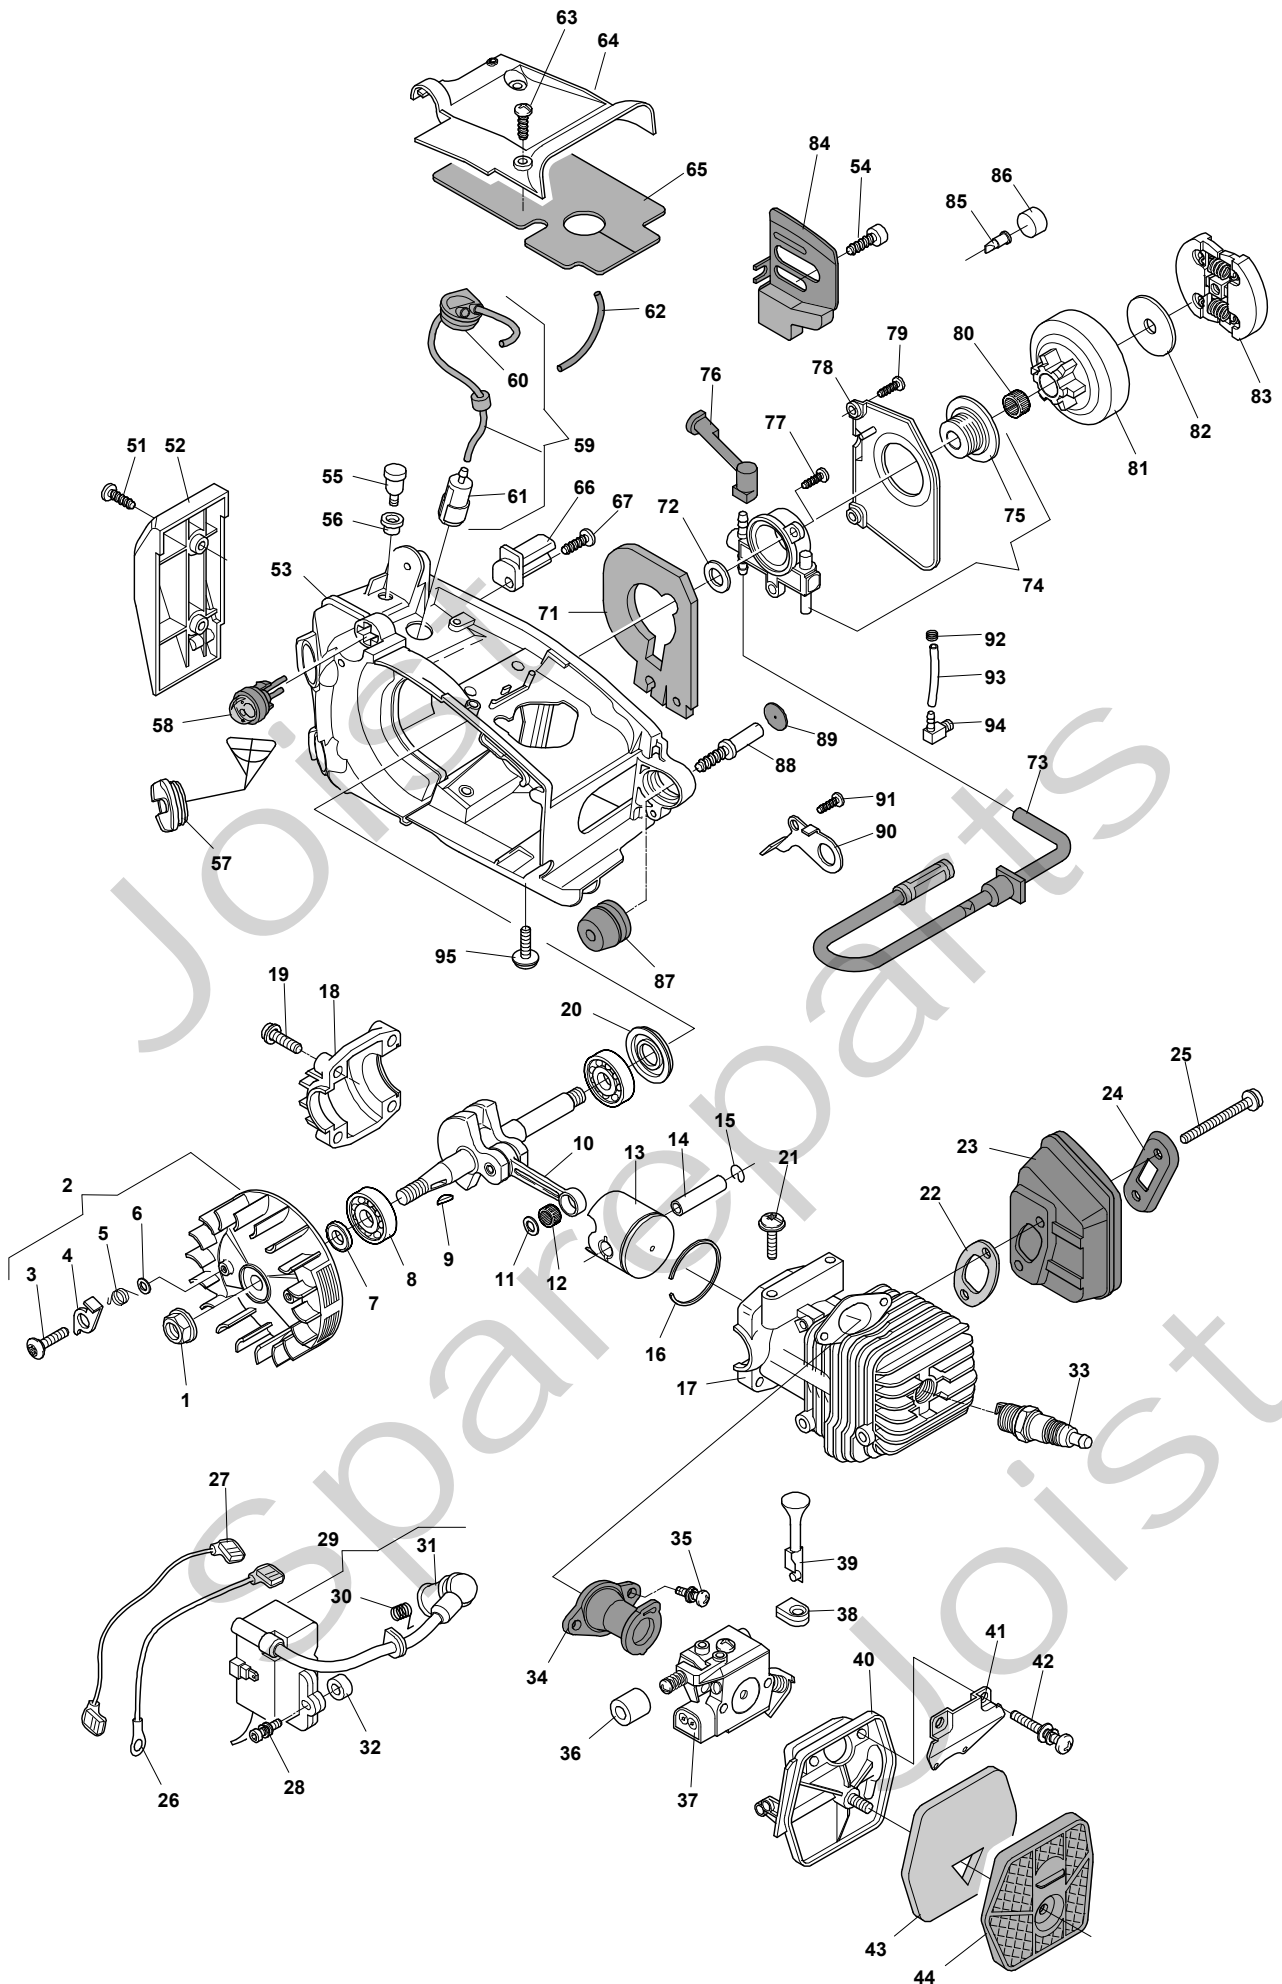

SPR 270 - Model Year 2012

Pos. Fig.	Antal Quantity	Art No Part No	Benämning	Description	Anmärkning Notes
1	1	6995173	Mutter	Nut	
2	1	6995207	Svånghjul	Flywheel Assy	
3	2	6995224	Skruv	Screw	
4	2	6995208	Startspärr	Flywheel Starter Hook	
5	2	6995250	Fjäder	Flywheel Spring	
6	2	6995225	Bricka	Washer	
7	1	6995247	Tätningring	Seal Ring	
8	2	6995170	Kullager	Ball Bearing	
9	1	6995018	Kil	Flywheel Key	
10	1	6995202	Vevaxel	Crankshaft	
11	2	6995169	Bricka	Washer	
12	1	6995237	Nållager	Needle Bearing	
13	1	6995200	Kolv	Piston	
14	1	6995172	Kolvbult	Piston Pin	
15	2	6995171	Låsring	Washer, Piston Pin	
16	1	6995201	Kolvring	Piston Ring	
17	1	6995245	Cylinder	Cylinder Assy	
18	1	6995186	Stabilisator	Stabilizer	
19	4	6995252	Skruv	Screw	
20	1	6995248	Tätningring	Seal Ring	
21	4	6995229	Skruv	Screw	
22	1	6995185	Packning	Muffler Gasket	
23	1	6995246	Ljuddämpare	Muffler	
24	1	6995251	Plåt	Plate	
25	2	6995182	Skruv	Screw	
26	1	6995210	Jordkabel	Earth Cable	
27	1	6995227	Stoppkabel	Stop Wire	
28	2	6995234	Skruv	Screw	
29	1	6995209	Elektronikspole	Electronic Coil	
30	1	6995022	Tändstiftsfjäder	Spark Plug Spring	
31	1	6995066	Tändstiftshatt	Spark Plug Cover	
32	2	6995238	Bussning	Bushing	
33	1	3210024	Tändstift	Spark Plug	
34	1	6995183	Insugningsrör	Intake Manifold Assy	
35	2	6995167	Skruv	Screw	
36	1	6995212	Packning	Gasket	
37	1	6995244	Förgasare	Carburettor	
38	1	6995214	Gummihylsa	Grommet	
39	1	6995213	Chokearm	Choke Lever Rod	
40	1	6995243	Luftfilterstöd	Air Filter Support	
41	2	6995168	Skruv	Screw	
41	1	6995211	Platta	Plate	
43	1	6995217	Luftfilter	Air Filter	
44	1	6995216	Luftfilterlock	Air Cleaner Cover	
51	2	23878008/0	Skruv	Screw	
52	1	6995175	Kåpa-främre	Front Cover	
53	1	6995239	Vevhus	Crankcase Ass.Y	
54	2	6995187	Skruv	Screw	
55	1	6995221	Avluftningsventil	Breather Valve Ass.Y	
56	1	6995232	Gummihylsa	Grommet	
57	2	6995193	Lock	Cap Ass'Y	
58	1	6995228	Primer	Air Purge	
59	1	6995188	Gummihylsa kpl	Grommet Ass.Y	
60	1	6995189	Gummihylsa	Grommet	
61	1	6995174	Bränslefilter	Fuel Pickup Assy	
62	1	6995190	Bränsleledning	Tube	
63	2	23878008/0	Skruv	Screw	
64	1	6995249	Kåpa-övre	Upper Cover	
65	1	6995194	Skydd	Guard