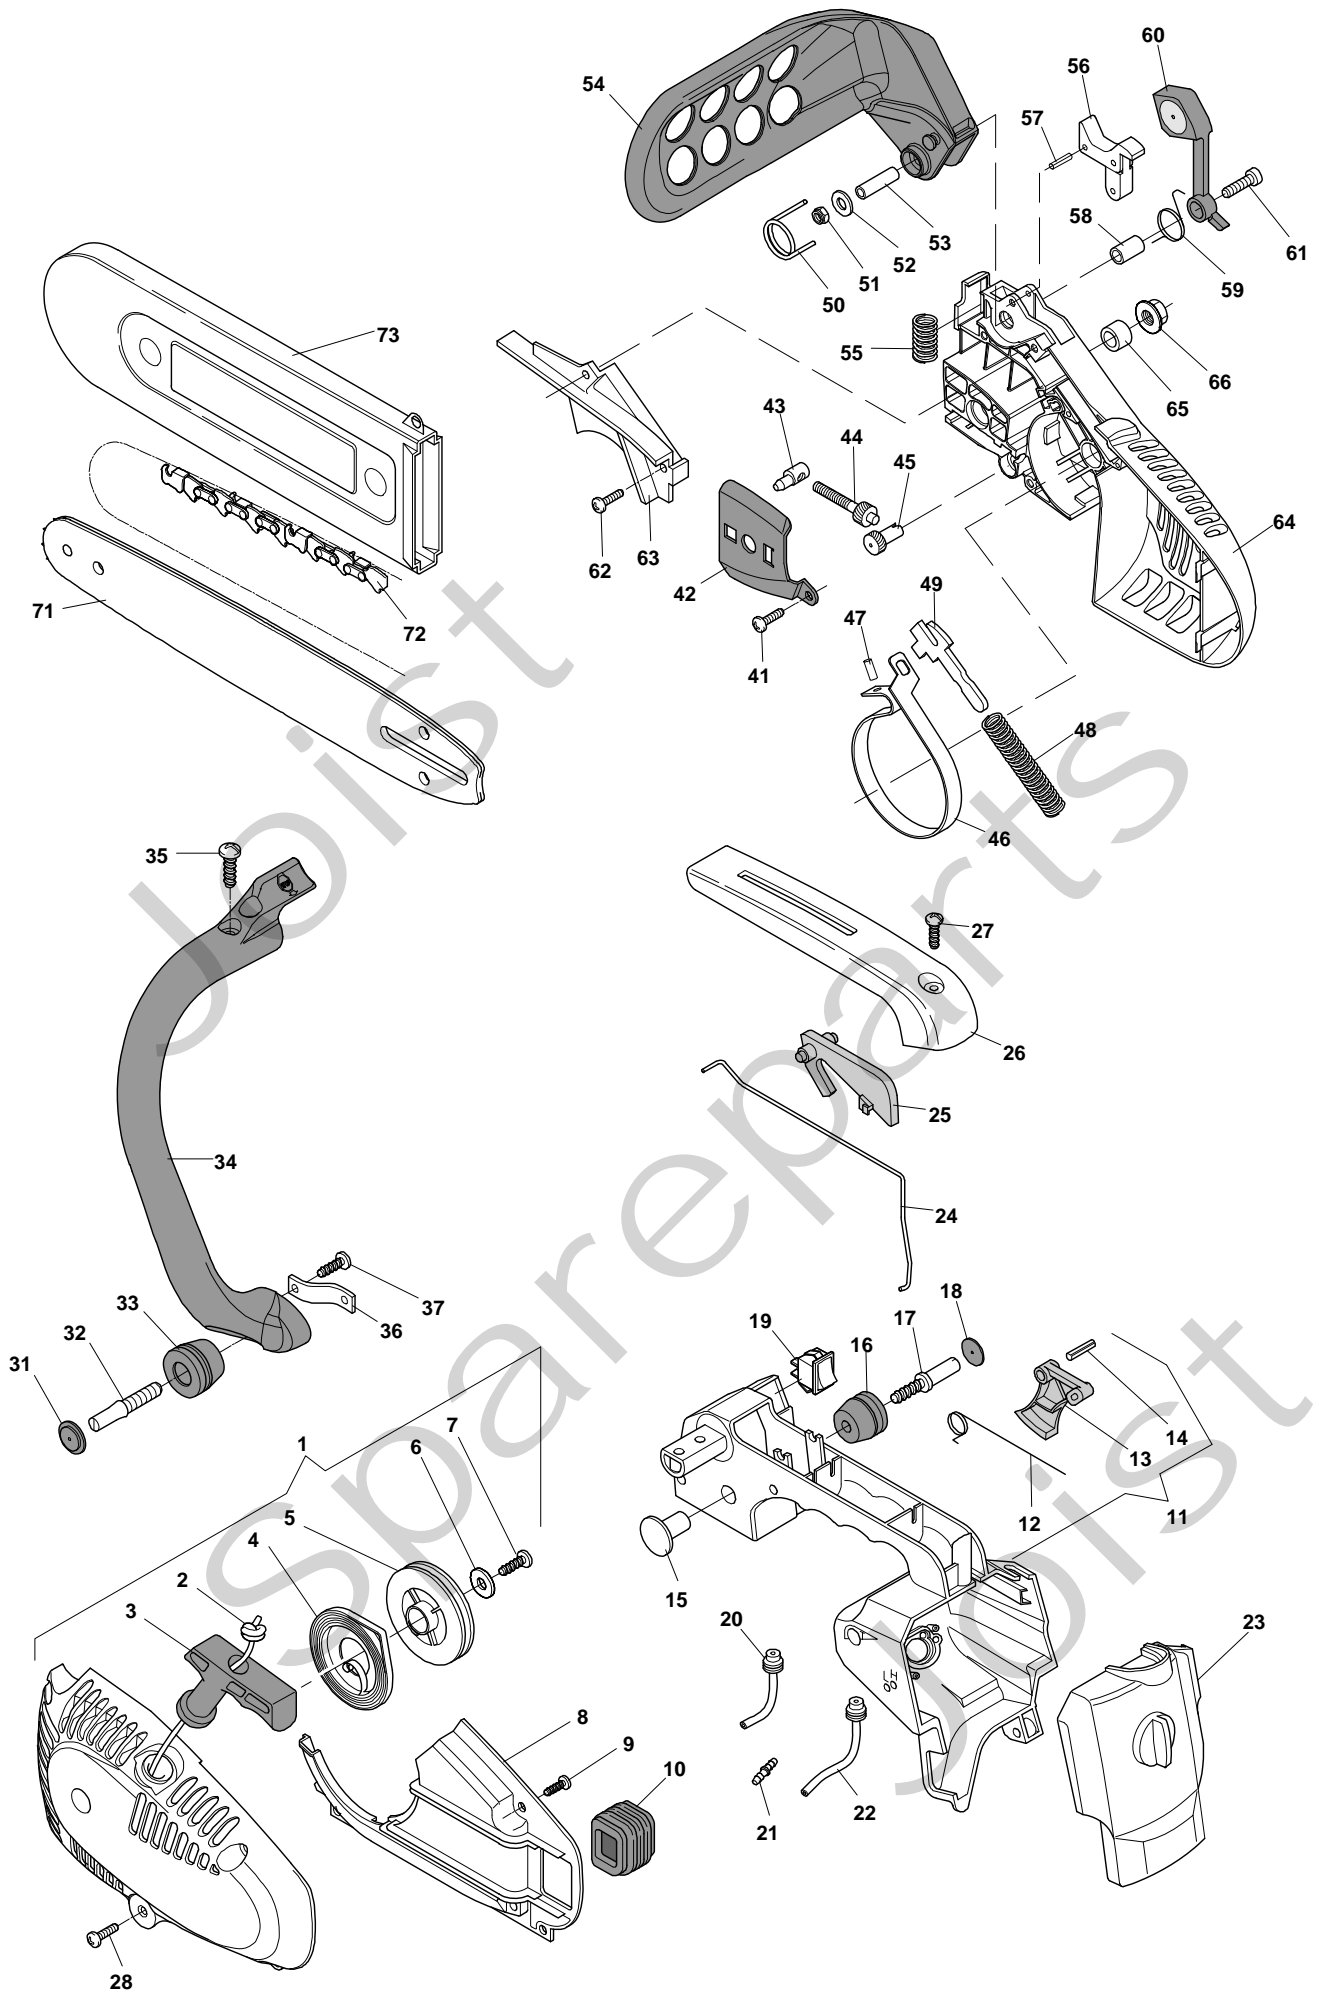

SPR 270 - Model Year 2011

Pos. Fig.	Antal Quantity	Art No Part No	Benämning	Description	Anmärkning Notes
1	1	83058007/0	Start kpl-gul	Starter Assy Yellow	
2	1	23234000/0	Startsnöre	Starter Cord	
3	1	3750067	Starthandtag	Starter Handle	
4	1	23430557/0	Startfjäder	Starter Spring	
5	1	23604001/0	Linhjul	Starter Pulley	
6	1	23657002/0	Bricka	Washer	
7	1	23878010/0	Skruv	Screw	
8	1	23107501/0	Luftledare	Air Conveyor	
9	1	23878008/0	Skruv	Screw	
10	1	23275004/0	Gummihylsa	Grommet	
11	1	6995240	Handtag kpl	Handle Assy	
12	1	6995114	Fjäder	Spring	
13	1	6995134	Gasreglage	Throttle Lever	
14	1	6995016	Spännstift	Pin	
15	1	6995196	Lock	Cap	
16	1	23275005/0	Dämpement	Shock Absorber	
17	1	23878007/0	Skruv	Screw	
18	1	23790006/0	Lock	Cap	
19	1	6995226	Brytare	Switch	
20	1	6995198	Rör	Tube	
21	2	6995199	Rörförbindning	Tube Connection	
22	2	6995197	Rör	Tube	
23	1	6995218	Kåpa-bakre	Rear Cover	
24	1	6995215	Gasreglagelänk	Throttle Rod	
25	1	6995135	Säkerhetsspärr	Safety Lever	
26	1	6995195	Styre-överdel	Handle, Upper Part	
27	1	23878008/0	Skruv	Screw	
28	4	23878008/0	Skruv	Screw	
31	1	23790006/0	Lock	Cap	
32	1	23878007/0	Skruv	Screw	
33	1	23275005/0	Dämpement	Shock Absorber	
34	1	23105000/0	Handtag	Handle	
35	2	23878010/0	Skruv	Screw	
36	1	23200001/0	Platta	Plate	
37	1	23878010/0	Skruv	Screw	
41	1	23878009/0	Skruv	Screw	
42	1	23311003/0	Svärdplåt	Bar Plate	
43	1	23796004/0	Mutter	Bar Adjusting Block	
44	1	23878005/0	Skruv	Screw	
45	1	23510093/0	Stift	Pin	
46	1	23448001/0	Bromsband	Brake Band	
47	1	23665001/0	Stift	Pin	
48	1	23430561/0	Fjäder	Spring	
49	1	23315061/0	Arm	Lever	
50	1	23430560/0	Fjäder	Spring	
51	1	23120000/0	Mutter	Nut	
52	1	23657003/0	Bricka	Washer	
53	1	23044206/0	Bussning	Bushing	
54	1	23455005/0	Handskydd	Hand Guard	
55	1	23430559/0	Fjäder	Spring	
56	1	83315050/0	Kedjebromsarm	Chain Brake Lever	
57	1	23665000/0	Stift	Roller	
58	1	23044207/0	Bussning	Bushing	
59	1	23430558/0	Fjäder	Spring	
60	1	23080000/0	Motvikt	Balance Weigth	
61	1	23878006/0	Skruv	Screw	
62	3	23878009/0	Skruv	Screw	
63	1	23109515/0	Bromskåpa	Brake Cover	
64	1	23059008/0	Kopplingshus-gul	Clutch Housing Yellow