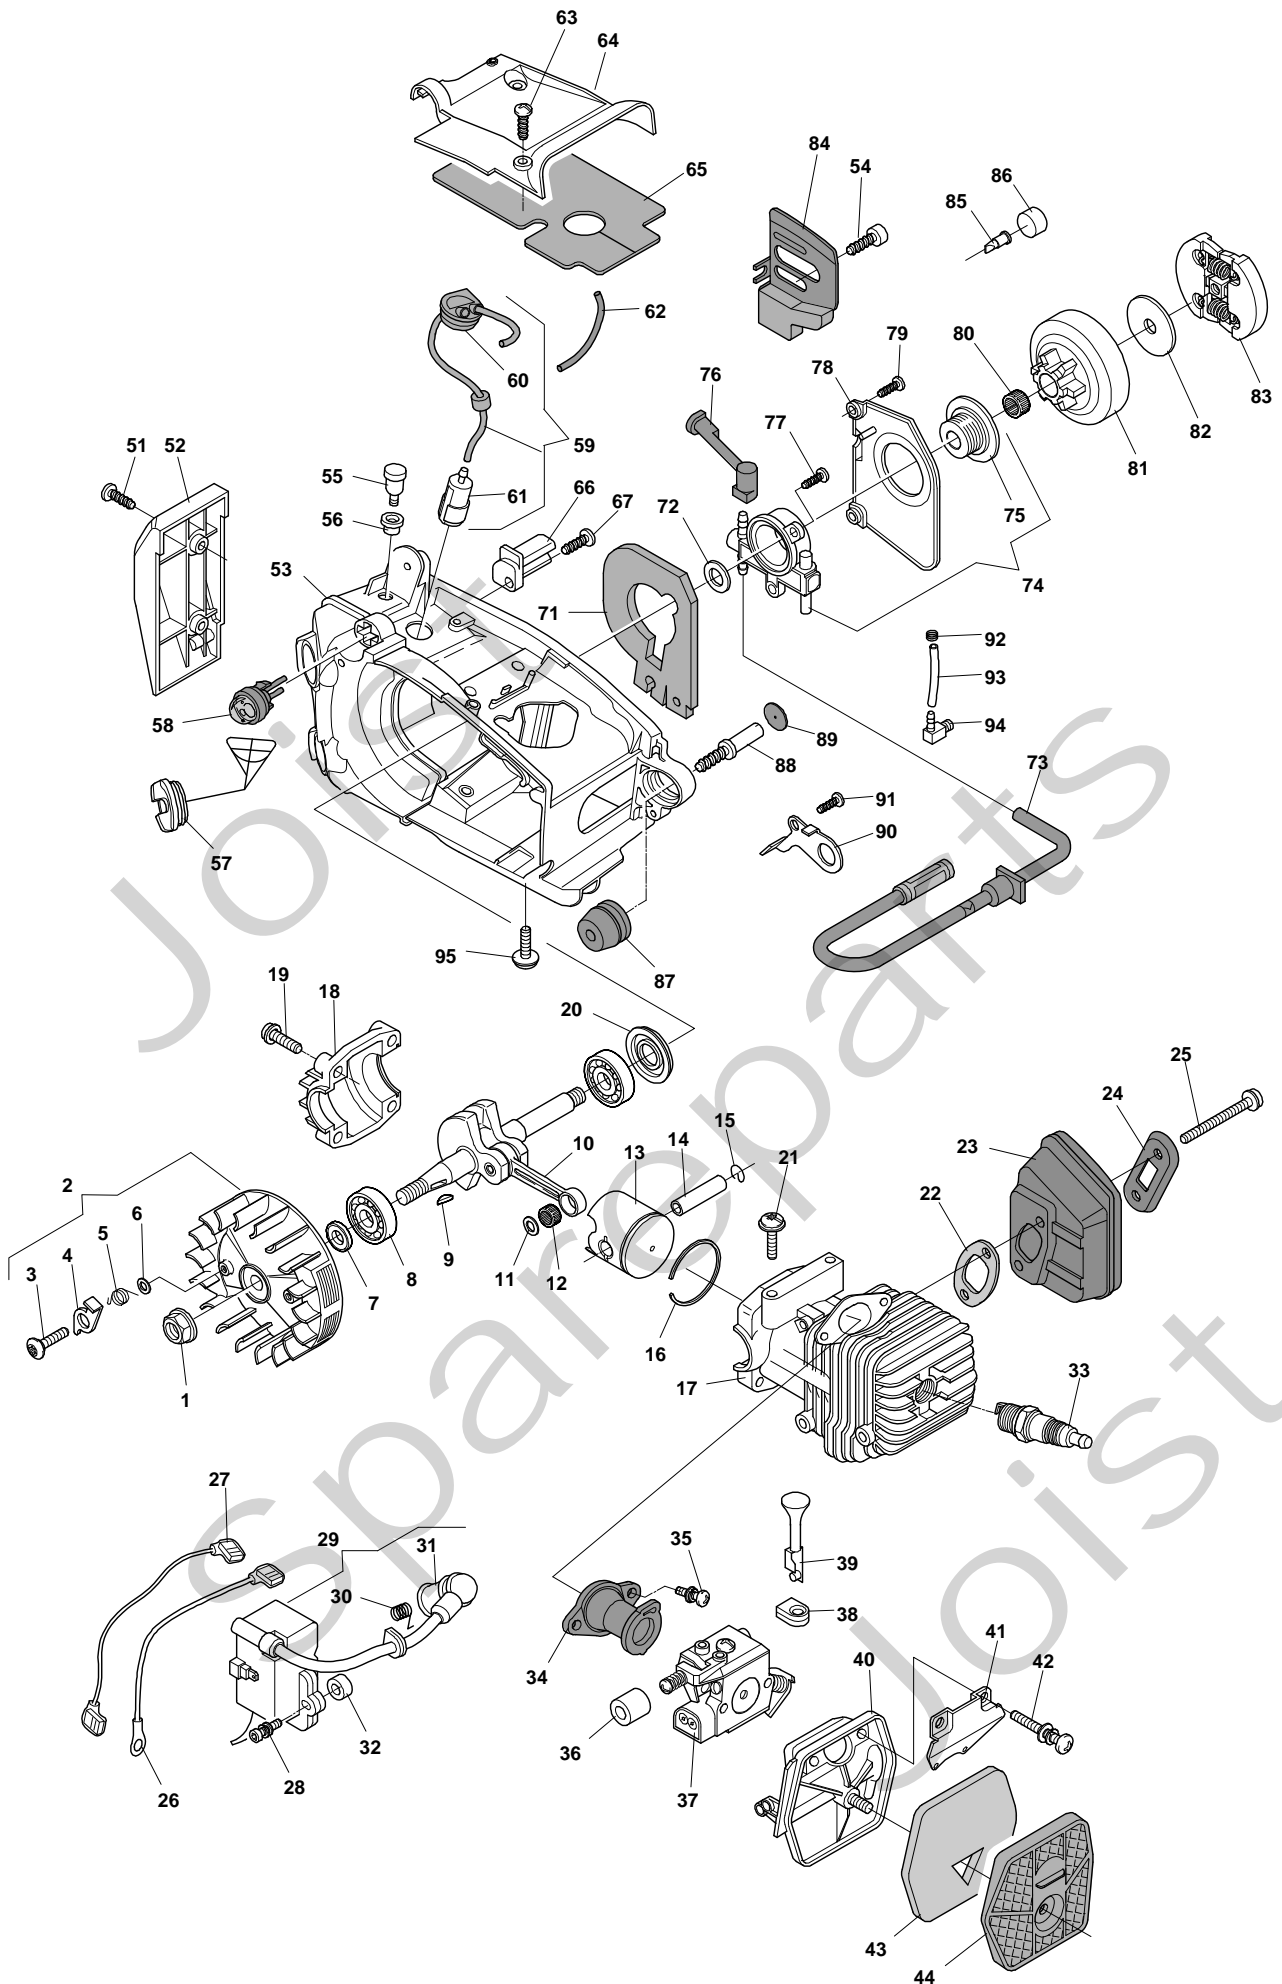

SPR 270 - Model Year 2011

Pos. Fig.	Antal Quantity	Art No Part No	Benämning	Description	Anmärkning Notes
1	1	6995173	Mutter	Nut	
2	1	6995207	Svånghjul	Flywheel Assy	
3	2	6995224	Skruv	Screw	
4	2	6995208	Startspärr	Flywheel Starter Hook	
5	2	6995250	Fjäder	Flywheel Spring	
6	2	6995225	Bricka	Washer	
7	1	6995247	Tätningring	Seal Ring	
8	2	6995170	Kullager	Ball Bearing	
9	1	6995018	Kil	Flywheel Key	
10	1	6995202	Vevaxel	Crankshaft	
11	2	6995169	Bricka	Washer	
12	1	6995237	Nållager	Needle Bearing	
13	1	6995200	Kolv	Piston	
14	1	6995172	Kolvbult	Piston Pin	
15	2	6995171	Låsring	Washer, Piston Pin	
16	1	6995201	Kolvring	Piston Ring	
17	1	6995245	Cylinder	Cylinder Assy	
18	1	6995186	Stabilisator	Stabilizer	
19	4	6995252	Skruv	Screw	
20	1	6995248	Tätningring	Seal Ring	
21	4	6995229	Skruv	Screw	
22	1	6995185	Packning	Muffler Gasket	
23	1	6995246	Ljuddämpare	Muffler	
24	1	6995251	Plåt	Plate	
25	2	6995182	Skruv	Screw	
26	1	6995210	Jordkabel	Earth Cable	
27	1	6995227	Stoppkabel	Stop Wire	
28	2	6995234	Skruv	Screw	
29	1	6995209	Elektronikspole	Electronic Coil	
30	1	6995022	Tändstiftsfjäder	Spark Plug Spring	
31	1	6995066	Tändstiftshatt	Spark Plug Cover	
32	2	6995238	Bussning	Bushing	
33	1	3210024	Tändstift	Spark Plug	
34	1	6995183	Insugningsrör	Intake Manifold Assy	
35	2	6995167	Skruv	Screw	
36	1	6995212	Packning	Gasket	
37	1	6995244	Förgasare	Carburettor	
38	1	6995214	Gummihylsa	Grommet	
39	1	6995213	Chokearm	Choke Lever Rod	
40	1	6995243	Luftfilterstöd	Air Filter Support	
41	2	6995168	Skruv	Screw	
41	1	6995211	Platta	Plate	
43	1	6995217	Luftfilter	Air Filter	
44	1	6995216	Luftfilterlock	Air Cleaner Cover	
51	2	23878008/0	Skruv	Screw	
52	1	6995175	Kåpa-främre	Front Cover	
53	1	6995239	Vevhus	Crankcase Ass.Y	
54	2	6995187	Skruv	Screw	
55	1	6995221	Avluftningsventil	Breather Valve Ass.Y	
56	1	6995232	Gummihylsa	Grommet	
57	2	6995193	Lock	Cap Ass'Y	
58	1	6995228	Primer	Air Purge	
59	1	6995188	Gummihylsa kpl	Grommet Ass.Y	
60	1	6995189	Gummihylsa	Grommet	
61	1	6995174	Bränslefilter	Fuel Pickup Assy	
62	1	6995190	Bränsleledning	Tube	
63	2	23878008/0	Skruv	Screw	
64	1	6995249	Kåpa-övre	Upper Cover	
65	1	6995194	Skydd	Guard