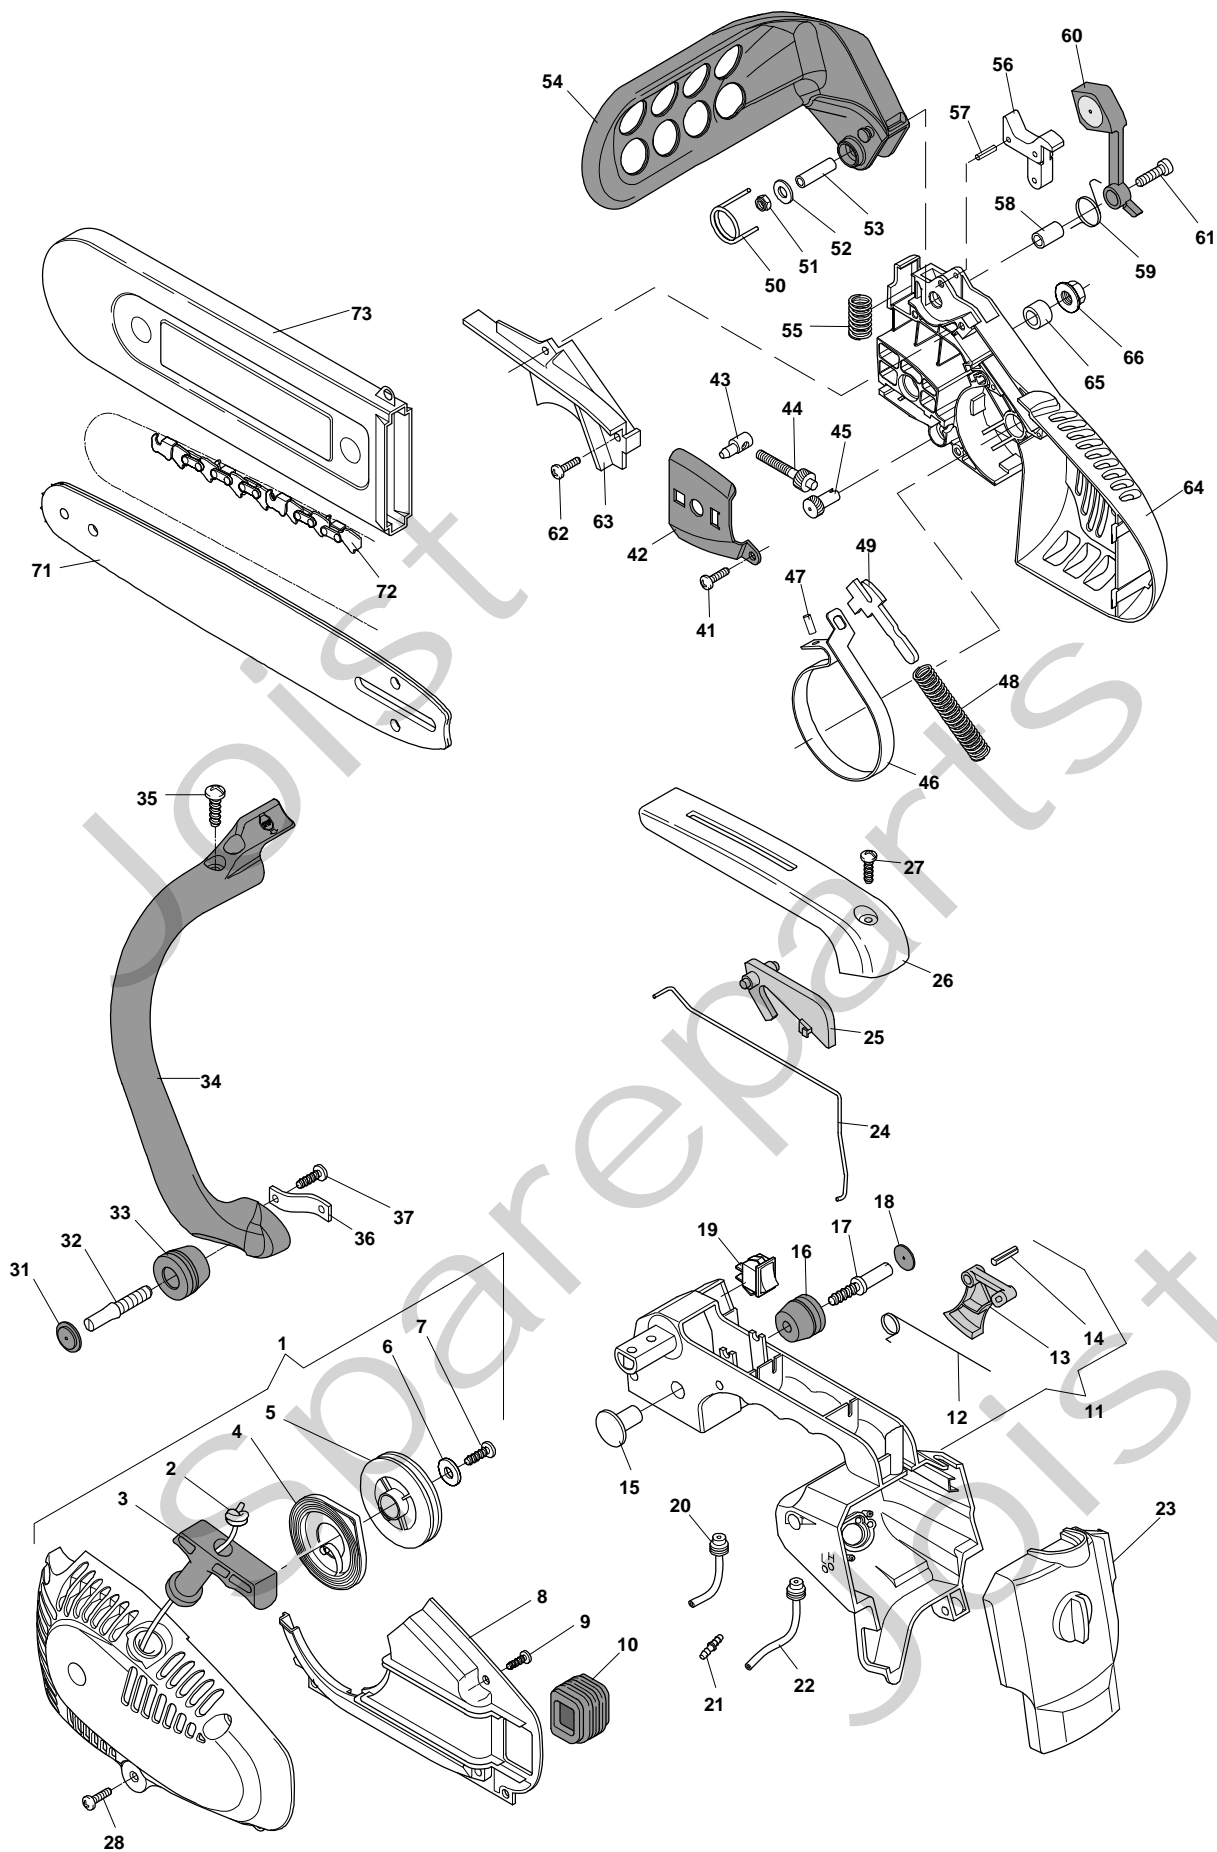

SPR 270 C - Model Year 2010

Pos. Fig.	Antal Quantity	Art No Part No	Benämning	Description	Anmärkning Notes
66	1	6995180	Kedjestopp	Chain Guard	
67	1	6995179	Skruv	Screw	
71	1	6995204	Packning	Gasket	
72	1	6995223	Bricka	Washer	
73	1	6995191	Oljefilter m.rör	Filter Intank Assy With Pipe	
74	1	32387			
75	1	6995222	Skruvhylsa	Female Screw	
76	1	6995205	Rör	Tube	
77	2	6995008	Skruv	Screw	
78	1	6995206	Pumplock	Cover Pump	
79	2	23878008/0	Skruv	Screw	
80	1	6995230	Nållager	Needle Bearing	
81	1	6995176	Kopplingshjul	"Drum Ass'Y, Clutch 3/8""	
81	1	6995178	Kopplingshjul	"Drum Ass'Y, Clutch 1/4""	
82	1	6995203	Bricka	Sprocket Washer	
83	1	6995177	Koppling	Clutch Ass.Y	
84	1	6995241	Plåt	Plate	
85	1	6995220	Ventil	Valve	
86	1	6995192	Packning	Gasket	
87	1	23275005/0	Dämpement	Shock Absorber	
88	1	23878007/0	Skruv	Screw	
89	1	23790006/0	Lock	Cap	
90	1	6995219	Klämma	Clamp	
91	1	23878009/0	Skruv	Screw	
92	1	6995231	Slangklämma	Fair Led	
93	1	6995184	Rör	Tube	
94	1	6995235	Rörförbindning	Tube Connection	
95	1	6995181	Skruv	Screw	
-	1	323878075/0	Skruvhylsa	Female Screw	
-	1	383594507/0	Oljepump	Oil Pump Assy	