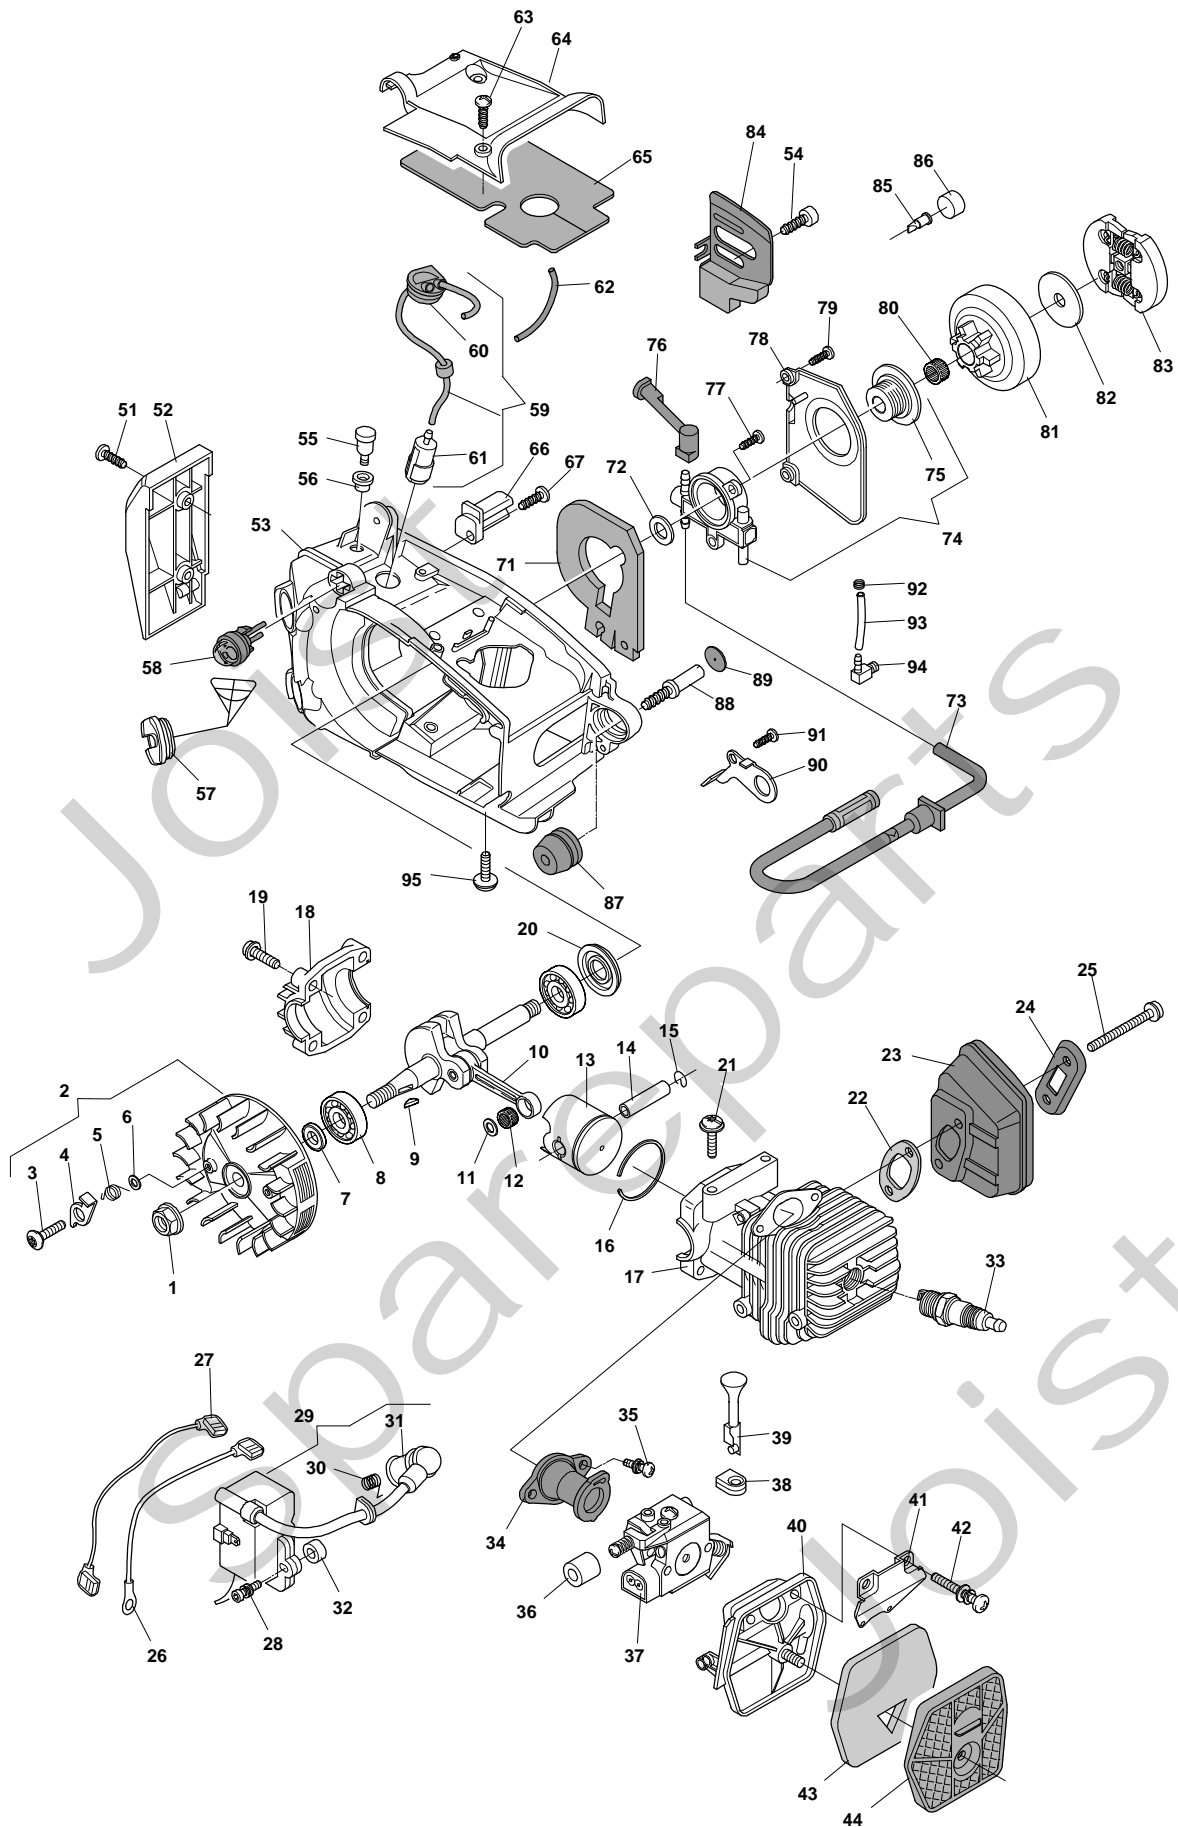

SPR 270 C - Model Year 2010

SPR 270 C - Model Year 2010

Pos. Fig.	Antal Quantity	Art No Part No	Benämning	Description	Anmärkning Notes
1	1	6995173	Mutter	Nut	
2	1	6995207	Svånghjul	Flywheel Assy	
3	2	6995224	Skruv	Screw	
4	2	6995208	Startspärr	Flywheel Starter Hook	
5	2	6995250	Fjäder	Flywheel Spring	
6	2	6995225	Bricka	Washer	
7	1	6995247	Tätningring	Seal Ring	
8	2	6995170	Kullager	Ball Bearing	
9	1	6995018	Kil	Flywheel Key	
10	1	6995202	Vevaxel	Crankshaft	
11	2	6995169	Bricka	Washer	
12	1	6995237	Nållager	Needle Bearing	
13	1	6995200	Kolv	Piston	
14	1	6995172	Kolvbult	Piston Pin	
15	2	6995171	Låsring	Washer, Piston Pin	
16	1	6995201	Kolvring	Piston Ring	
17	1	6995245	Cylinder	Cylinder Assy	
18	1	6995186	Stabilisator	Stabilizer	
19	4	6995252	Skruv	Screw	
20	1	6995248	Tätningring	Seal Ring	
21	4	6995229	Skruv	Screw	
22	1	6995185	Packning	Muffler Gasket	
23	1	6995246	Ljuddämpare	Muffler	
24	1	6995251	Plåt	Plate	
25	2	6995182	Skruv	Screw	
26	1	6995210	Jordkabel	Earth Cable	
27	1	6995227	Stoppkabel	Stop Wire	
28	2	6995234	Skruv	Screw	
29	1	6995209	Elektronikspole	Electronic Coil	
30	1	6995022	Tändstiftsfjäder	Spark Plug Spring	
31	1	6995066	Tändstiftshatt	Spark Plug Cover	
32	2	6995238	Bussning	Bushing	
33	1	3210024	Tändstift	Spark Plug	
34	1	6995183	Insugningsrör	Intake Manifold Assy	
35	2	6995167	Skruv	Screw	
36	1	6995212	Packning	Gasket	
37	1	6995244	Förgasare	Carburettor	
38	1	6995214	Gummihylsa	Grommet	
39	1	6995213	Chokearm	Choke Lever Rod	
40	1	6995243	Luftfilterstöd	Air Filter Support	
41	2	6995168	Skruv	Screw	
41	1	6995211	Platta	Plate	
43	1	6995217	Luftfilter	Air Filter	
44	1	6995216	Luftfilterlock	Air Cleaner Cover	
51	2	23878008/0	Skruv	Screw	
52	1	6995175	Kåpa-främre	Front Cover	
53	1	6995239	Vevhus	Crankcase Ass.Y	
54	2	6995187	Skruv	Screw	
55	1	6995221	Vevhusventil	Breather Valve Ass.Y	
56	1	6995232	Gummihylsa	Grommet	
57	2	6995193	Lock	Cap Ass'Y	
58	1	6995228	Primer	Air Purge	
59	1	6995188	Gummihylsa kpl	Grommet Ass.Y	
60	1	6995189	Gummihylsa	Grommet	
61	1	6995174	Bränslefilter	Fuel Pickup Assy	
62	1	6995190	Bränsleledning	Tube	
63	2	23878008/0	Skruv	Screw	
64	1	6995249	Kåpa-övre	Upper Cover	
65	1	6995194	Skydd	Guard