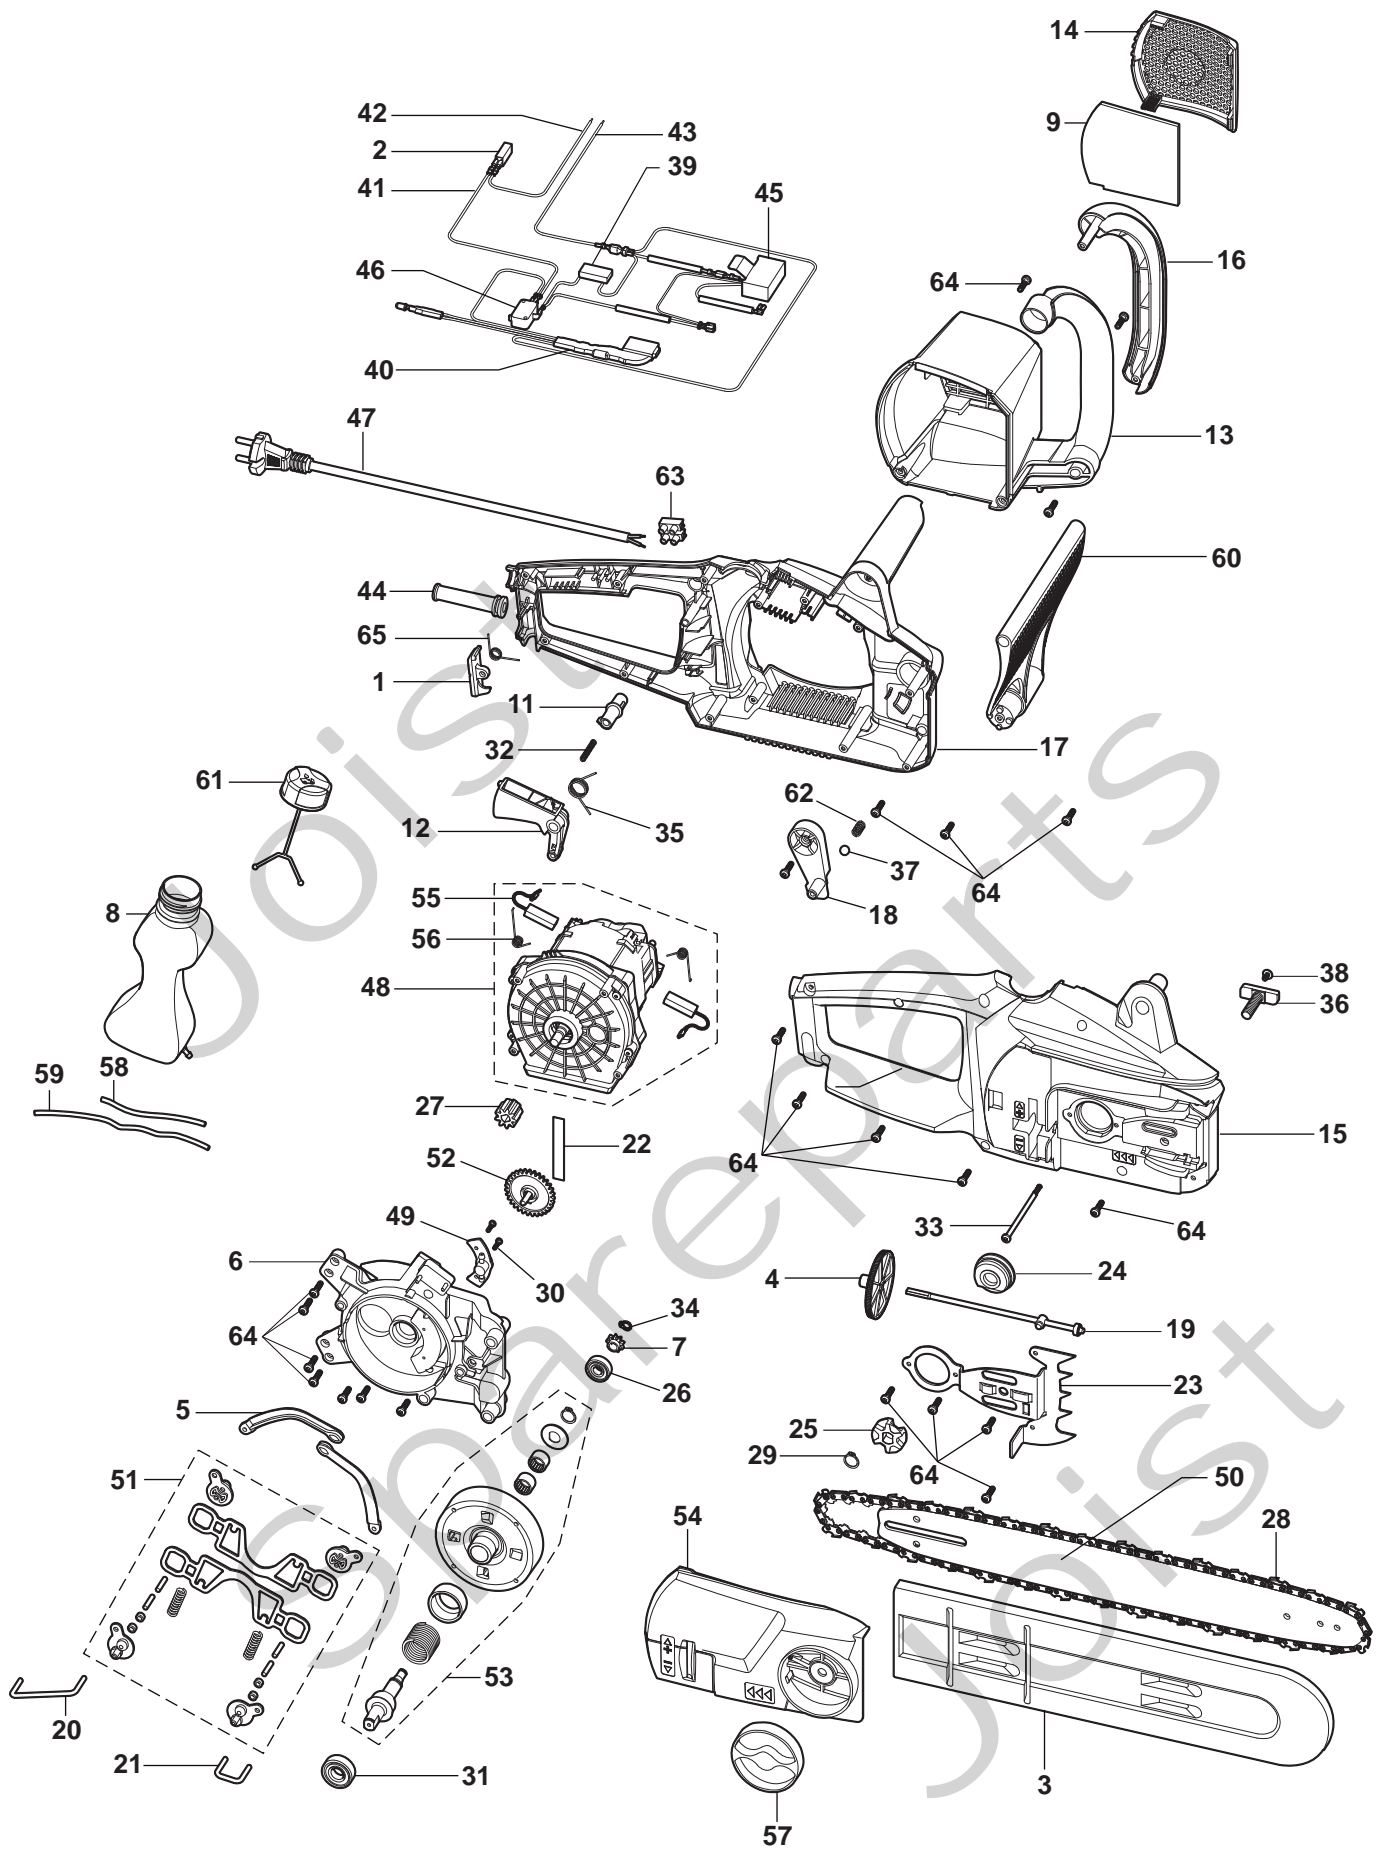

Position	Part No.	Q.Ty	Description
1	118801642/0	1	Cable Hook
2	118801681/0	1	Overload protection
3	4181307	1	Chain Cover
4	118801682/0	1	Chain Tension Wheel
5	118801683/0	2	Switching Unit
6	118801684/0	1	Gear
7	118801685/0	1	Pinion
8	118801686/0	1	Tank
9	118801687/0	1	Filter
11	118801688/0	1	Switch button
12	118801689/0	1	Switch Panel
13	118801690/0	1	Yellow Engine Cover
14	118801691/0	1	Motor Cap
15	118801692/0	1	Right Housing
16	118801693/0	1	Handle Cap
17	118801694/0	1	Left Housing
18	118801695/0	1	Lever
19	118801696/0	1	Rod
20	118801697/0	1	Tie Rod
21	118801698/0	1	Tie Rod
22	118801699/0	1	Spring
23	118801700/0	1	Spike
24	118801701/0	1	Sleeve
25	118801702/0	1	Chain Wheel
26	1911-1156-01	1	Bearing
27	118801703/0	1	Cylinder Gear
28	4113706	1	Chain
29	1911-1161-01	1	Ring
30	1911-1162-01	2	Screw
31	119216035/0	1	Bearing
32	118801704/0	1	Spring
33	118801705/0	1	Screw
34	118801706/0	1	Washer
35	118801707/0	1	Spring
36	118801708/0	1	Screw
37	118801709/0	1	Ball
38	118801710/0	1	Screw
39	118801711/0	1	Connection With Condenser
40	118801712/0	1	Connection Oil-Level
41	118801713/0	1	Wire
42	118801714/0	1	Wire
43	118801715/0	1	Wire
44	1911-1180-01	1	Grommet
45	118801716/0	1	Microswitch
46	118801717/0	1	Switch
47	118801718/0	1	Cable
48	118801719/0	1	Engine
49	118801720/0	1	Support
50	123900351/0	1	Bar
51	118801721/0	1	Brake Assembly
52	118801722/0	1	Spur Wheel
53	118801723/0	1	Gear Wheel
54	118801724/0	1	Bar Holder
55	118801725/0	2	Carbon Brush
56	118801726/0	2	Spring
57	118801727/0	1	Tension Knob