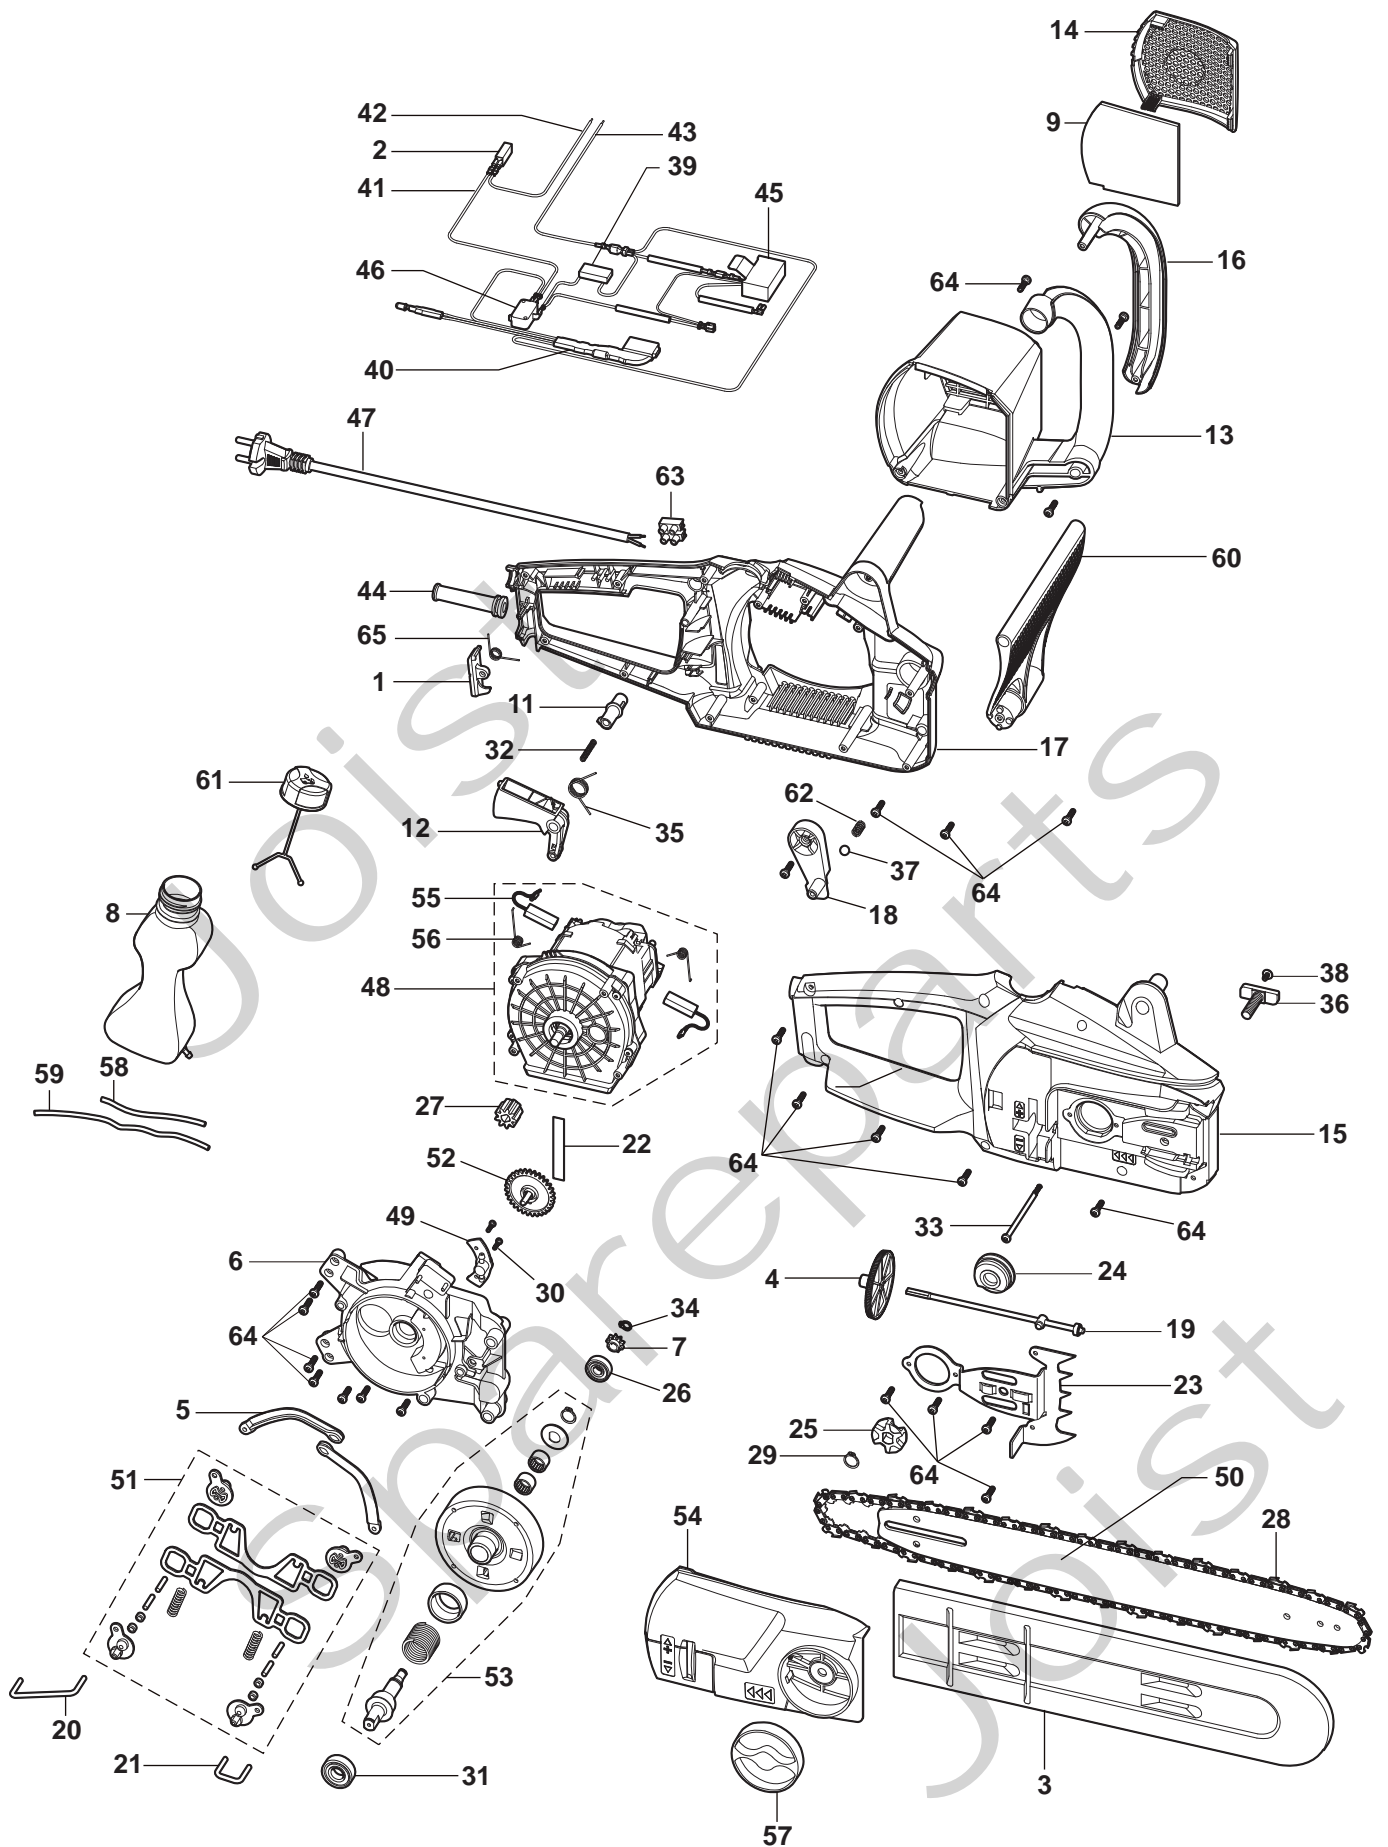

THIS INFORMATION IS NOT INTENDED FOR SALE OR RESALE, AND THIS NOTICE MUST REMAIN ON ALL COPIES.

**STIGA**®

Position	Part No.	Q.Ty	Description
1	118801642/0	1	Cable Hook
2	118801681/0	1	Overload protection
3	4181307	1	Chain Cover
4	118801682/0	1	Chain Tension Wheel
5	118801683/0	2	Switching Unit
6	118801684/0	1	Gear
7	118801685/0	1	Pinion
8	118801686/0	1	Tank
9	118801687/0	1	Filter
11	118801688/0	1	Switch button
12	118801689/0	1	Switch Panel
13	118801690/0	1	Yellow Engine Cover
14	118801691/0	1	Motor Cap
15	118801692/0	1	Right Housing
16	118801693/0	1	Handle Cap
17	118801694/0	1	Left Housing
18	118801695/0	1	Lever
19	118801696/0	1	Rod
20	118801697/0	1	Tie Rod
21	118801698/0	1	Tie Rod
22	118801699/0	1	Spring
23	118801700/0	1	Spike
24	118801701/0	1	Sleeve
25	118801702/0	1	Chain Wheel
26	1911-1156-01	1	Bearing
27	118801703/0	1	Cylinder Gear
28	4113706	1	Chain
29	1911-1161-01	1	Ring
30	1911-1162-01	2	Screw
31	119216035/0	1	Bearing
32	118801704/0	1	Spring
33	118801705/0	1	Screw
34	118801706/0	1	Washer
35	118801707/0	1	Spring
36	118801708/0	1	Screw
37	118801709/0	1	Ball
38	118801710/0	1	Screw
39	118801711/0	1	Connection With Condenser
40	118801712/0	1	Connection Oil-Level
41	118801713/0	1	Wire
42	118801714/0	1	Wire
43	118801715/0	1	Wire
44	1911-1180-01	1	Grommet
45	118801716/0	1	Microswitch
46	118801717/0	1	Switch
47	118801718/0	1	Cable
48	118801719/0	1	Engine
49	118801720/0	1	Support
50	123900351/0	1	Bar
51	118801721/0	1	Brake Assembly
52	118801722/0	1	Spur Wheel
53	118801723/0	1	Gear Wheel
54	118801724/0	1	Bar Holder
55	118801725/0	2	Carbon Brush
56	118801726/0	2	Spring
57	118801727/0	1	Tension Knob

Position	Part No.	Q.Ty	Description
58	118801728/0	1	Oil tube
59	118801729/0	1	Oil tube
60	118801730/0	1	Hand Guard Grey
61	118801731/0	1	Tank Cap
62	118801732/0	1	Spring
63	1911-1104-01	1	Cable
64	1911-1105-01	23	Screw
65	118801660/0	1	Spring