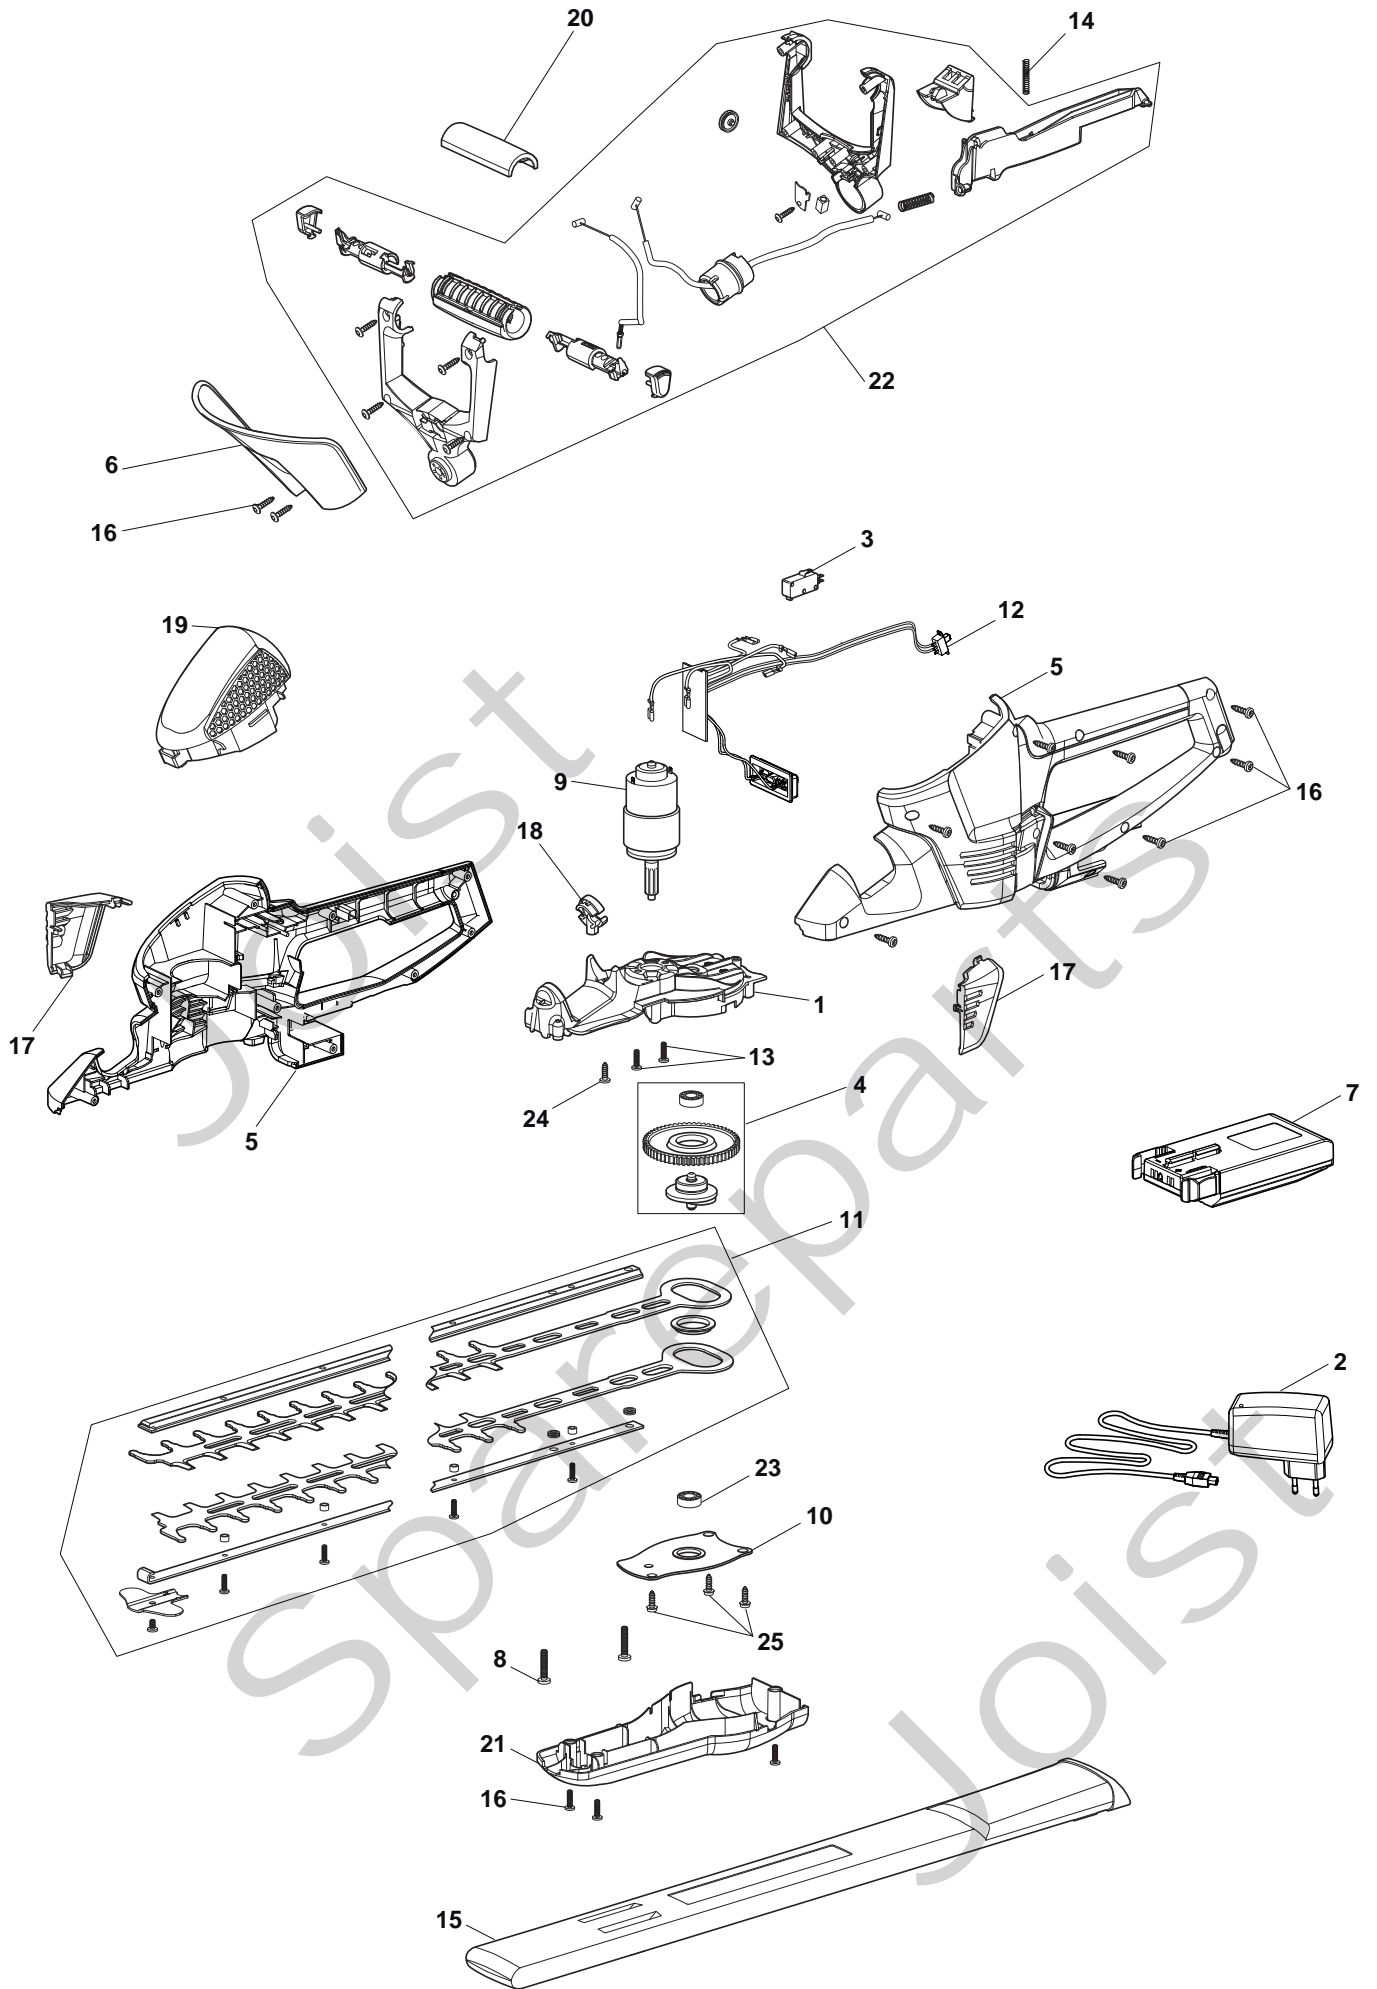

## SHT 5224 A Model Year 2012

- Use GLOBAL GARDEN PRODUCT Genuine Spare Parts specified in the parts list for repair and/or replacement.
- The contents described in the parts list may change due to improvement.
- The drawings of the spare parts are only indicative and might not represent the part in question exactly.
- The indications "right" - "left" - "front" - "rear" refer to the position of the operator when using the machine.
- When placing orders of parts for repair and/or replacement, make sure that the illustrated parts list is the one applying to the machine's year of manufacture, as shown on the identification plate attached to the machine.

THIS INFORMATION IS NOT INTENDED FOR SALE OR RESALE, AND THIS NOTICE MUST REMAIN ON ALL COPIES.

Position	Part No.	Q.Ty	Description
1	118801643/0	1	Upper Case
2	118801644/0	1	Battery Charger
3	118801645/0	1	Micro switch
4	118801646/0	1	Gear Assembly
5	118801647/0	2	Housing
6	118801648/0	1	Protection
7	118801649/0	1	Battery
8	112735657/0	2	Screw
9	118801650/0	1	Engine
10	118801651/0	1	Support
11	118801652/0	1	Blades
12	118801653/0	1	Contacting Cpl.
13	118801654/0	2	Screw
14	118801655/0	1	Pressure Spring
15	1911-1519-01	1	Blade Cover
16	1911-1105-01	14	Screw
17	118801661/0	2	Right/Left Hood
18	118801662/0	1	Ring
19	118801664/0	1	Engine Cover
20	118801665/0	1	Grip Hood
21	118801666/0	1	Lower Case
22	118801677/0	1	Handle Assy
23	118801679/0	1	Bearing
24	112726389/0	1	Screw
25	112728688/0	3	Screw