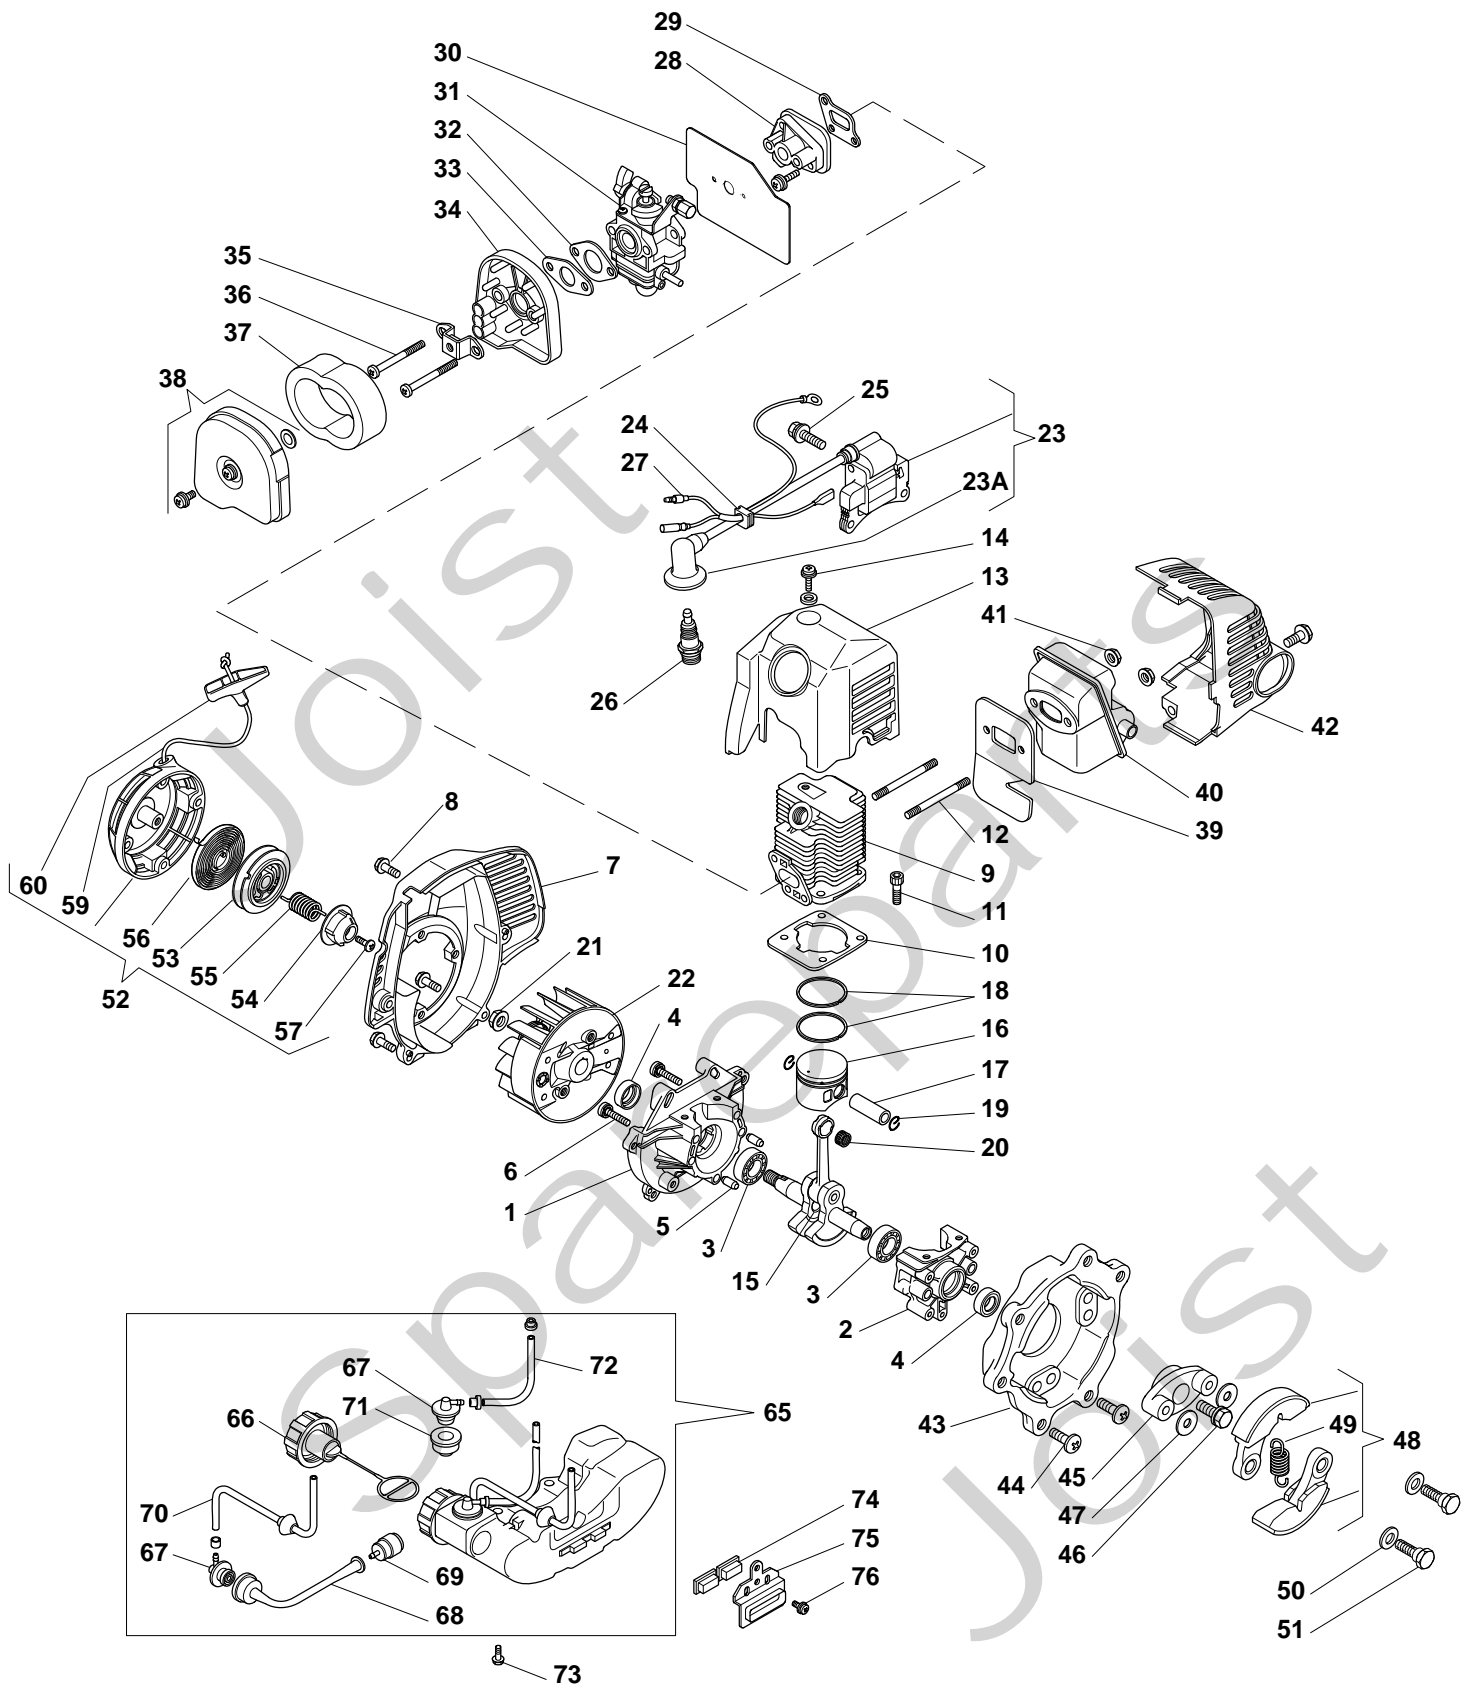

Pos. Fig.	Antal Quantity	Art No Part No	Benämning	Description	Anmärkning Notes
1	1	123685014/0	Vevhus	Crank Case	
2	1	123685015/0	Vevhus	Crank Case	
3	2	114215220/0	Kullager	Bearing	
4	2	119035160/0	Tätningssring	Seal Ring	
5	2	123753002/0	Centrerstift	Centring Pin	
6	3	123878066/0	Skruv	Screw	
7	1	123107505/0	Kåpa	Engine Cover Yellow	
8	4	123878095/0	Skruv	Screw	
9	1	123071022/0	Cylinder	Cylinder	
10	1	123280069/0	Cylinderkåpa	Cylinder Gasket	
11	4	123878096/0	Skruv	Screw	
12	1	123106032/0	Cylinderkåpa-gul	Engine Cover Yellow	
12	2	123878061/0	Stud Skruv	Double-Screw Bolt	
14	1	123878097/0	Skruv	Screw	
15	1	123020031/0	Vevaxel	Crankshaft	
16	1	123590013/0	Kolv	Piston	
17	1	123760001/0	Kolvbult	Piston Pin	
18	2	123204015/0	Kolvring	Piston Ring	
19	2	123202002/0	Låsring	Washer, Piston Pin	
20	1	123235003/0	Nållager	Needle Bearing	
21	1	123120005/0	Mutter	Nut	
22	1	123880013/0	Svänghjul	Flywheel Ass.Y	
23A	1	123053002/0	Tändstiftshatt	Spark Plug Cover	
23	1	183044002/0	Elektron kspole	Ignition Ass'Y	
24	1	123275029/0	Hylsa	Grommet	
25	2	123878064/0	Skruv	Screw	
26	1	3210024	Tändstift	Spark Plug	
27	1	123065043/0	Jordkabel	Earth Cable	
28	1	123073517/0	Insugningsrör	Intake Manifold	
29	1	123280070/0	Packning	Intake Manif-Gasket	
30	1	123280071/0	Packning	Intake-Carb Gasket	
31	1	123054035/0	Förgasare	Carburettor	
32	1	123208413/0	Distans	Spacer	
33	1	123280072/0	Tätningssring	Gasket	
34	1	123040004/0	Luftfilterstöd	Air Cleaner Base	
35	1	123208414/0	Deflektor	Steam	
36	2	123878098/0	Skruv	Screw	
37	1	123220016/0	Luftfilter	Air Filter	
38	1	183090014/0	Luftfilterlock	Filter Cover	
39	1	123280073/0	Tätningssring	Gasket	
40	1	183740019/0	Ljuddämpare	Muffler	
41	2	123120011/0	Mutter	Nut	
42	1	123600076/0	Ljuddämparskydd	Muffler Shield, Yellow	
43	1	123208415/0	Fläns	Flange	
44	4	123878099/0	Skruv	Screw	
45	1	123445263/0	Ledplåt	Clutch-Mass Guide Plate	
46	1	123878100/0	Skruv	Screw	
47	2	123657015/0	Bricka	Washer	
48	1	183215009/0	Koppling kpl	Clutch Ass.Y	
49	1	123430600/0	Fjäder	Spring	
50	2	123657016/0	Bricka	Washer	
51	2	123878101/0	Skruv	Screw	
52	1	183058039/0	Start kpl	Starter Ass.Y	
53	1	123604012/0	Linhjul	Starter Pulley	
54	1	123445265/0	Plåt	Plate	
55	1	123430601/0	Fjäder	Spring	
56	1	123430602/0	Startfjäder	Spring	
57	1	123878102/0	Skruv	Screw	
59	1	123234006/0	Startsnöre	Starter Cord	
60	1	123300007/0	Starthandtag	Starter Handle	
65	1	183733008/0	Bränsletank kpl	Kit Fuel Tank	
66	1	183790008/0	Tanklock	Fuel Cap Ass.Y	
67	2	123650006/0	Gummihylsa	Grommet	
68	1	123867025/0	Rör	Fuel Line	
69	1	183520004/0	Bränslefilter	Intake Filter	
70	1	123867026/0	Braänsleslang	Tube