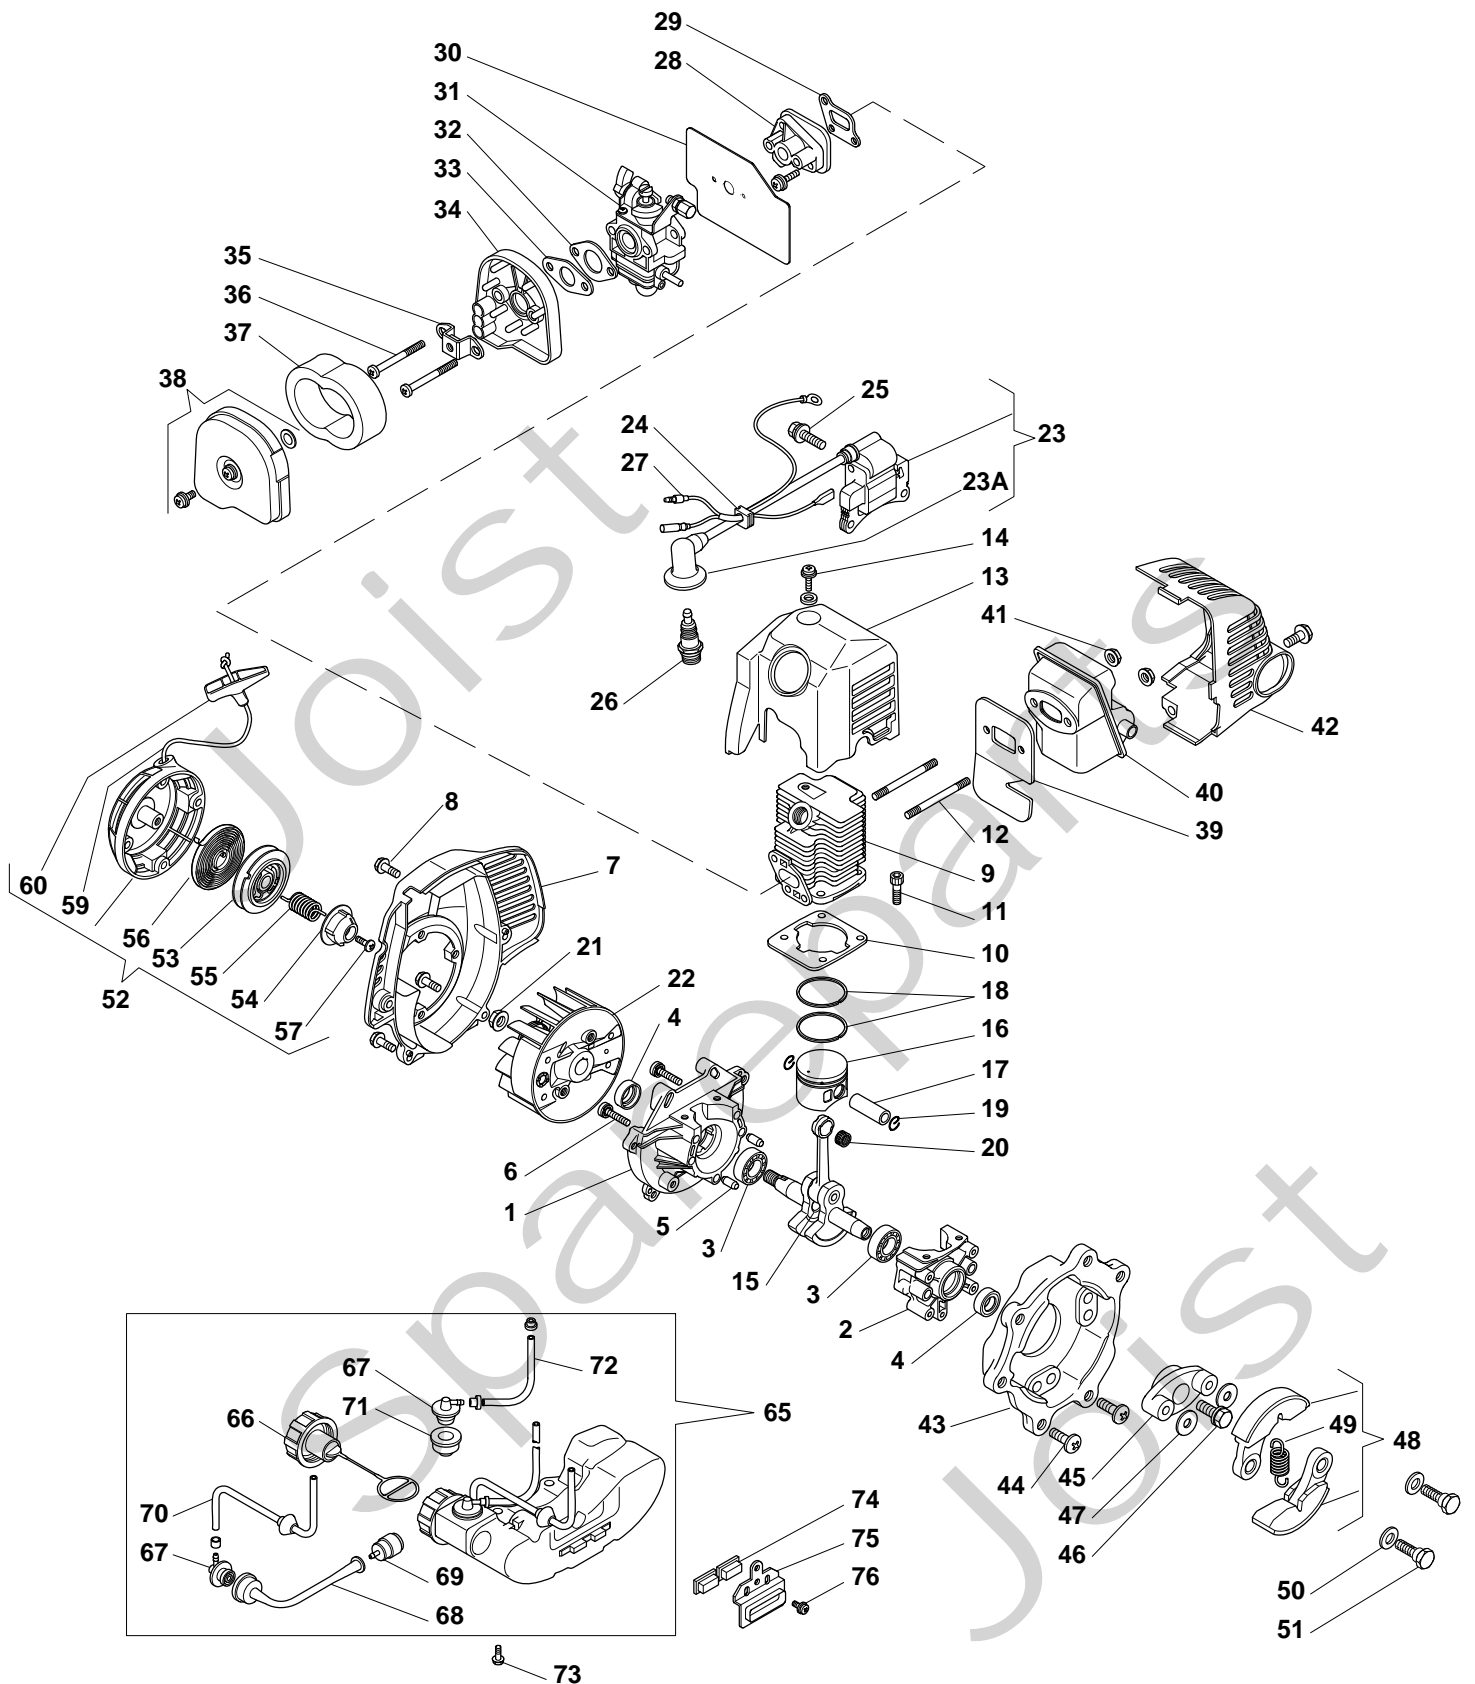

Genuine Spare Parts

www.stiga.com

SHM 180 Model Year 2012

- Use GLOBAL GARDEN PRODUCT Genuine Spare Parts specified in the parts list for repair and/or replacement.
- The contents described in the parts list may change due to improvement.
- The drawings of the spare parts are only indicative and might not represent the part in question exactly.
- The indications "right" - "left" - "front" - "rear" refer to the position of the operator when using the machine.
- When placing orders of parts for repair and/or replacement, make sure that the illustrated parts list is the one applying to the machine's year of manufacture, as shown on the identification plate attached to the machine.

Pos. Fig.	Antal Quantity	Art No Part No	Benämning	Description	Anmärkning Notes
71	1	123671501/0	Hylsa	Grommet	
72	1	123867027/0	Rör	Tube	
73	2	123878103/0	Skruv	Screw	
74	2	123275030/0	Gummihylsa	Grommet	
75	1	123208417/0	Stöd	Support	
76	1	123878104/0	Skruv	Screw	