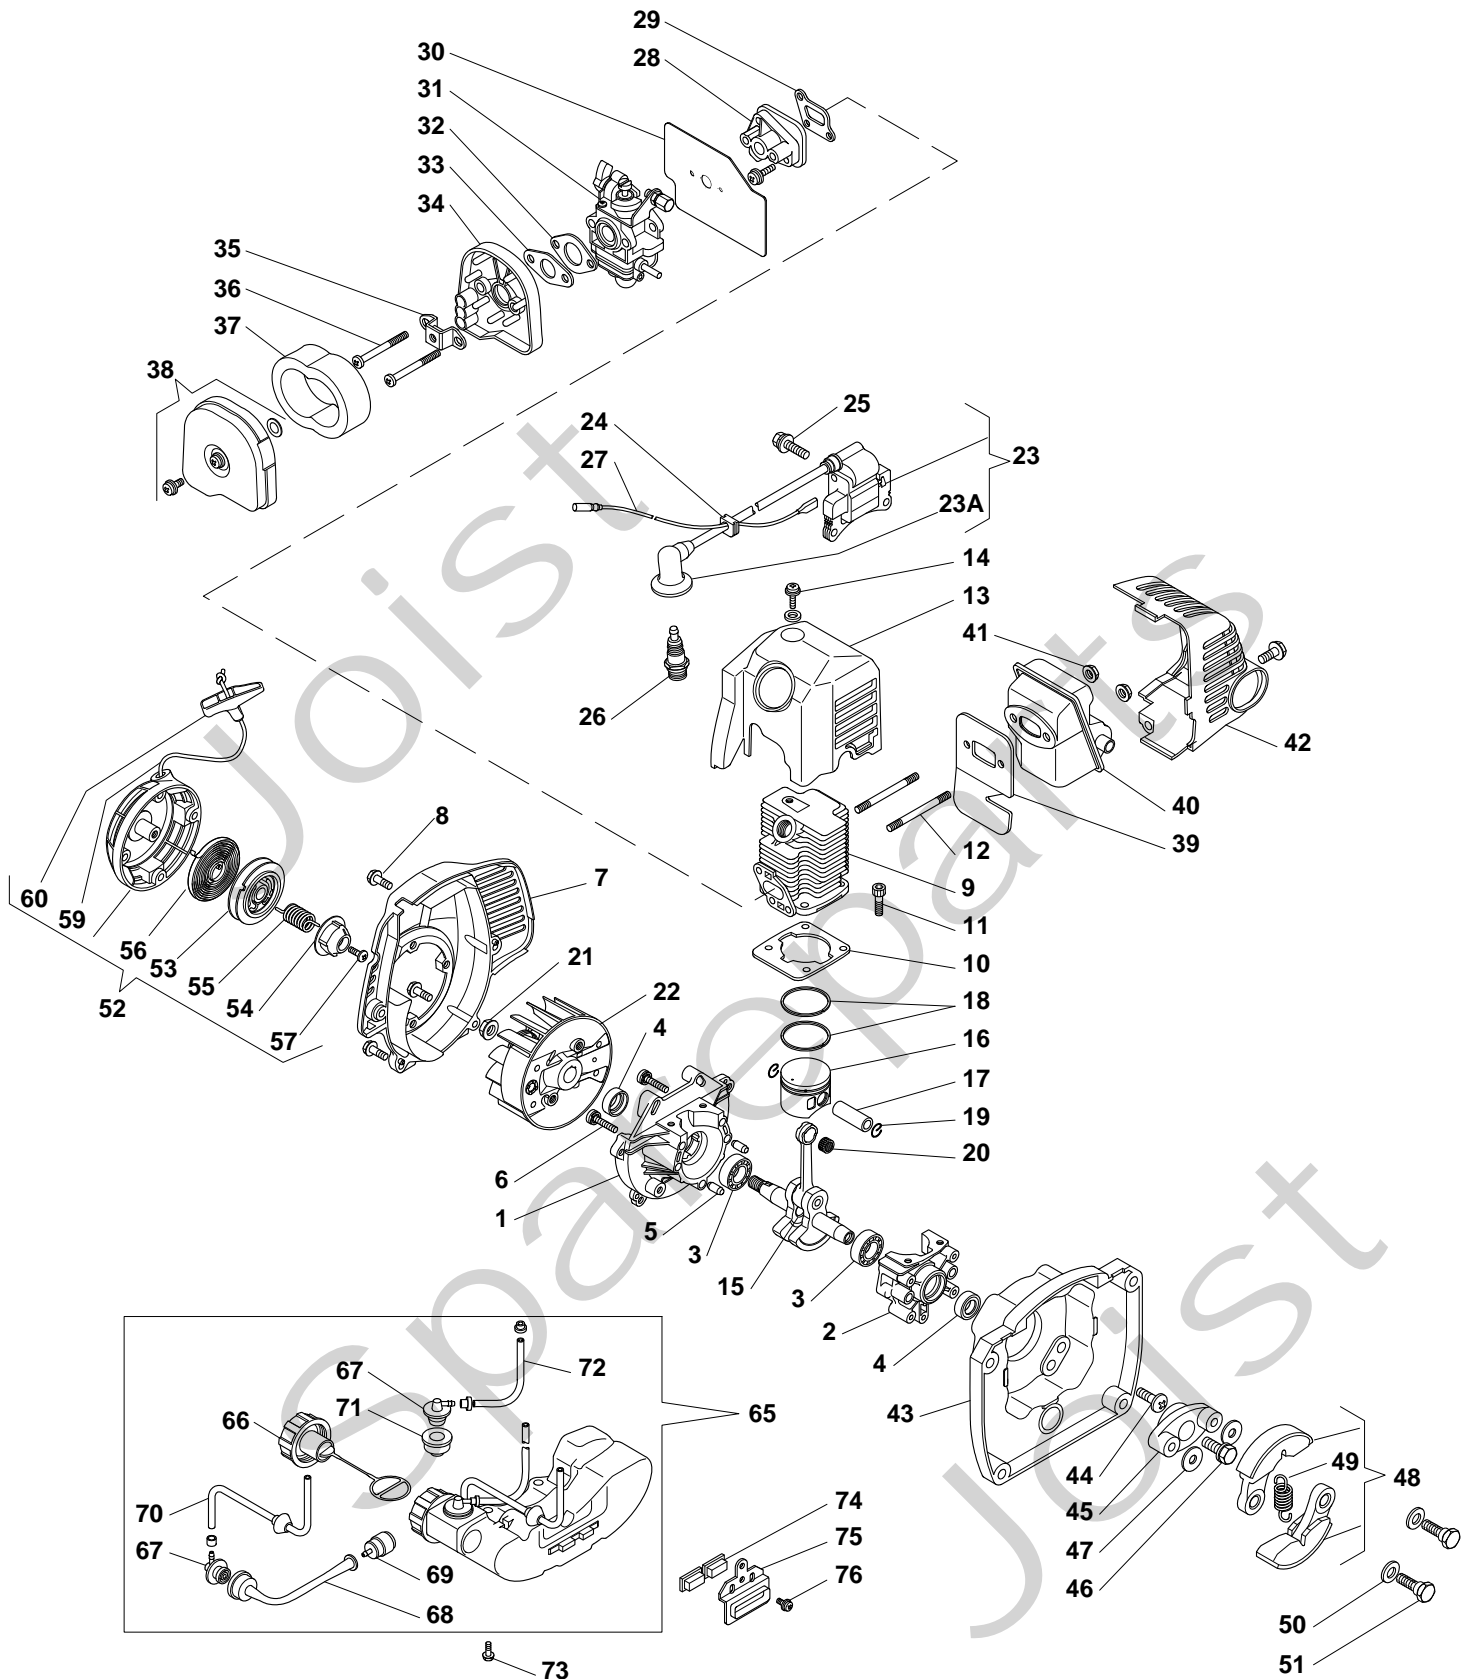

Pos. Fig.	Antal Quantity	Art No Part No	Benämning	Description	Anmärkning Notes
1	1	123685014/0	Vevhus	Crank Case	
2	1	123685015/0	Vevhus	Crank Case	
3	2	114215220/0	Kullager	Bearing	
4	2	119035160/0	Tätningssring	Seal Ring	
5	2	123753002/0	Centrerstift	Centring Pin	
6	3	123878066/0	Skruv	Screw	
7	1	123107505/0	Kåpa	Engine Cover Yellow	
8	4	123878095/0	Skruv	Screw	
9	1	123071022/0	Cylinder	Cylinder	
10	1	123280069/0	Cylinderkåpa	Cylinder Gasket	
11	4	123878096/0	Skruv	Screw	
12	1	123106032/0	Cylinderkåpa-gul	Engine Cover Yellow	
12	2	123878061/0	Stud Skruv	Double-Screw Bolt	
14	1	123878097/0	Skruv	Screw	
15	1	123020031/0	Vevaxel	Crankshaft	
16	1	123590013/0	Kolv	Piston	
17	1	123760001/0	Kolvbult	Piston Pin	
18	2	123204015/0	Kolvring	Piston Ring	
19	2	123202002/0	Låsring	Washer, Piston Pin	
20	1	123235003/0	Nållager	Needle Bearing	
21	1	123120005/0	Mutter	Nut	
22	1	123880013/0	Svänghjul	Flywheel Ass.Y	
23A	1	123053002/0	Tändstiftshatt	Spark Plug Cover	
23	1	183044002/0	Elektron kspole	Ignition Ass'Y	
24	1	123275029/0	Hylsa	Grommet	
25	2	123878064/0	Skruv	Screw	
26	1	3210024	Tändstift	Spark Plug	
27	1	123065044/0	Jordkabel	Earth Cable	
28	1	123073517/0	Insugningsrör	Intake Manifold	
29	1	123280070/0	Packning	Intake Manif-Gasket	
30	1	123280071/0	Packning	Intake-Carb Gasket	
31	1	123054035/0	Förgasare	Carburettor	
32	1	123208413/0	Distans	Spacer	
33	1	123280072/0	Tätningssring	Gasket	
34	1	123040004/0	Luftfilterstöd	Air Cleaner Base	
35	1	123208414/0	Deflektor	Steam	
36	2	123878098/0	Skruv	Screw	
37	1	123220016/0	Luftfilter	Air Filter	
38	1	183090014/0	Luftfilterlock	Filter Cover	
39	1	123280073/0	Tätningssring	Gasket	
40	1	183740019/0	Ljuddämpare	Muffler	
41	2	123120011/0	Mutter	Nut	
42	1	123600076/0	Ljuddämparskydd	Muffler Shield, Yellow	
43	1	123208416/0	Fläns	Flange	
44	4	123878099/0	Skruv	Screw	
45	1	123445264/0	Ledplåt	Clutch-Mass Guide Plate	
46	1	123878100/0	Skruv	Screw	
47	2	123657015/0	Bricka	Washer	
48	1	183215009/0	Koppling kpl	Clutch Ass.Y	
49	1	123430600/0	Fjäder	Spring	
50	2	123657016/0	Bricka	Washer	
51	2	123878101/0	Skruv	Screw	
52	1	183058039/0	Start kpl	Starter Ass.Y	
53	1	123604012/0	Linhjul	Starter Pulley	
54	1	123445265/0	Plåt	Plate	
55	1	123430601/0	Fjäder	Spring	
56	1	123430602/0	Startfjäder	Spring	
57	1	123878102/0	Skruv	Screw	
59	1	123234006/0	Startsnöre	Starter Cord	
60	1	123300007/0	Starthandtag	Starter Handle	
65	1	183733008/0	Bränsletank kpl	Kit Fuel Tank	
66	1	183790008/0	Tanklock	Fuel Cap Ass.Y	
67	2	123650006/0	Gummihylsa	Grommet	
68	1	123867025/0	Rör	Fuel Line	
69	1	183520004/0	Bränslefilter	Intake Filter	
70	1	123867026/0	Braänsleslang	Tube