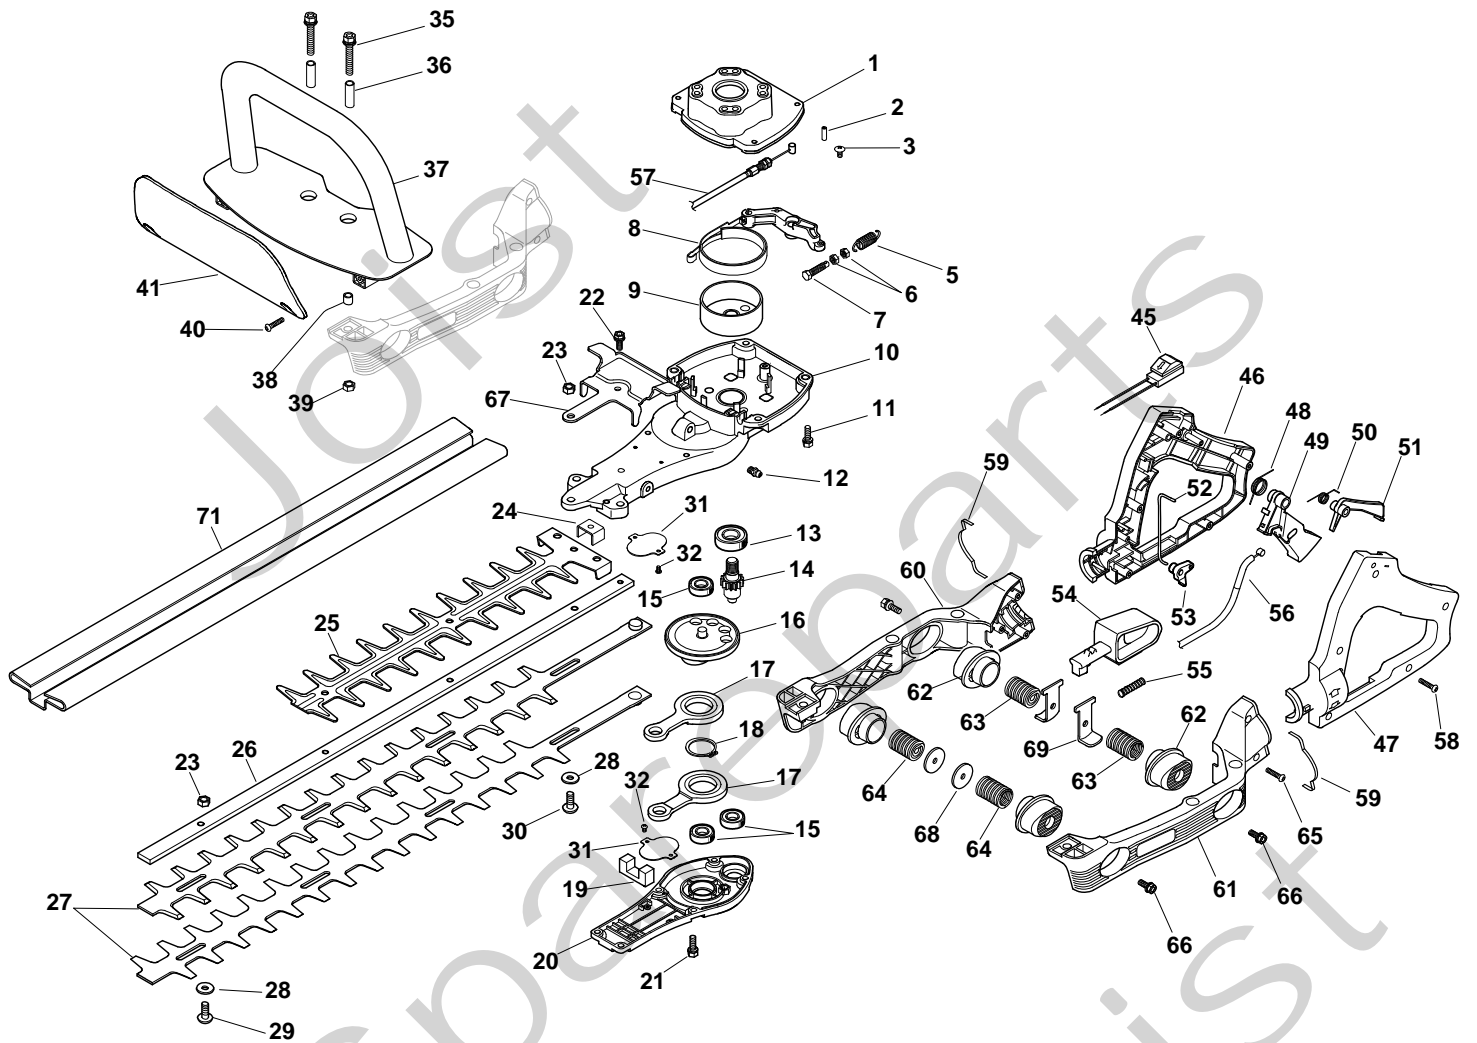

Genuine Spare Parts

www.stiga.com

SHM 170 Model Year 2011

- Use GLOBAL GARDEN PRODUCT Genuine Spare Parts specified in the parts list for repair and/or replacement.
- The contents described in the parts list may change due to improvement.
- The drawings of the spare parts are only indicative and might not represent the part in question exactly.
- The indications "right" - "left" - "front" - "rear" refer to the position of the operator when using the machine.
- When placing orders of parts for repair and/or replacement, make sure that the illustrated parts list is the one applying to the machine's year of manufacture, as shown on the identification plate attached to the machine.

Pos. Fig.	Antal Quantity	Art No Part No	Benämning	Description	Anmärkning Notes
71	1	123671501/0	Hylsa	Grommet	
72	1	123867027/0	Rör	Tube	
73	2	123878103/0	Skruv	Screw	
74	2	123275030/0	Gummihylsa	Grommet	
75	1	123208417/0	Stöd	Support	
76	1	123878104/0	Skruv	Screw	