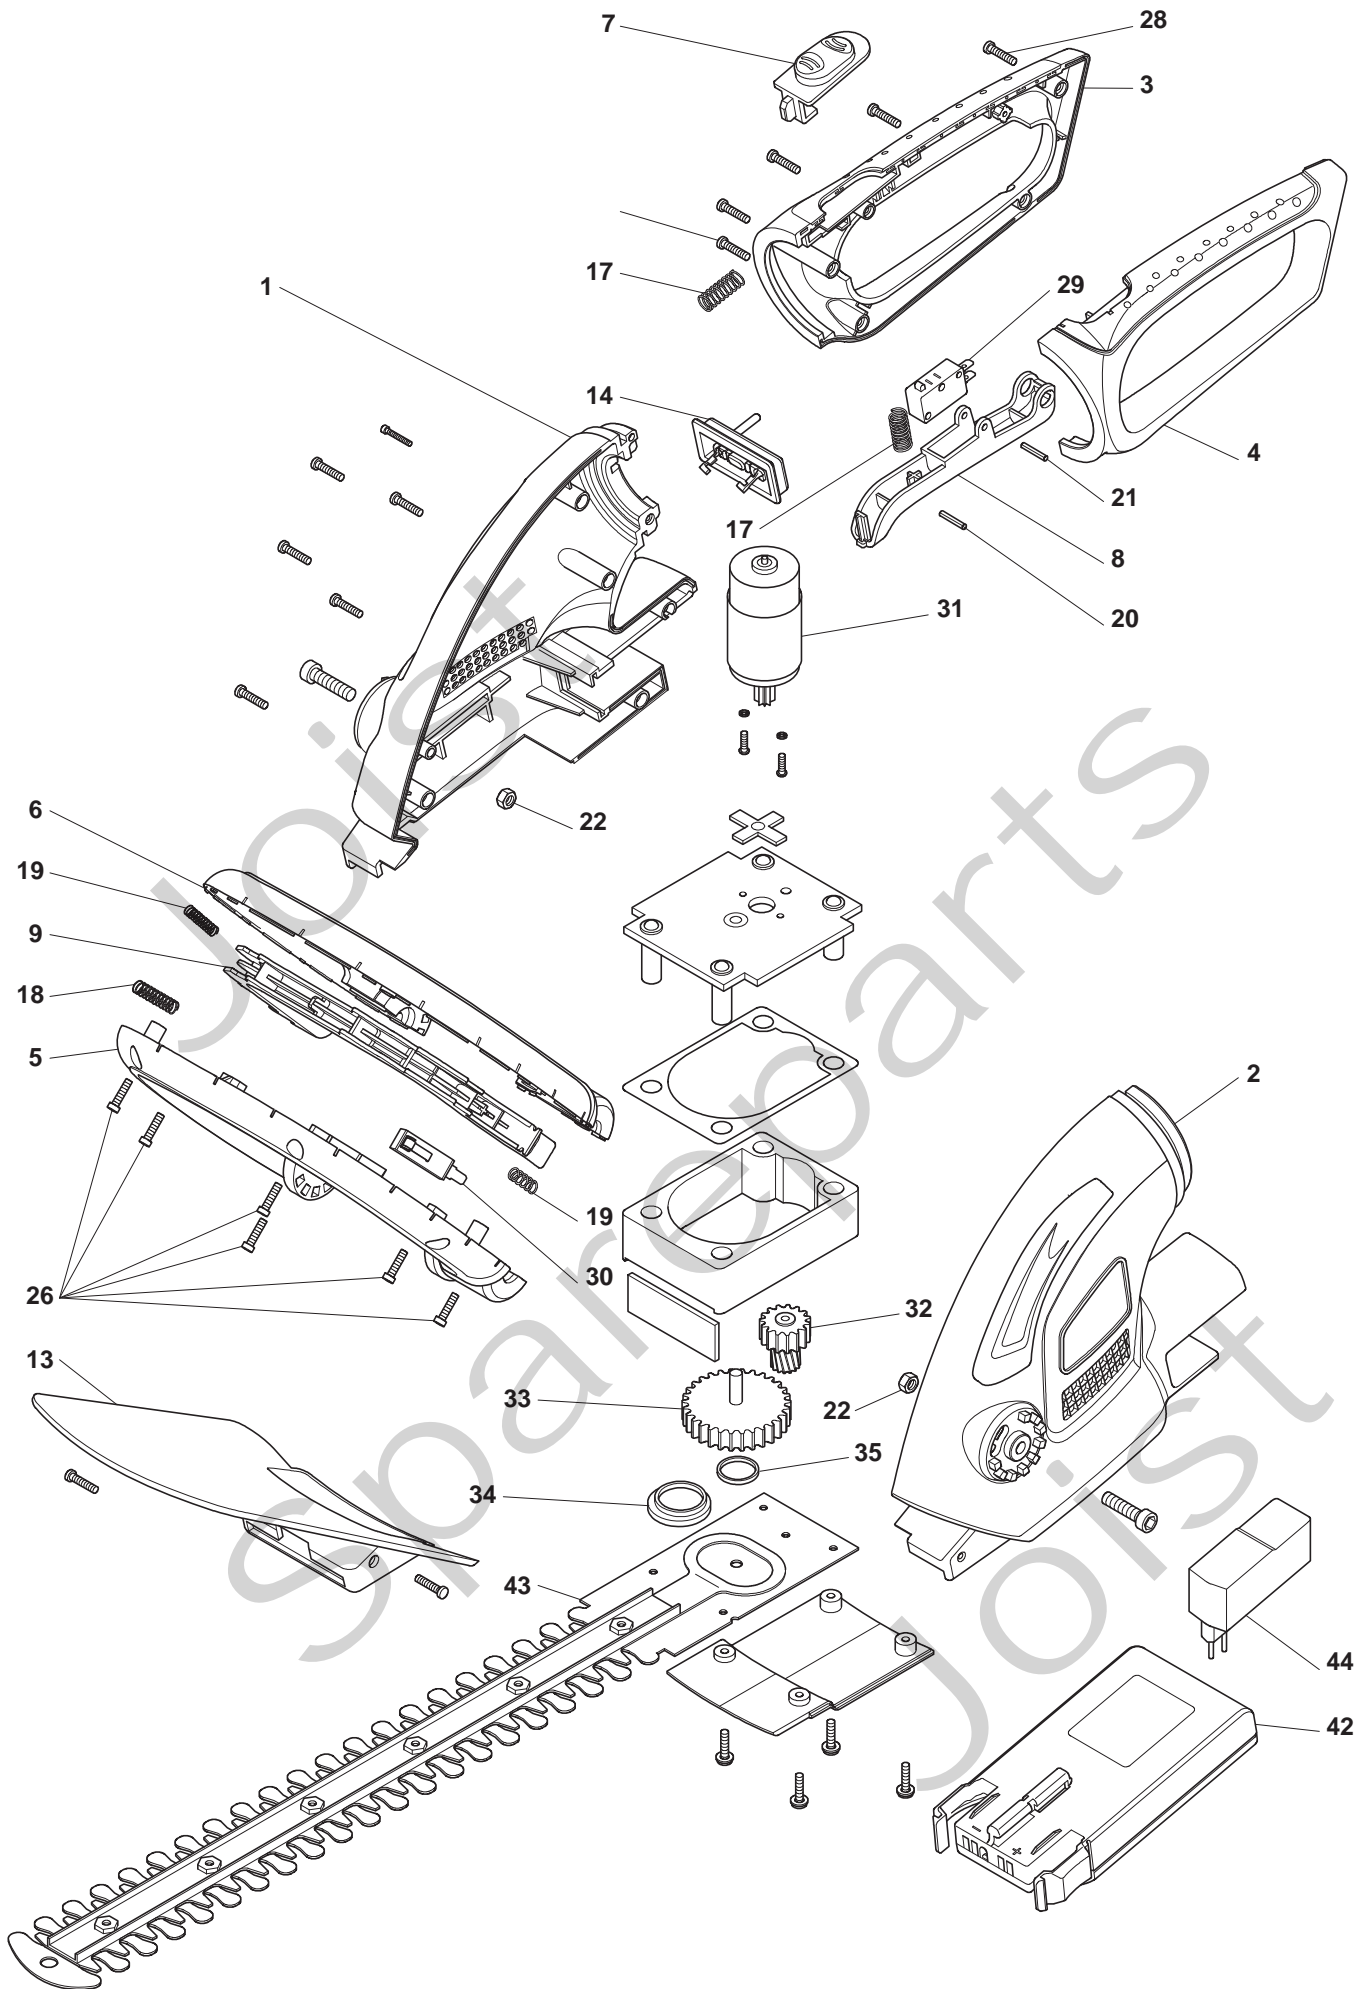

SHT 4620 A

SHT 4620 A

Pos. Fig.	Antal Quantity	Art No Part No	Benämning	Description	Anmärkning Notes
1	1	118800596/0	Växelhus-hö, gul	Right Housing, Yellow	
2	1	118800597/0	Växelhus-vä, gul	Left Housing, Yellow	
3	1	118800598/0	Handtag-hö	Right Handgrip	
4	1	118800599/0	Handtag-vä	Left Handgrip	
5	1	118800600/0	Handtag-främre	Front Handle Housing	
6	1	118800601/0	Kåpstöd	Front Handle Housing Support	
7	1	118800602/0	Knopp	Knob	
8	1	118800603/0	Strömställaren spak	Switch Lever	
9	1	118800604/0	Handtag-främre spak	Front Handle Lever	
13	1	118800605/0	Skydd	Guard	
14	1	118800606/0	Stöd	Support	
17	2	118800608/0	Fjäder	Spring	
18	1	118800609/0	Fjäder	Spring	
19	2	118800610/0	Fjäder	Spring	
20	1	118800611/0	Fjäder	Spring	
21	1	118800612/0	Fjäder	Spring	
29	1	118800613/0	Brytare	Switch	
30	1	118800614/0	Brytare	Switch	
31	1	118800615/0	Elmotor	Motor	
32	1	118800616/0	Drev	Pinion	
33	1	118800617/0	Kugghjul	Sprocket	
34	1	118801500/0	Bricka	Washer	
35	1	118801501/0	Bricka	Washer	
42	1	1911-9128-01	Batteri	Battery	
43	1	118800618/0	Kniv	Blades	
44	1	1911-9129-01	Batteriladdare	Battery Charger