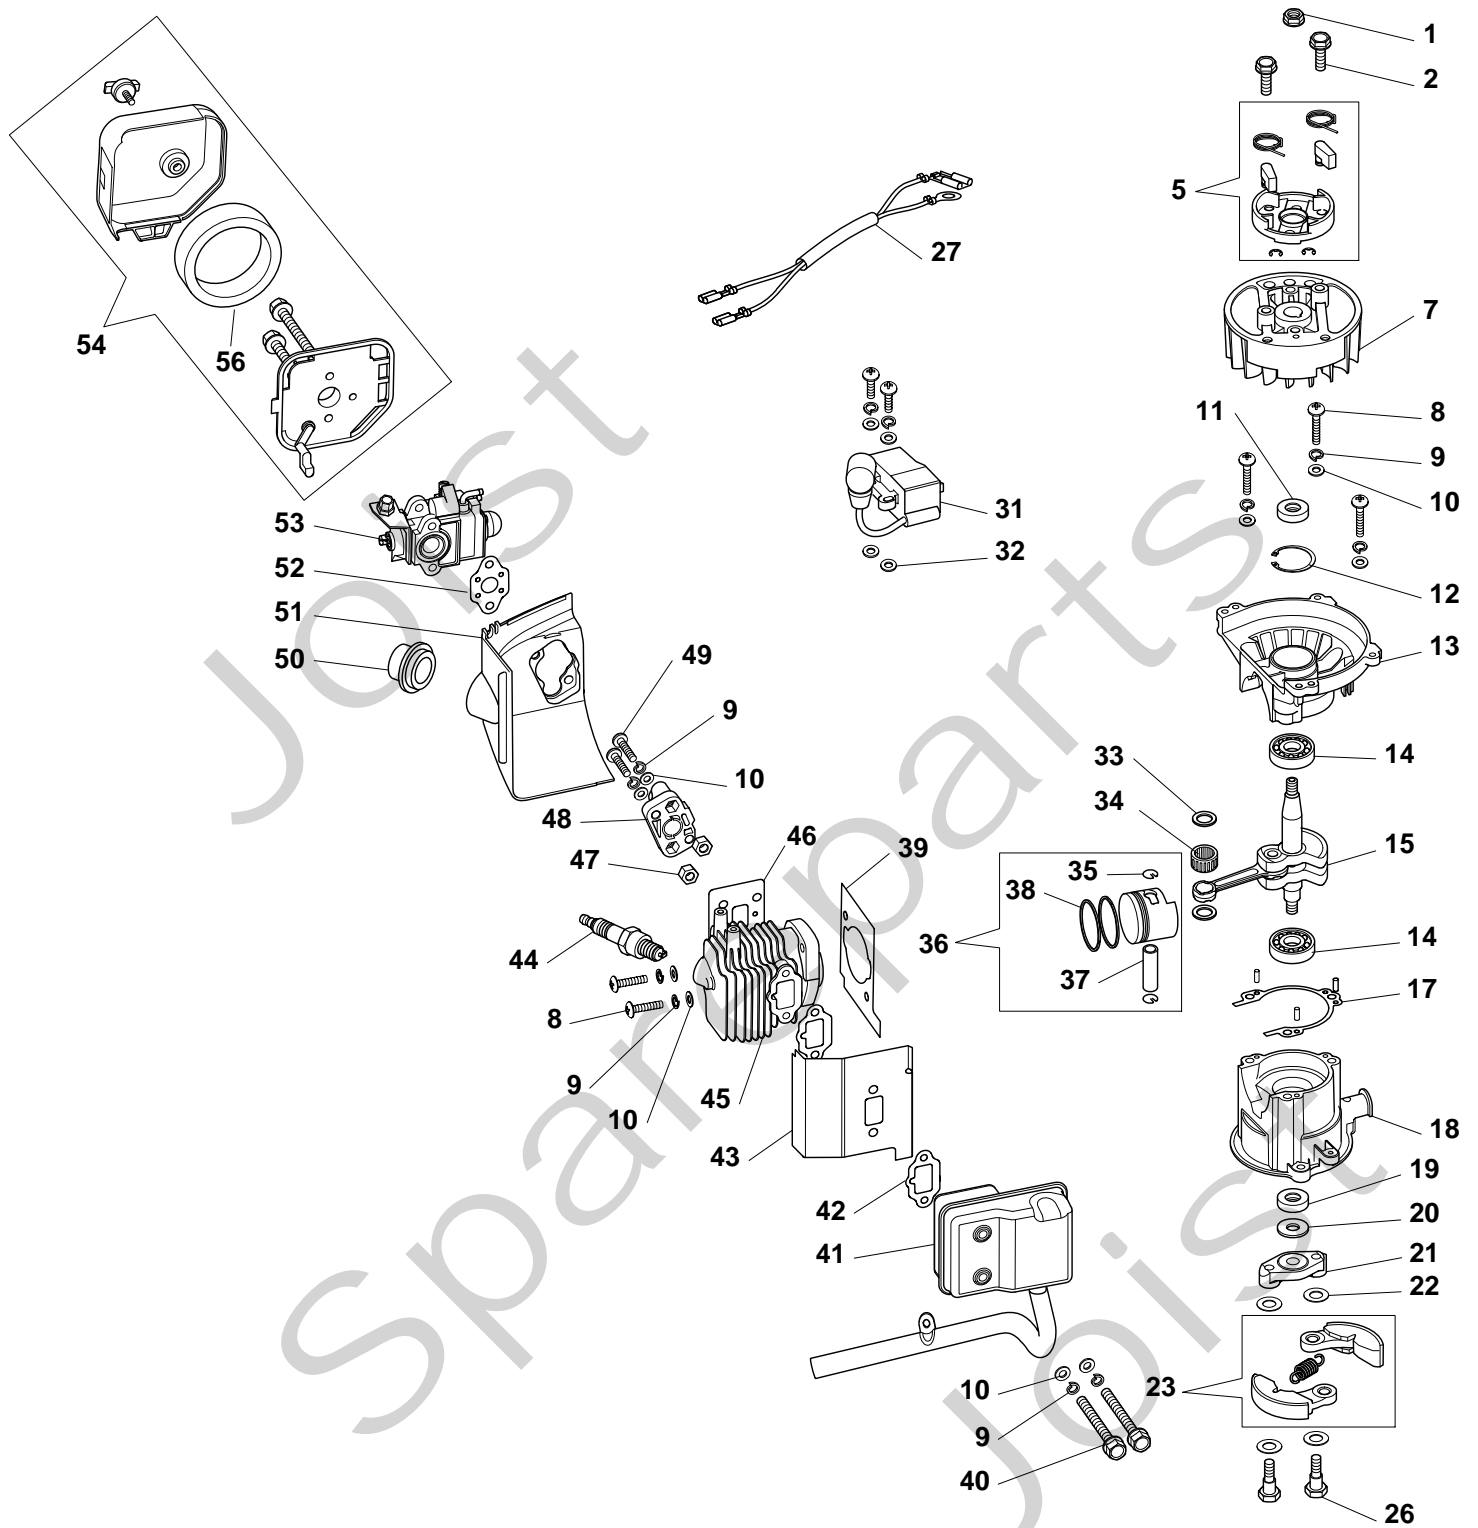

Pos. Fig.	Antal Quantity	Art No Part No	Benämning	Description	Anmärkning Notes
1	1	123120012/0	Skruv	Screw	
2	2	123878109/0	Skruv	Screw	
5	2	183082003/0	Startkopp	Starter Cup Ass.Y	
7	1	123880014/0	Svånghjul	Flywheel	
8	5	123878110/0	Skruv	Screw	
9	9	123657017/0	Fjäderbricka	Spring Washer	
10	9	123657013/0	Bricka	Washer	
11	1	119035164/0	Tätningring	Seal Ring	
12	1	112610002/0	Låsring	Ring	
13	1	123685020/0	Vevhus	Crank Case	
14	2	114215221/0	Kullager	Bearing	
15	1	123020033/0	Vevaxel	Crankshaft	
17	1	123280077/0	Packning	Crankcase Gasket	
18	1	123685021/0	Vevhus	Crank Case	
19	1	119035165/0	Tätningring	Seal Ring	
20	1	123657019/0	Bricka	Washer	
21	1	123445268/0	Ledplåt	Clutch-Mass Guide Plate	
22	2	123657020/0	Bricka	Washer	
23	1	183215010/0	Koppling kpl	Clutch Ass.Y	
24	1	123430605/0	Fjäder	Spring	
26	2	123878111/0	Skruv	Screw	
27	1	123065045/0	Kabel	Spark Plug Cable	
31	1	123044016/0	Elektron kspole	Ignition Ass'Y	
32	2	123160063/0	Bricka	Washer	
33	2	123652505/0	Bricka	Washer	
34	1	123235008/0	Nållager	Needle Bearing	
35	2	123202006/0	Låsring	Washer, Piston Pin	
36	2	183590007/0	Kolv kpl	Piston Assy	
37	1	123590012/0	Kolvbult	Piston Pin	
38	2	123204016/0	Kolvring	Piston Ring	
39	1	123280078/0	Cylinderkåpa	Cylinder Gasket	
40	2	123878112/0	Skruv	Screw	
41	1	183740020/0	Ljuddämpare	Muffler	
42	2	123280079/0	Tätningring	Gasket	
43	1	123600078/0	Skydd	Guard	
44	1	3210024	Tändstift	Spark Plug	
45	1	123071023/0	Cylinder	Cylinder	
46	1	123280080/0	Tätningring	Gasket	
47	2	123120013/0	Mutter	Nut	
48	1	123073518/0	Insugningsrör	Intake Manifold	
49	2	123878113/0	Skruv	Screw	
50	1	123600079/0	Gummihylsa	Grommet	
51	1	123600080/0	Cylinderkåpa	Cylinder Cover	
52	1	123280081/0	Packning	Carburetor Gasket	
53	1	123054036/0	Förgasare	Carburettor	
54	1	123040005/0	Lufffilter kpl	Air Cleaner Base	
55	2	123878114/0	Skruv	Screw	
56	1	123220017/0	Lufffilter	Air Filter	
57	1	123090033/0	Filterabd.	Filter Cover	
58	1	123593508/0	Knopp	Knob