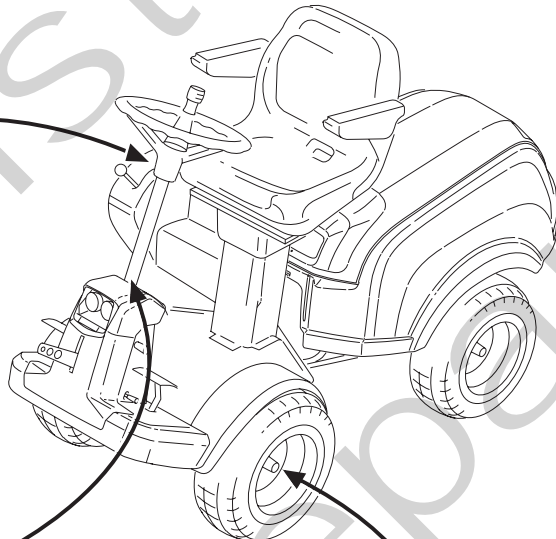

Utgåva Issue		Bildnr Picture No		PARK 2WD MONTERINGSDETALJER		PARK 2WD ASSEMBLY PARTS		Sida Page	
2011-11		2014E						64	
Pos. Fig.	Antal/Quantity				Art nr Part No	Benämning	Description	Sats Kit	Anmärkning Notes
	6311 6314 6313 6379	6311 6379 FR	6144 -75						
4	2	2	2		9595-0262-00	Spännstift	Locating pin		
5A	1	1	1		9699-0103-02	Shims	Flat washer		0.5 mm
5B	1	1	1		9699-0114-02	Shims	Flat washer		1.0 mm
10	2	2	2		1134-4734-01	Tändningsnyckel.....	Ignition key		
13	1	1	1		1134-5512-01	Dragplåt.....	Towing plate.....		
14	2	2	2		9959-0820-16	Skruv	Screw		
15	2	2	2		9739-0831-22	Mutter.....	Nut		
17	1	1	1		1134-6113-02	Batteriskruvar	Battery screws		
18	2	2	2		9898-1035-16	Skruv	Screw		
19	2	2	2		9739-1031-22	Mutter.....	Nut		
X	31	1			8211-0003-11	Bruksanvisning	Owner's manual		
X	31		1		8211-0046-01	Bruksanvisning	Owner's manual		Park Silent
X	31		1		8211-0052-10	Bruksanvisning	Owner's manual		France
X	31	1	1		8211-0604-10	Monteringsanvisning.....	Assy instructions		
X	31	1	1		8211-0701-10	Säkerhetsföreskrifter	Safety regulations		
X	31	1	1		8211-0901-10	Servicebok.....	Service book		
X	31	1	1		8211-0960-10	Garantikort.....	Warranty card