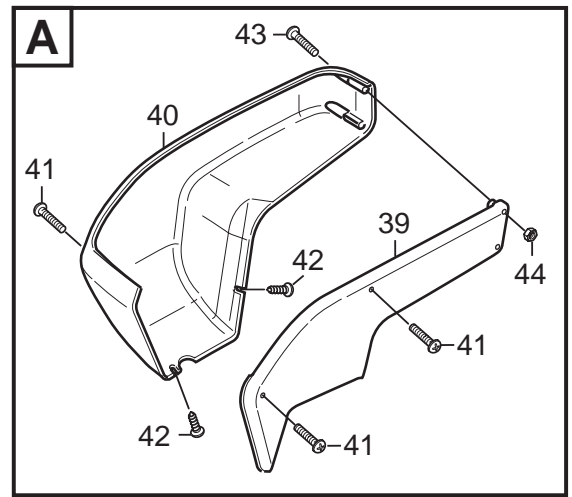

- Use GLOBAL GARDEN PRODUCT Genuine Spare Parts specified in the parts list for repair and/or replacement.
- The contents described in the parts list may change due to improvement.
- The drawings of the spare parts are only indicative and might not represent the part in question exactly.
- The indications "right" - "left" - "front" - "rear" refer to the position of the operator when using the machine.
- When placing orders of parts for repair and/or replacement, make sure that the illustrated parts list is the one applying to the machine's year of manufacture, as shown on the identification plate attached to the machine.

Utgåva Issue		Bildnr Picture No		PARK 2WD MONTERINGSDETALJER		PARK 2WD ASSEMBLY PARTS		Sida Page	
2011-11		2014E						64	
Pos. Fig.	Antal/Quantity				Art nr Part No	Benämning	Description	Sats Kit	Anmärkning Notes
	6311 6314 6313 6379	6311 6379 FR	6144 -75						
4	2	2	2		9595-0262-00	Spännstift	Locating pin		
5A	1	1	1		9699-0103-02	Shims	Flat washer		0.5 mm
5B	1	1	1		9699-0114-02	Shims	Flat washer		1.0 mm
10	2	2	2		1134-4734-01	Tändningsnyckel.....	Ignition key		
13	1	1	1		1134-5512-01	Dragplåt.....	Towing plate.....		
14	2	2	2		9959-0820-16	Skruv	Screw		
15	2	2	2		9739-0831-22	Mutter.....	Nut		
17	1	1	1		1134-6113-02	Batteriskruvar	Battery screws		
18	2	2	2		9898-1035-16	Skruv	Screw		
19	2	2	2		9739-1031-22	Mutter.....	Nut		
X	31	1			8211-0003-11	Bruksanvisning	Owner's manual		
X	31		1		8211-0046-01	Bruksanvisning	Owner's manual		Park Silent
X	31		1		8211-0052-10	Bruksanvisning	Owner's manual		France
X	31	1	1		8211-0604-10	Monteringsanvisning.....	Assy instructions		
X	31	1	1		8211-0701-10	Säkerhetsföreskrifter	Safety regulations		
X	31	1	1		8211-0901-10	Servicebok.....	Service book		
X	31	1	1		8211-0960-10	Garantikort.....	Warranty card		