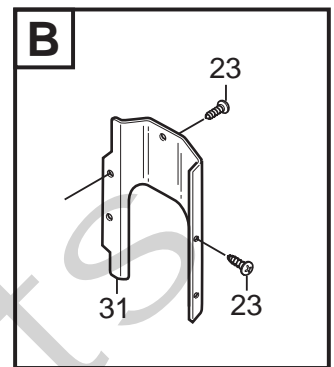

- Use GLOBAL GARDEN PRODUCT Genuine Spare Parts specified in the parts list for repair and/or replacement.
- The contents described in the parts list may change due to improvement.
- The drawings of the spare parts are only indicative and might not represent the part in question exactly.
- The indications "right" - "left" - "front" - "rear" refer to the position of the operator when using the machine.
- When placing orders of parts for repair and/or replacement, make sure that the illustrated parts list is the one applying to the machine's year of manufacture, as shown on the identification plate attached to the machine.

Utgåva Issue		Bildnr Picture No		PARK 2WD MONTERINGSDETALJER		PARK 2WD ASSEMBLY PARTS		Sida Page	
2011-11		2014E						64	
Pos. Fig.	Antal/Quantity				Art nr Part No	Benämning	Description	Sats Kit	Anmärkning Notes
	6311 6314 6313 6379	6311 6379 FR	6144 -75						
4	2	2	2		9595-0262-00	Spännstift	Locating pin		
5A	1	1	1		9699-0103-02	Shims	Flat washer		0.5 mm
5B	1	1	1		9699-0114-02	Shims	Flat washer		1.0 mm
10	2	2	2		1134-4734-01	Tändningsnyckel.....	Ignition key		
13	1	1	1		1134-5512-01	Dragplåt.....	Towing plate.....		
14	2	2	2		9959-0820-16	Skruv	Screw		
15	2	2	2		9739-0831-22	Mutter.....	Nut		
17	1	1	1		1134-6113-02	Batteriskruvar	Battery screws		
18	2	2	2		9898-1035-16	Skruv	Screw		
19	2	2	2		9739-1031-22	Mutter.....	Nut		
X	31	1			8211-0003-11	Bruksanvisning	Owner's manual		
X	31		1		8211-0046-01	Bruksanvisning	Owner's manual		Park Silent
X	31		1		8211-0052-10	Bruksanvisning	Owner's manual		France
X	31	1	1		8211-0604-10	Monteringsanvisning.....	Assy instructions		
X	31	1	1		8211-0701-10	Säkerhetsföreskrifter	Safety regulations		
X	31	1	1		8211-0901-10	Servicebok.....	Service book		
X	31	1	1		8211-0960-10	Garantikort.....	Warranty card		