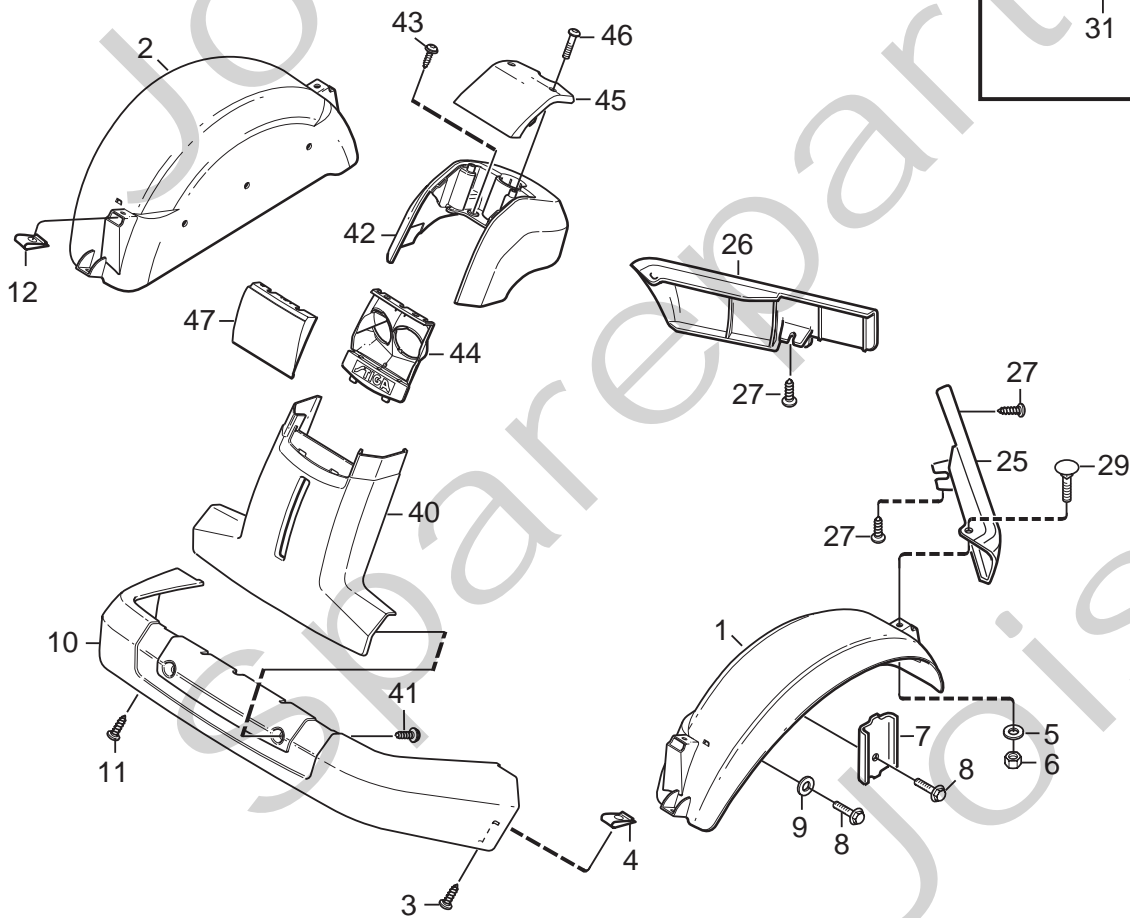

Utgåva Issue 2011-11		Bildnr Picture No 2820		PARK 2WD PLUS- EXCELLENT- RANGER KAROSS- FRAM		PARK 2WD PLUS- EXCELLENT- RANGER BODY WORK- FRONT		Sida Page 68	
Pos. Fig.	Antal/Quantity				Art nr Part No	Benämning	Description	Sats Kit	Anmärkning Notes
	6311	6314	6313	6379					
1	1				1137-0048-01	Skärm- vä, grå	Mud guard- LH, grey		
2	1				1137-0048-02	Skärm- hö, grå	Mud guard- RH, grey		
3	2				9893-0616-16	Skruv	Screw		
4	2				1134-4176-01	Clips	Clips		
5	2				9699-0060-02	Planbricka	Flat washer		
6	2				9747-0631-02	Låsmutter	Lock nut		
7	2				1137-0088-01	Stödplåt	Support plate		
8	6				9945-0816-16	Skruv	Screw		
9	4				9699-0056-02	Planbricka	Flat washer		
10	1				1137-0049-01	Stötfångare- grå	Bumper- grey		
11	6				9893-0616-16	Skruv	Screw		
12	2				1134-4176-01	Clips	Clips		
17	1				1134-4360-01	Kåpa- inre	Cover- inner		
18	1				1134-3979-01	Kåpa- yttre	Cover- outer		
19	3				9946-0525-16	Skruv	Screw		
20	2				9950-0570-12	Skruv	Screw		
21	2				9747-0531-02	Mutter	Nut		
23	4				9893-0616-16	Skruv	Screw		
25	1				1134-3970-05	Kantlist- vä, grå	Moulding- LH, grey		
26	1				1134-3970-02	Kantlist- hö, grå	Moulding- RH, grey		
27	4				9893-0616-16	Skruv	Screw		
28	2				9840-8013-16	Skruv	Screw		
29	2				9897-0616-16	Vagnsbult	Carriage bolt		
31	1				1134-6461-01	Bakstycke	Rear plate		
40	1				1137-0050-01	Frontkåpa- nedre	Front panel- lower		
41	2				9838-9516-12	Skruv	Screw		
42	1				1137-0051-01	Frontkåpa- övre	Front panel- upper		
43	2				9946-0525-16	Skruv	Screw		
44	1				1137-0052-01	Lamphållare	Lamp holder		
45	1				1137-0053-01	Toppkåpa	Top panel		
46	2				9838-9516-12	Skruv	Screw		
47	1				1137-0054-01	Lampglas	Lamp glass