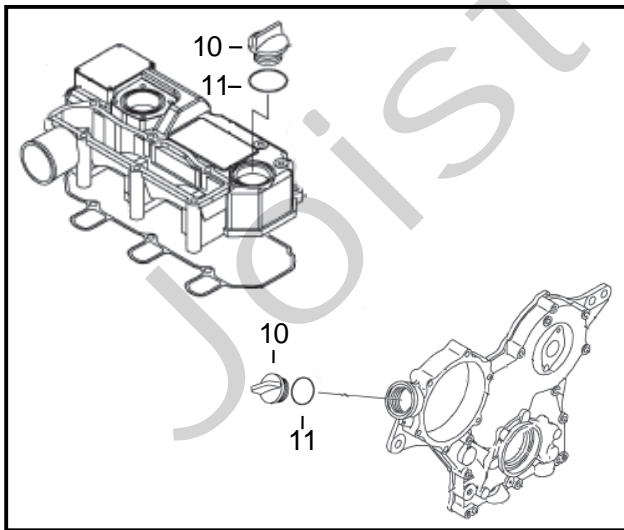

Utgåva Issue 2009- 16		Bildnr Picture No 2744		YANMAR 3TNV76- XMHS TITAN 26		YANMAR 3TNV76- XMHS TITAN 26		Sida Page 6	
Pos. Fig.	Antal/Quantity				Art nr Part No	Benämning	Description	Sats Kit	Anmärkning Notes
1	1				1139- 2620- 01	Kylsystem	Cooling system		
2	1				1139- 2621- 01	Vattenpump	Water pump		
3	1				1139- 2623- 01	Packning	Gasket		
4	1				1139- 2630- 01	Termostat	Thermostat		
5	1				1139- 2630- 01	Vattentemp. givare	Water temp. sensor		
6	1				1139- 2629- 01	Fläktrem	Fan belt		
					1139- 2615- 01	Fläkt	Fan		
						Oljestystem	Oil system		
7	1				1139- 2619- 01	Oljesticka	Dipstick oil		
8	1				1139- 2609- 01	Oljetrycksgivare	Oil pressure switch		
9	1				1139- 2610- 01	Oljefilter	Oil filter		
						Lock oljepåfyllning	Cover oil filler		
10	2				1139- 2631- 01	Lock oljepåfyllning	Cover oil filler		
11	2				1139- 2648- 01	O- ring	O- ring		
						Oljdränering	Oil sump		
12	1				1139- 2608- 01	Avtappningsplugg	Drain plug		
13	1				1139- 2646- 01	Bricka avtappningsplugg	Washer drain plug		
						Glödstift	Glow plug		
14	1				1139- 2622- 01	Glödstift	Glow plug		
						Startmotor	Starter		
15	1				1139- 2624- 01	Startmotor	Starter