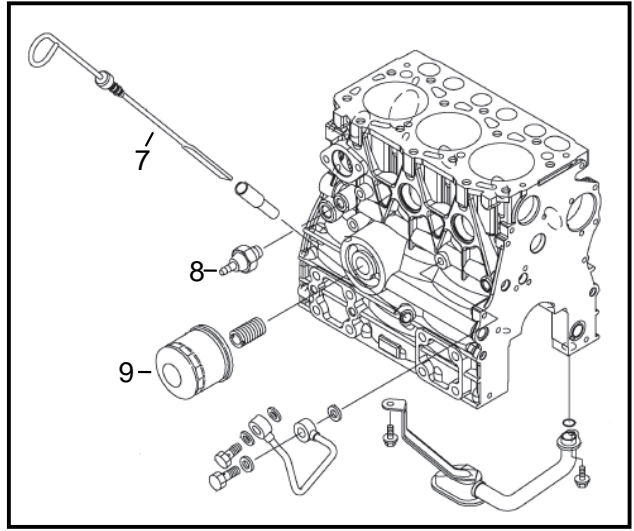

Genuine Spare Parts

www.stiga.com

Yanmar Engine Parts

- Use GLOBAL GARDEN PRODUCT Genuine Spare Parts specified in the parts list for repair and/or replacement.
- The contents described in the parts list may change due to improvement.
- The drawings of the spare parts are only indicative and might not represent the part in question exactly.
- The indications "right" - "left" - "front" - "rear" refer to the position of the operator when using the machine.
- When placing orders of parts for repair and/or replacement, make sure that the illustrated parts list is the one applying to the machine's year of manufacture, as shown on the identification plate attached to the machine.

Utgåva Issue 2009- 16		Bildnr Picture No 2742		YANMAR 3TNV70- XMHS TITAN 20		YANMAR 3TNV70- XMHS TITAN 20		Sida Page 2	
Pos. Fig.	Antal/Quantity				Art nr Part No	Benämning	Description	Sats Kit	Anmärkning Notes
1	1				1139- 2614- 01	Kylsystem	Cooling system		
2	1				1139- 2613- 01	Vattenpump	Water pump		
3	1				1139- 2623- 01	Packning	Gasket		
4	1				1139- 2630- 01	Termostat	Thermostat		
5	1				1139- 2650- 01	Vattentemp. givare	Water temp. sensor		
6	1				1139- 2650- 01	Fläktrem	Fan belt		
					1139- 2615- 01	Fläkt	Fan		
						Oljesystem	Oil system		
7	1				1139- 2612- 01	Oljesticka	Dipstick oil		
8	1				1139- 2609- 01	Oljetrycksgivare	Oil pressure switch		
9	1				1139- 2610- 01	Oljefilter	Oil filter		
						Lock oljepåfyllning	Cover oil filler		
10	2				1139- 2631- 01	Lock oljepåfyllning	Cover oil filler		
11	2				1139- 2648- 01	O- ring	O- ring		
						Oljdränering	Oil sump		
12	1				1139- 2608- 01	Avtappningsplugg	Drain plug		
13	1				1139- 2646- 01	Bricka avtappningsplugg	Washer drain plug		
						Glödstift	Glow plug		
14	1				1139- 2622- 01	Glödstift	Glow plug		
						Startmotor	Starter		
15	1				1139- 2624- 01	Startmotor	Starter		