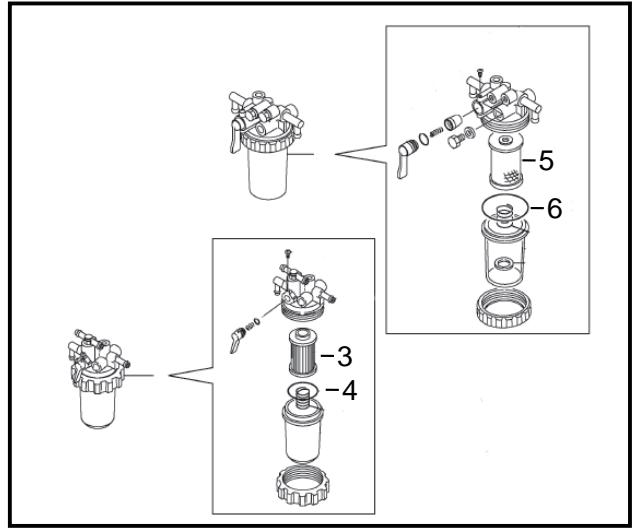

Utgåva Issue 2009- 16		Bildnr Picture No 2745		YANMAR 3TNV76- XMHS TITAN 26		YANMAR 3TNV76- XMHS TITAN 26		Sida Page 8	
Pos. Fig.	Antal/Quantity				Art nr Part No	Benämning	Description	Sats Kit	Anmärkning Notes
1	1				1139- 2634- 01	Bränsleinsprutning	Fuel injection.....		
2	1				1139- 2636- 01	Bränslepump	Fuel feed pump		
						Packning.....	Gasket		
3	1				1139- 2628- 01	Bränslefilter	Fuel filter		
4	1				1139- 2607- 01	Bränslefilter	Fuel filter		
5	1				1139- 2645- 01	O- ring	O- ring		
6	1				1139- 2607- 01	Filter	Water separator filter		
						O- ring	O- ring		
7	1				1139- 2506- 01	Lufffilter.....	Air filter		
8	1				1139- 2507- 01	Lufffilter, yttre.....	Air filter, outer		
9	1				1139- 2632- 01	Lufffilter, inre	Air filter, inner		
10	1				1139- 2611- 01	Indikator	Indicator.....		
						Ljuddämparpackning.....	Muffler gasket.....		
11	1				1139- 2618- 01	Stopsolenoid	Solenoid stop.....		
12	1				1139- 2644- 01	Stopsolenoid	Solenoid stop.....		
						O- ring	O- ring.....		
13	1				1139- 2616- 01	Generator.....	Generator		
						Generator.....	Generator		
14	1				1135- 2754- 01	Generator.....	Generator		
15	1				1139- 2505- 01	Tändningslås	Start switch.....		
16	1				1135- 2753- 01	Startnyckel.....	Starter key.....		
17	1				1135- 2747- 01	Säkerhetsrelä.....	Relay- safety.....		
18	1				1135- 2748- 01	Diod.....	Diode		
19	1				1135- 2749- 01	Relä- bränsleventil	Relay- fuel valve.....		
						Timer	Timer.....