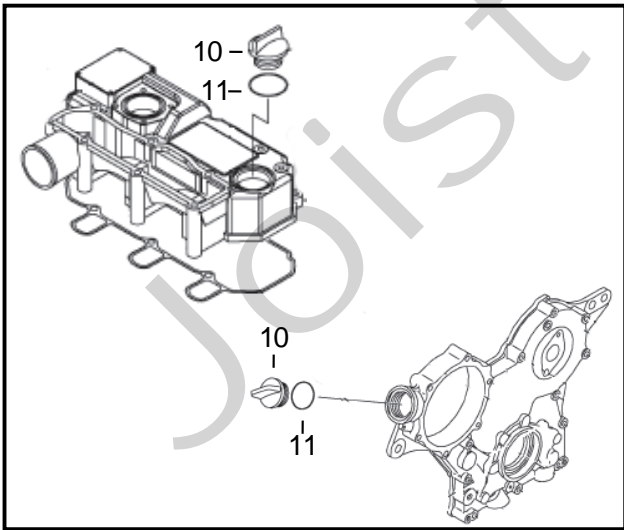

Genuine Spare Parts

www.stiga.com

Yanmar Engine Parts

- Use GLOBAL GARDEN PRODUCT Genuine Spare Parts specified in the parts list for repair and/or replacement.
- The contents described in the parts list may change due to improvement.
- The drawings of the spare parts are only indicative and might not represent the part in question exactly.
- The indications "right" - "left" - "front" - "rear" refer to the position of the operator when using the machine.
- When placing orders of parts for repair and/or replacement, make sure that the illustrated parts list is the one applying to the machine's year of manufacture, as shown on the identification plate attached to the machine.

Utgåva Issue 2009- 16		Bildnr Picture No 2742		YANMAR 3TNV70- XMHS TITAN 20		YANMAR 3TNV70- XMHS TITAN 20		Sida Page 2	
Pos. Fig.	Antal/Quantity				Art nr Part No	Benämning	Description	Sats Kit	Anmärkning Notes
1	1				1139- 2614- 01	Kylsystem	Cooling system		
2	1				1139- 2613- 01	Vattenpump	Water pump		
3	1				1139- 2623- 01	Packning	Gasket		
4	1				1139- 2630- 01	Termostat	Thermostat		
5	1				1139- 2650- 01	Vattentemp. givare	Water temp. sensor		
6	1				1139- 2650- 01	Fläktrem	Fan belt		
					1139- 2615- 01	Fläkt	Fan		
						Oljesystem	Oil system		
7	1				1139- 2612- 01	Oljesticka	Dipstick oil		
8	1				1139- 2609- 01	Oljetrycksgivare	Oil pressure switch		
9	1				1139- 2610- 01	Oljefilter	Oil filter		
						Lock oljepåfyllning	Cover oil filler		
10	2				1139- 2631- 01	Lock oljepåfyllning	Cover oil filler		
11	2				1139- 2648- 01	O- ring	O- ring		
						Oljdränering	Oil sump		
12	1				1139- 2608- 01	Avtappningsplugg	Drain plug		
13	1				1139- 2646- 01	Bricka avtappningsplugg	Washer drain plug		
						Glödstift	Glow plug		
14	1				1139- 2622- 01	Glödstift	Glow plug		
						Startmotor	Starter		
15	1				1139- 2624- 01	Startmotor	Starter		