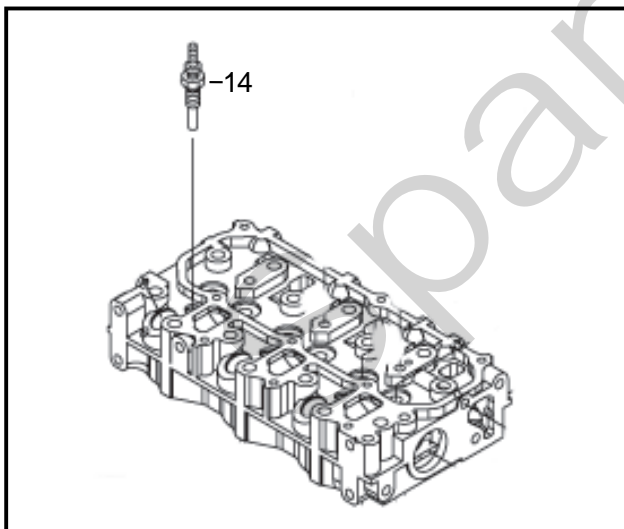

Utgåva Issue 2009- 16		Bildnr Picture No 2744		YANMAR 3TNV76- XMHS TITAN 26		YANMAR 3TNV76- XMHS TITAN 26		Sida Page 6	
Pos. Fig.	Antal/Quantity				Art nr Part No	Benämning	Description	Sats Kit	Anmärkning Notes
1	1				1139- 2620- 01	Kylsystem	Cooling system		
2	1				1139- 2621- 01	Vattenpump	Water pump		
3	1				1139- 2623- 01	Packning	Gasket		
4	1				1139- 2630- 01	Termostat	Thermostat		
5	1				1139- 2630- 01	Vattentemp. givare	Water temp. sensor		
6	1				1139- 2629- 01	Fläktrem	Fan belt		
					1139- 2615- 01	Fläkt	Fan		
						Oljestystem	Oil system		
7	1				1139- 2619- 01	Oljesticka	Dipstick oil		
8	1				1139- 2609- 01	Oljetrycksgivare	Oil pressure switch		
9	1				1139- 2610- 01	Oljefilter	Oil filter		
						Lock oljepåfyllning	Cover oil filler		
10	2				1139- 2631- 01	Lock oljepåfyllning	Cover oil filler		
11	2				1139- 2648- 01	O- ring	O- ring		
						Oljdränering	Oil sump		
12	1				1139- 2608- 01	Avtappningsplugg	Drain plug		
13	1				1139- 2646- 01	Bricka avtappningsplugg	Washer drain plug		
						Glödstift	Glow plug		
14	1				1139- 2622- 01	Glödstift	Glow plug		
						Startmotor	Starter		
15	1				1139- 2624- 01	Startmotor	Starter