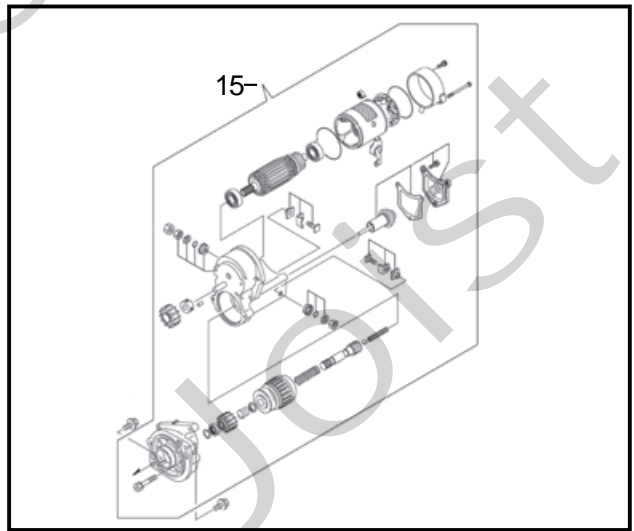

Genuine Spare Parts

www.stiga.com

Yanmar Engine Parts

- Use GLOBAL GARDEN PRODUCT Genuine Spare Parts specified in the parts list for repair and/or replacement.
- The contents described in the parts list may change due to improvement.
- The drawings of the spare parts are only indicative and might not represent the part in question exactly.
- The indications "right" - "left" - "front" - "rear" refer to the position of the operator when using the machine.
- When placing orders of parts for repair and/or replacement, make sure that the illustrated parts list is the one applying to the machine's year of manufacture, as shown on the identification plate attached to the machine.

Utgåva Issue 2009- 16		Bildnr Picture No 2742		YANMAR 3TNV70- XMHS TITAN 20		YANMAR 3TNV70- XMHS TITAN 20		Sida Page 2	
Pos. Fig.	Antal/Quantity				Art nr Part No	Benämning	Description	Sats Kit	Anmärkning Notes
1	1				1139- 2614- 01	Kylsystem	Cooling system		
2	1				1139- 2613- 01	Vattenpump	Water pump		
3	1				1139- 2623- 01	Packning	Gasket		
4	1				1139- 2630- 01	Termostat	Thermostat		
5	1				1139- 2650- 01	Vattentemp. givare	Water temp. sensor		
6	1				1139- 2650- 01	Fläktrem	Fan belt		
					1139- 2615- 01	Fläkt	Fan		
						Oljesystem	Oil system		
7	1				1139- 2612- 01	Oljesticka	Dipstick oil		
8	1				1139- 2609- 01	Oljetrycksgivare	Oil pressure switch		
9	1				1139- 2610- 01	Oljefilter	Oil filter		
						Lock oljepåfyllning	Cover oil filler		
10	2				1139- 2631- 01	Lock oljepåfyllning	Cover oil filler		
11	2				1139- 2648- 01	O- ring	O- ring		
						Oljdränering	Oil sump		
12	1				1139- 2608- 01	Avtappningsplugg	Drain plug		
13	1				1139- 2646- 01	Bricka avtappningsplugg	Washer drain plug		
						Glödstift	Glow plug		
14	1				1139- 2622- 01	Glödstift	Glow plug		
						Startmotor	Starter		
15	1				1139- 2624- 01	Startmotor	Starter		