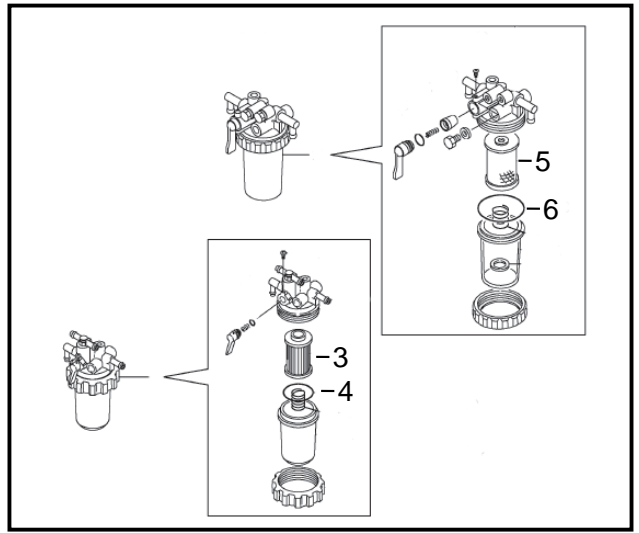

Genuine Spare Parts

www.stiga.com

Yanmar Engine Parts

- Use GLOBAL GARDEN PRODUCT Genuine Spare Parts specified in the parts list for repair and/or replacement.
- The contents described in the parts list may change due to improvement.
- The drawings of the spare parts are only indicative and might not represent the part in question exactly.
- The indications "right" - "left" - "front" - "rear" refer to the position of the operator when using the machine.
- When placing orders of parts for repair and/or replacement, make sure that the illustrated parts list is the one applying to the machine's year of manufacture, as shown on the identification plate attached to the machine.

Utgåva Issue 2009- 16		Bildnr Picture No 2742		YANMAR 3TNV70- XMHS TITAN 20		YANMAR 3TNV70- XMHS TITAN 20		Sida Page 2	
Pos. Fig.	Antal/Quantity				Art nr Part No	Benämning	Description	Sats Kit	Anmärkning Notes
1	1				1139- 2614- 01	Kylsystem	Cooling system		
2	1				1139- 2613- 01	Vattenpump	Water pump		
3	1				1139- 2623- 01	Packning	Gasket		
4	1				1139- 2630- 01	Termostat	Thermostat		
5	1				1139- 2650- 01	Vattentemp. givare	Water temp. sensor		
6	1				1139- 2650- 01	Fläktrem	Fan belt		
					1139- 2615- 01	Fläkt	Fan		
						Oljesystem	Oil system		
7	1				1139- 2612- 01	Oljesticka	Dipstick oil		
8	1				1139- 2609- 01	Oljetrycksgivare	Oil pressure switch		
9	1				1139- 2610- 01	Oljefilter	Oil filter		
						Lock oljepåfyllning	Cover oil filler		
10	2				1139- 2631- 01	Lock oljepåfyllning	Cover oil filler		
11	2				1139- 2648- 01	O- ring	O- ring		
						Oljdränering	Oil sump		
12	1				1139- 2608- 01	Avtappningsplugg	Drain plug		
13	1				1139- 2646- 01	Bricka avtappningsplugg	Washer drain plug		
						Glödstift	Glow plug		
14	1				1139- 2622- 01	Glödstift	Glow plug		
						Startmotor	Starter		
15	1				1139- 2624- 01	Startmotor	Starter		