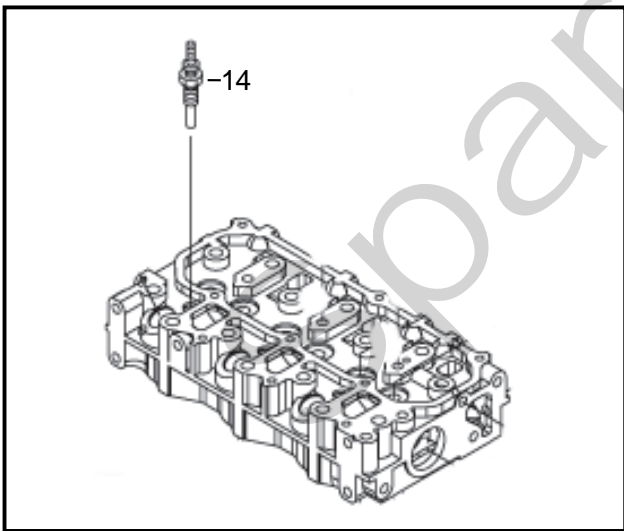

Genuine Spare Parts

www.stiga.com

Yanmar Engine Parts

- Use GLOBAL GARDEN PRODUCT Genuine Spare Parts specified in the parts list for repair and/or replacement.
- The contents described in the parts list may change due to improvement.
- The drawings of the spare parts are only indicative and might not represent the part in question exactly.
- The indications "right" - "left" - "front" - "rear" refer to the position of the operator when using the machine.
- When placing orders of parts for repair and/or replacement, make sure that the illustrated parts list is the one applying to the machine's year of manufacture, as shown on the identification plate attached to the machine.

Utgåva Issue 2009- 16		Bildnr Picture No 2742		YANMAR 3TNV70- XMHS TITAN 20		YANMAR 3TNV70- XMHS TITAN 20		Sida Page 2	
Pos. Fig.	Antal/Quantity				Art nr Part No	Benämning	Description	Sats Kit	Anmärkning Notes
1	1				1139- 2614- 01	Kylsystem	Cooling system		
2	1				1139- 2613- 01	Vattenpump	Water pump		
3	1				1139- 2623- 01	Packning	Gasket		
4	1				1139- 2630- 01	Termostat	Thermostat		
5	1				1139- 2650- 01	Vattentemp. givare	Water temp. sensor		
6	1				1139- 2650- 01	Fläktrem	Fan belt		
					1139- 2615- 01	Fläkt	Fan		
						Oljesystem	Oil system		
7	1				1139- 2612- 01	Oljesticka	Dipstick oil		
8	1				1139- 2609- 01	Oljetrycksgivare	Oil pressure switch		
9	1				1139- 2610- 01	Oljefilter	Oil filter		
						Lock oljepåfyllning	Cover oil filler		
10	2				1139- 2631- 01	Lock oljepåfyllning	Cover oil filler		
11	2				1139- 2648- 01	O- ring	O- ring		
						Oljdränering	Oil sump		
12	1				1139- 2608- 01	Avtappningsplugg	Drain plug		
13	1				1139- 2646- 01	Bricka avtappningsplugg	Washer drain plug		
						Glödstift	Glow plug		
14	1				1139- 2622- 01	Glödstift	Glow plug		
						Startmotor	Starter		
15	1				1139- 2624- 01	Startmotor	Starter		