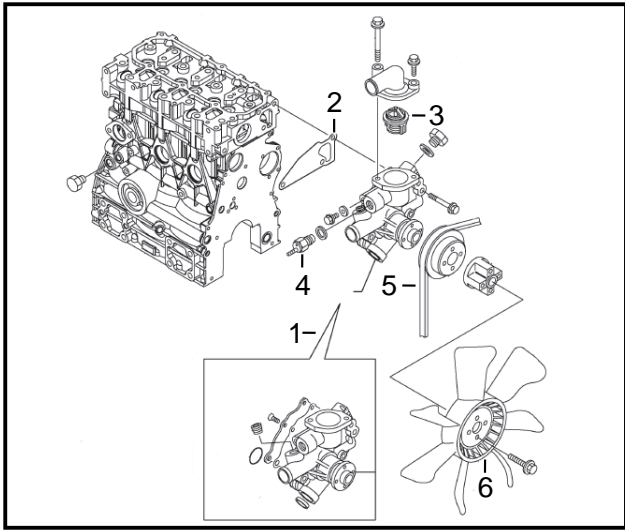

Genuine Spare Parts

www.stiga.com

Yanmar Engine Parts

- Use GLOBAL GARDEN PRODUCT Genuine Spare Parts specified in the parts list for repair and/or replacement.
- The contents described in the parts list may change due to improvement.
- The drawings of the spare parts are only indicative and might not represent the part in question exactly.
- The indications "right" - "left" - "front" - "rear" refer to the position of the operator when using the machine.
- When placing orders of parts for repair and/or replacement, make sure that the illustrated parts list is the one applying to the machine's year of manufacture, as shown on the identification plate attached to the machine.

Utgåva Issue 2009- 16		Bildnr Picture No 2742		YANMAR 3TNV70- XMHS TITAN 20		YANMAR 3TNV70- XMHS TITAN 20		Sida Page 2	
Pos. Fig.	Antal/Quantity				Art nr Part No	Benämning	Description	Sats Kit	Anmärkning Notes
1	1				1139- 2614- 01	Kylsystem	Cooling system		
2	1				1139- 2613- 01	Vattenpump	Water pump		
3	1				1139- 2623- 01	Packning	Gasket		
4	1				1139- 2630- 01	Termostat	Thermostat		
5	1				1139- 2650- 01	Vattentemp. givare	Water temp. sensor		
6	1				1139- 2650- 01	Fläktrem	Fan belt		
					1139- 2615- 01	Fläkt	Fan		
						Oljesystem	Oil system		
7	1				1139- 2612- 01	Oljesticka	Dipstick oil		
8	1				1139- 2609- 01	Oljetrycksgivare	Oil pressure switch		
9	1				1139- 2610- 01	Oljefilter	Oil filter		
						Lock oljepåfyllning	Cover oil filler		
10	2				1139- 2631- 01	Lock oljepåfyllning	Cover oil filler		
11	2				1139- 2648- 01	O- ring	O- ring		
						Oljdränering	Oil sump		
12	1				1139- 2608- 01	Avtappningsplugg	Drain plug		
13	1				1139- 2646- 01	Bricka avtappningsplugg	Washer drain plug		
						Glödstift	Glow plug		
14	1				1139- 2622- 01	Glödstift	Glow plug		
						Startmotor	Starter		
15	1				1139- 2624- 01	Startmotor	Starter		