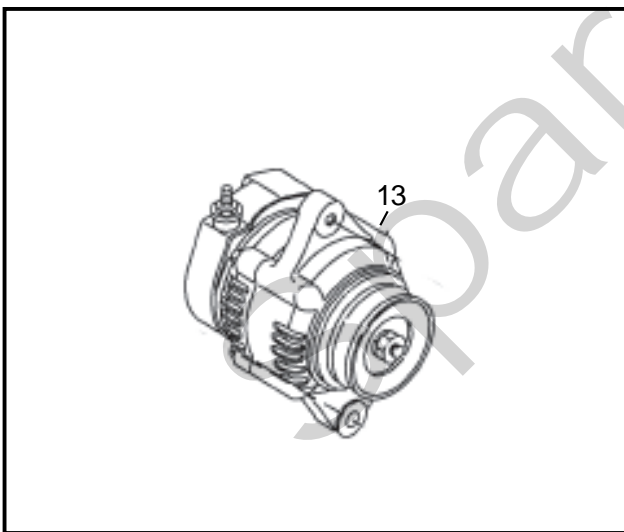

Genuine Spare Parts

www.stiga.com

Yanmar Engine Parts

- Use GLOBAL GARDEN PRODUCT Genuine Spare Parts specified in the parts list for repair and/or replacement.
- The contents described in the parts list may change due to improvement.
- The drawings of the spare parts are only indicative and might not represent the part in question exactly.
- The indications "right" - "left" - "front" - "rear" refer to the position of the operator when using the machine.
- When placing orders of parts for repair and/or replacement, make sure that the illustrated parts list is the one applying to the machine's year of manufacture, as shown on the identification plate attached to the machine.

Utgåva Issue 2009- 16		Bildnr Picture No 2742		YANMAR 3TNV70- XMHS TITAN 20		YANMAR 3TNV70- XMHS TITAN 20		Sida Page 2	
Pos. Fig.	Antal/Quantity				Art nr Part No	Benämning	Description	Sats Kit	Anmärkning Notes
1	1				1139- 2614- 01	Kylsystem	Cooling system		
2	1				1139- 2613- 01	Vattenpump	Water pump		
3	1				1139- 2623- 01	Packning	Gasket		
4	1				1139- 2630- 01	Termostat	Thermostat		
5	1				1139- 2650- 01	Vattentemp. givare	Water temp. sensor		
6	1				1139- 2650- 01	Fläktrem	Fan belt		
					1139- 2615- 01	Fläkt	Fan		
						Oljesystem	Oil system		
7	1				1139- 2612- 01	Oljesticka	Dipstick oil		
8	1				1139- 2609- 01	Oljetrycksgivare	Oil pressure switch		
9	1				1139- 2610- 01	Oljefilter	Oil filter		
						Lock oljepåfyllning	Cover oil filler		
10	2				1139- 2631- 01	Lock oljepåfyllning	Cover oil filler		
11	2				1139- 2648- 01	O- ring	O- ring		
						Oljdränering	Oil sump		
12	1				1139- 2608- 01	Avtappningsplugg	Drain plug		
13	1				1139- 2646- 01	Bricka avtappningsplugg	Washer drain plug		
						Glödstift	Glow plug		
14	1				1139- 2622- 01	Glödstift	Glow plug		
						Startmotor	Starter		
15	1				1139- 2624- 01	Startmotor	Starter		