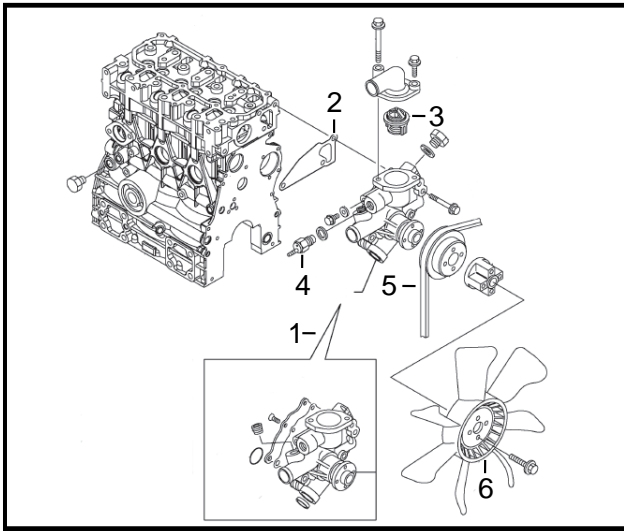

Utgåva Issue 2009- 16		Bildnr Picture No 2744		YANMAR 3TNV76- XMHS TITAN 26		YANMAR 3TNV76- XMHS TITAN 26		Sida Page 6	
Pos. Fig.	Antal/Quantity				Art nr Part No	Benämning	Description	Sats Kit	Anmärkning Notes
1	1				1139- 2620- 01	Kylsystem	Cooling system		
2	1				1139- 2621- 01	Vattenpump	Water pump		
3	1				1139- 2623- 01	Packning	Gasket		
4	1				1139- 2630- 01	Termostat	Thermostat		
5	1				1139- 2630- 01	Vattentemp. givare	Water temp. sensor		
6	1				1139- 2629- 01	Fläktrem	Fan belt		
					1139- 2615- 01	Fläkt	Fan		
						Oljestystem	Oil system		
7	1				1139- 2619- 01	Oljesticka	Dipstick oil		
8	1				1139- 2609- 01	Oljetrycksgivare	Oil pressure switch		
9	1				1139- 2610- 01	Oljefilter	Oil filter		
						Lock oljepåfyllning	Cover oil filler		
10	2				1139- 2631- 01	Lock oljepåfyllning	Cover oil filler		
11	2				1139- 2648- 01	O- ring	O- ring		
						Oljdränering	Oil sump		
12	1				1139- 2608- 01	Avtappningsplugg	Drain plug		
13	1				1139- 2646- 01	Bricka avtappningsplugg	Washer drain plug		
						Glödstift	Glow plug		
14	1				1139- 2622- 01	Glödstift	Glow plug		
						Startmotor	Starter		
15	1				1139- 2624- 01	Startmotor	Starter