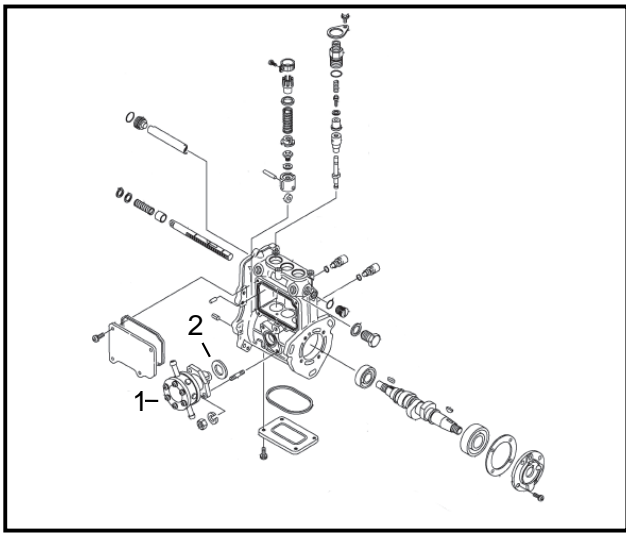

Genuine Spare Parts

www.stiga.com

Yanmar Engine Parts

- Use GLOBAL GARDEN PRODUCT Genuine Spare Parts specified in the parts list for repair and/or replacement.
- The contents described in the parts list may change due to improvement.
- The drawings of the spare parts are only indicative and might not represent the part in question exactly.
- The indications "right" - "left" - "front" - "rear" refer to the position of the operator when using the machine.
- When placing orders of parts for repair and/or replacement, make sure that the illustrated parts list is the one applying to the machine's year of manufacture, as shown on the identification plate attached to the machine.

Utgåva Issue 2009- 16		Bildnr Picture No 2742		YANMAR 3TNV70- XMHS TITAN 20		YANMAR 3TNV70- XMHS TITAN 20		Sida Page 2	
Pos. Fig.	Antal/Quantity				Art nr Part No	Benämning	Description	Sats Kit	Anmärkning Notes
1	1				1139- 2614- 01	Kylsystem	Cooling system		
2	1				1139- 2613- 01	Vattenpump	Water pump		
3	1				1139- 2623- 01	Packning	Gasket		
4	1				1139- 2630- 01	Termostat	Thermostat		
5	1				1139- 2650- 01	Vattentemp. givare	Water temp. sensor		
6	1				1139- 2650- 01	Fläktrem	Fan belt		
					1139- 2615- 01	Fläkt	Fan		
						Oljesystem	Oil system		
7	1				1139- 2612- 01	Oljesticka	Dipstick oil		
8	1				1139- 2609- 01	Oljetrycksgivare	Oil pressure switch		
9	1				1139- 2610- 01	Oljefilter	Oil filter		
						Lock oljepåfyllning	Cover oil filler		
10	2				1139- 2631- 01	Lock oljepåfyllning	Cover oil filler		
11	2				1139- 2648- 01	O- ring	O- ring		
						Oljdränering	Oil sump		
12	1				1139- 2608- 01	Avtappningsplugg	Drain plug		
13	1				1139- 2646- 01	Bricka avtappningsplugg	Washer drain plug		
						Glödstift	Glow plug		
14	1				1139- 2622- 01	Glödstift	Glow plug		
						Startmotor	Starter		
15	1				1139- 2624- 01	Startmotor	Starter		