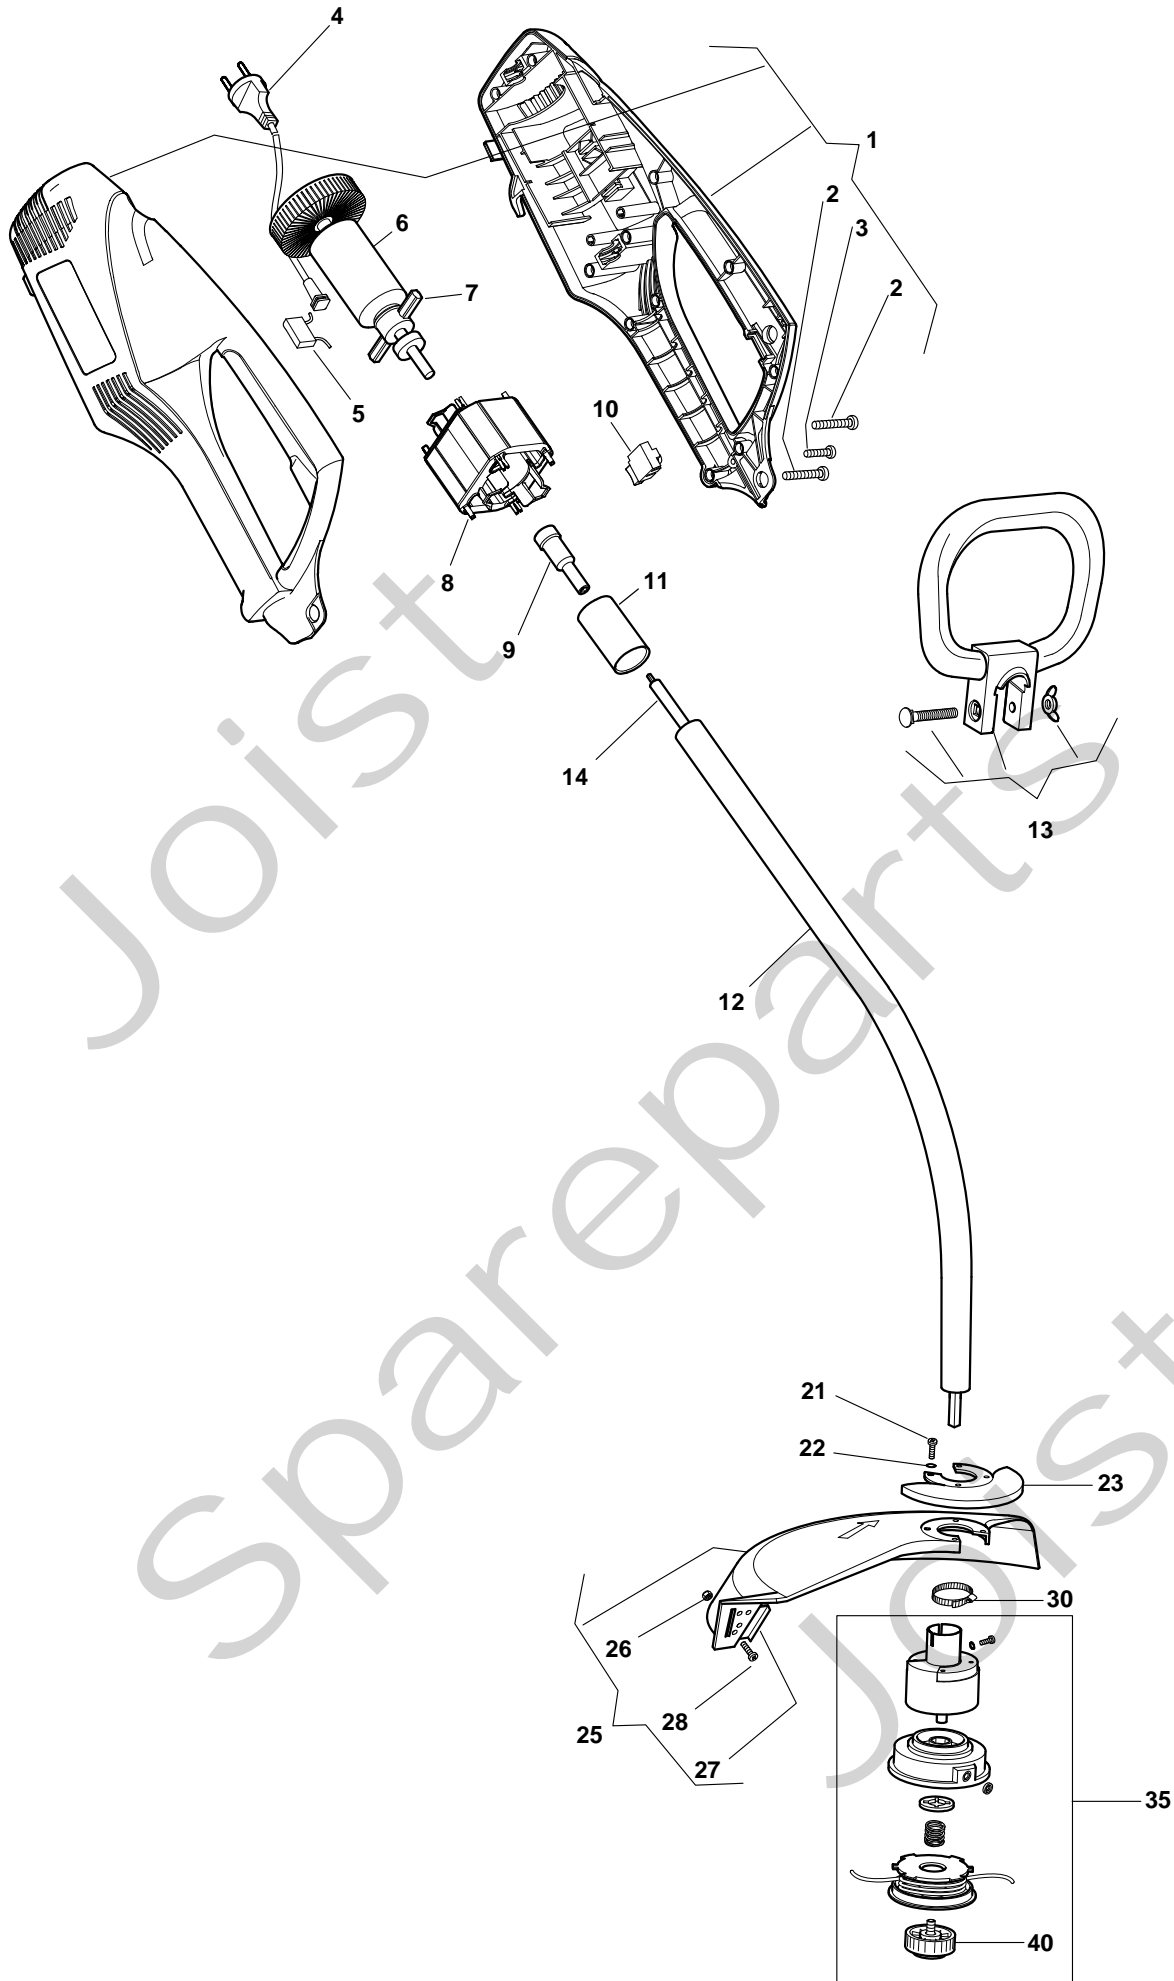

Genuine Spare Parts

www.stiga.com

ST 750 Model Year 2012

- Use GLOBAL GARDEN PRODUCT Genuine Spare Parts specified in the parts list for repair and/or replacement.
- The contents described in the parts list may change due to improvement.
- The drawings of the spare parts are only indicative and might not represent the part in question exactly.
- The indications "right" - "left" - "front" - "rear" refer to the position of the operator when using the machine.
- When placing orders of parts for repair and/or replacement, make sure that the illustrated parts list is the one applying to the machine's year of manufacture, as shown on the identification plate attached to the machine.

THIS INFORMATION IS NOT INTENDED FOR SALE OR RESALE, AND THIS NOTICE MUST REMAIN ON ALL COPIES.

STIGA®

Pos. Fig.	Antal Quantity	Art No Part No	Benämning	Description	Anmärkning Notes
1	1	6985072	Handtag, vä+hö	Semi-Handgrips Yellow	
2	11	6985034	Skruv	Screw	
3	1	6985051	Skruv	Screw	
4	1	6985065	Anslutn.kabel m.kont.	Feed Line With Plug	
5	1	6985033	Kondensator	Capacitor	
6	1	6985068	Rotor	Armature	
7	2	6985074	Borste	Brushhold	
8	1	6985077	Stator	Field	
9	1	6985069	Axelanslutning	Connecting Head Assy	
10	1	6985071	Brytare	Switch	
11	1	6985064	Distans	Spacer	
12	1	6985078	Transmissionsrör	Trasmission Pipe Ass.Y	
13	1	6985092	Handtag	Front Handgrip Ass.	
14	1	6985082	Transmissionsaxel	Transmission Shaft Ass.Y	
21	4	6985063	Skruv	Screw	
22	4	6985058	Bricka	Washer	
23	1	6985052	Krage	Collar	
25	1	6985090	Skyddskåpa	Safety Cover Ass.Y	
26	2	6985038	Mutter	Nut	
27	1	6985054	Kniv	Line Cutter	
28	2	6985036	Skruv	Screw	
30	1	6985089	Klämma	Clamp	
35	1	6985095	Skärhuvud kpl	Cutting Line Assy	
40	1	6985085	Knopp	Knob	