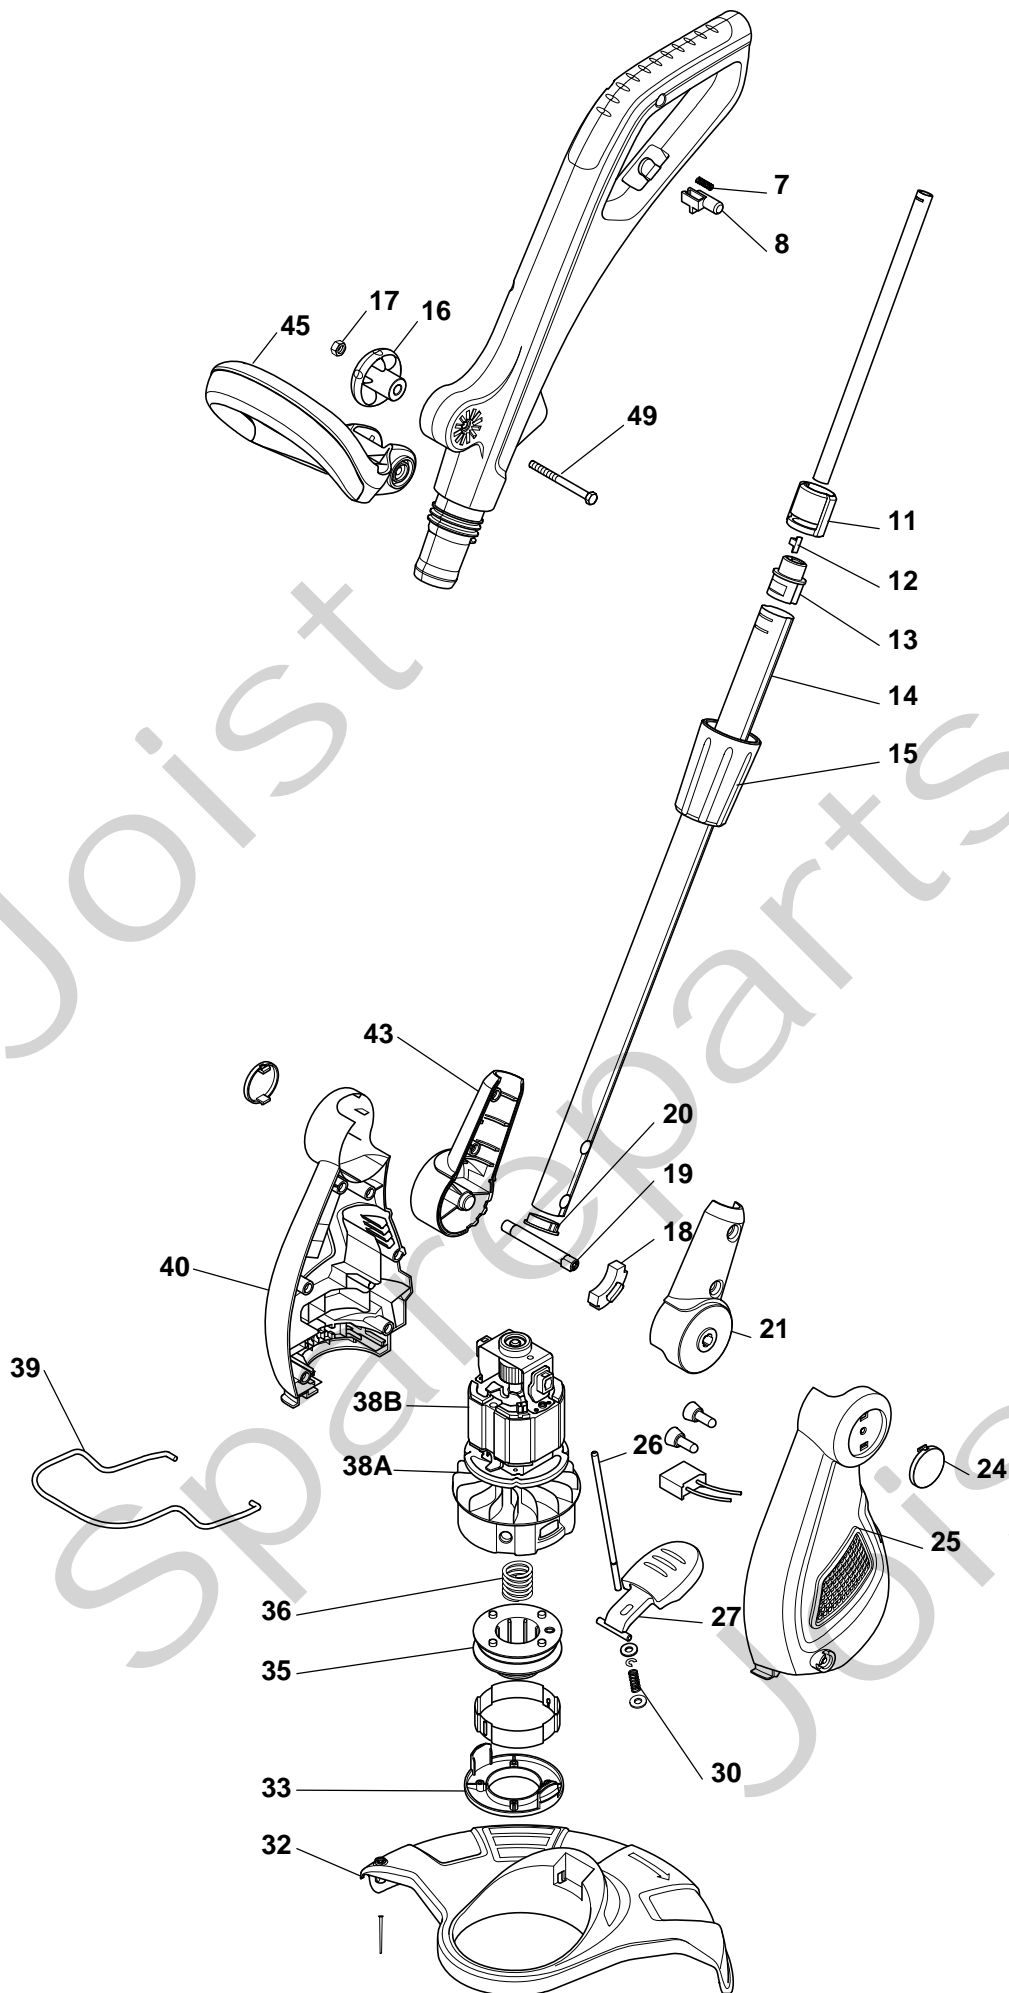

Genuine Spare Parts

www.stiga.com

SGT 600 Model Year 2012

- Use GLOBAL GARDEN PRODUCT Genuine Spare Parts specified in the parts list for repair and/or replacement.
- The contents described in the parts list may change due to improvement.
- The drawings of the spare parts are only indicative and might not represent the part in question exactly.
- The indications "right" - "left" - "front" - "rear" refer to the position of the operator when using the machine.
- When placing orders of parts for repair and/or replacement, make sure that the illustrated parts list is the one applying to the machine's year of manufacture, as shown on the identification plate attached to the machine.

THIS INFORMATION IS NOT INTENDED FOR SALE OR RESALE, AND THIS NOTICE MUST REMAIN ON ALL COPIES.

STIGA®

SGT 600

SGT 600

Pos. Fig.	Antal Quantity	Art No Part No	Benämning	Description	Anmärkning Notes
7	1	118800546/0	Fjäder	Spring	
8	1	118800547/0	Knap	Button	
11	1	118800548/0	Bussning	Bush	
12	1	118800549/0	Hållare	Retainer	
13	1	118800550/0	Bussning	Bush	
14	1	118800551/0	Styre-underdel	Handle, Lower Part	
15	1	118800552/0	Ringmutter	Ring Nut, External	
16	1	118800545/0	Knopp	Knob	
17	1	12292100/0	Mutter	Nut	
18	1	118800535/0	Guide	Guide	
19	1	118800534/0	Stift	Pin	
20	1	118800553/0	Packning	Oil Seal	
21	1	118800554/0	Skydd	Case	
24	2	118800555/0	Lock	Cap	
25	1	118800556/0	Skydd	Case	
26	1	118800557/0	Vevaxel	Shaft	
27	1	118800536/0	Bromspedal	Pedal	
30	1	118800537/0	Fjäder	Spring	
32	1	118800558/0	Stänkskydd	Safety Cover Ass.Y	
33	1	118800561/0	Skydd	Lower Guard	
35	1	1911-9126-01	Skärhuvud kpl	Cutting Line Assy	
36	1	118800563/0	Fjäder	Spring	
38b	1	118800539/0	Elmotor	Motor	
38a	1	118800540/0	Fläkt	Fan Motor	
39	1	118800538/0	Stötfångare	Protection	
40	1	118800559/0	Skydd	Right Housing	
43	1	118800560/0	Skydd	Right Rotation Body	
45	1	118800543/0	Handtag	Secondary Handle	
49	1	2112100	Skruv	Screw	