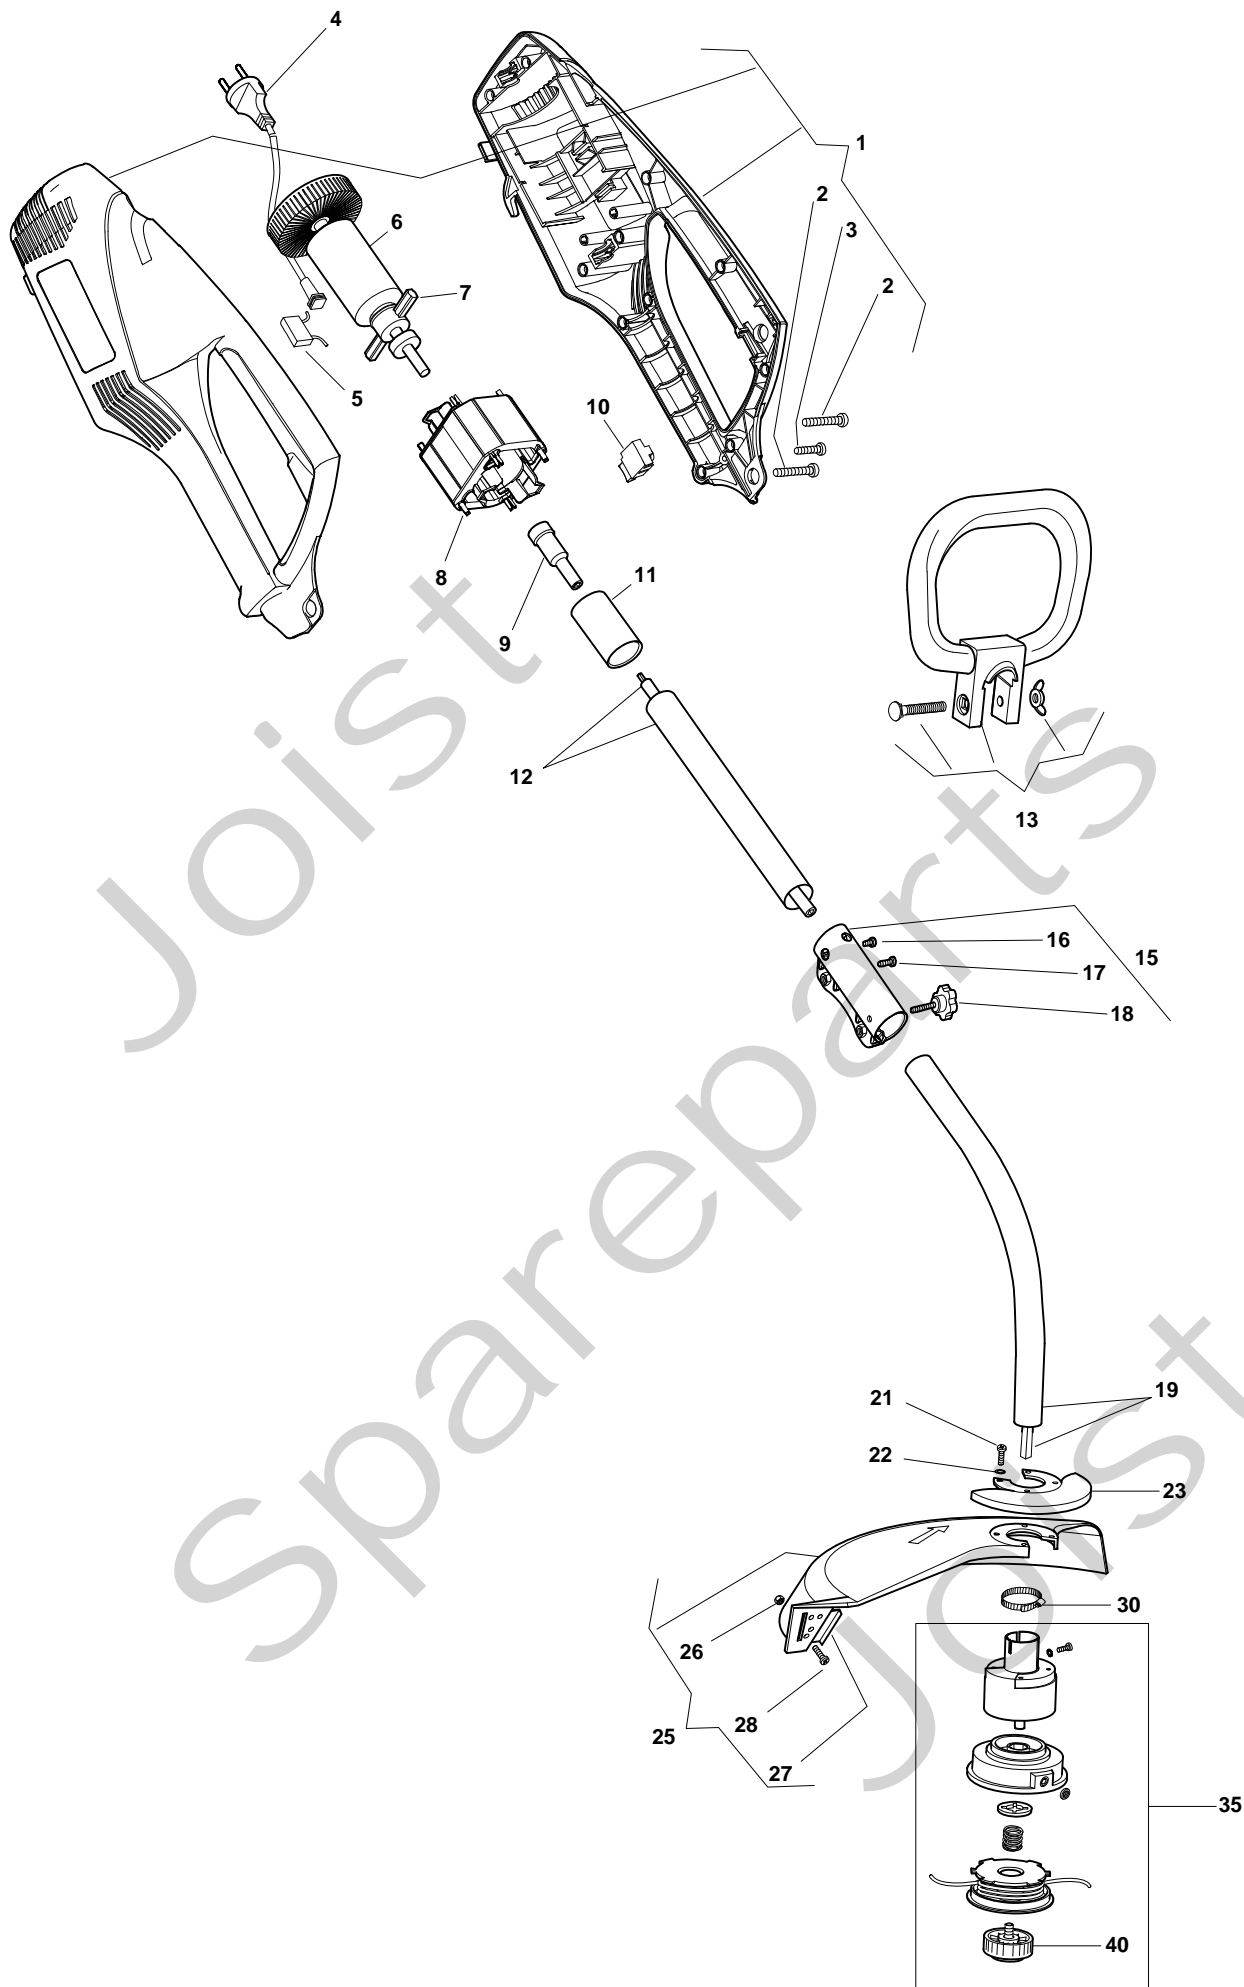

Genuine Spare Parts

www.stiga.com

ST 900 Model Year 2010

- Use GLOBAL GARDEN PRODUCT Genuine Spare Parts specified in the parts list for repair and/or replacement.
- The contents described in the parts list may change due to improvement.
- The drawings of the spare parts are only indicative and might not represent the part in question exactly.
- The indications "right" - "left" - "front" - "rear" refer to the position of the operator when using the machine.
- When placing orders of parts for repair and/or replacement, make sure that the illustrated parts list is the one applying to the machine's year of manufacture, as shown on the identification plate attached to the machine.

Decespugliatori

Decespugliatori

Pos. Fig.	Antal Quantity	Art No Part No	Benämning	Description	Anmärkning Notes
1	1	6985072	Handtag, vä+hö	Semi-Handgrips Yellow	
2	11	6985034	Skruv	Screw	
3	1	6985051	Skruv	Screw	
4	1	6985065	Anslutn.kabel m.kont.	Feed Line With Plug	
5	1	6985033	Kondensator	Capacitor	
6	1	6985066	Rotor	Armature	
7	2	6985074	Borste	Brushhold	
8	1	6985075	Stator	Field	
9	1	6985070	Axelanslutning	Connecting Head Assy	
10	1	6985071	Brytare	Switch	
11	1	6985064	Distans	Spacer	
12	1	6985080	Transm.rör + flexaxel	Assy Transm. Tube+Flex	
13	1	6985092	Handtag-främre	Front Handgrip Ass.	
15	1	6985093	Rörkoppling	Joint Chair Ass'Y	
16	1	6985060	Skruv	Screw	
17	1	6985061	Skruv	Screw	
18	1	6985059	Knopp	Knob	
19	1	6985079	Transm.rör + flexaxel	Assy Transm. Tube+Flex	
21	3	6985063	Skruv	Screw	
22	3	6985058	Bricka	Washer	
23	1	6985052	Krage	Collar	
25	1	6985090	Skyddskåpa	Safety Cover Ass.Y	
26	2	6985038	Mutter	Nut	
27	1	6985054	Kniv	Line Cutter	
28	2	6985036	Skruv	Screw	
30	1	6985089	Klämma	Clamp	
35	1	6985095	Skärhuvud kpl	Cutting Line Assy	
40	1	6985085	Knopp	Knob	