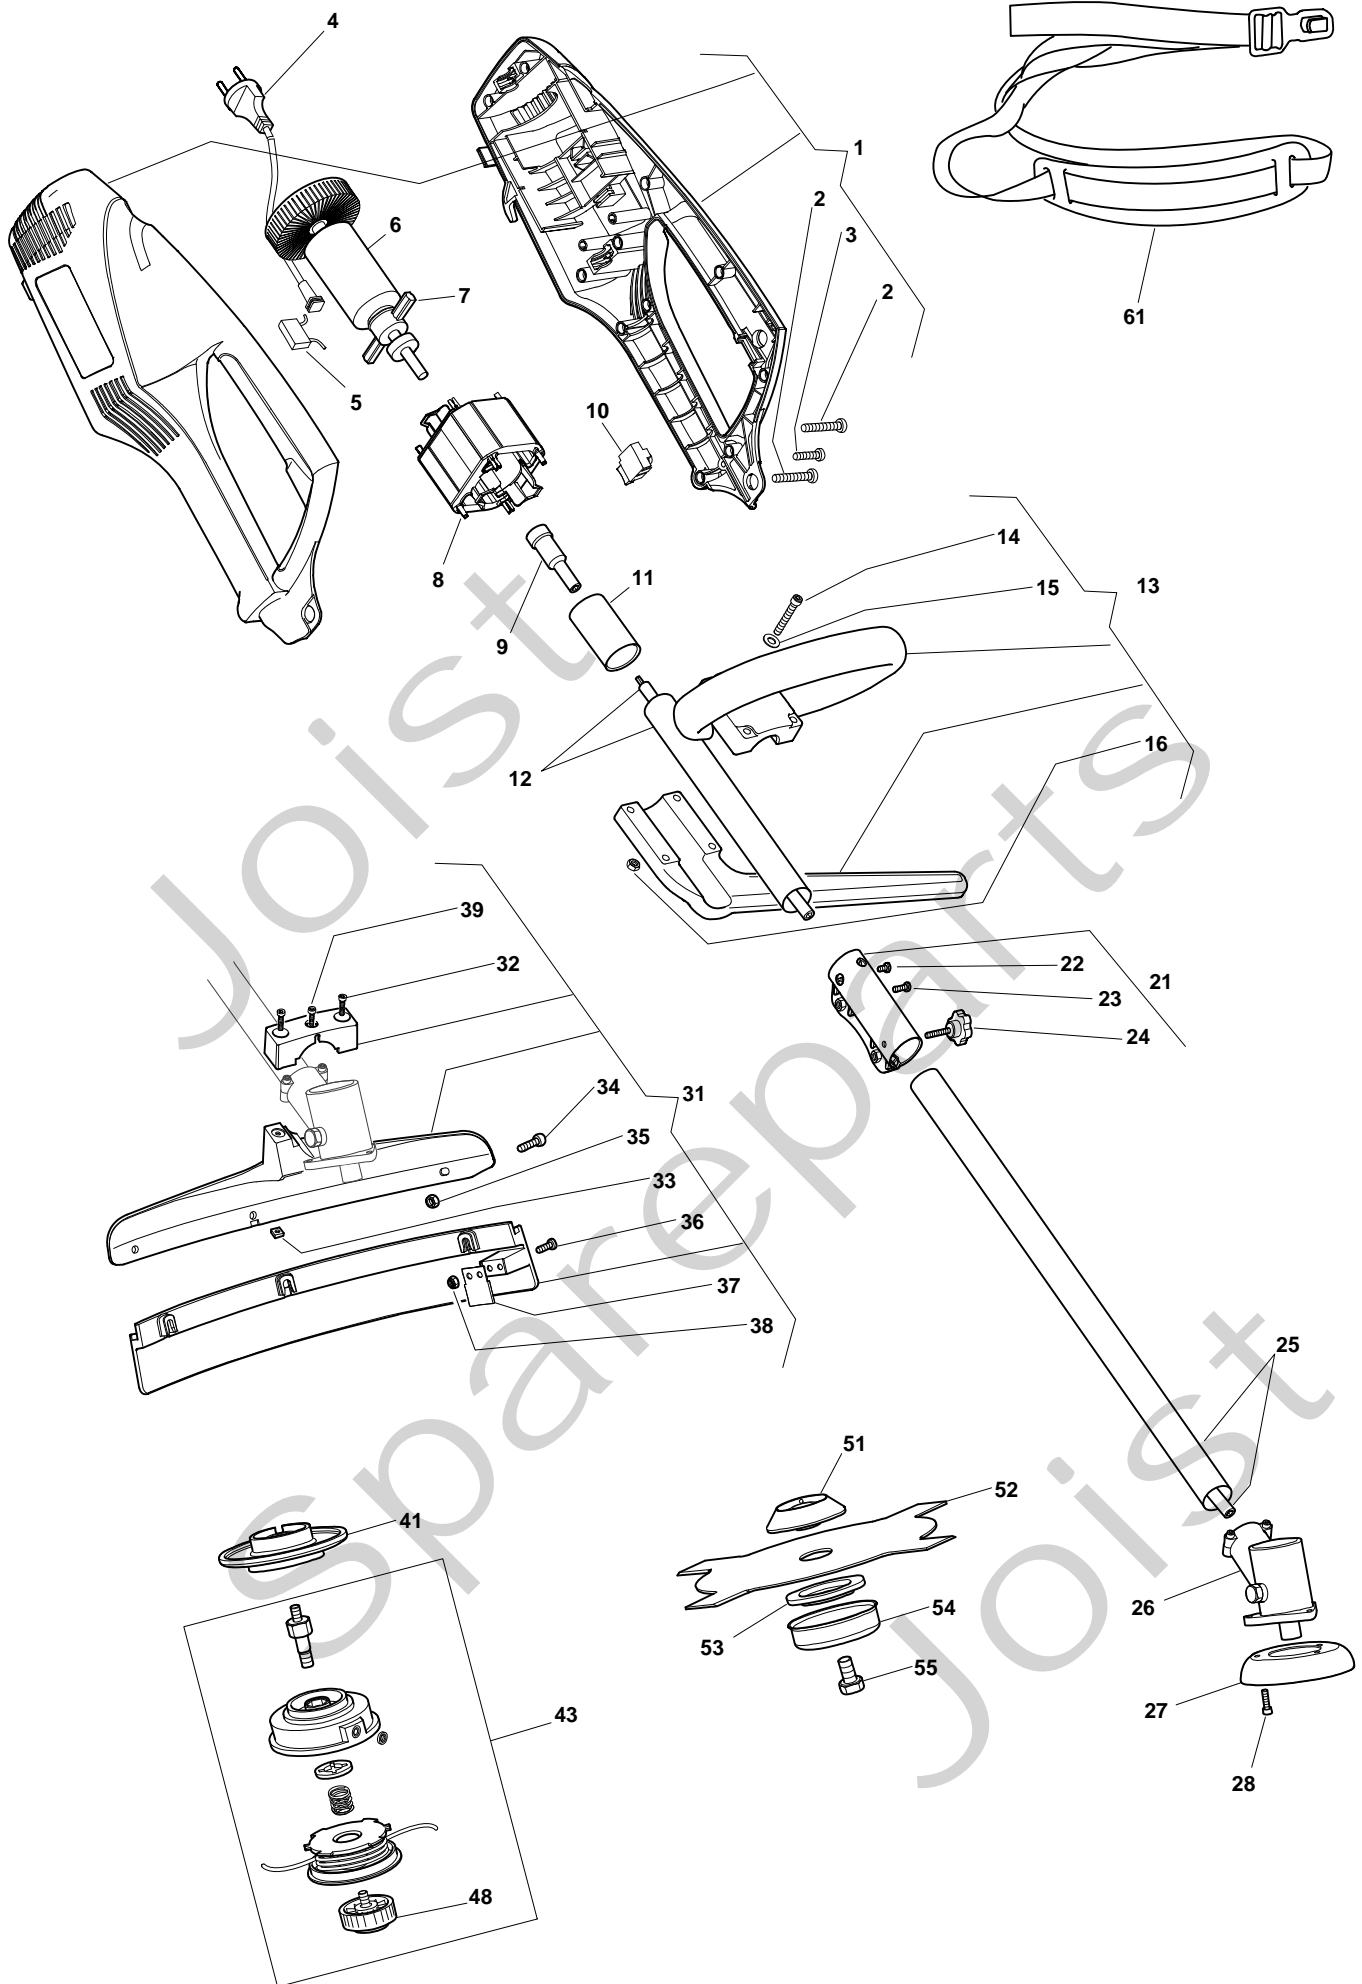

Decespugliatori

Decespugliatori

Pos. Fig.	Antal Quantity	Art No Part No	Benämning	Description	Anmärkning Notes
1	1	6985072	Handtag, vä+hö	Semi-Handgrips Yellow	
2	11	6985034	Skruv	Screw	
3	1	6985051	Skruv	Screw	
4	1	6985065	Anslutn.kabel m.kont.	Feed Line With Plug	
5	1	6985033	Kondensator	Capacitor	
6	1	6985067	Rotor	Armature	
7	2	6985074	Borste	Brushhold	
8	1	6985076	Stator	Field	
9	1	6985070	Axelanslutning	Connecting Head Assy	
10	1	6985071	Brytare	Switch	
11	1	6985064	Distans	Spacer	
12	1	6985080	Transm.rör + flexaxel	Assy Transm. Tube+Flex	
13	1	6985094	Handtag-främre	Front Handgrip Ass.	
14	4	6985055	Skruv	Screw	
15	4	6985056	Bricka	Washer	
16	4	6985029	Mutter	Nut	
21	1	6985093	Rörkoppling	Joint Chair Ass'Y	
22	1	6985060	Skruv	Screw	
23	1	6985061	Skruv	Screw	
24	1	6985059	Knopp	Knob	
25	1	6985081	Transm.axel + flexaxe	Assy Transm. Tube+Flex	
26	1	6985062	Snäckväxel kpl	Gear Case Assy	
27	1	6985042	Skydd	Guard	
28	2	6985049	Skruv	Screw	
31	1	6985091	Skyddskåpa	Safety Cover Ass.Y	
32	2	6985050	Skruv	Screw	
33	2	6985048	Mutter	Nut	
34	3	6985049	Skruv	Screw	
35	3	6985029	Mutter	Nut	
36	2	6985036	Skruv	Screw	
37	1	6985041	Kniv	Line Cutter	
38	2	6985038	Mutter	Nut	
39	1	6985049	Skruv	Screw	
41	1	6985046	Ringmutter-övre	Upper Ring Nut	
43	1	6985096	Skärhuvud kpl	Cutting Line Assy	
48	1	6985086	Knopp	Knob	
51	1	6985045	Fläns	Flange	
52	1	6985037	Röjklina	4 Teeth Disck	
53	1	6985044	Fläns	Flange	
54	1	6985043	Stabiliseringssskål	Stabilizer	
55	1	6985047	Skruv	Screw	
61	1	6985053	Sele	Harness