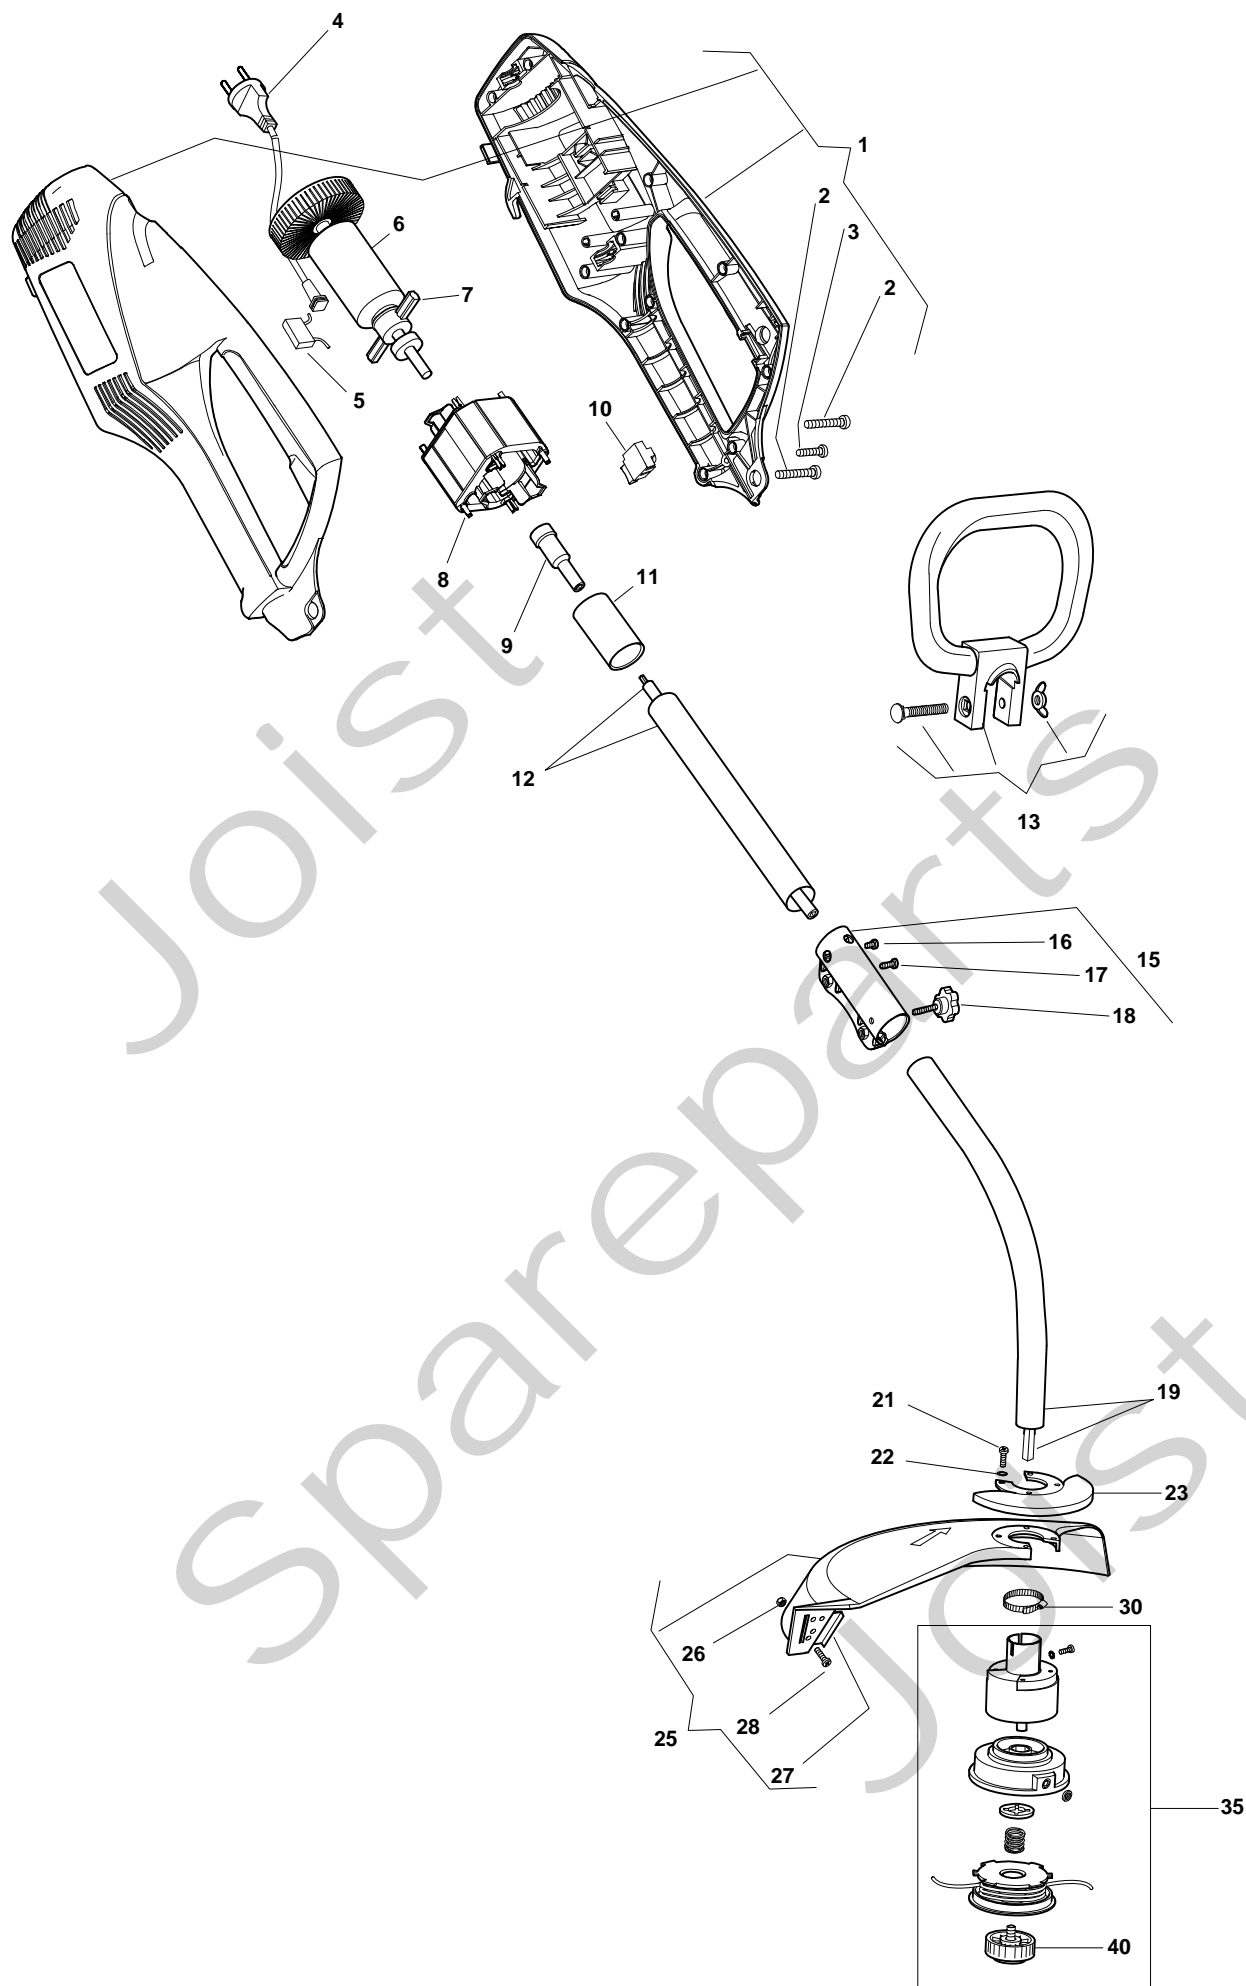

## ST 900 Model Year 2009

- Use GLOBAL GARDEN PRODUCT Genuine Spare Parts specified in the parts list for repair and/or replacement.
- The contents described in the parts list may change due to improvement.
- The drawings of the spare parts are only indicative and might not represent the part in question exactly.
- The indications "right" - "left" - "front" - "rear" refer to the position of the operator when using the machine.
- When placing orders of parts for repair and/or replacement, make sure that the illustrated parts list is the one applying to the machine's year of manufacture, as shown on the identification plate attached to the machine.

## Decespugliatori

Pos. Fig.	Antal Quantity	Art No Part No	Benämning	Description	Anmärkning Notes
1	1	6985072	Handtag, vä+hö	Semi-Handgrips Yellow	
2	11	6985034	Skruv	Screw	
3	1	6985051	Skruv	Screw	
4	1	6985065	Anslutn.kabel m.kont.	Feed Line With Plug	
5	1	6985033	Kondensator	Capacitor	
6	1	6985066	Rotor	Armature	
7	2	6985074	Borste	Brushhold	
8	1	6985075	Stator	Field	
9	1	6985070	Axelanslutning	Connecting Head Assy	
10	1	6985071	Brytare	Switch	
11	1	6985064	Distans	Spacer	
12	1	6985080	Transm.rör + flexaxel	Assy Transm. Tube+Flex	
13	1	6985092	Handtag-främre	Front Handgrip Ass.	
15	1	6985093	Rörkoppling	Joint Chair Ass'Y	
16	1	6985060	Skruv	Screw	
17	1	6985061	Skruv	Screw	
18	1	6985059	Knopp	Knob	
19	1	6985079	Transm.rör + flexaxel	Assy Transm. Tube+Flex	
21	3	6985063	Skruv	Screw	
22	3	6985058	Bricka	Washer	
23	1	6985052	Krage	Collar	
25	1	6985090	Skyddskåpa	Safety Cover Ass.Y	
26	2	6985038	Mutter	Nut	
27	1	6985054	Kniv	Line Cutter	
28	2	6985036	Skruv	Screw	
30	1	6985089	Klämma	Clamp	
35	1	6985095	Skärhuvud kpl	Cutting Line Assy	
40	1	6985085	Knopp	Knob	