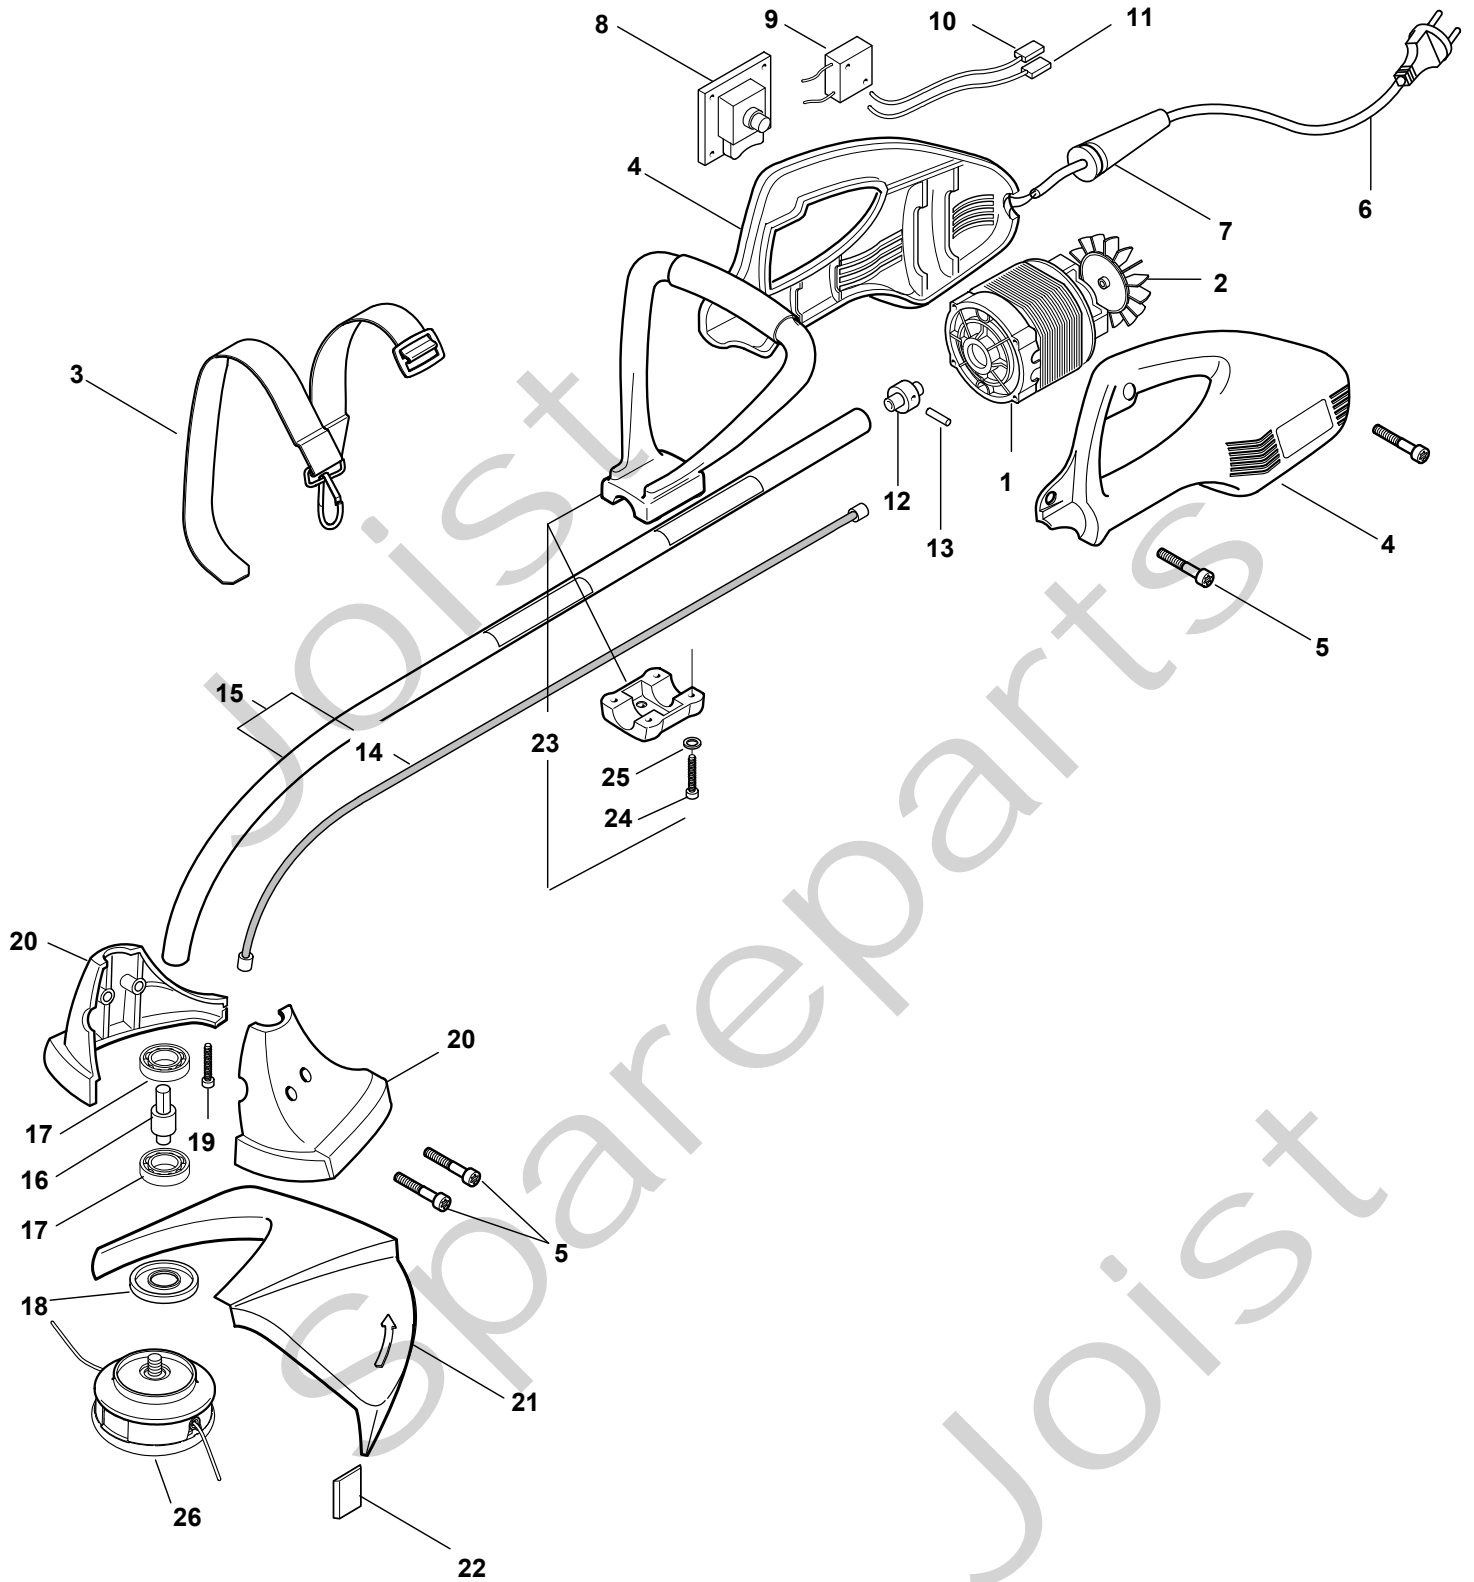

Genuine Spare Parts

www.stiga.com

ST 1100 Model Year 2011

- Use GLOBAL GARDEN PRODUCT Genuine Spare Parts specified in the parts list for repair and/or replacement.
- The contents described in the parts list may change due to improvement.
- The drawings of the spare parts are only indicative and might not represent the part in question exactly.
- The indications "right" - "left" - "front" - "rear" refer to the position of the operator when using the machine.
- When placing orders of parts for repair and/or replacement, make sure that the illustrated parts list is the one applying to the machine's year of manufacture, as shown on the identification plate attached to the machine.

ST 1100

Pos. Fig.	Antal Quantity	Art No Part No	Benämning	Description	Anmärkning Notes
1	1	8253840	Motor Kpl	Motor Assembly	
2	1	4564000	Fläkt	Impeller	
3	1	4253420	Bärrem	Brace	
4	1	8563210	Handtag, vä+hö, gul	Semi-Handgrips Yellow	
5	18	2123210	Skruv	Screw	
7	1	3744767	Kabelskydd	Feed Fairlead	
8	1	3211200	Brytare	Switch	
9	1	3211210	Kondensator	Condenser	
10	1	3211300	Jordkabel	Motor-Switch Cable,Long	
10A	1	3211301	Jordkabel	Motor-Switch Cable,Long	
11	1	3211310	Jordkabel	Motor-Switch Cable Short	
11A	1	3211311	Jordkabel	Motor-Switch Cable Short	
12	1	3750200	Axelkoppling	Flex ble Transm. Shaff Joint	
13	1	3314170	Spannstift	Elastic Plug	
14	1	4253830/1	Flexaxel	Flex ble Shaft	
15	1	4252180/1	Drivaxelrör kpl	Assy Transm. Tube+Flex	
16	1	3643020	Axel-skärhuvud	Head Shaft	
17	2	3112280	Kullager	Bearing	
18	1	3614630	Övre ringmutter	Upper Ring Nut	
19	1	2123100	Skruv	Screw	
20	1	8563240	Kåpa, vä+hö	Head Half-Casing Set	
21	1	4563231/1	Skyddskåpa	Safety Cover Ass.Y	
22	1	3614640	Kniv	Line Cutter Blade	
23	1	8250360	Handtag	Front Handgrip Ass.	
24	4	2123110	Skruv	Screw	
25	8	2312090	Bricka	Washer	
26	1	23155002/1	Skärhuvud kpl	2 Hedges Nylon Head	