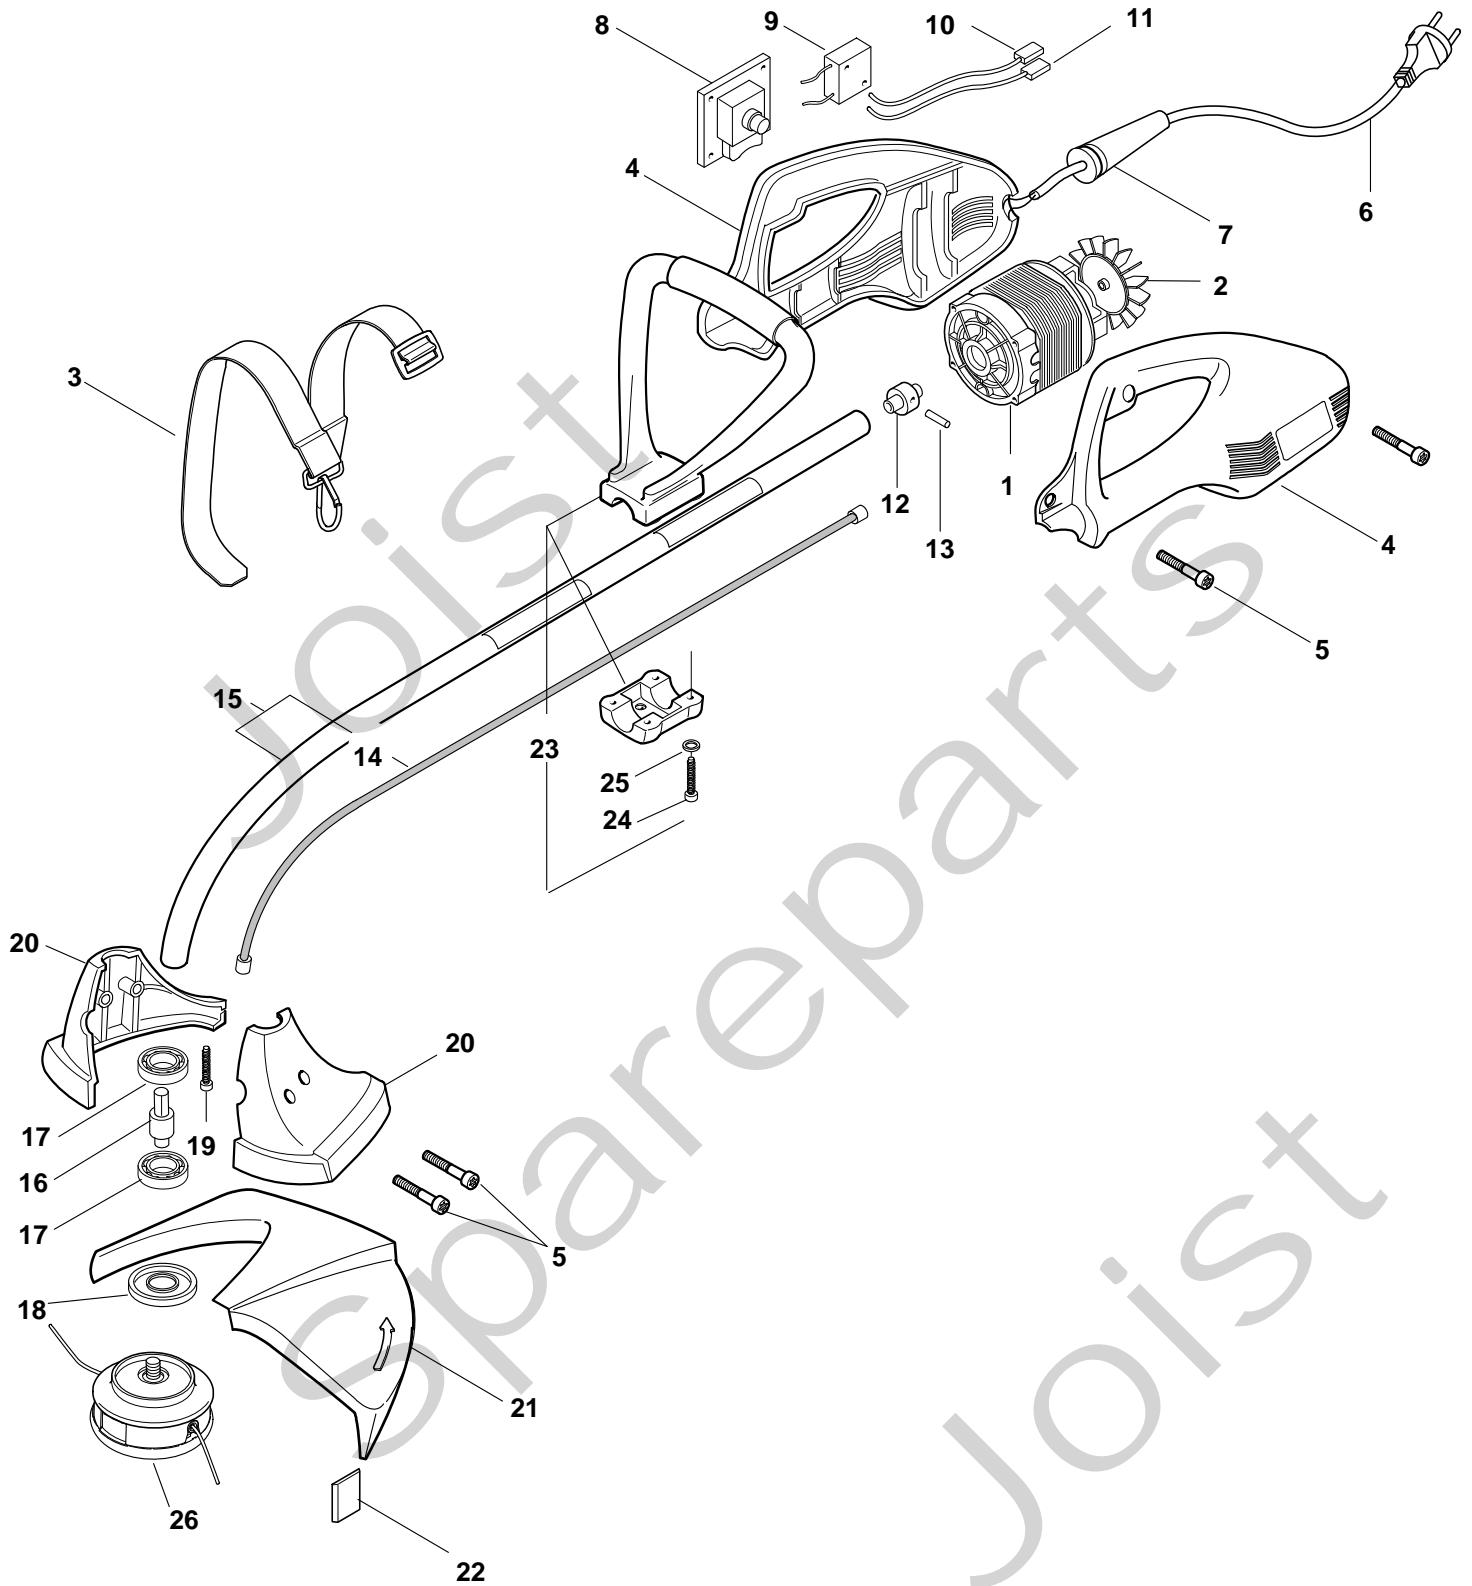

## ST 1100 Model Year 2010

- Use GLOBAL GARDEN PRODUCT Genuine Spare Parts specified in the parts list for repair and/or replacement.
- The contents described in the parts list may change due to improvement.
- The drawings of the spare parts are only indicative and might not represent the part in question exactly.
- The indications "right" - "left" - "front" - "rear" refer to the position of the operator when using the machine.
- When placing orders of parts for repair and/or replacement, make sure that the illustrated parts list is the one applying to the machine's year of manufacture, as shown on the identification plate attached to the machine.

## ST 1100

Pos. Fig.	Antal Quantity	Art No Part No	Benämning	Description	Anmärkning Notes
1	1	8253840	Motor kpl	Motor Assembly	
2	1	4564000	Fläkt	Impeller	
3	1	4253420	Bärrem	Brace	
4	1	8563210	Handtag, vä+hö, gul	Semi-Handgrips Yellow	
5	18	2123210	Skruv	Screw	
6	1	3211290	Kabel	Feed Line With Plug	
6	1	3211440	Anslutningskabel	Power Cord Assy	CH - BRA
6	1	3211540	Anslutningskabel	Power Cord Assy	ARG
7	1	3744767	Kabelskydd	Feed Fairlead	
8	1	3211200	Brytare	Switch	
9	1	3211210	Kondensator	Condenser	
10	1	3211300	Jordkabel	Motor-Switch Cable,Long	
10A	1	3211301	Jordkabel	Motor-Switch Cable,Long	
11	1	3211310	Jordkabel	Motor-Switch Cable Short	
11A	1	3211311	Jordkabel	Motor-Switch Cable Short	
12	1	3750200	Axelkoppling	Flexible Transm. Shaft Joint	
13	1	3314170	Stift	Elastic Plug	
14	1	4253830/1	Flexaxel	Flexible Shaft	
15	1	4252180/1	Drivaxelrör kpl	Assy Transm. Tube+Flex	
16	1	3643020	Axel-skärhuvud	Head Shaft	
17	2	3112280	Kullager	Bearing	
18	1	3614630	Övre ringmutter	Upper Ring Nut	
19	1	2123100	Skruv	Screw	
20	1	8563240	Kípa, vä+hö	Head Half-Casing Set	
21	1	4563231/1	Skyddskípa	Safety Cover Ass.Y	
22	1	3614640	Kniv	Line Cutter	
23	1	8250360	Handtag-frámre kpl	Front Handgrip Ass.	
24	4	2123110	Skruv	Screw	
25	8	2312090	Bricka	Washer	
26	1	23155002/1	Skärhuvud kpl	2 Hedges Nylon Head	