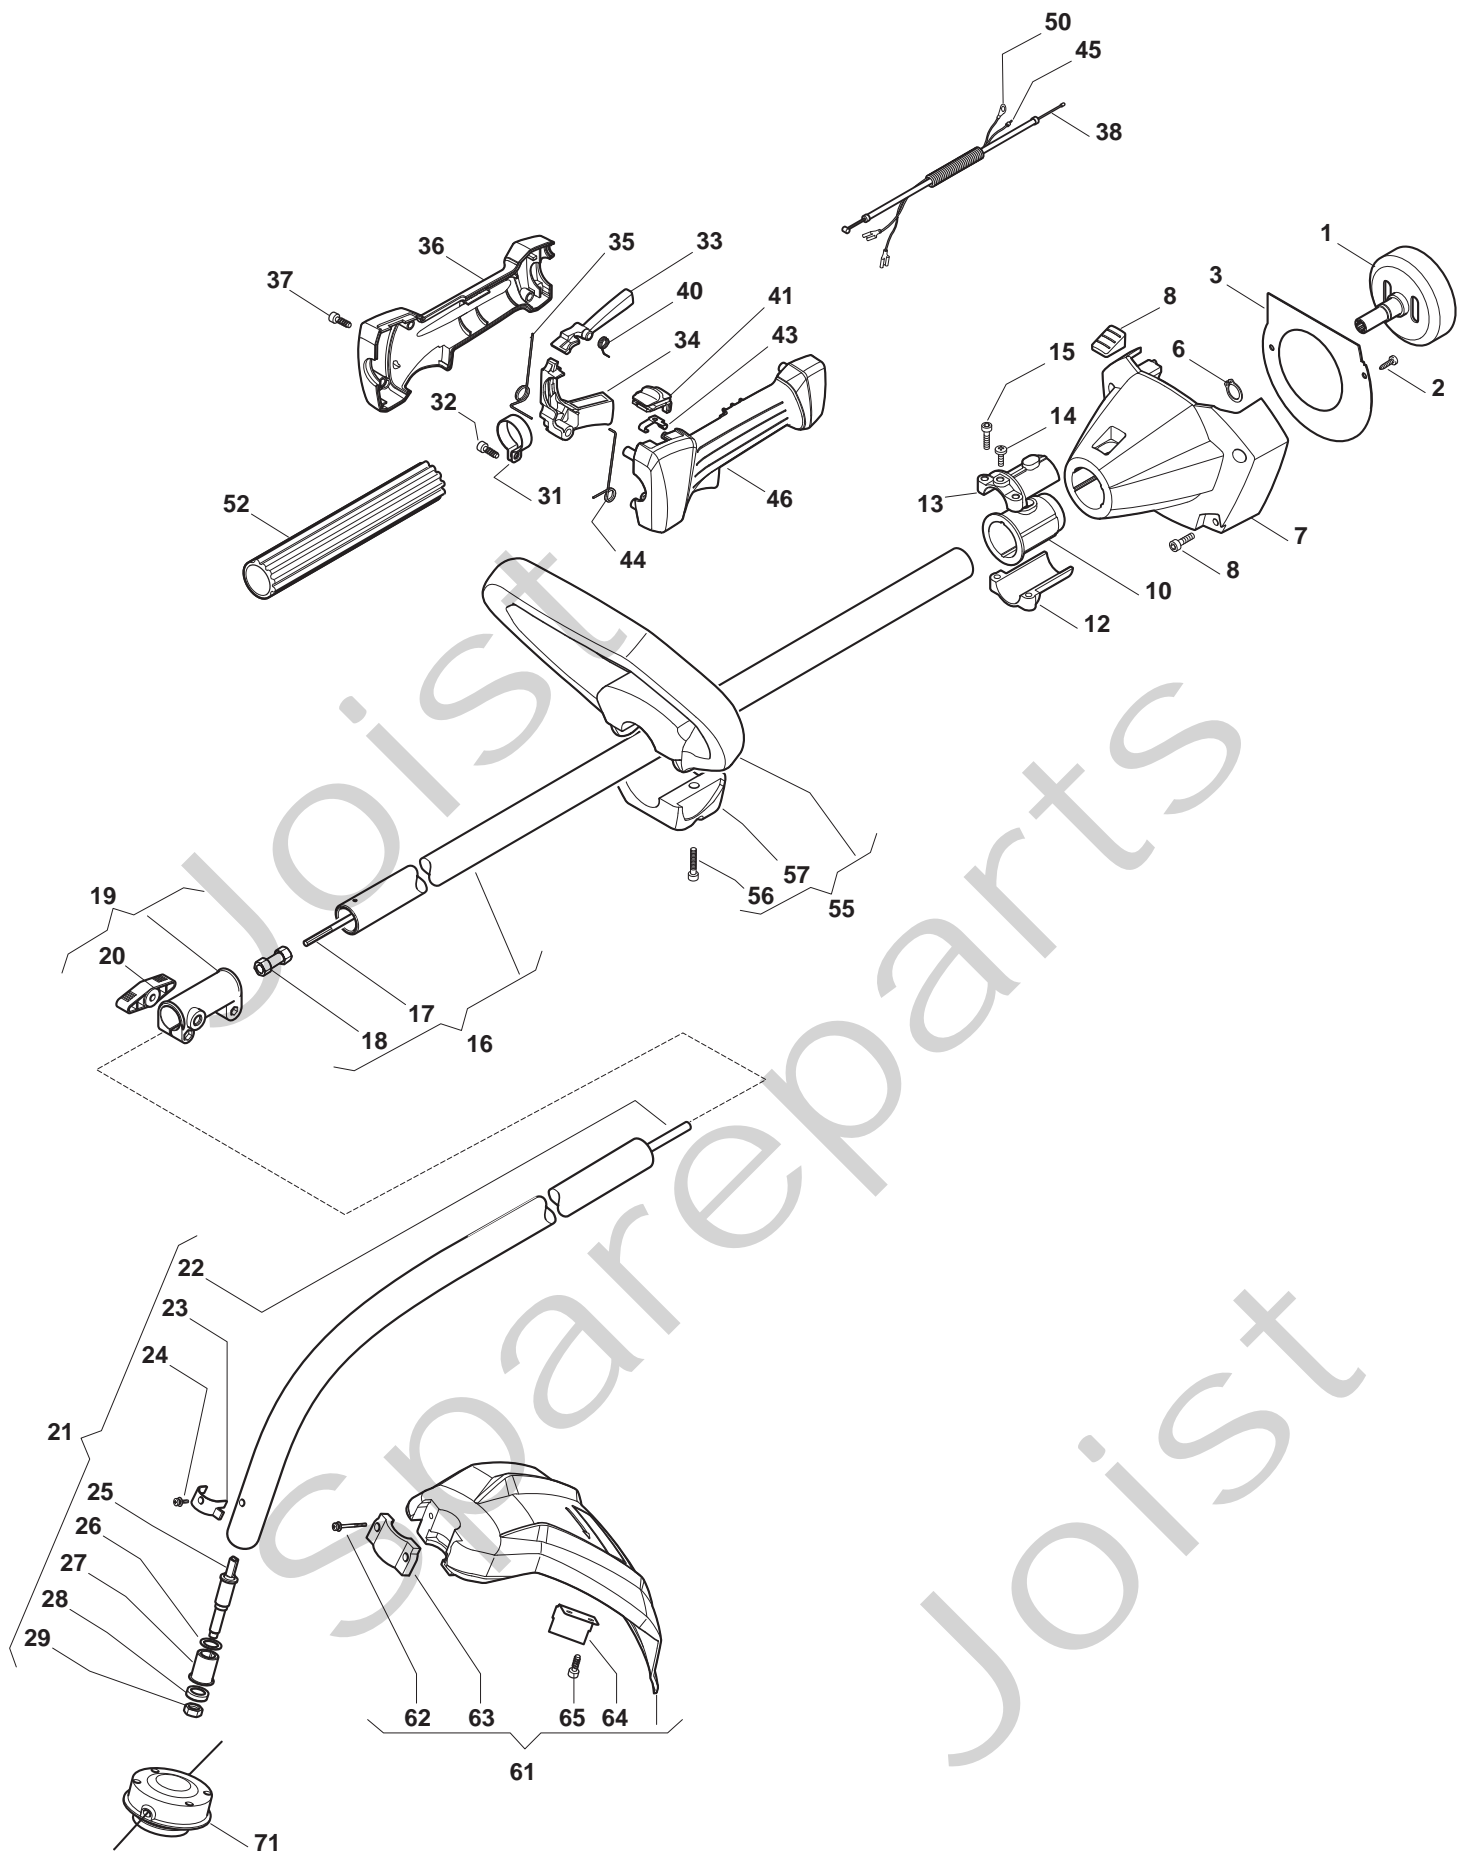

Position	Part No.	Q.Ty	Description
1	123050011/0	1	Drum Ass'Y, Clutch
2	112727815/0	2	Screw
3	118801235/0	1	Guard
6	112609200/0	1	Seeger
7	118801285/0	1	Clutch Case Yellow
8	118801236/0	1	Button
8	2135131	2	Screw
10	118801308/0	1	Reduction
12	118801307/0	1	Support
13	118801306/0	1	Support
14	2112140	1	Screw
15	2135060	2	Screw
16	183869072/0	1	Assy Transm. Tube+Flex
17	118801343/0	1	Trasmission Shaft
18	118801344/0	1	Joint Chair Ass'Y
19	183260002/0	1	Connecting Head Assy
20	123593510/0	1	Knob
21	118801376/0	1	Assy Transm. Tube+Flex
22	118801352/0	1	Flexible Shaft
23	123650111/0	1	Plate
24	2135020	1	Screw
25	118801326/0	1	Head Shaft
27	118801351/0	1	Joint Chair Ass'Y
28	118801350/0	1	Oil Seal
29	118801346/0	1	Nut
31	118801337/0	1	Clamp
32	2112030	2	Screw
33	118801335/0	1	Safety Lever ,Red
34	118801336/0	1	Throttle Lever,Red
35	118801334/0	1	Spring
36	118801372/0	1	Right Handgrip, Yellow
37	112735105/0	4	Screw
38	118801354/0	1	Wire Ass.Y
40	118801333/0	1	Spring
41	118801329/0	1	Stop Knob,Red
43	118801330/0	1	Stop Plate
44	118801338/0	1	Spring
45	118801328/0	1	Stop Wire
46	118801374/0	1	Left Handgrip, Yellow
50	118801322/0	1	Earth Cable
52	123170004/0	1	Spacer
55	118801347/0	1	Front Handle Ass.Y
56	2135060	2	Screw
57	118801348/0	1	Lower Support
61	118801349/0	1	Safety Cover Ass.Y, Black
62	2135060	2	Screw
63	123052003/0	1	Cover
64	123311012/0	1	Line Cutter
65	112728450/0	2	Screw
71	123155008/0	1	2 Hedges Nylon Head