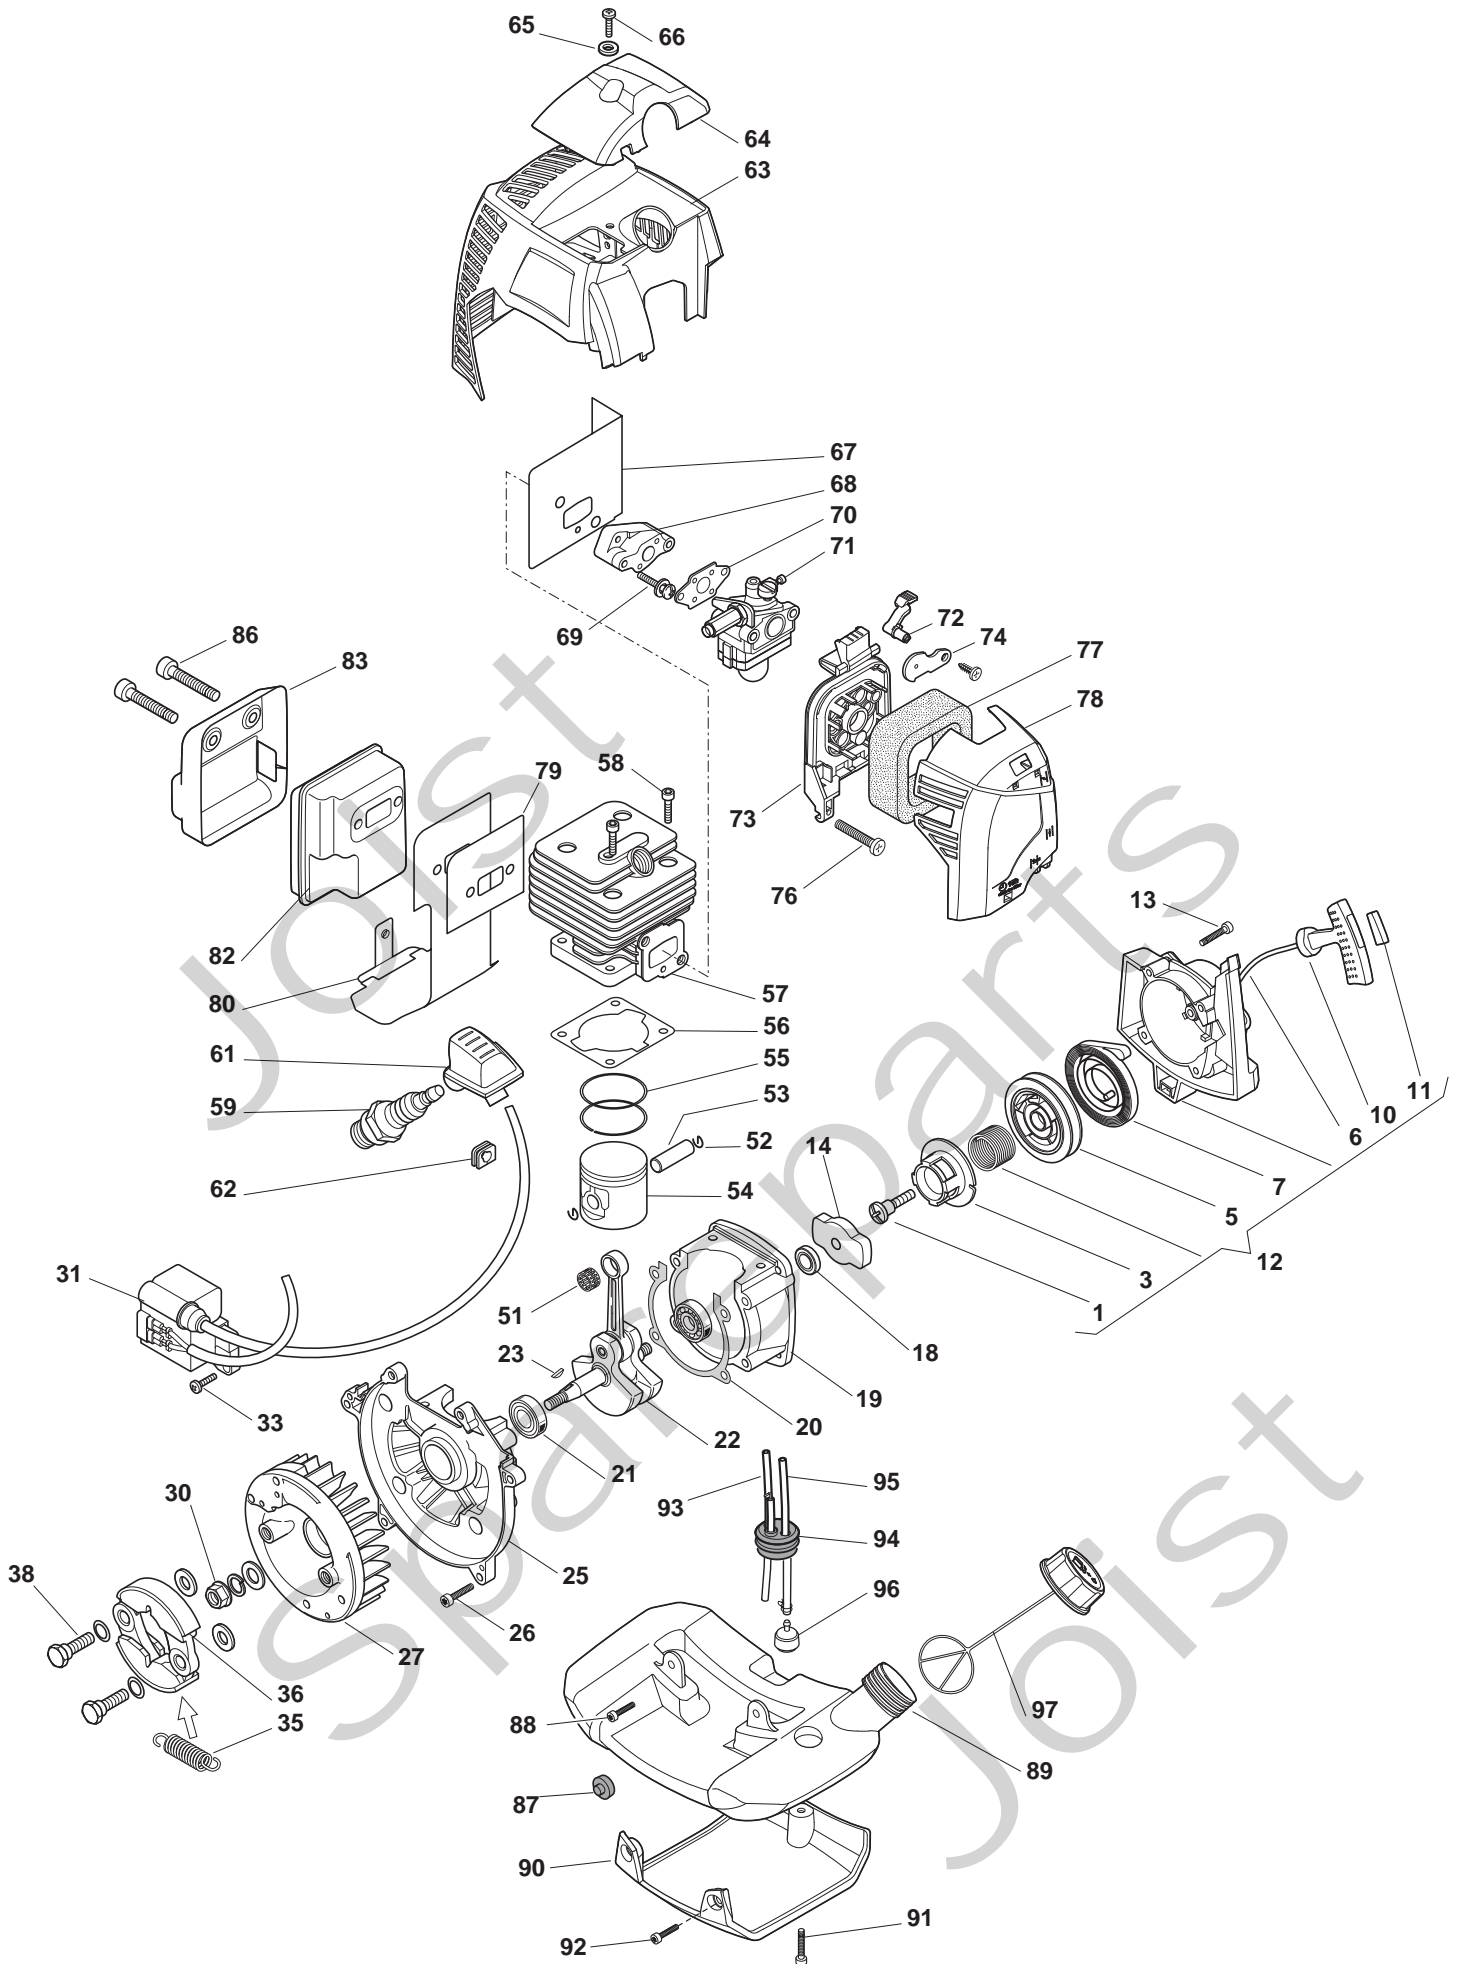

Position	Part No.	Q.Ty	Description
1	2112030	1	Screw
3	118801241/0	1	Hub
5	118801240/0	1	Starter Pulley
6	118801225/0	1	Starter Cord
7	118801242/0	1	Spring
10	118801238/0	1	Starter Handle
11	118801239/0	1	Retainer
12	118801237/0	1	Starter Ass.Y Black
13	2135060	4	Screw
14	118801226/0	1	Starter Cup Ass.Y
18	119035159/0	2	Seal Ring
19	123685024/0	1	Crank Case
20	123280046/0	1	Crankcase Gasket
21	114215218/0	2	Ball Bearing
22	123020024/0	1	Crankshaft
23	123072002/0	1	Woodruff Key
25	123685025/0	1	Crank Case
26	2132140	4	Screw
27	123880010/0	1	Flywheel
30	112154200/0	1	Nut
31	118801231/0	1	Electronic Coil
33	2135030	2	Screw
35	123430582/0	1	Spring
36	123400002/0	2	Clutch Unit
38	123878057/0	2	Screw
40	112727815/0	2	Screw
51	123235006/0	1	Ball Bearing
52	123202005/0	2	Washer, Piston Pin
53	123760005/0	1	Piston Pin
54	123590007/0	1	Piston
55	123204009/0	2	Piston Ring
56	123280044/0	1	Gasket
57	123071013/0	1	Cylinder Assy
58	2132330	4	Screw
59	3210024	1	Spark Plug
61	118801232/0	1	Spark Plug Cover
62	123275023/0	1	Grommet
63	118801287/0	1	Yellow Cylinder Cover
64	118801289/0	1	Yellow Cover
65	118801255/0	1	Gasket
66	2132330	1	Screw
67	123280040/0	1	Gasket
68	123073508/0	1	Intake Manifold
69	2135060	2	Screw
70	118801227/0	1	Carburetor Gasket
71	123054025/0	1	Carburettor
72	118801229/0	1	Lever
73	118801228/0	1	Air Filter Support
74	123190000/0	1	Choke Lever
76	2132160	2	Screw
77	123220011/0	1	Air Filter
78	118801291/0	1	Filter Cover Yellow
79	118801320/0	1	Gasket
80	118801247/0	1	Muffler Gasket