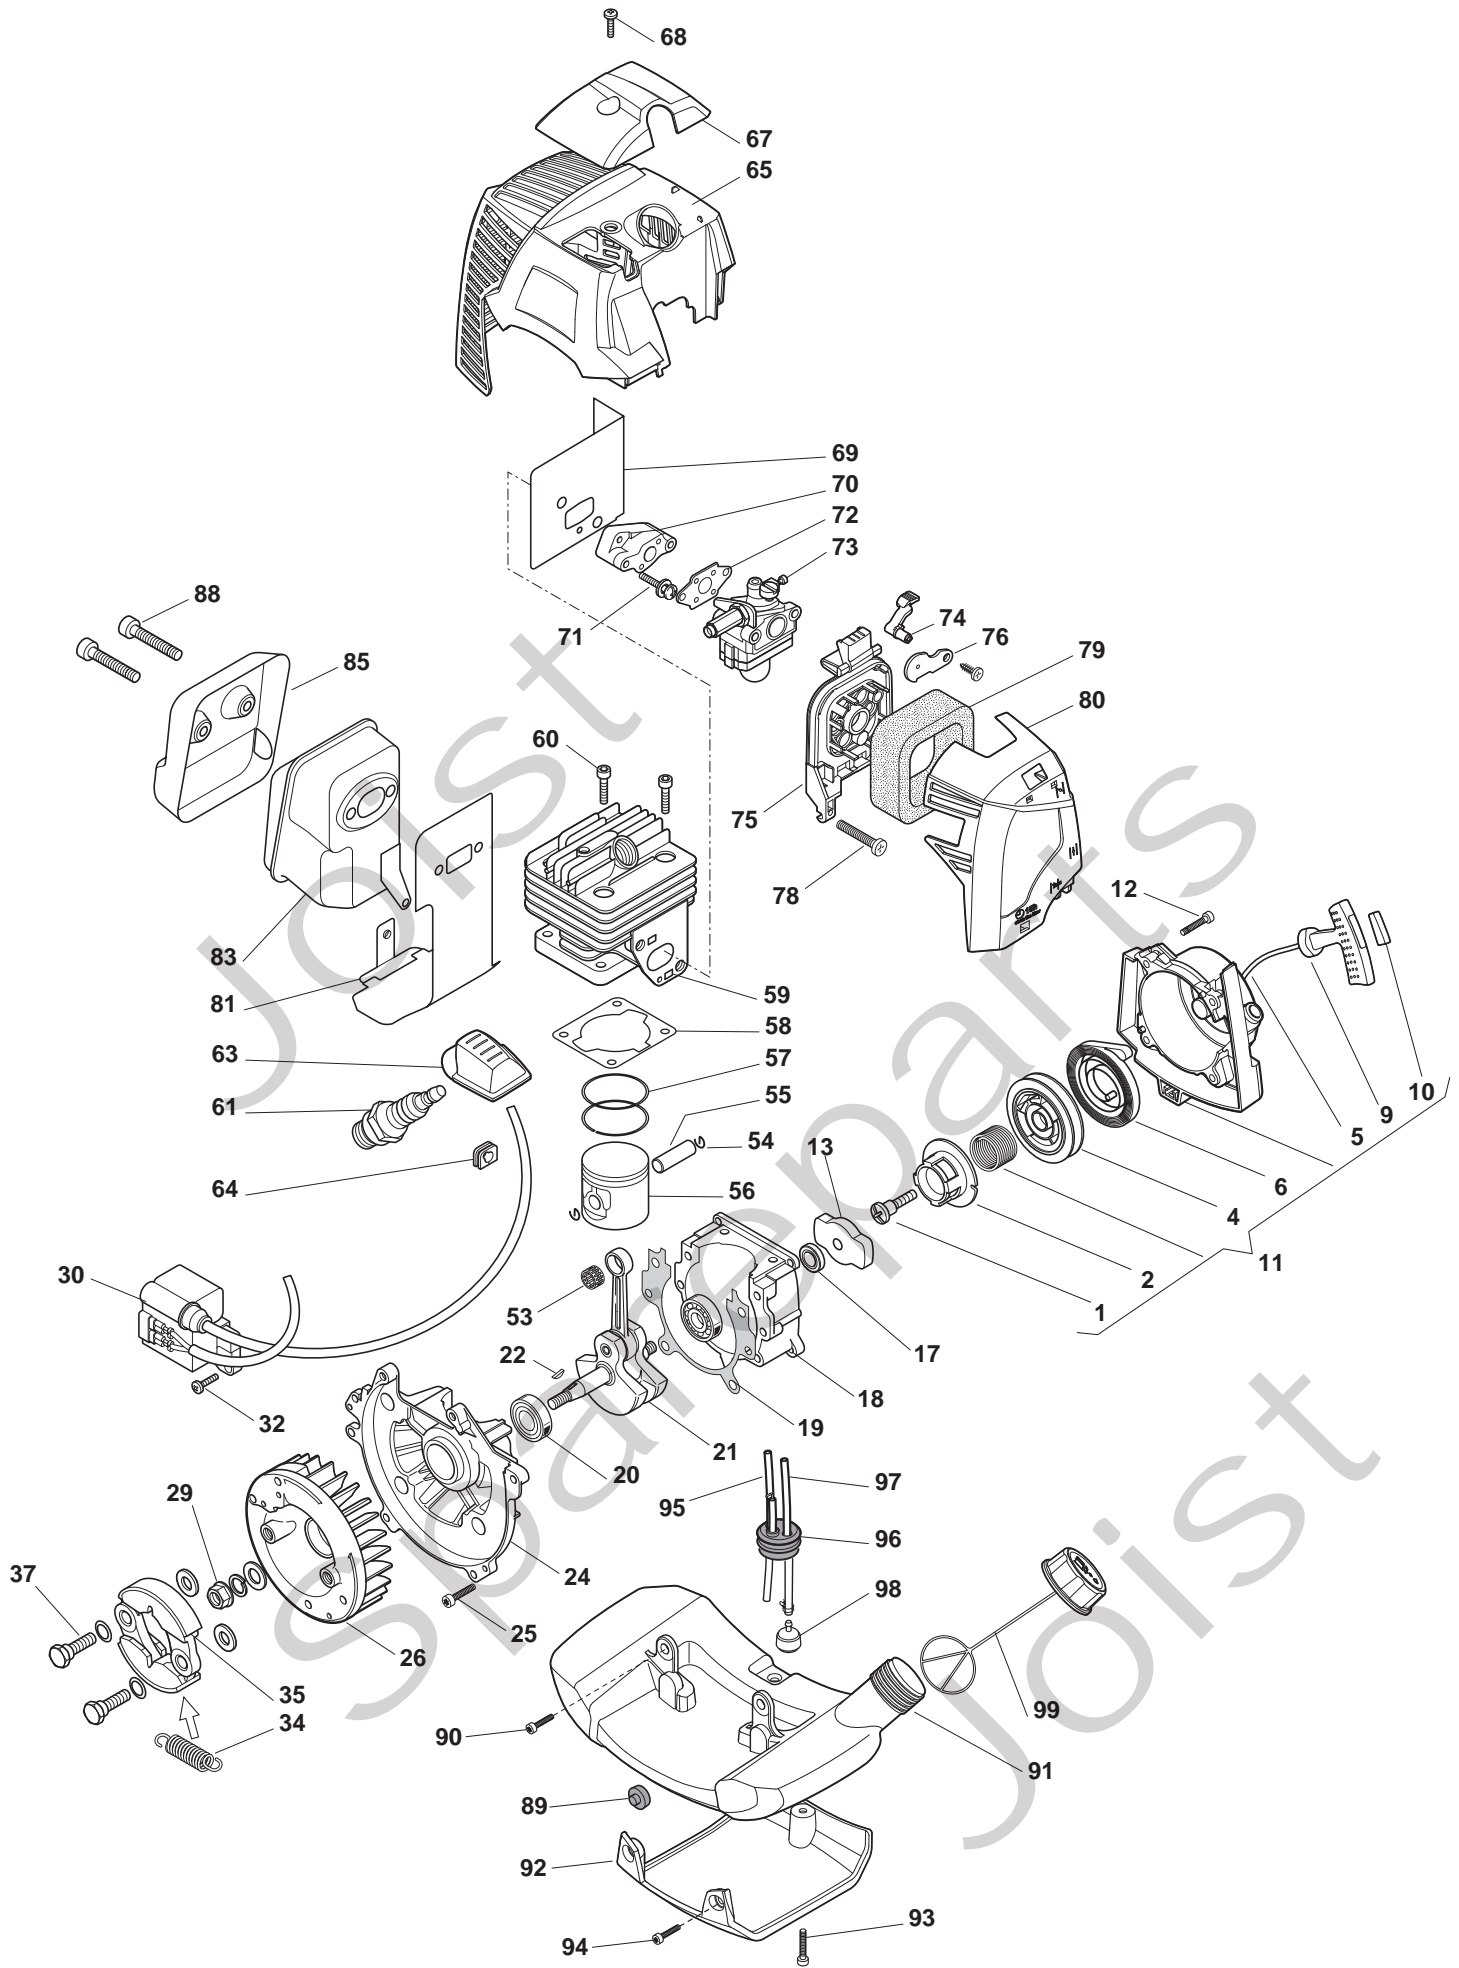

Position	Part No.	Q.Ty	Description
1	118801251/0	1	Screw
2	118801250/0	1	Hub
4	118801249/0	1	Starter Pulley
5	118801252/0	1	Starter Cord
6	118801253/0	1	Spring
9	118801263/0	1	Starter Handle
10	118801264/0	1	Retainer
11	118801262/0	1	Starter Ass.Y Black
12	2135030	4	Screw
13	118801254/0	1	Starter Cup Ass.Y
17	119035159/0	2	Seal Ring
18	123685026/0	1	Crank Case
19	123280047/0	1	Crankcase Gasket
20	114215218/0	2	Bearing
21	123020025/0	1	Crankshaft
22	123072002/0	1	Woodruff Key
24	123685027/0	1	Crank Case
25	2132140	4	Screw
26	123880018/0	1	Flywheel
29	112154200/0	1	Nut
30	123044018/0	1	Electronic Coil
32	2135030	2	Screw
34	123430583/0	1	Spring
35	123430583/0	2	Clutch Unit
37	123878058/0	2	Screw
53	123235007/0	1	Ball Bearing
54	123202009/0	2	Washer, Piston Pin
55	123760007/0	1	Piston Pin
56	123590008/0	1	Piston
57	123204010/0	2	Piston Ring
58	123280045/0	1	Gasket
59	123071024/0	1	Cylinder Assy
60	2132330	4	Screw
61	3210024	1	Spark Plug
63	118801258/0	1	Spark Plug Cover
64	123275023/0	1	Grommet
65	118801460/0	1	Yellow Cylinder Cover
67	118801463/0	1	Yellow Cover
68	2112140	1	Screw
69	123280041/0	1	Gasket
70	123073509/0	1	Intake Manifold
71	2135030	2	Screw
72	118801227/0	1	Carburetor Gasket
73	123054025/0	1	Carburettor
74	118801229/0	1	Lever
75	118801228/0	1	Air Filter Support
76	123190000/0	1	Choke Lever
78	2132160	2	Screw
79	123220011/0	1	Air Filter
80	118801297/0	1	Filter Cover Yellow
81	118801267/0	1	Muffler Gasket
83	183740022/0	1	Muffler
84	2112030	1	Screw
85	118801256/0	1	White Cover