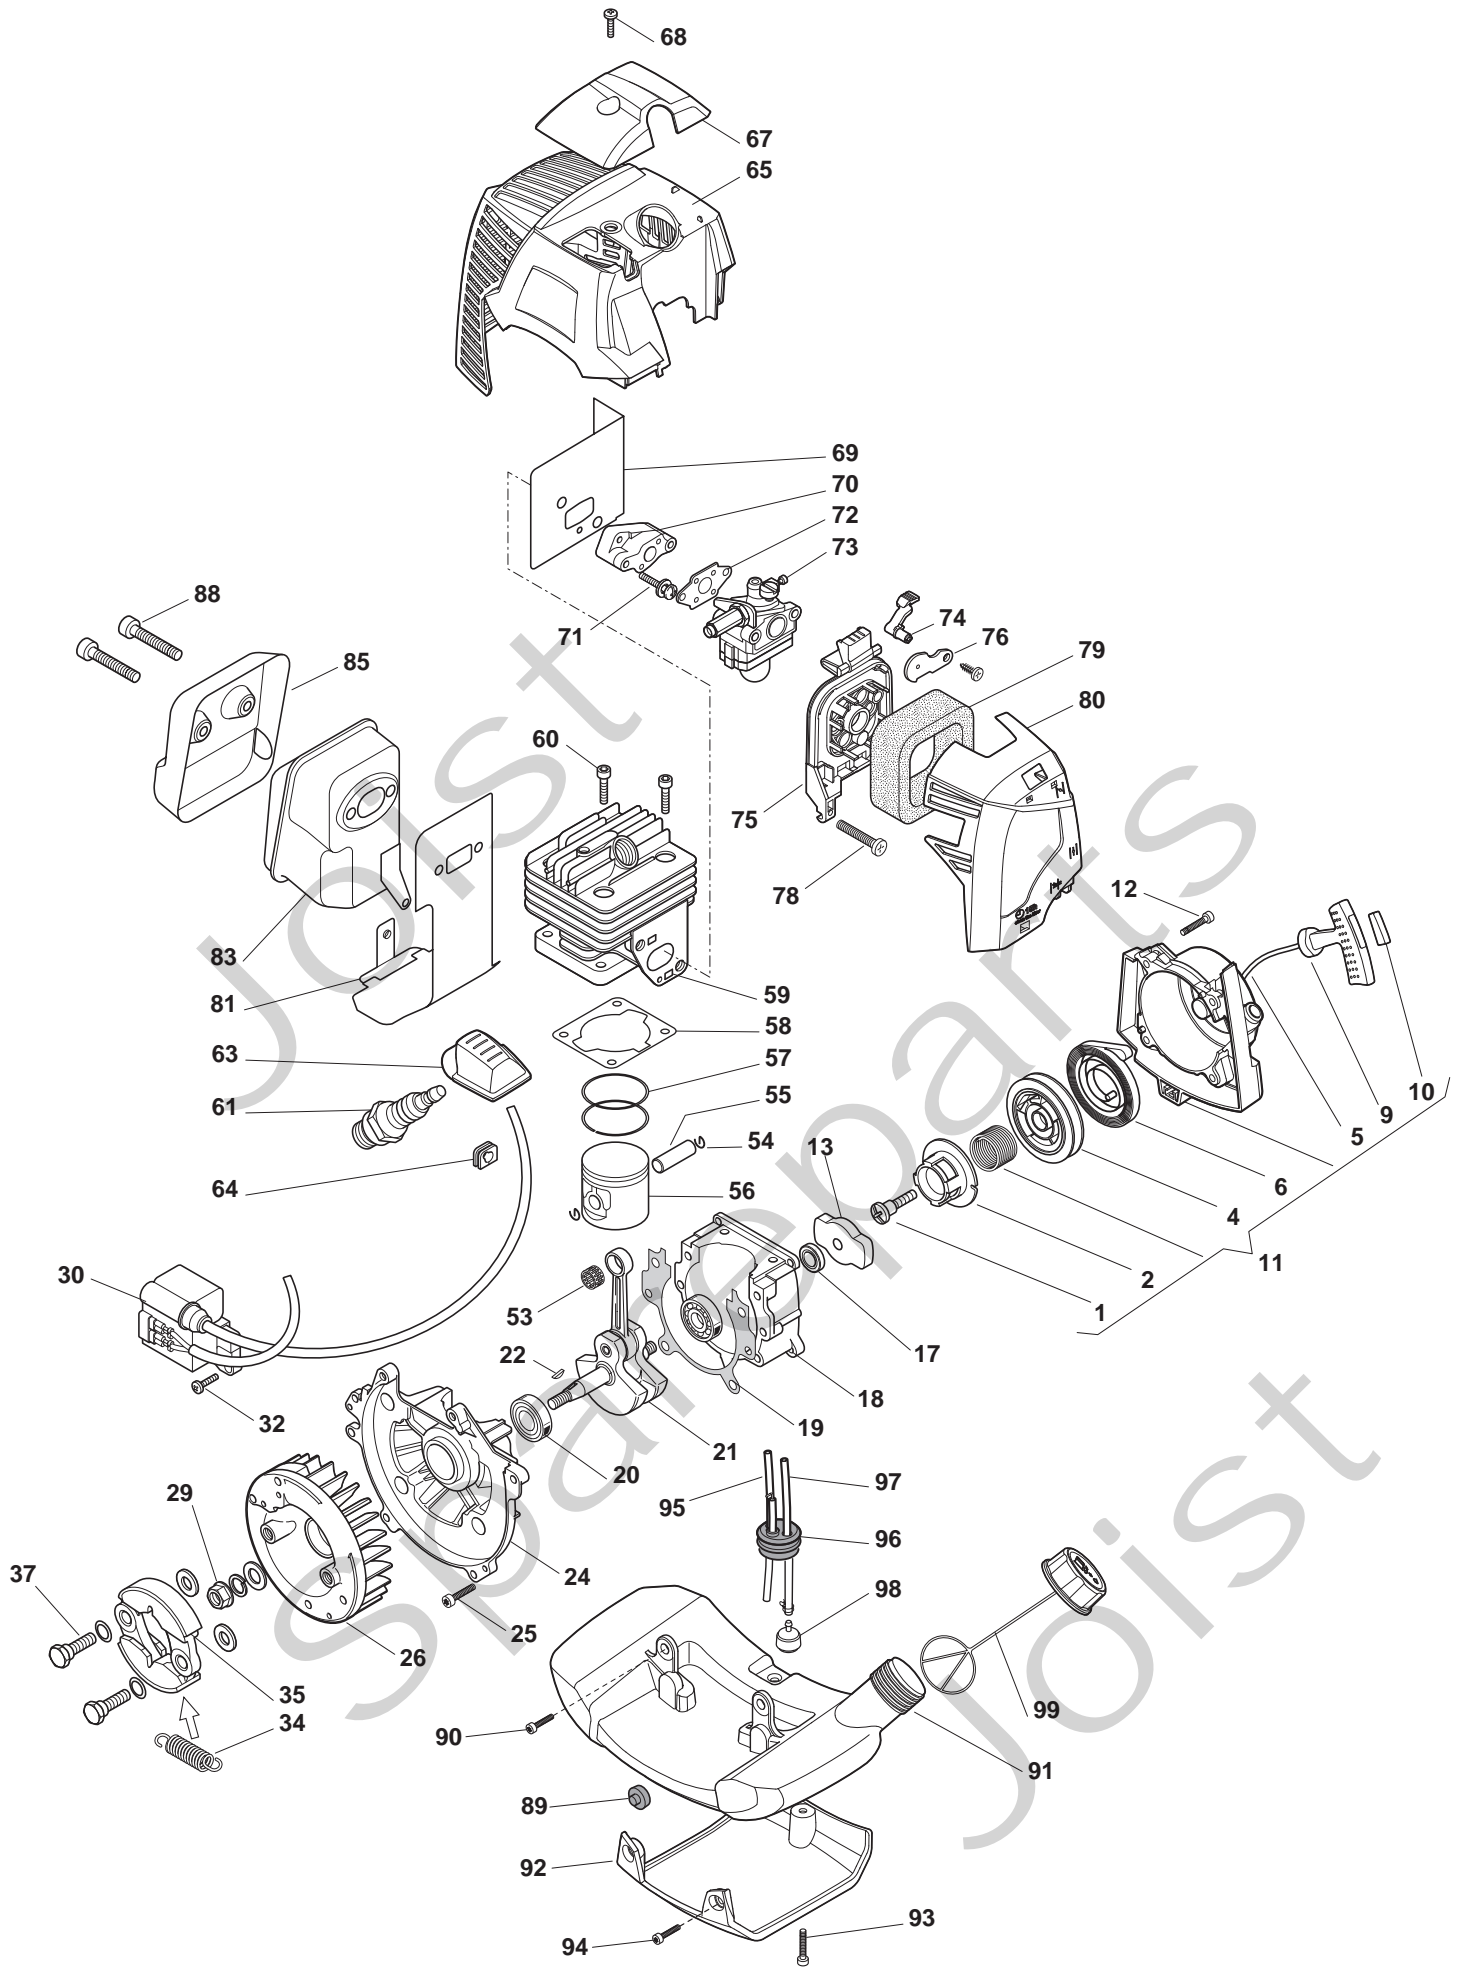

Position	Part No.	Q.Ty	Description
88	2122210	2	Screw
89	123280060/0	2	Grommet
90	2112140	2	Screw
91	118801265/0	1	Tank
92	118801266/0	1	Lower Guard
93	2135030	1	Screw
94	2135200	2	Screw
95	118801319/0	1	Tube
96	118801318/0	1	Grommet
97	118801313/0	1	Fuel Line
98	183520005/0	1	Intake
99	118801243/0	1	Fuel Tank-Cap Ass.Y

Position	Part No.	Q.Ty	Description
1	183820507/0	1	Gear Case Assy
6	112727801/0	1	Screw
7	2112030	4	Screw
8	112727794/0	1	Screw
10	123670002/0	1	Guard
15	123250002/0	1	Upper Ring Nut
16	123250003/0	1	Lower Ring Nut
18	123120015/0	1	Nut
21	123784012/0	1	Support
22	2135050	2	Screw
23	2135180	1	Screw
24	118801341/0	1	Safety Cover, Black
25	112735654/0	4	Screw
26	118801342/0	1	Guard, Black
27	112728099/1	2	Screw
28	123311013/0	1	Line Cutter
31	123155009/0	1	2 Hedges Nylon Head
32	123155010/0	1	3 Teeth Disc