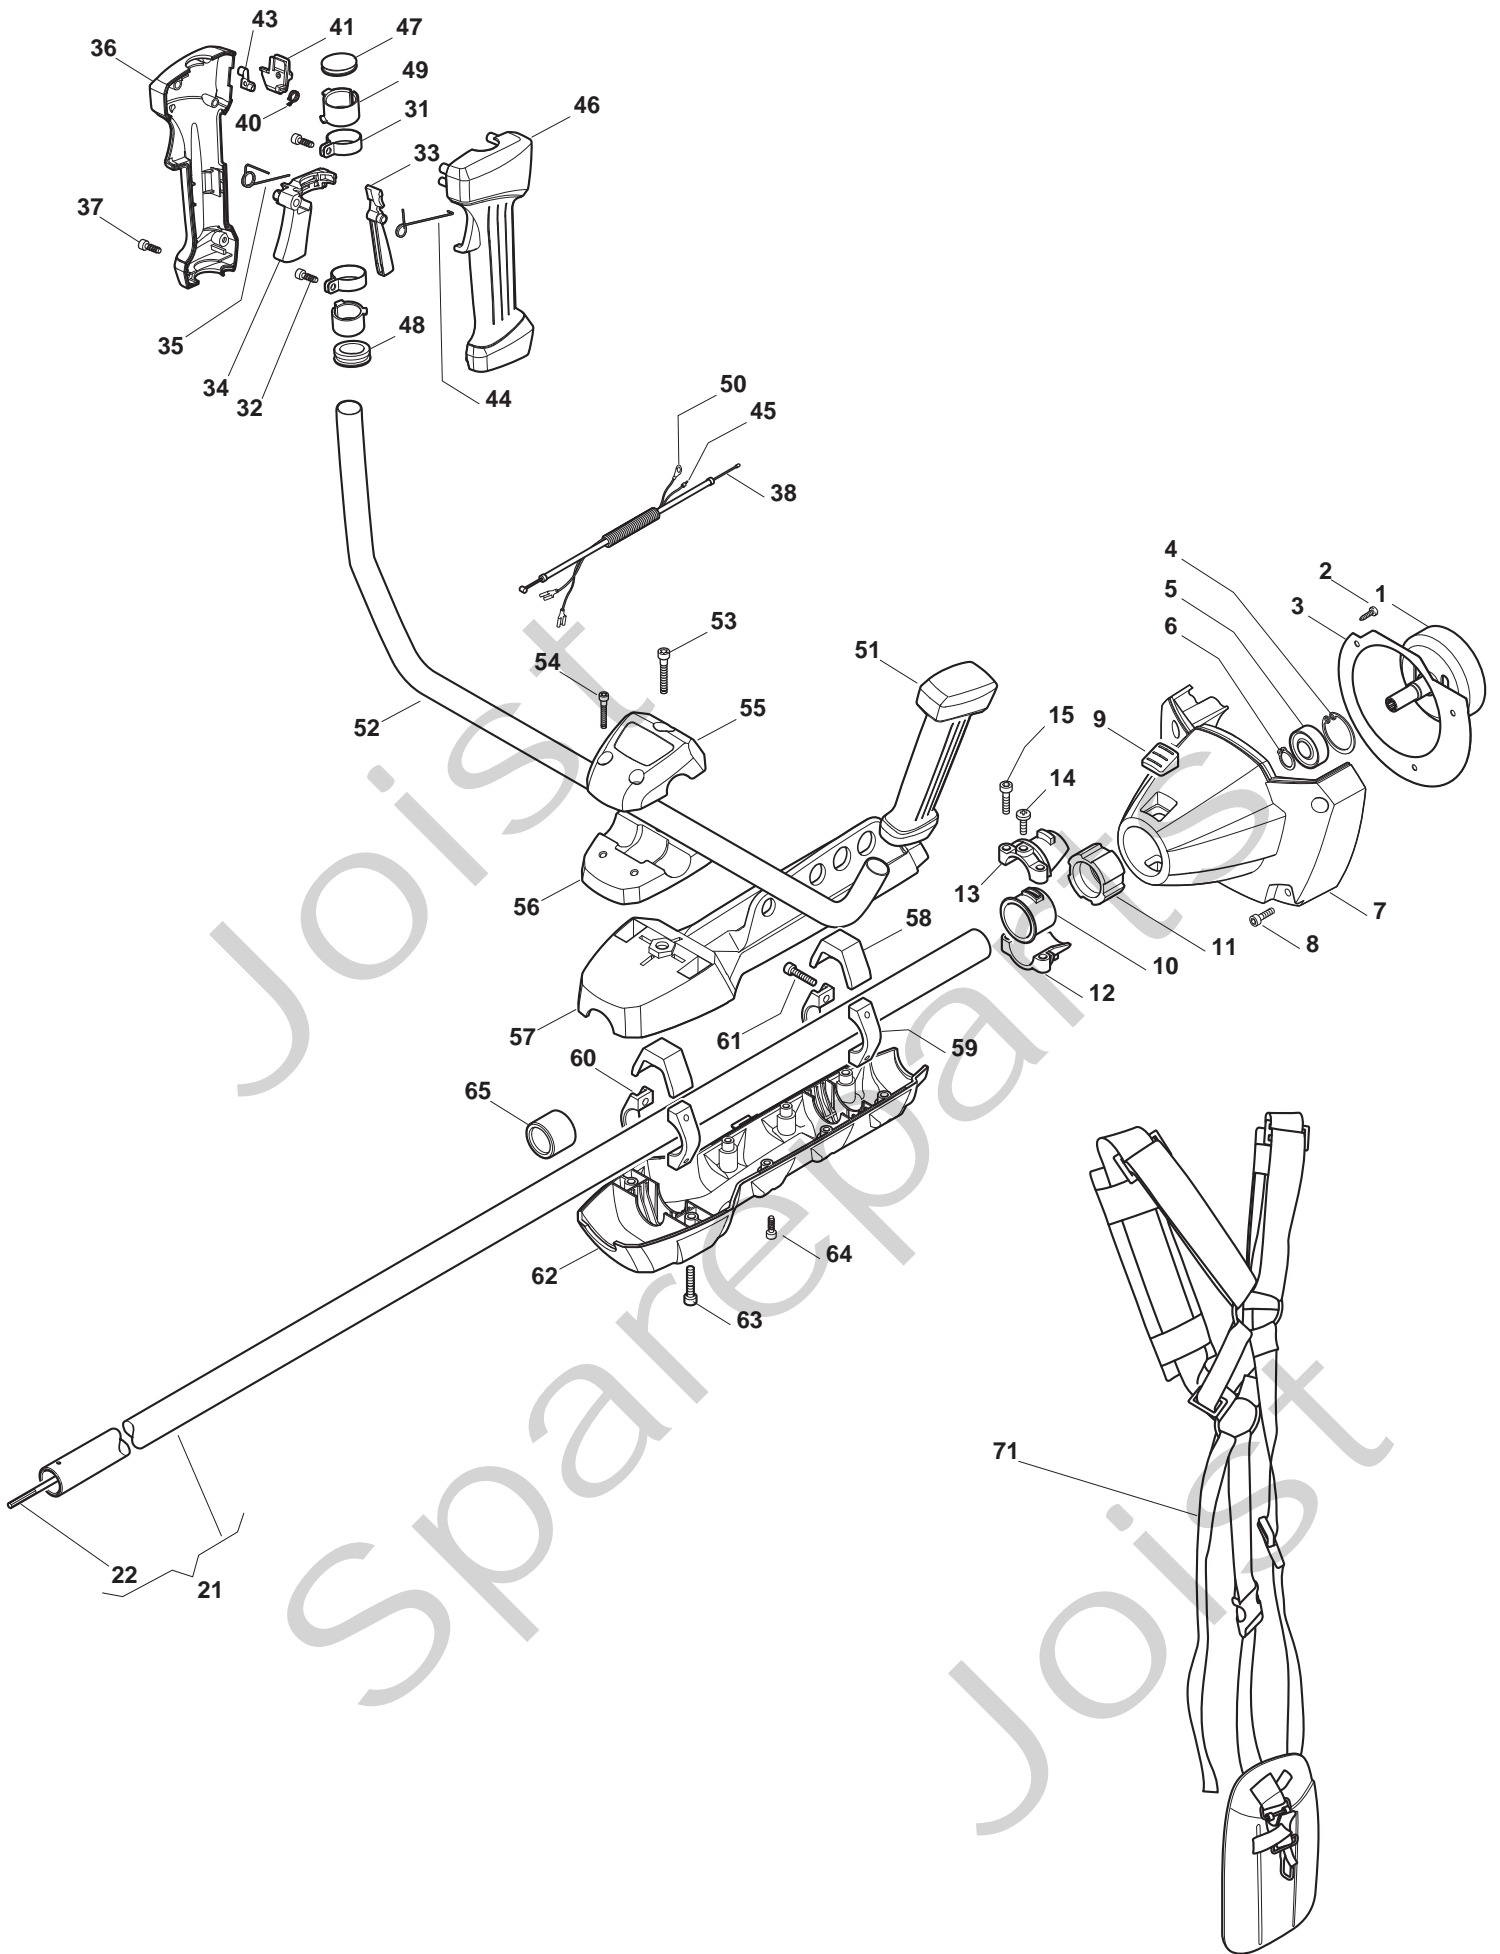

Position	Part No.	Q.Ty	Description
1	123050012/0	1	Drum Ass'Y, Clutch
2	2122080	2	Screw
3	118801261/0	1	Guard
4	112610800/0	1	Seeger
5	119216048/0	1	Ball Bearing
6	112609200/0	1	Seeger
7	118801259/0	1	Clutch Case
8	2132330	4	Screw
9	118801260/0	1	Button
10	118801316/0	2	Reduction
11	118801311/0	1	Reduction
12	118801310/0	1	Support
13	118801309/0	1	Support
14	2135020	1	Screw
15	2135030	2	Screw
21	183869073/0	1	Assy Transm. Tube+Flex
22	123020038/0	1	Trasmission Shaft
31	118801337/0	1	Clamp
32	2112030	2	Screw
33	118801335/0	1	Safety Lever ,Red
34	118801336/0	1	Throttle Lever,Red
35	118801334/0	1	Spring
36	118801372/0	1	Right Handgrip, Yellow
37	112735105/0	4	Screw
38	118801362/0	1	Wire Ass.Y
40	118801333/0	1	Spring
41	118801329/0	1	Stop Knob,Red
43	118801330/0	1	Stop Plate
44	118801338/0	1	Spring
45	118801363/0	1	Stop Wire
46	118801374/0	1	Left Handgrip, Yellow
47	118801364/0	1	Cap
48	118801365/0	1	Grommet
49	118801366/0	2	Grommet
50	118801322/0	1	Earth Cable
51	118801367/0	1	Left Handgrip
52	118801368/0	1	Handle
53	112760510/0	1	Screw
54	2135030	2	Screw
55	118801355/0	1	Upper Handgrip Support
56	118801356/0	1	Lower Handgrip Support
57	118801353/0	1	Transmission Housing
58	118801358/0	4	Shock Absorber
59	118801359/0	2	Bracket
60	118801360/0	2	Bracket
61	112727796/0	4	Screw
62	118801357/0	1	Transmission Housing
63	2135030	4	Screw
64	112728526/0	4	Screw
65	118801361/0	2	Reduction
71	118801312/0	1	Harness