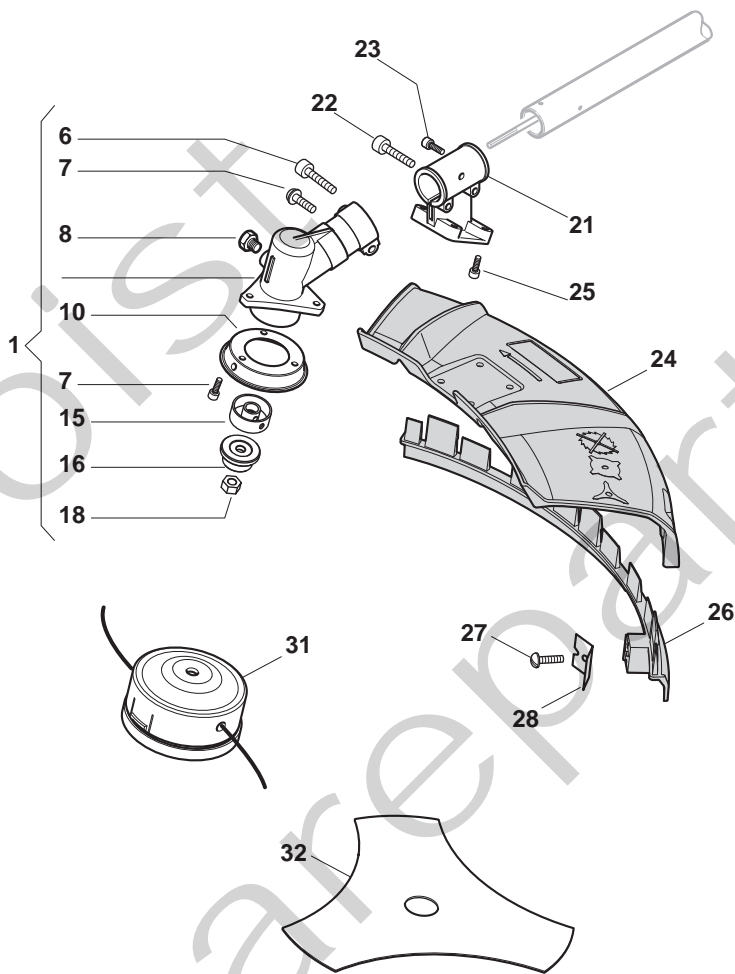

Position	Part No.	Q.Ty	Description
88	2122210	2	Screw
89	123280060/0	2	Grommet
90	2112140	2	Screw
91	118801265/0	1	Tank
92	118801266/0	1	Lower Guard
93	2135030	1	Screw
94	2135200	2	Screw
95	118801319/0	1	Tube
96	118801318/0	1	Grommet
97	118801313/0	1	Fuel Line
98	183520005/0	1	Intake
99	118801243/0	1	Fuel Tank-Cap Ass.Y

Position	Part No.	Q.Ty	Description
1	183820507/0	1	Gear Case Assy
6	112727801/0	1	Screw
7	2112030	4	Screw
8	112727794/0	1	Screw
10	123670002/0	1	Guard
15	123250002/0	1	Upper Ring Nut
16	123250003/0	1	Lower Ring Nut
18	123120015/0	1	Nut
21	123784012/0	1	Support
22	2135050	2	Screw
23	2135180	1	Screw
24	118801341/0	1	Safety Cover, Black
25	112735654/0	4	Screw
26	118801342/0	1	Guard, Black
27	112728099/1	2	Screw
28	123311013/0	1	Line Cutter
31	123155009/0	1	2 Hedges Nylon Head
32	123155010/0	1	3 Teeth Disc