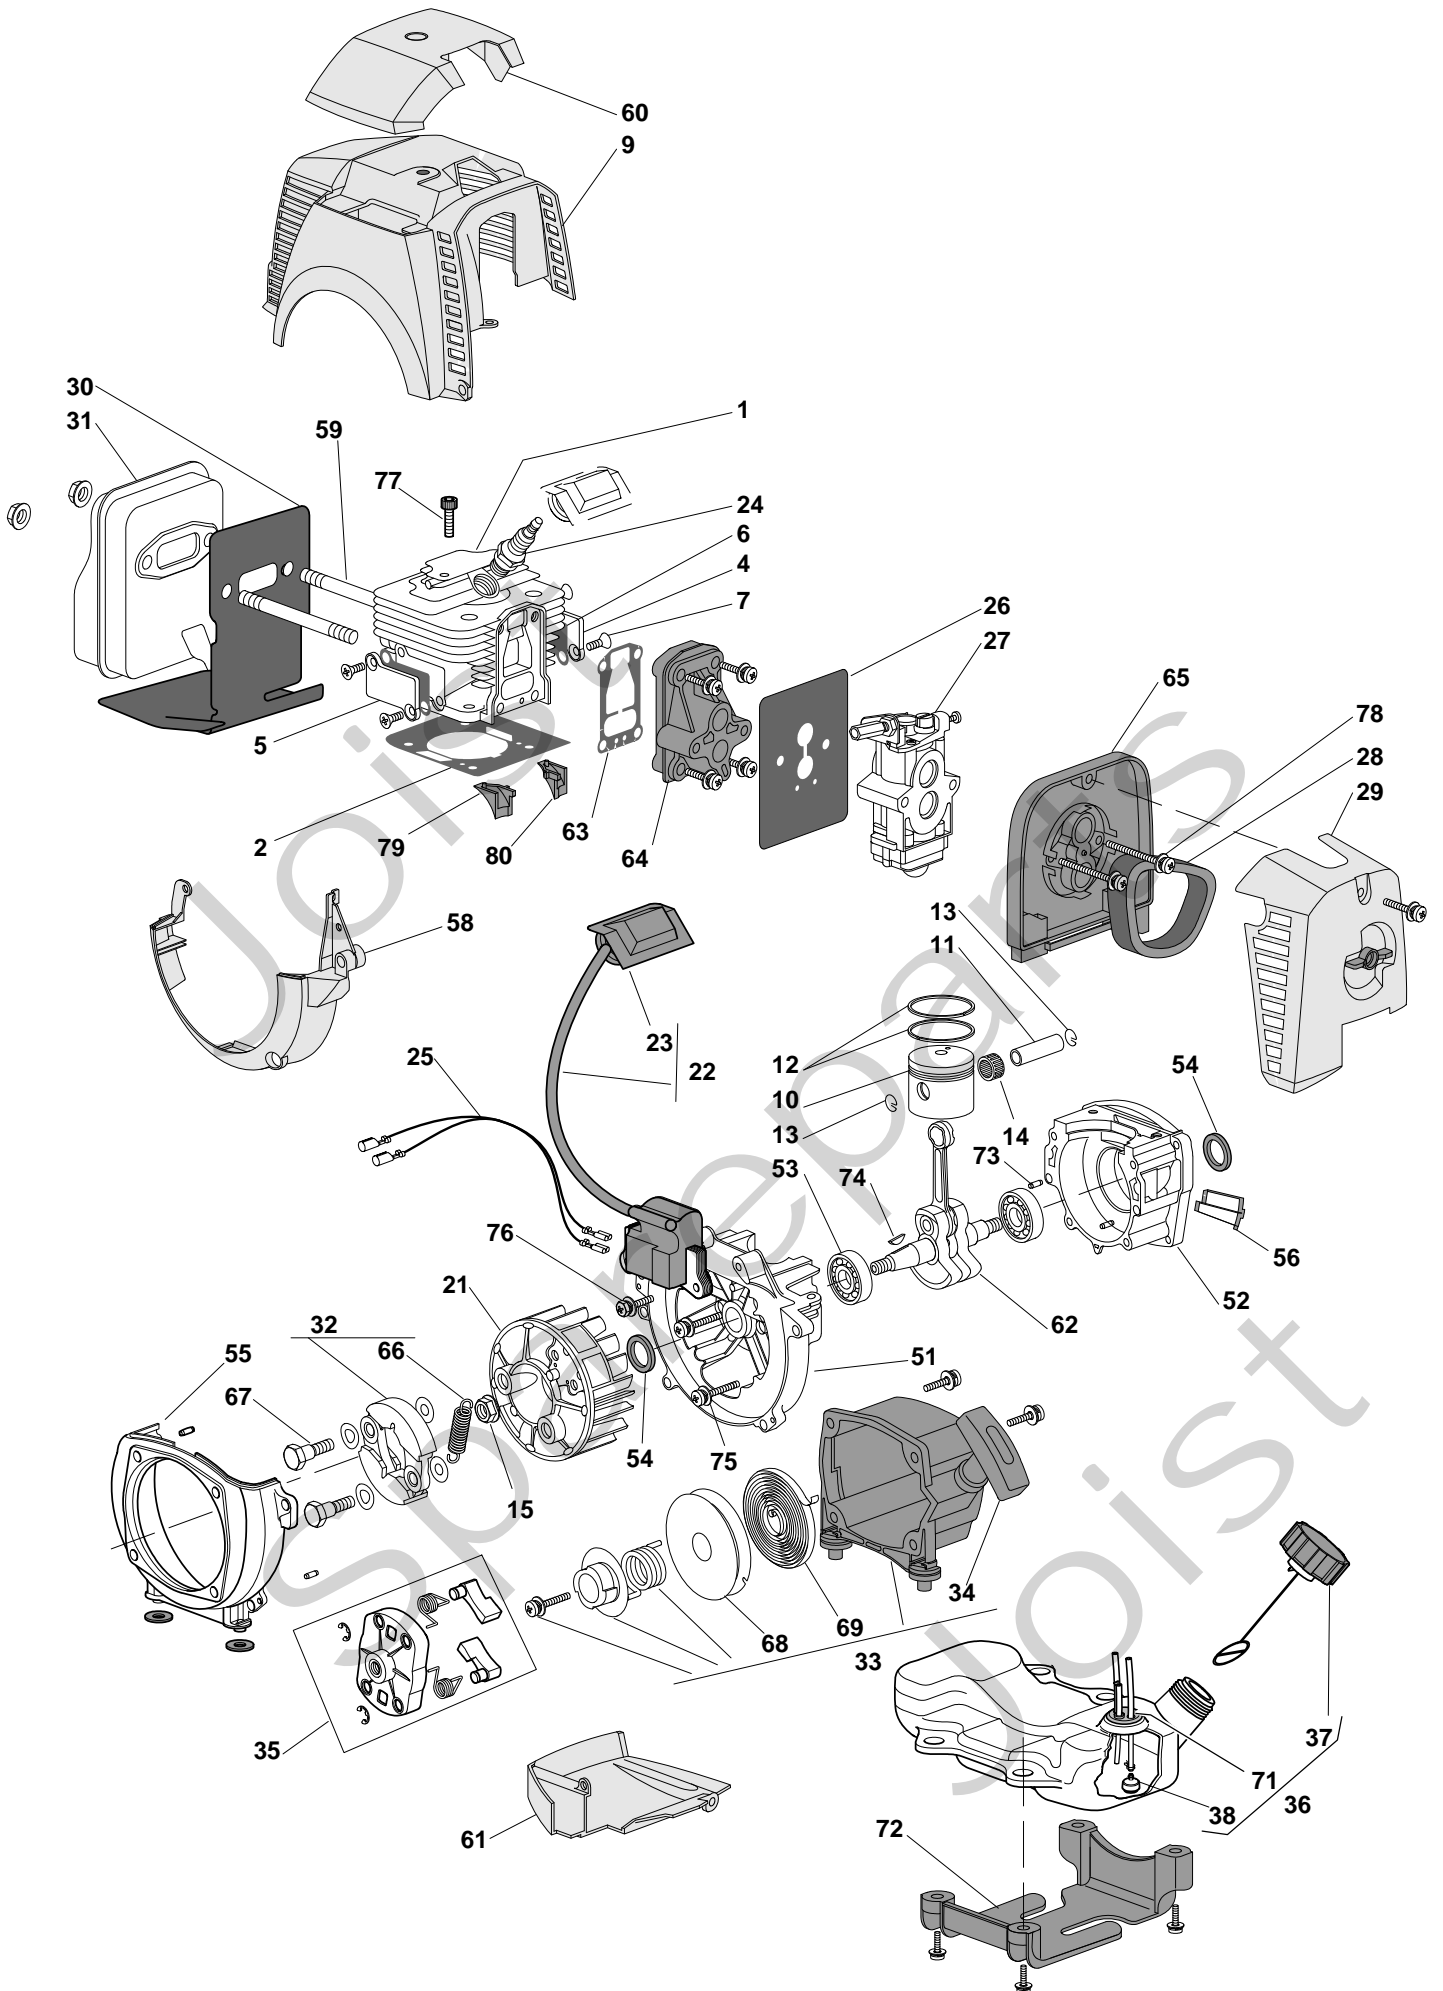

Pos. Fig.	Antal Quantity	Art No Part No	Benämning	Description	Anmärkning Notes
1	1	123071011/0	Cylinder	Cylinder	
2	1	123280050/0	Cylinderkåpa	Cylinder Gasket	
4	1	123109555/0	Kåpa	Cover	
5	1	123109556/0	Kåpa	Cover	
6	2	123280032/0	Packning	Gasket	
7	4	123878054/0	Skruv	Screw	
9	1	323106020/0	Motorlucka	Yellow Cylinder Cover	
10	1	123590005/0	Kolv	Piston	
11	1	123760002/0	Kolvbult	Piston Pin	
12	2	123204006/0	Kolvring	Piston Ring	
13	2	123202003/0	Låsring	Washer, Piston Pin	
14	1	123235004/0	Nållager	Needle Bearing	
15	1	123120005/0	Mutter	Nut	
21	1	123880006/0	Svängjul	Flywheel	
22	1	123044013/0	Elektron kspole	Electronic Coil	
23	1	323053003/0	Tändstiftshatt	Spark Plug Cover	
24	1	3210024	Tändstift	Spark Plug	
25	1	183065029/0	Jordkabel	Earth Cable	
26	1	123280033/0	Packning	Intake-Carb Gasket	
27	1	123054030/0	Förgasare	Carburettor	
28	1	123220009/0	Luftfilter	Air Filter	
29	1	183090009/0	Luftfilterkåpa	Filter Cover, Yellow	
30	1	123280029/0	Packning	Gasket	
31	1	183740014/0	Ljuddämpare	Muffler	
32	1	183215006/0	Koppling kpl	Clutch Ass.Y	
33	1	183058035/0	Start kpl	Starter Ass.Y	
34	1	123300007/0	Starthandtag	Starter Handle	
35	1	123082003/0	Startkopp	Starter Cup Ass.Y	
36	1	183733006/0	Bränsletank	Fuel Tank Ass.Y	
37	1	183790008/0	Tanklock	Fuel Cap Ass.Y	
38	1	183520004/0	Bränslefilter	Intake Filter	
51	1	123685007/0	Vevhus	Crank Case	
52	1	123685006/0	Vevhus	Crank Case	
53	2	114215216/0	Kullager	Bearing	
54	2	119035160/0	Tätningring	Seal Ring	
55	1	123208411/0	Transm.stödhus	Transm.Support Case	
56	1	123109560/0	Kåpa	Cover	
58	1	323109535/0	Kåpa	Case, Yellow	
59	2	123878061/0	Stud Skruv	Double-Screw Bolt	
60	1	323109544/0	Tändstiftshatt	Yellow Cover, Spark Plug	
61	1	323600057/0	Skydd	Lower Guard, Yellow	
62	1	123020027/0	Vevaxel	Crankshaft	
63	1	123280052/0	Packning	Intake Manif-Gasket	
64	1	123073510/0	Insugningsrör	Intake Manifold	
65	1	123040002/0	Luftfilterstöd	Air Cleaner Base	
66	1	123430587/0	Fjäder	Spring	
67	2	123878060/0	Skruv	Screw	
68	1	123604009/0	Linhjul	Starter Pulley	
69	1	123430590/0	Startfjäder	Spring	
71	1	123275022/0	Gummitätning	Grommet Ass.Y	
72	1	123784006/0	Skydd	Guard	
73	2	123753002/0	Centrerstift	Centring Pin	
74	1	123072003/0	Vevaxel	Flywheel Key	
75	4	123878066/0	Skruv	Screw	
76	2	123878064/0	Skruv	Screw	
77	4	123878063/0	Skruv	Screw	
78	2	123878065/0	Skruv	Screw	
79	1	123294002/0	Guide	Guide	
80	1	123294003/0	Guide	Guide