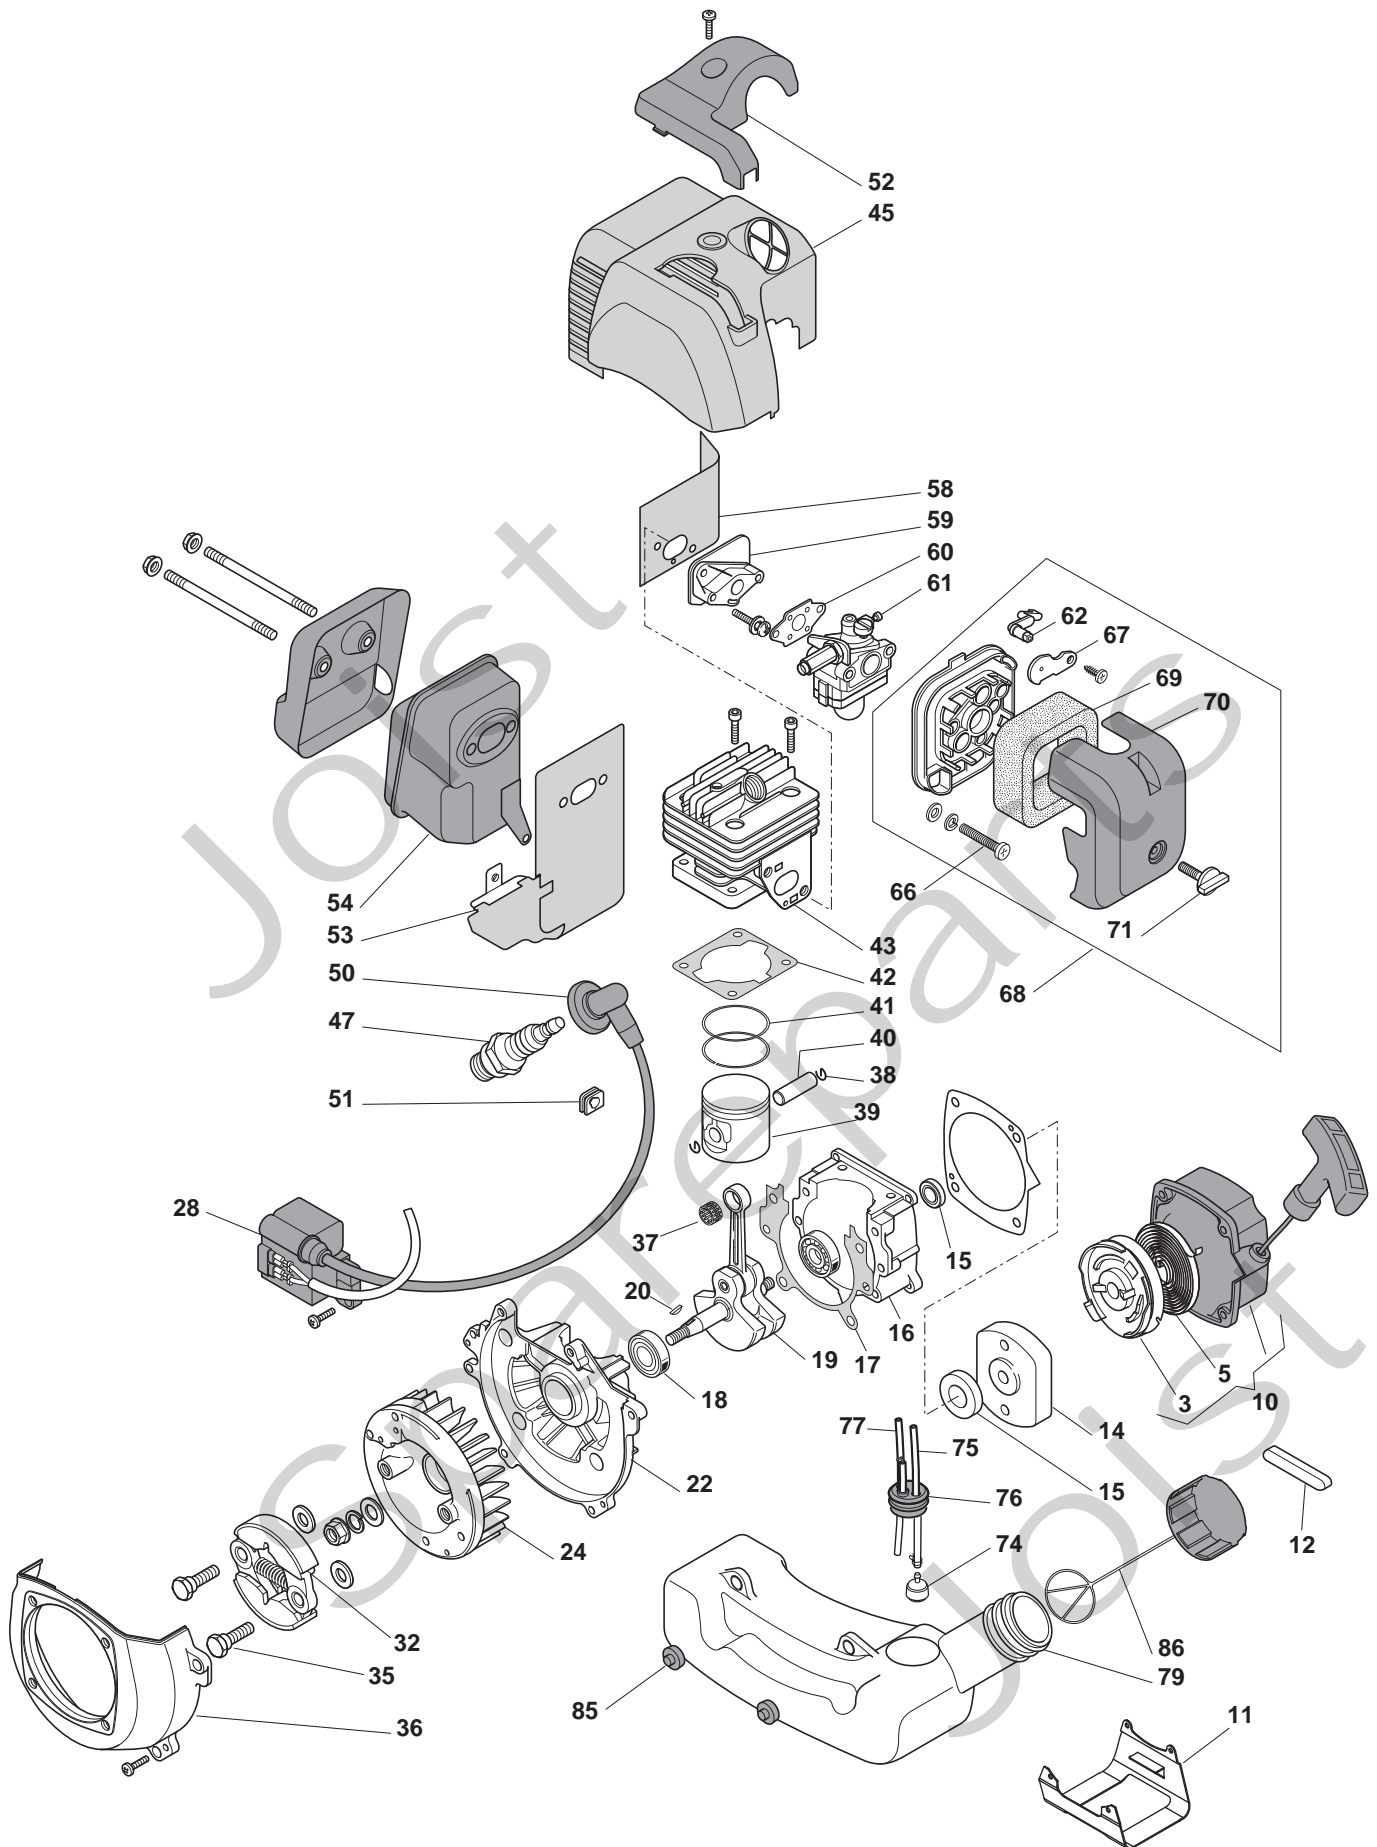

Pos. Fig.	Antal Quantity	Art No Part No	Benämning	Description	Anmärkning Notes
3	1	123604007/0	Linhjul	Starter Pulley	
5	1	123430585/0	Startfjäder	Spring	
10	1	183058041/0	Start kpl	Starter Ass.Y	
11	1	123784010/0	Motor Platta	Engine Support	
12	1	123275034/0	Gummihylsa	Grommet	
14	1	183082004/0	Startkopp	Starter Cup Ass.Y	
15	2	119035159/0	Tätningarring	Seal Ring	
16	1	123685026/0	Vevhus	Crank Case	
17	1	123280047/0	Packning	Gasket	
18	2	114215218/0	Kullager	Ball Bearing	
19	1	123020025/0	Vevaxel	Crankshaft	
20	1	123072002/0	Kil	Key	
22	1	123685027/0	Vevhus	Crank Case	
24	1	123880018/0	Svånghjul	Flywheel	
28	1	123044018/0	Elektron kspole	Electronic Coil	
32	1	123430583/0	Koppling kpl	Clutch Ass.Y	
35	2	123878058/0	Skruv	Screw	
36	1	123208422/0	Transm.stödhus	Transm.Support Case	
37	1	123235007/0	Nållager	Needle Bearing	
38	2	123202009/0	Låsring	Circlip	
39	1	123590008/0	Kolv	Piston	
40	1	123760007/0	Kolvbult	Piston Pin	
41	2	123204010/0	Kolvring	Piston Ring	
42	1	123280045/0	Cylinderkåpa	Cylinder Gasket	
43	1	123071024/0	Cylinder	Cylinder	
45	1	123087025/0	Cylinderkåpa-gul	Cylinder Cover Yellow	
47	1	3210024	Tändstift	Spark Plug	
50	1	123053002/0	Tändstiftshatt	Spark Plug Cover	
51	1	123275023/0	Hylsa	Grommet	
52	1	123109552/0	Tändstiftshatt	Cover, Spark Plug	
53	1	123280043/0	Packning	Gasket	
54	1	183740022/0	Ljuddämpare	Muffler	
58	1	123280041/0	Packning	Intake Manif-Gasket	
59	1	123073509/0	Insugningsrör	Intake Manifold	
60	1	123280039/0	Packning	Intake-Carb Gasket	
61	1	123054026/1	Förgasare	Carburettor	
62	1	123315089/0	Chokearm	Choke Lever	
66	2	2132160	Skruv	Screw	
67	1	123190000/0	Arm	Shutter	
68	1	183220003/0	Lufffilter kpl	Air Filter	
69	1	123220011/0	Lufffilter	Air Filter	
70	1	123090026/0	Lufffilterlock	Air Cleaner Cover	
71	1	123878056/0	Knopp	Knob	
72	1	123275021/0	Gummihylsa	Grommet	
74	1	183520005/0	Bränslefilter	Intake Filter	
75	1	123867030/0	Braånsleslang	Tube	
77	1	123867031/0	Rör	Tube	
79	1	123733003/0	Bränsletank kpl	Kit Fuel Tank	
85	2	123280060/0	Gummihylsa	Grommet	
86	1	183790009/0	Tanklock	Fuel Cap Assy