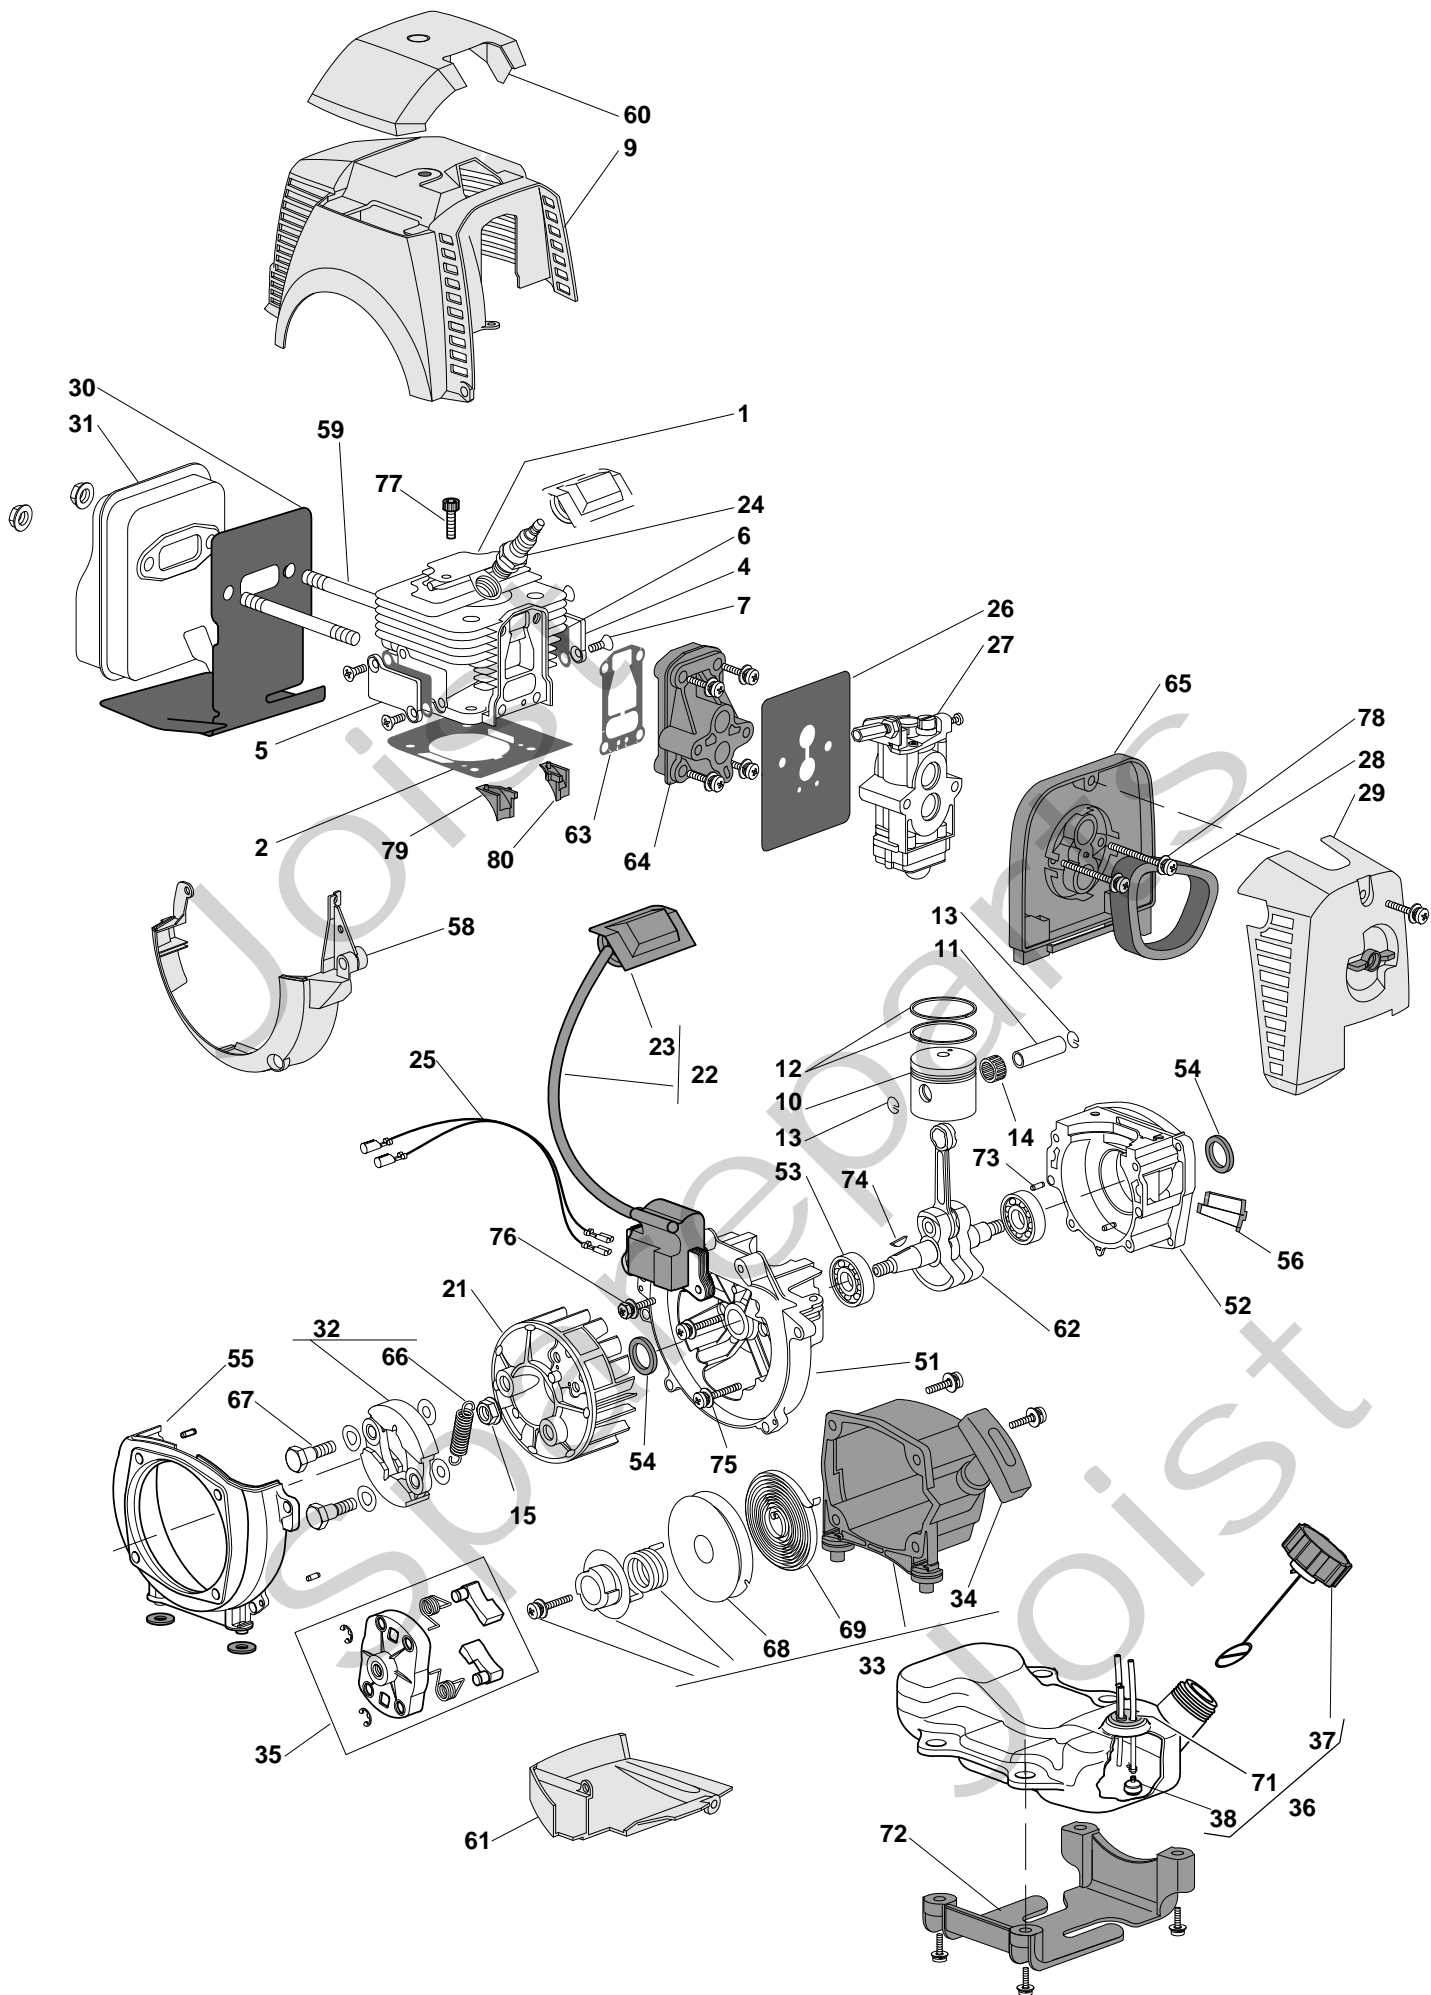

SB 35 S - Model Year 2010

Pos. Fig.	Antal Quantity	Art No Part No	Benämning	Description	Anmärkning Notes
1	1	123071011/0	Cylinder	Cylinder	
2	1	123280050/0	Cylinderkåpa	Cylinder Gasket	
4	1	123109555/0	Kåpa	Cover	
5	1	123109556/0	Kåpa	Cover	
6	2	123280032/0	Packning	Gasket	
7	4	123878054/0	Skruv	Screw	
9	1	323106020/0	Motorlucka	Yellow Cylinder Cover	
10	1	123590005/0	Kolv	Piston	
11	1	123760002/0	Kolvbult	Piston Pin	
12	2	123204006/0	Kolvring	Piston Ring	
13	2	123202003/0	Låsring	Washer, Piston Pin	
14	1	123235004/0	Nållager	Needle Bearing	
15	1	123120005/0	Mutter	Nut	
21	1	123880006/0	Svånghjul	Flywheel	
22	1	123044013/0	Elektronikspole	Electronic Coil	
23	1	323053003/0	Tändstiftshatt	Spark Plug Cover	
24	1	3210024	Tändstift	Spark Plug	
25	1	183065029/0	Jordkabel	Earth Cable	
26	1	123280033/0	Packning	Intake-Carb Gasket	
27	1	123054030/0	Förgasare	Carburettor	
28	1	123220009/0	Luftfilter	Air Filter	
29	1	183090009/0	Luftfilterkåpa	Filter Cover, Yellow	
30	1	123280029/0	Packning	Gasket	
31	1	183740014/0	Ljuddämpare	Muffler	
32	1	183215006/0	Koppling	Clutch Ass.Y	
33	1	183058035/0	Start kpl	Starter Ass.Y	
34	1	123300007/0	Starthandtag	Starter Handle	
35	1	123082003/0	Startkopp	Starter Cup Ass.Y	
36	1	183733006/0	Bränsletank	Fuel Tank Ass.Y	
37	1	183790008/0	Tanklock	Fuel Cap Ass.Y	
38	1	183520004/0	Bränslefilter	Intake Filter	
51	1	123685007/0	Vevhus	Crank Case	
52	1	123685006/0	Vevhus	Crank Case	
53	2	114215216/0	Kullager	Bearing	
54	2	119035160/0	Tätningring	Seal Ring	
55	1	123208411/0	Transm.stödhus	Transm.Support Case	
56	1	123109560/0	Kåpa	Cover	
58	1	323109535/0	Kåpa	Case, Yellow	
59	2	123878061/0	Stud Skruv	Double-Screw Bolt	
60	1	323109544/0	Tändstiftshatt	Yellow Cover, Spark Plug	
61	1	323600057/0	Skydd	Lower Guard, Yellow	
62	1	123020027/0	Vevaxel	Crankshaft	
63	1	123280052/0	Packning	Intake Manif-Gasket	
64	1	123073510/0	Insugningsrör	Intake Manifold	
65	1	123040002/0	Luftfilterstöd	Air Cleaner Base	
66	1	123430587/0	Fjäder	Spring	
67	2	123878060/0	Skruv	Screw	
68	1	123604009/0	Linhjul	Starter Pulley	
69	1	123430590/0	Startfjäder	Spring	
71	1	123275022/0	Gummitätning	Grommet Ass.Y	
72	1	123784006/0	Skydd	Guard	
73	2	123753002/0	Sprint	Pin	
74	1	123072003/0	Vevaxel	Flywheel Key	
75	4	123878066/0	Skruv	Screw	
76	2	123878064/0	Skruv	Screw	
77	4	123878063/0	Skruv	Screw	
78	2	123878065/0	Skruv	Screw	
79	1	123294002/0	Guide	Guide	
80	1	123294003/0	Guide	Guide