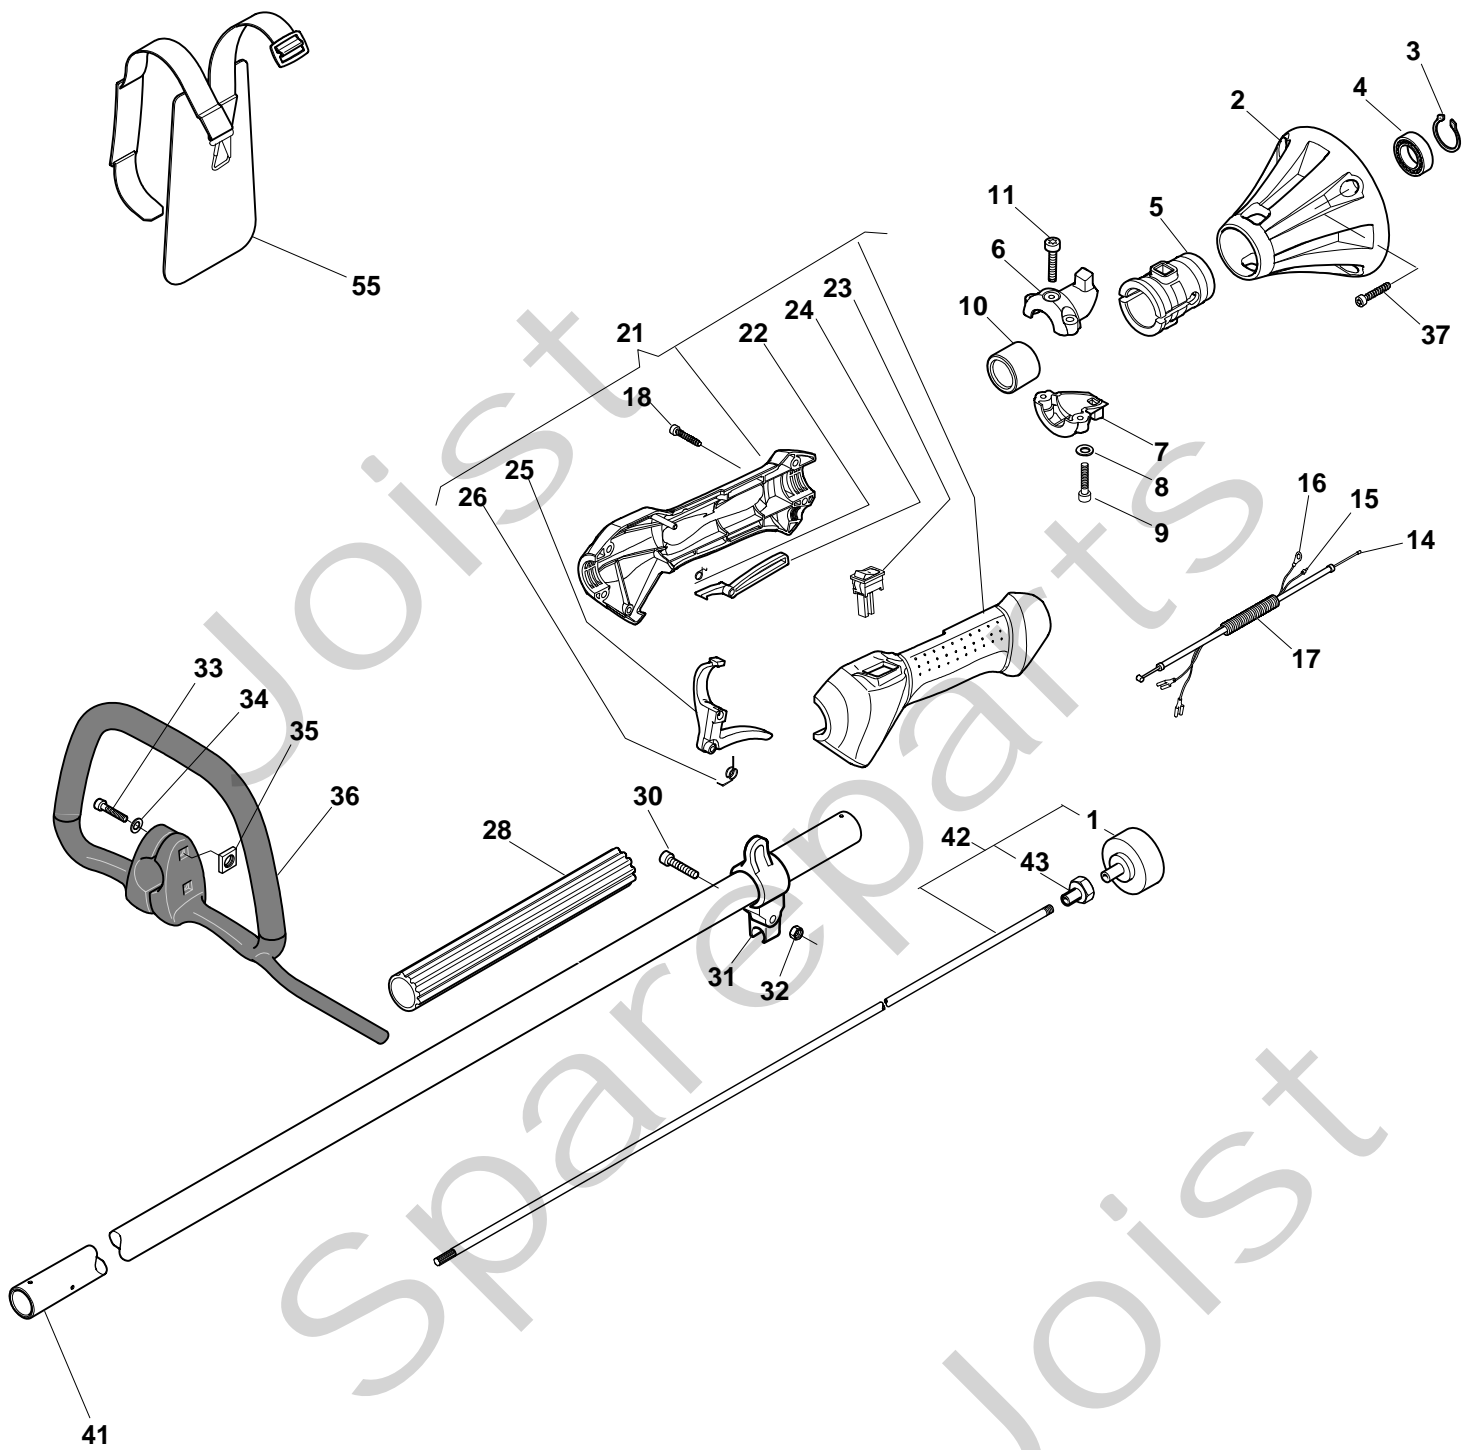

SB 35 S - Model Year 2010

Pos. Fig.	Antal Quantity	Art No Part No	Benämning	Description	Anmärkning Notes
1	1	4121861/1	Kopplingshjul	Clutch	
2	1	323782007/0	Transmissionsstöd	Support Trasm.Assy	
3	1	3353080	Låsring	Seeger Ring	
4	1	3112170	Kullager	Bearing	
5	1	323275018/0	Gummihylsa	Grommet	
6	1	323720002/0	Stöd	Support	
7	1	323720003/0	Stöd	Support	
8	2	2370050	Bricka	Washer	
9	2	2135030	Skruv	Screw	
10	1	323044218/0	Bussning	Bushing	
11	1	2135010	Skruv	Screw	
14	1	123066016/0	Gaswire	Wire Ass.Y	
15	1	23065000/0	Kabel	Coil-Switch Cable	
16	1	23065014/0	Jordkabel	Earth Cable	
17	1	23290000/0	Kabelhölje	Wire Sheath	
18	4	123878055/0	Skruv	Screw	
21	1	383300020/0	Handtag kpl	Handle Ass.Y	
22	1	3654300	Fjäder	Spring	
23	1	3210970	Brytare	Stop Switch	
24	1	323315075/0	Säkerhetsspärr	Safety Lever	
25	1	323315074/0	Gasreglage	Throttle Lever	
26	1	3654270/1	Fjäder	Spring	
28	1	23170000/0	Värmeisolering	Spacer	
30	1	2135040	Skruv	Screw	
31	1	23780000/0	Fäste-sele	Harness Support	
32	1	2412030	Mutter	Nut	
33	2	2135050	Skruv	Screw	
34	2	2312090	Bricka	Washer	
35	2	2461030	Mutter	Nut	
36	1	23300001/0	Handtag-främre	Front Handle	
37	4	2132110	Skruv	Screw	
41	1	383869069/0	Drivaxelrör	Transmission Pipe Ass.Y	
42	1	4251400	Drivaxel kpl	Transmission Shaft	
43	1	3642191	Lagernav	Bearing Hub	
51	1	4253460	Sele	Harness