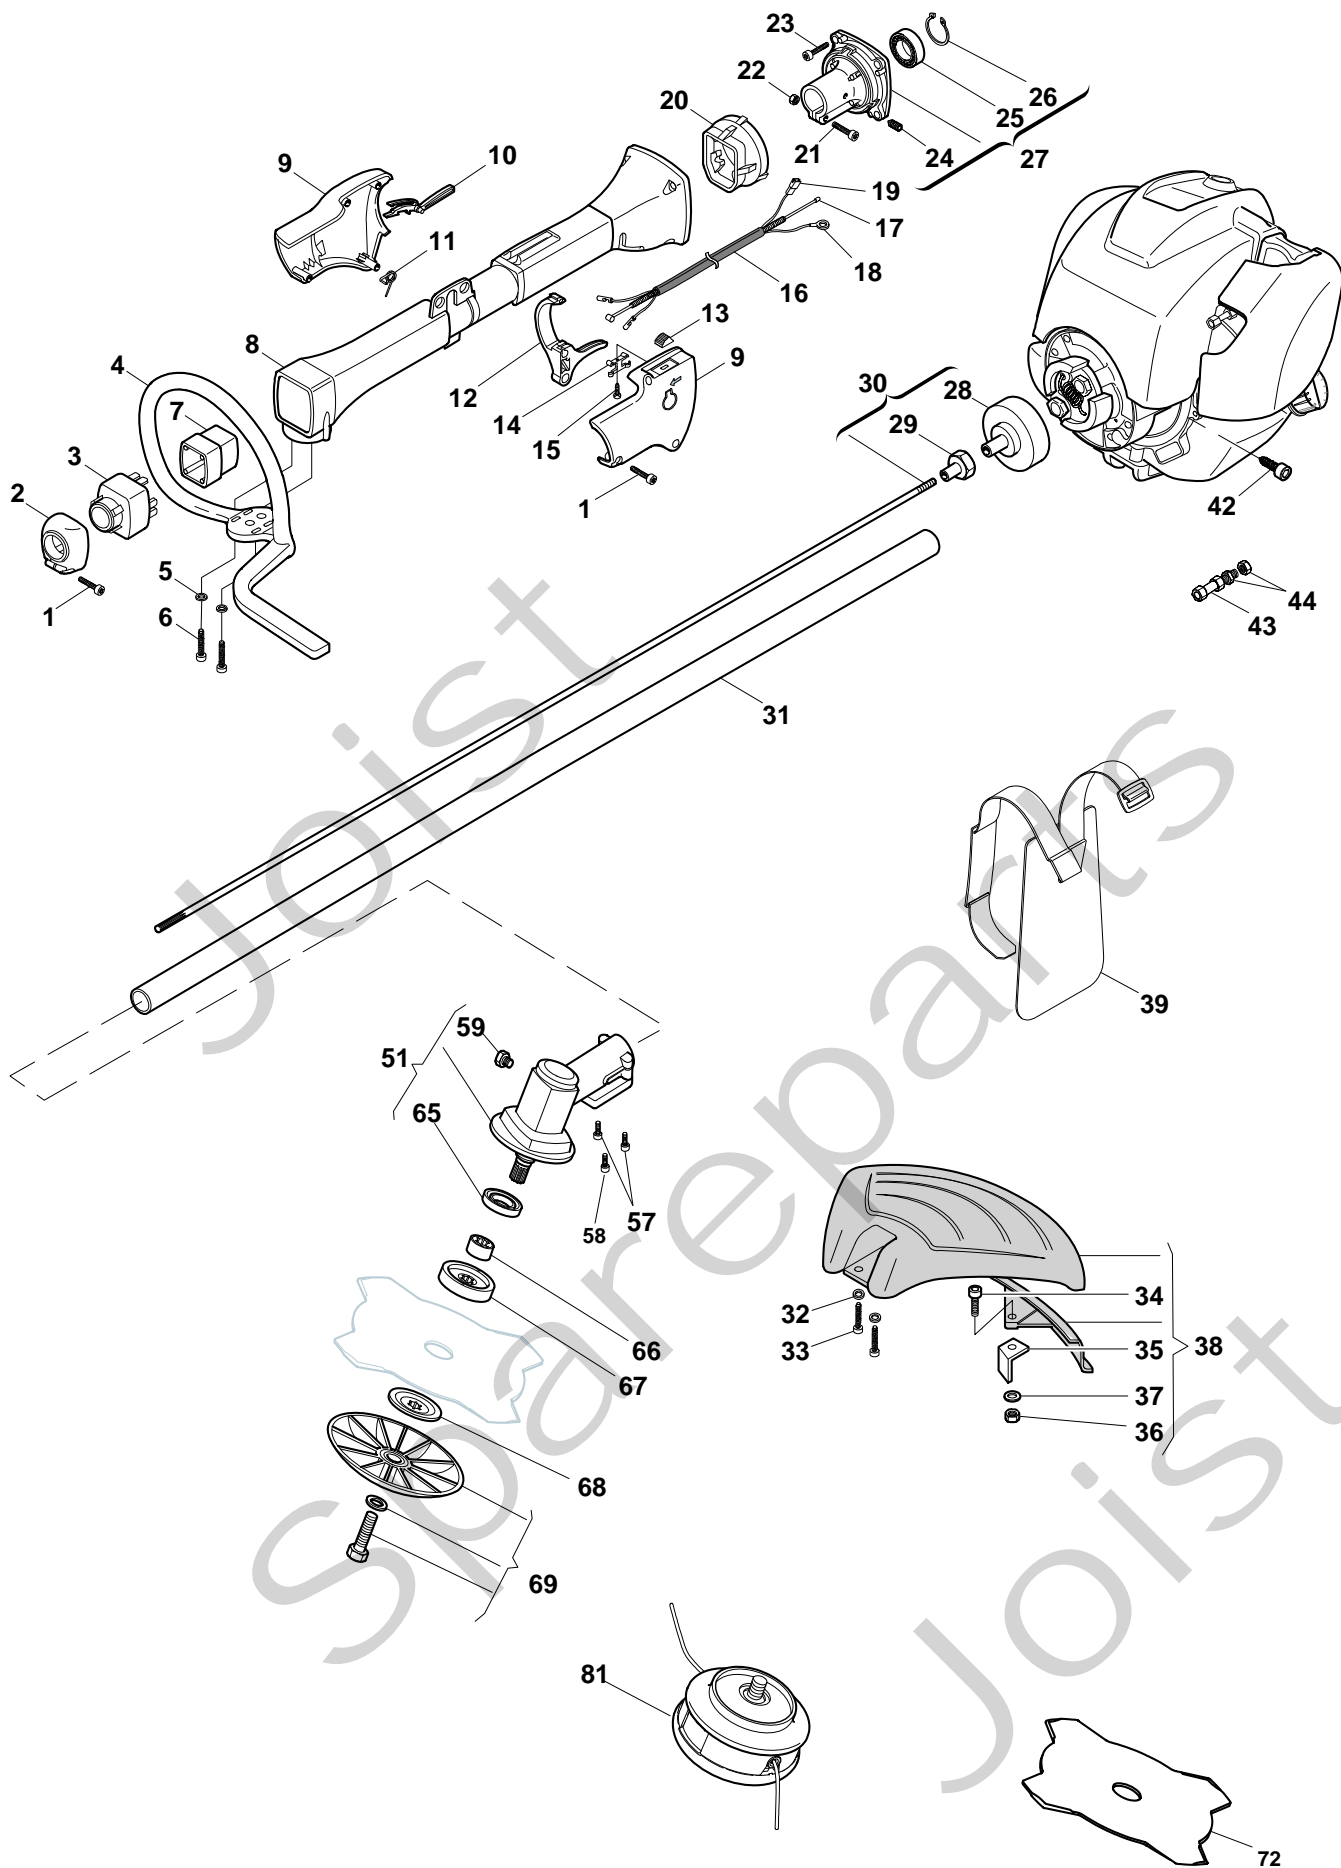

SB 435 H

SB 435 H

Pos. Fig.	Antal Quantity	Art No Part No	Benämning	Description	Anmärkning Notes
1	4	2123030	Skruv	Screw	
2	1	3750330	Stöd-främre	Front Housing Support	
3	1	3744290	Vibrationsdämpare-fr.	Front Shock Absorber	
4	1	4563560	Handtag-främre	Front Handle	
5	2	2312150	Bricka	Washer	
6	2	2123140	Skruv	Screw	
7	1	3750340	Reduktionsdistans	Front Step-Down Spacer	
8	1	4563531	Transmissionshus	Transmission Housing	
9	1	8563540	Handtagshalvor	Handgrip Housing Couple	
10	1	3743630	Säkerhetsspärr	Safety Lever	
11	1	3654490	Fjäder	Spring	
12	1	3743620	Gasreglage	Throttle Lever	
13	1	3749270	Stoppknapp	Stop Knob	
14	1	3612710	Stopplatta	Stop Plate	
15	1	2123070	Skruv	Screw	
16	1	3786200/1	Kabelhölje	Wire Sheath	
17	1	23066005/0	Gaswire	Cable, Trottle	
18	1	23065009/0	Jordkabel	Earth Cable (Black)	
19	1	23065008/0	Kabel-röd	Coil-Switch Cable (Red)	
20	1	3744300	Vibrationsdämpare-ba	Rear Shock Absorber	
21	1	2135150	Skruv	Screw	
22	1	2432030	Mutter	Nut	
23	4	2135160	Skruv	Screw	
24	1	2126050	Skruv	Screw	
25	1	3112170	Kullager	Bearing	
26	1	3353080	Låsring	Seeger Ring	
27	1	3L8520990/3	Transm.nav	Transmission Hub Ass.Y	
28	1	4121861/1	Kopplingshjul	Clutch	
29	1	3642191	Lagernav	Bearing Hub	
30	1	4251400	Drivaxel kpl	Trasmission Shaft	
31	1	4251204	Drivaxelrör	Trasmission Pipe Ass.Y	
32	2	2312150	Bricka	Washer	
33	2	2135060	Skruv	Screw	
34	1	2135030	Skruv	Screw	
35	1	3615000	Kniv	Line Cutter	
36	1	2432040	Mutter	Nut	
37	1	2312150	Bricka	Washer	
38	1	8563570	Stänkskydd kpl	Safety Cover Ass.Y (Incl.40-43)	
39	1	4253460	Sele	Harness	
42	1	2135020	Skruv	Screw	
43	1	3630600/1	Kabeljustering	Throttle Cable Adjuster	
44	2	2412090	Mutter	Nut	
51	1	4252780/1	Snäckväxel kpl	Gear Case Assy	
57	2	2135050	Skruv	Screw	
58	1	2653090	Skruv	Screw	
59	1	2653460	Skruv	Screw	
65	1	3121170	Tätningring	Oil Seal	
66	1	3641700/1	Krage	Collar	
67	1	3641640	Ringmutter-övre	Upper Ring Nut	
68	1	3612640	Ringmutter-nedre	Lower Ring Nut	
69	1	4560610	Stabilisator kpl	Stabilizer	
70	1	2321230	Bricka	Washer	
71	1	2653170	Skruv	Screw	
72	1	4611880	Röjklina	4 Teeth Disc 25 Cm	
81	1	4353240/1	Skärhuvud kpl	2 Hedges Nylon Head