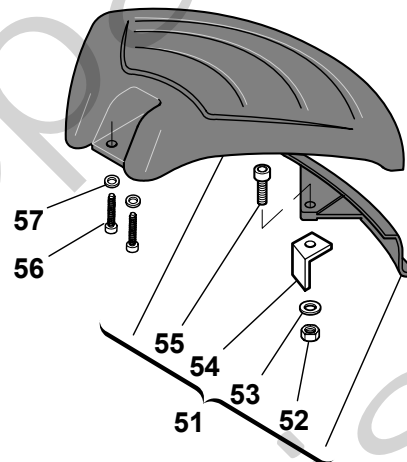

ST 425 HD

Pos. Fig.	Antal Quantity	Art No Part No	Benämning	Description	Anmärkning Notes
1	1	83050004/0	Kopplingshjul	Drum Ass'Y, Clutch	
2	1	23782005/0	Transmissionsstöd	Support Trasm.Assy	
3	1	23232001/0	Gaffel	Fork	
4	1	2123100	Skruv	Screw	
5	1	23275000/0	Hylsa	Grommet	
6	1	23782003/0	Stöd	Support	
7	1	3643470	Bussning	Bushing	
8	1	2312020	Bricka	Washer	
9	1	2135040	Skruv	Screw	
10	1	3180560	Reduktion	Reduction	
11	4	2135150	Skruv	Screw	
12	1	2123100	Skruv	Screw	
13	1	23445258/0	Lagernav	Bearing Hub	
14	1	23066001/0	Gaswire	Wire Ass.Y	
15	1	23065002/0	Kabel	Coil-Switch Cable	
16	1	23065003/0	Jordkabel	Earth Cable	
17	1	3786240	Wirehö je	Wire Sheath	
18	1	2135040	Skruv	Screw	
19	1	23780000/0	Batteristöd	Harness Support	
20	1	2412030	Mutter	Nut	
21	1	8563830	Handtag	Handle Ass.Y (Incl.2-9)	
22	1	2123030	Skruv	Screw	
23	1	3654270/1	Fjäder Arm Gaswire	Spring	
24	1	3743431/1	Fjäder Arm Gaswire	Spring	
25	1	3743441	Säkerhetsspärr	Safety Lever	
26	1	3654280/1	Fjäder	Spring	
27	1	3210970	Brytare	Stop Switch	
28	1	12154330/0	Mutter	Nut	
29	1	2135050	Skruv	Screw	
30	1	23655001/0	Reduktion	Reduction	
31	1	4252880	Drivaxelrör	Transmission Pipe Ass.Y	
32	1	4630101	Transmissionsaxel	Transmission Shaft Ass.Y	
33	4	2135060	Skruv	Screw	
34	1	4541500/1	Styretstöd-övre	Upper Handgrip Support	
35	1	83394003/0	Styre kpl	Handle Ass.Y	
36	1	23395050/0	Handtagsgrepp	Left Handle	
37	1	4541490/1	Styretstöd	Handle Support	
38	1	4541510	Styrfäste-undre	Lower Handgrip Support	
39	2	2135050	Skruv	Screw	
43	1	3630600/1	Kabe justering	Throttle Cable Adjuster	
44	2	2412090	Mutter	Nut	
46	1	2135020	Skruv	Screw	
47	1	4253460	Sele	Harness Mod.31	
51	1	3L8563570/1	Skyddskåpa	Safety Cover Ass.Y (Incl.43-46)	
52	1	2432040	Mutter	Nut	
53	1	2312150	Bricka	Washer	
54	1	3615000	Kniv	Line Cutter	
55	1	2135030	Skruv	Screw	
56	2	2135060	Skruv	Screw	
57	2	2312150	Bricka	Washer	
61	1	83820500/1	Snäckväxel kpl	Gear Case Assy	
68	1	2653460	Skruv	Screw	
75	1	3121180	Tätningring	Oil Seal	
76	2	2135050	Skruv	Screw	
77	1	2653090	Skruv	Screw	
78	1	3660680	Hylsa	Collar	
79	1	3641650	Ringmutter-övre	Upper Ring Nut	
80	1	3612650	Ringmutter-nedre	Lower Ring Nut	
81	1	3615300	Stabilisator	Stabilizer	
82	1	2321060	Bricka	Washer	
83	1	2452090	Mutter	Nut	
84	1	6031172	Röjklina	3 Teeth 25 Cm	
85	1	23155000/0	Skärhuvud kpl	2 Hedges Nylon Head