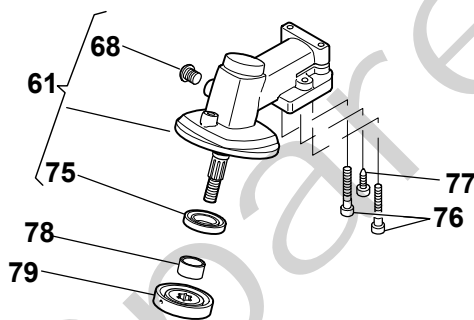

ST 425 HD

Pos. Fig.	Antal Quantity	Art No Part No	Benämning	Description	Anmärkning Notes
1	1	83050004/0	Kopplingshjul	Drum Ass'Y, Clutch	
2	1	23782005/0	Transmissionsstöd	Support Trasm.Assy	
3	1	23232001/0	Gaffel	Fork	
4	1	2123100	Skruv	Screw	
5	1	23275000/0	Hylsa	Grommet	
6	1	23782003/0	Stöd	Support	
7	1	3643470	Bussning	Bushing	
8	1	2312020	Bricka	Washer	
9	1	2135040	Skruv	Screw	
10	1	3180560	Reduktion	Reduction	
11	4	2135150	Skruv	Screw	
12	1	2123100	Skruv	Screw	
13	1	23445258/0	Lagernav	Bearing Hub	
14	1	23066001/0	Gaswire	Wire Ass.Y	
15	1	23065002/0	Kabel	Coil-Switch Cable	
16	1	23065003/0	Jordkabel	Earth Cable	
17	1	3786240	Wirehö je	Wire Sheath	
18	1	2135040	Skruv	Screw	
19	1	23780000/0	Batteristöd	Harness Support	
20	1	2412030	Mutter	Nut	
21	1	8563830	Handtag	Handle Ass.Y (Incl.2-9)	
22	1	2123030	Skruv	Screw	
23	1	3654270/1	Fjäder Arm Gaswire	Spring	
24	1	3743431/1	Fjäder Arm Gaswire	Spring	
25	1	3743441	Säkerhetsspärr	Safety Lever	
26	1	3654280/1	Fjäder	Spring	
27	1	3210970	Brytare	Stop Switch	
28	1	12154330/0	Mutter	Nut	
29	1	2135050	Skruv	Screw	
30	1	23655001/0	Reduktion	Reduction	
31	1	4252880	Drivaxelrör	Transmission Pipe Ass.Y	
32	1	4630101	Transmissionsaxel	Transmission Shaft Ass.Y	
33	4	2135060	Skruv	Screw	
34	1	4541500/1	Styretstöd-övre	Upper Handgrip Support	
35	1	83394003/0	Styre kpl	Handle Ass.Y	
36	1	23395050/0	Handtagsgrepp	Left Handle	
37	1	4541490/1	Styretstöd	Handle Support	
38	1	4541510	Styrfäste-undre	Lower Handgrip Support	
39	2	2135050	Skruv	Screw	
43	1	3630600/1	Kabe justering	Throttle Cable Adjuster	
44	2	2412090	Mutter	Nut	
46	1	2135020	Skruv	Screw	
47	1	4253460	Sele	Harness Mod.31	
51	1	3L8563570/1	Skyddskåpa	Safety Cover Ass.Y (Incl.43-46)	
52	1	2432040	Mutter	Nut	
53	1	2312150	Bricka	Washer	
54	1	3615000	Kniv	Line Cutter	
55	1	2135030	Skruv	Screw	
56	2	2135060	Skruv	Screw	
57	2	2312150	Bricka	Washer	
61	1	83820500/1	Snäckväxel kpl	Gear Case Assy	
68	1	2653460	Skruv	Screw	
75	1	3121180	Tätningring	Oil Seal	
76	2	2135050	Skruv	Screw	
77	1	2653090	Skruv	Screw	
78	1	3660680	Hylsa	Collar	
79	1	3641650	Ringmutter-övre	Upper Ring Nut	
80	1	3612650	Ringmutter-nedre	Lower Ring Nut	
81	1	3615300	Stabilisator	Stabilizer	
82	1	2321060	Bricka	Washer	
83	1	2452090	Mutter	Nut	
84	1	6031172	Röjklina	3 Teeth 25 Cm	
85	1	23155000/0	Skärhuvud kpl	2 Hedges Nylon Head