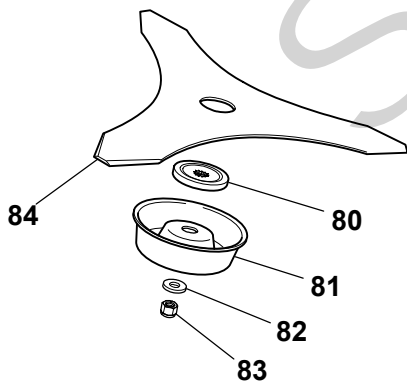

ST 425 HD

Pos. Fig.	Antal Quantity	Art No Part No	Benämning	Description	Anmärkning Notes
1	1	83050004/0	Kopplingshjul	Drum Ass'Y, Clutch	
2	1	23782005/0	Transmissionsstöd	Support Trasm.Assy	
3	1	23232001/0	Gaffel	Fork	
4	1	2123100	Skruv	Screw	
5	1	23275000/0	Hylsa	Grommet	
6	1	23782003/0	Stöd	Support	
7	1	3643470	Bussning	Bushing	
8	1	2312020	Bricka	Washer	
9	1	2135040	Skruv	Screw	
10	1	3180560	Reduktion	Reduction	
11	4	2135150	Skruv	Screw	
12	1	2123100	Skruv	Screw	
13	1	23445258/0	Lagernav	Bearing Hub	
14	1	23066001/0	Gaswire	Wire Ass.Y	
15	1	23065002/0	Kabel	Coil-Switch Cable	
16	1	23065003/0	Jordkabel	Earth Cable	
17	1	3786240	Wirehö je	Wire Sheath	
18	1	2135040	Skruv	Screw	
19	1	23780000/0	Batteristöd	Harness Support	
20	1	2412030	Mutter	Nut	
21	1	8563830	Handtag	Handle Ass.Y (Incl.2-9)	
22	1	2123030	Skruv	Screw	
23	1	3654270/1	Fjäder Arm Gaswire	Spring	
24	1	3743431/1	Fjäder Arm Gaswire	Spring	
25	1	3743441	Säkerhetsspärr	Safety Lever	
26	1	3654280/1	Fjäder	Spring	
27	1	3210970	Brytare	Stop Switch	
28	1	12154330/0	Mutter	Nut	
29	1	2135050	Skruv	Screw	
30	1	23655001/0	Reduktion	Reduction	
31	1	4252880	Drivaxelrör	Transmission Pipe Ass.Y	
32	1	4630101	Transmissionsaxel	Transmission Shaft Ass.Y	
33	4	2135060	Skruv	Screw	
34	1	4541500/1	Styretstöd-övre	Upper Handgrip Support	
35	1	83394003/0	Styre kpl	Handle Ass.Y	
36	1	23395050/0	Handtagsgrepp	Left Handle	
37	1	4541490/1	Styretstöd	Handle Support	
38	1	4541510	Styrfäste-undre	Lower Handgrip Support	
39	2	2135050	Skruv	Screw	
43	1	3630600/1	Kabe justering	Throttle Cable Adjuster	
44	2	2412090	Mutter	Nut	
46	1	2135020	Skruv	Screw	
47	1	4253460	Sele	Harness Mod.31	
51	1	3L8563570/1	Skyddskåpa	Safety Cover Ass.Y (Incl.43-46)	
52	1	2432040	Mutter	Nut	
53	1	2312150	Bricka	Washer	
54	1	3615000	Kniv	Line Cutter	
55	1	2135030	Skruv	Screw	
56	2	2135060	Skruv	Screw	
57	2	2312150	Bricka	Washer	
61	1	83820500/1	Snäckväxel kpl	Gear Case Assy	
68	1	2653460	Skruv	Screw	
75	1	3121180	Tätningring	Oil Seal	
76	2	2135050	Skruv	Screw	
77	1	2653090	Skruv	Screw	
78	1	3660680	Hylsa	Collar	
79	1	3641650	Ringmutter-övre	Upper Ring Nut	
80	1	3612650	Ringmutter-nedre	Lower Ring Nut	
81	1	3615300	Stabilisator	Stabilizer	
82	1	2321060	Bricka	Washer	
83	1	2452090	Mutter	Nut	
84	1	6031172	Röjklina	3 Teeth 25 Cm	
85	1	23155000/0	Skärhuvud kpl	2 Hedges Nylon Head