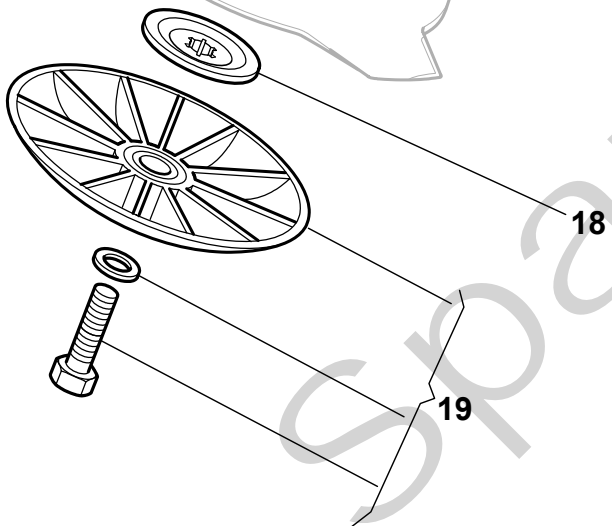

Genuine Spare Parts

www.stiga.com

BJ 345 D Model Year 2011

- Use GLOBAL GARDEN PRODUCT Genuine Spare Parts specified in the parts list for repair and/or replacement.
- The contents described in the parts list may change due to improvement.
- The drawings of the spare parts are only indicative and might not represent the part in question exactly.
- The indications "right" - "left" - "front" - "rear" refer to the position of the operator when using the machine.
- When placing orders of parts for repair and/or replacement, make sure that the illustrated parts list is the one applying to the machine's year of manufacture, as shown on the identification plate attached to the machine.

BJ 345 D

Pos. Fig.	Antal Quantity	Art No Part No	Benämning	Description	Anmärkning Notes
1	1	4252780/1	Snäckväxel kpl	Gear Case Assy [Ø26]	
7	2	2135050	Skruv	Screw	
8	1	2653090	Skruv	Screw	
9	1	2653460	Skruv	Screw	
15	1	3121170	Tätningring	Oil Seal	
16	1	3641700/1	Krage	Collar	
17	1	3641640	Ringmutter-övre	Upper Ring Nut	
18	1	3612640	Ringmutter-nedre	Lower Ring Nut	
19	1	4560610	Stabilisator kpl	Stabilizer	
20	1	2321230	Bricka	Washer	
21	1	2653170	Skruv	Screw	
22	1	4611880	Röjklina	4 Teeth 25 Cm	
31	1	4353240/1	Skärhuvud kpl	2 Hedges Nylon Head	