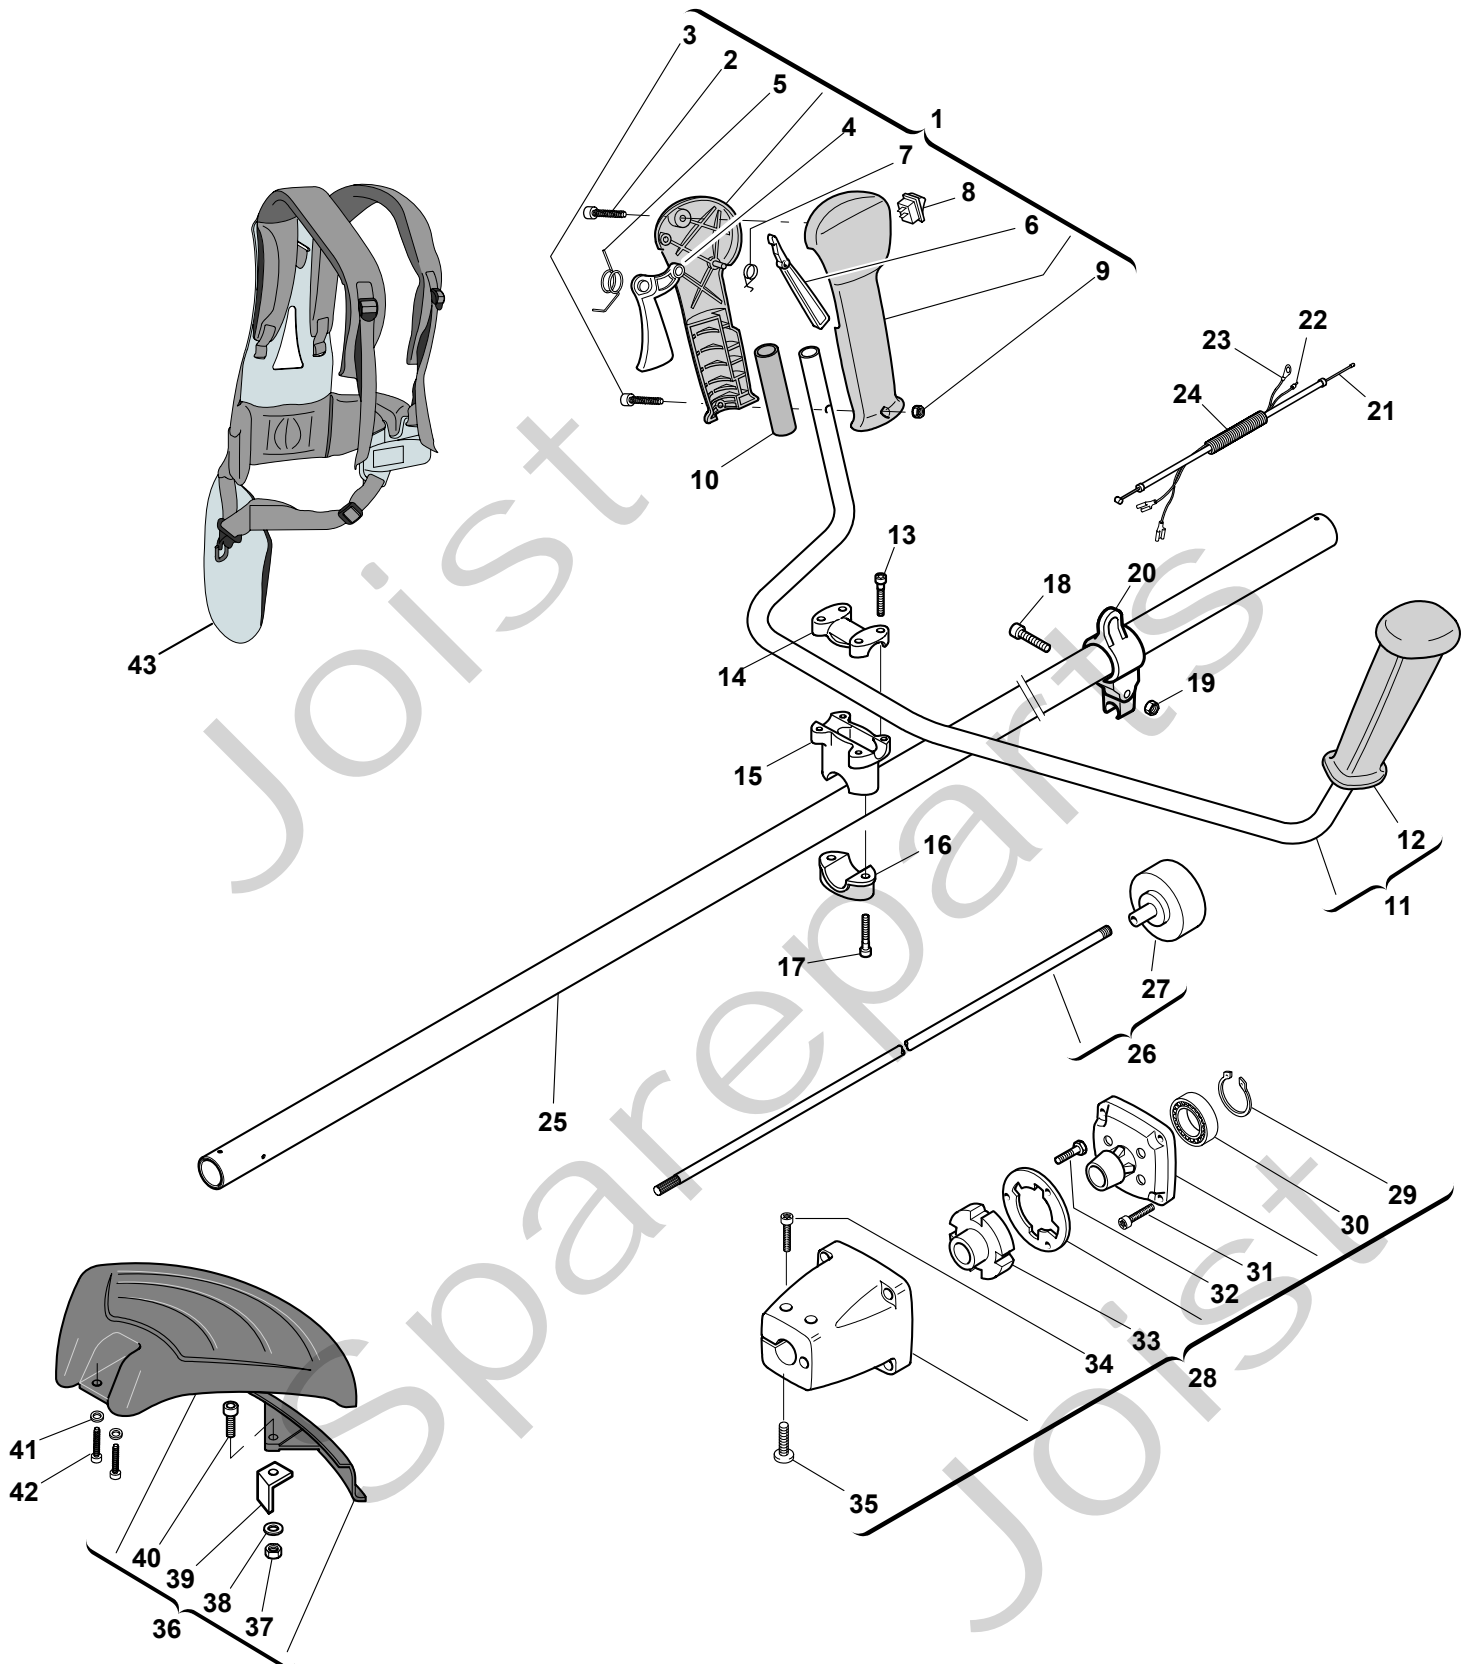

Pos. Fig.	Antal Quantity	Art No Part No	Benämning	Description	Anmärkning Notes
1	1	8563830	Handtag	Handle Ass.Y (Incl.2-9)	
2	1	2123030	Skruv	Screw	
3	1	2135050	Skruv	Screw	
4	1	3743431/1	Fjäder Arm Gaswire	Spring	
5	1	3654270/1	Fjäder Arm Gaswire	Spring	
6	1	3743441	Säkerhetsspärr	Safety Lever	
7	1	3654280/1	Fjäder	Spring	
8	1	3210970	Brytare	Stop Switch	
9	1	12154330/0	Mutter	Nut	
10	1	23655001/0	Reduktion	Reduction	
11	1	83394003/0	Styre kpl	Handle Ass.Y	
12	1	23395050/0	Handtagsgrepp	Left Handle	
13	4	2135060	Skruv	Screw	
14	1	4541500/1	Styretstöd-övre	Upper Handgrip Support	
15	1	4541490/1	Styretstöd	Handle Support	
16	1	4541510	Styrfäste-undre	Lower Handgrip Support	
17	2	2135050	Skruv	Screw	
18	1	2135040	Skruv	Screw	
19	1	2412030	Mutter	Nut	
20	1	23780000/0	Batteristöd	Harness Support	
21	1	123066014/0	Gaswire	Wire Ass.Y	
22	1	123065024/0	Kabel	Coil-Switch Cable	
23	1	3211600/1	Jordkabel	Earth Cable (Black)	
24	1	3786240	Wirehö je	Wire Sheath	
25	1	8251201	Drivaxelrör	Trans.Pipe Assy	
26	1	4251400	Transmissionsaxel	Trans.Shaft Assy	
27	1	4121861/1	Kopplingshjul	Clutch	
28	1	8562960	Transmissionsstöd	Support Trasm.Assy	
29	1	3353080	Låsring	Ring	
30	1	3112170	Kullager	Bearing	
31	4	2135160	Skruv	Screw	
32	4	2123030	Skruv	Screw	
33	1	3744260	Hylsa	Shock Absorber	
34	2	2123110	Skruv	Screw	
35	1	2123100	Skruv	Screw	
36	1	8563570	Stänkskydd kpl	Safety Cover Ass.Y (Incl.40-43)	
37	1	2432040	Mutter	Nut	
38	1	2312150	Bricka	Washer	
39	1	3615000	Kniv	Line Cutter	
40	1	2135030	Skruv	Screw	
41	2	2312150	Bricka	Washer	
42	2	2135060	Skruv	Screw	
43	1	123046000/0	Sele	Harness