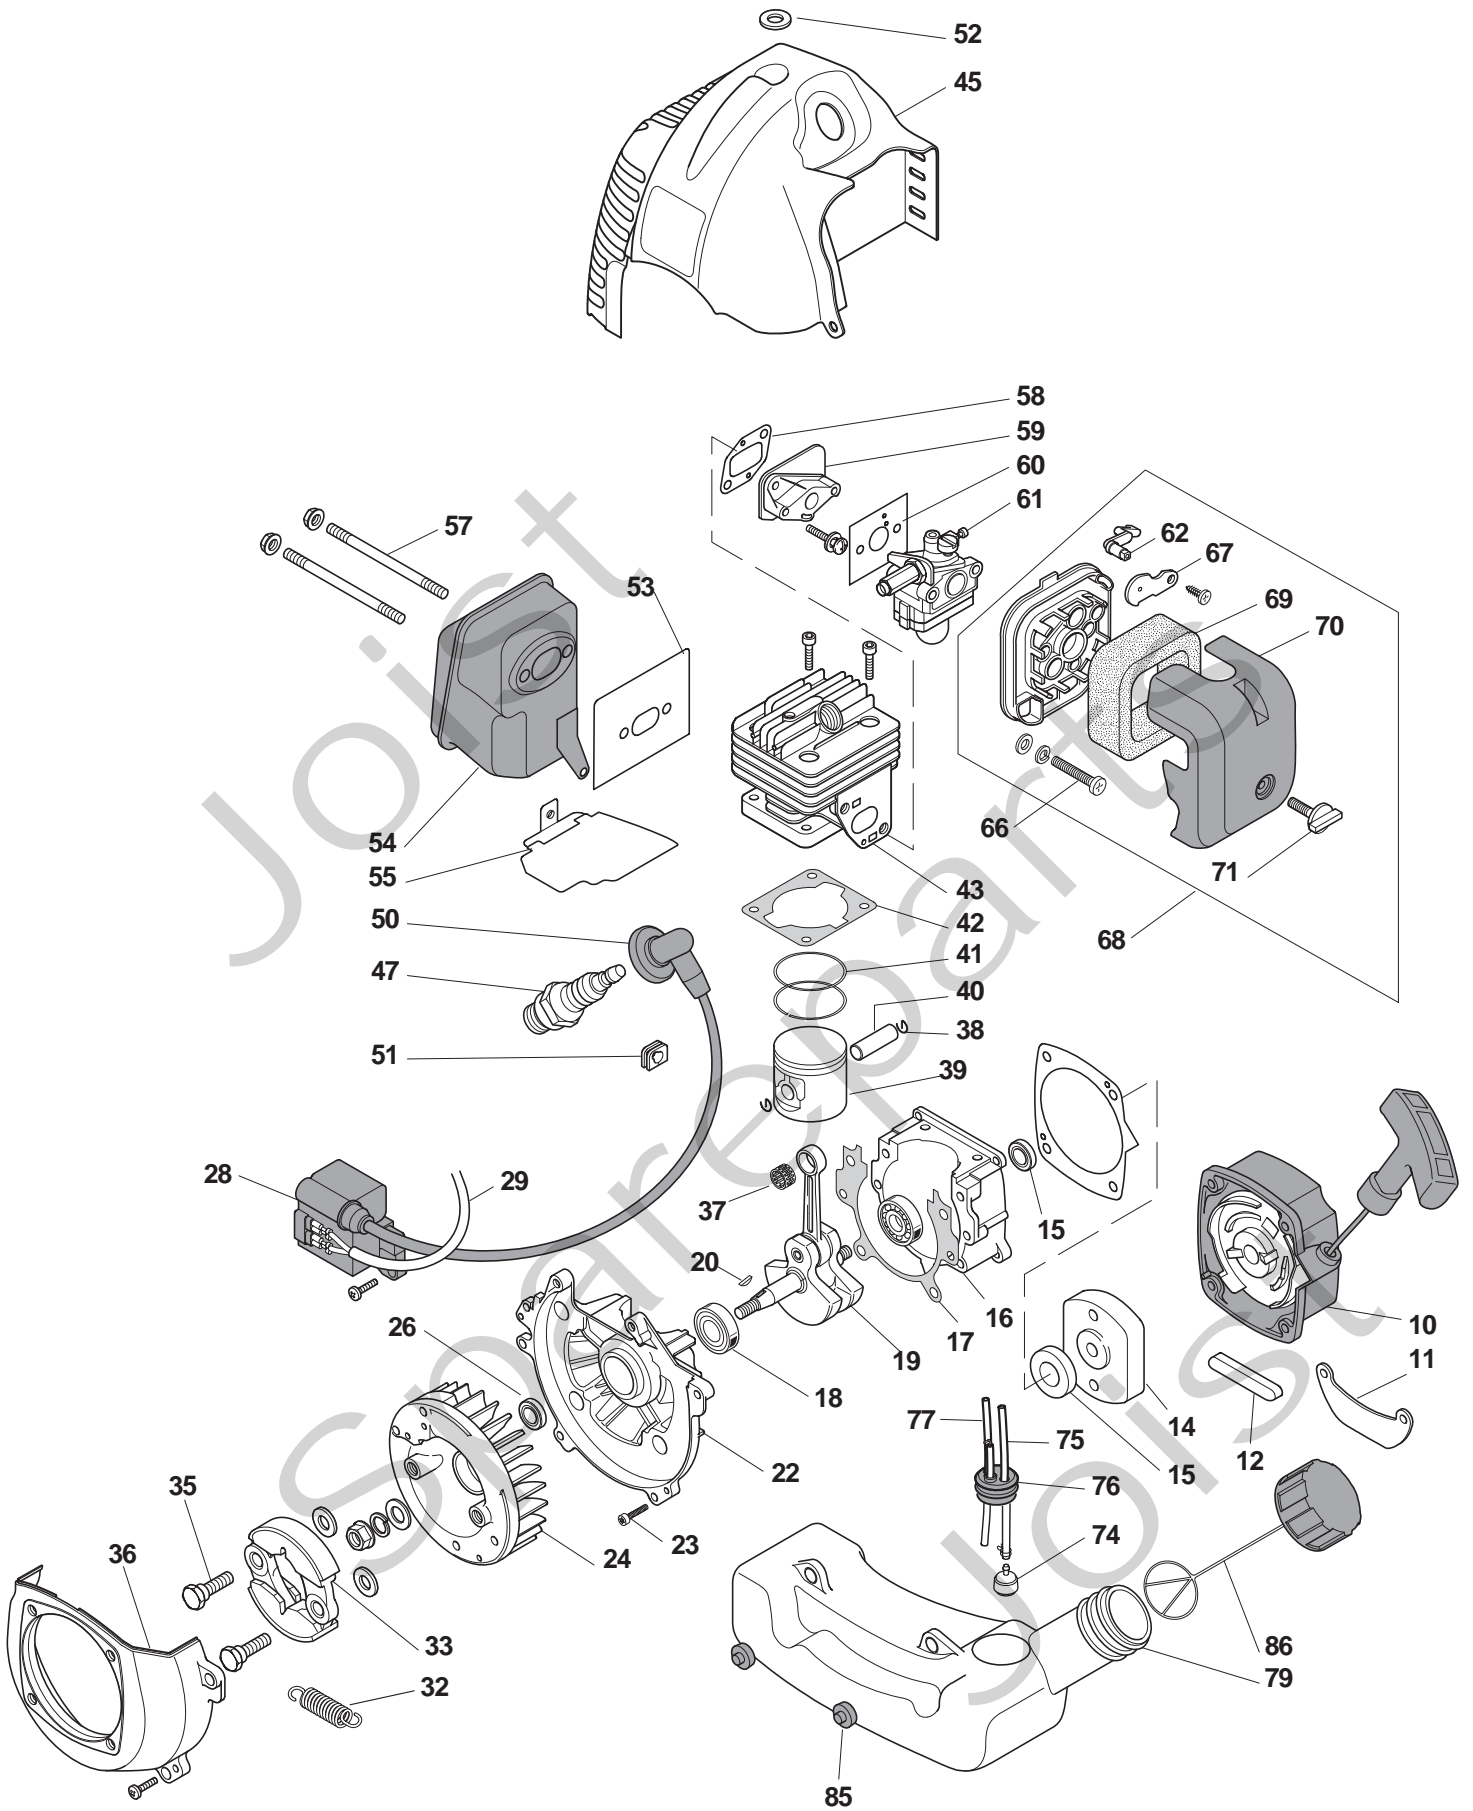

Pos. Fig.	Antal Quantity	Art No Part No	Benämning	Description	Anmärkning Notes
10	1	183058042/0	Start kpl	Starter Ass.Y	
11	1	123784011/0	Motor Platta	Engine Support	
12	1	123275034/0	Gummihylsa	Grommet	
14	1	183082004/0	Startkopp	Starter Cup Ass.Y	
15	1	119035159/0	Tätningring	Seal Ring	
16	1	123685028/0	Vevhus	Crank Case	
17	1	123280087/0	Tätningring	Gasket	
18	2	114215218/0	Kullager	Ball Bearing	
19	1	123020034/0	Vevaxel	Crankshaft	
20	1	123072002/0	Kil	Key	
22	1	123685029/0	Vevhus	Crank Case	
23	4	123878126/0	Skruv	Screw	
24	1	123880019/0	Svänghjul	Flywheel	
26	1	119035166/0	Tätningring	Seal Ring	
28	1	123044019/0	Elektron kspole	Electronic Coil	
29	1	123065046/0	Tändstiftshatt	Spark Plug Cable	
32	1	123430611/0	Fjäder	Spring	
33	2	123400003/0	Koppling	Clutch Unit	
35	2	123878058/0	Skruv	Screw	
36	1	123208423/0	Transm.stödhus	Transm.Support Case	
37	1	123235010/0	Nållager	Needle Bearing	
38	2	123202010/0	Låsring	Circlip	
39	1	123590014/0	Kolv	Piston	
40	1	123760008/0	Kolvbult	Piston Pin	
41	2	123204017/0	Kolvring	Piston Ring	
42	1	123280088/0	Cylinderkåpa	Cylinder Gasket	
43	1	123071025/0	Cylinder	Cylinder	
44	4	123878128/0	Skruv	Screw	
45	1	123087029/0	Cylinderkåpa-gul	Cylinder Cover Yellow	
47	1	3210024	Tändstift	Spark Plug	
50	1	123053005/0	Tändstiftshatt	Spark Plug Cover	
51	1	123275023/0	Hylsa	Grommet	
52	1	123280090/0	Tätningring	Gasket	
53	1	123280089/0	Tätningring	Gasket	
54	1	183740023/0	Ljuddämpare	Muffler	
55	1	123600088/0	Ljuddämparskydd	Muffler Shield	
57	2	123878127/0	Stud Screw	Double-Screw Bolt	
58	1	123280085/0	Packning	Intake Manif-Gasket	
59	1	123073520/0	Insugningsrör	Intake Manifold	
60	1	123280086/0	Packning	Intake-Carb Gasket	
61	1	123054037/0	Förgasare	Carburettor	
62	1	123315089/0	Chokearm	Choke Lever	
66	2	2132160	Skruv	Screw	
67	1	123190000/0	Arm	Shutter	
68	1	183220003/0	Lufffilter kpl	Air Filter	
69	1	123220011/0	Lufffilter	Air Filter	
70	1	123090034/0	Lufffilterlock	Air Cleaner Cover	
71	1	123878056/0	Knopp	Knob	
72	1	123275021/0	Gummihylsa	Grommet	
74	1	183520005/0	Bränslefilter	Intake Filter	
75	1	123867032/0	Bränsleslang	Tube	
77	1	123867031/0	Rör	Tube	
79	1	123733007/0	Bränsletank kpl	Kit Fuel Tank	
86	1	183790009/0	Tanklock	Fuel Cap Assy