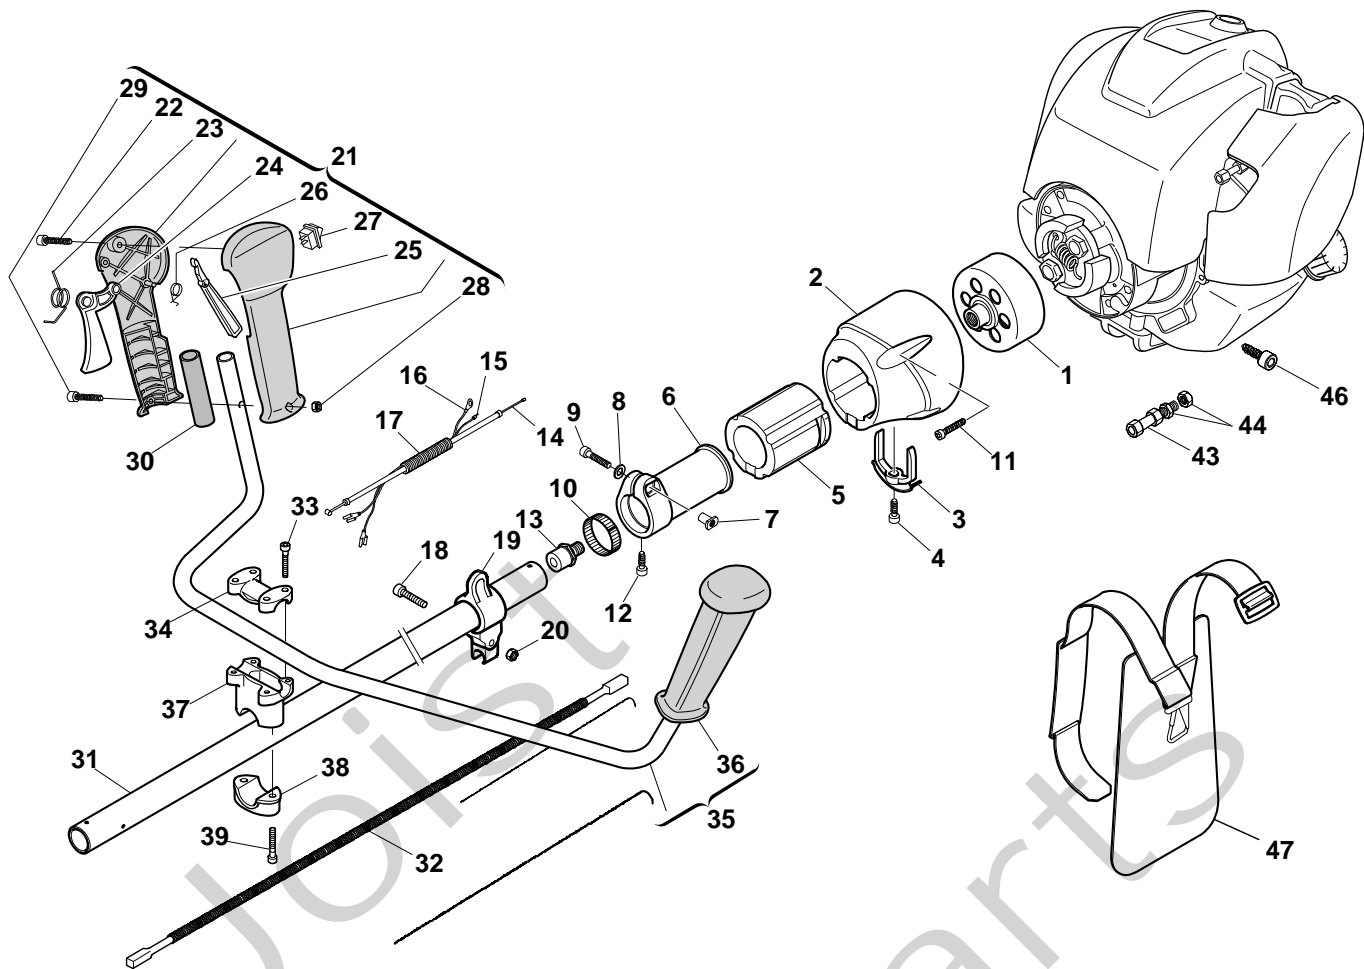

SB 425 HD

Pos. Fig.	Antal Quantity	Art No Part No	Benämning	Description	Anmärkning Notes
1	1	83050004/0	Kopplingshjul	Drum Ass'Y, Clutch	
2	1	23782005/0	Transmissionsstöd	Support Trasm.Assy	
3	1	23232001/0	Gaffel	Fork	
4	1	2123100	Skruv	Screw	
5	1	23275000/0	Hylsa	Grommet	
6	1	23782003/0	Stöd	Support	
7	1	3643470	Bussning	Bushing	
8	1	2312020	Bricka	Washer	
9	1	2135040	Skruv	Screw	
10	1	3180560	Reduktion	Reduction	
11	4	2135150	Skruv	Screw	
12	1	2123100	Skruv	Screw	
13	1	23445258/0	Lagernav	Bearing Hub	
14	1	23066001/0	Gaswire	Cable, Trottle	
15	1	23065002/0	Kabel	Coil-Switch Cable	
16	1	23065003/0	Jordkabel	Earth Cable	
17	1	3786240	Wirehölje	Wire Sheath	
18	1	2135040	Skruv	Screw	
19	1	23780000/0	Fäste-sele	Harness Support	
20	1	2412030	Mutter	Nut	
21	1	8563830	Handtag kpl	Handle Ass.Y	
22	1	2123030	Skruv	Screw	
23	1	3654270/1	Fjäder	Spring	
24	1	3743431/1	Gasreglage	Throttle Lever	
25	1	3743441	Säkerhetsspärr	Safety Lever	
26	1	3654280/1	Fjäder	Spring	
27	1	3210970	Brytare	Stop Switch	
28	1	12154330/0	Mutter	Nut	
29	1	2135050	Skruv	Screw	
30	1	23655001/0	Reduktion	Reduction	
31	1	4252880	Drivaxelrör	Trasmission Pipe Ass.Y	
32	1	4630101	Transmissionsaxel	Transmission Shaft Ass.Y	
33	4	2135060	Skruv	Screw	
34	1	4541500/1	Styrfäste-övre	Upper Handgrip Support	
35	1	83394003/0	Styre kpl	Handle Ass.Y	
36	1	23395050/0	Handtagsgrepp	Left Handle	
37	1	4541490/1	Styrfäste-mitten	Handle Support	
38	1	4541510	Styrfäste-undre	Lower Handgrip Support	
39	2	2135050	Skruv	Screw	
43	1	3630600/1	Kabeljustering	Throttle Cable Adjuster	
44	2	2412090	Mutter	Nut	
46	1	2135020	Skruv	Screw	
47	1	4253460	Sele	Harness	
51	1	8563570	Stänkskydd kpl	Safety Cover Ass.Y (Incl.40-43)	
52	1	2432040	Mutter	Nut	
53	1	2312150	Bricka	Washer	
54	1	3615000	Kniv	Line Cutter	
55	1	2135030	Skruv	Screw	
56	2	2135060	Skruv	Screw	
57	2	2312150	Bricka	Washer	
61	1	83820500/1	Snäckväxel kpl	Gear Case Assy	
68	1	2653460	Skruv	Screw	
75	1	3121180	Tätningring	Oil Seal	
76	2	2135050	Skruv	Screw	
77	1	2653090	Skruv	Screw	
78	1	3660680	Hylsa	Collar	
79	1	3641650	Ringmutter-övre	Upper Ring Nut	
80	1	3612650	Ringmutter-nedre	Lower Ring Nut	
81	1	3615300	Stabilisator	Stabilizer