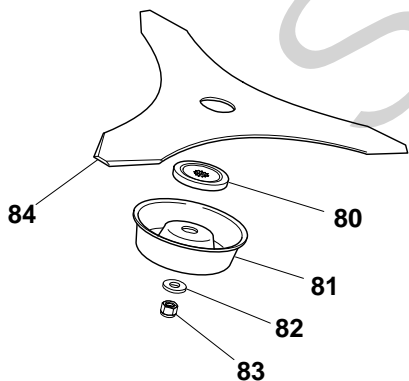

SB 425 HD

Pos. Fig.	Antal Quantity	Art No Part No	Benämning	Description	Anmärkning Notes
1	1	83050004/0	Kopplingshjul	Drum Ass'Y, Clutch	
2	1	23782005/0	Transmissionsstöd	Support Trasm.Assy	
3	1	23232001/0	Gaffel	Fork	
4	1	2123100	Skruv	Screw	
5	1	23275000/0	Hylsa	Grommet	
6	1	23782003/0	Stöd	Support	
7	1	3643470	Bussning	Bushing	
8	1	2312020	Bricka	Washer	
9	1	2135040	Skruv	Screw	
10	1	3180560	Reduktion	Reduction	
11	4	2135150	Skruv	Screw	
12	1	2123100	Skruv	Screw	
13	1	23445258/0	Lagernav	Bearing Hub	
14	1	23066001/0	Gaswire	Cable, Trottle	
15	1	23065002/0	Kabel	Coil-Switch Cable	
16	1	23065003/0	Jordkabel	Earth Cable	
17	1	3786240	Wirehölje	Wire Sheath	
18	1	2135040	Skruv	Screw	
19	1	23780000/0	Fäste-sele	Harness Support	
20	1	2412030	Mutter	Nut	
21	1	8563830	Handtag kpl	Handle Ass.Y	
22	1	2123030	Skruv	Screw	
23	1	3654270/1	Fjäder	Spring	
24	1	3743431/1	Gasreglage	Throttle Lever	
25	1	3743441	Säkerhetsspärr	Safety Lever	
26	1	3654280/1	Fjäder	Spring	
27	1	3210970	Brytare	Stop Switch	
28	1	12154330/0	Mutter	Nut	
29	1	2135050	Skruv	Screw	
30	1	23655001/0	Reduktion	Reduction	
31	1	4252880	Drivaxelrör	Trasmission Pipe Ass.Y	
32	1	4630101	Transmissionsaxel	Transmission Shaft Ass.Y	
33	4	2135060	Skruv	Screw	
34	1	4541500/1	Styrfäste-övre	Upper Handgrip Support	
35	1	83394003/0	Styre kpl	Handle Ass.Y	
36	1	23395050/0	Handtagsgrepp	Left Handle	
37	1	4541490/1	Styrfäste-mitten	Handle Support	
38	1	4541510	Styrfäste-undre	Lower Handgrip Support	
39	2	2135050	Skruv	Screw	
43	1	3630600/1	Kabeljustering	Throttle Cable Adjuster	
44	2	2412090	Mutter	Nut	
46	1	2135020	Skruv	Screw	
47	1	4253460	Sele	Harness	
51	1	8563570	Stänkskydd kpl	Safety Cover Ass.Y (Incl.40-43)	
52	1	2432040	Mutter	Nut	
53	1	2312150	Bricka	Washer	
54	1	3615000	Kniv	Line Cutter	
55	1	2135030	Skruv	Screw	
56	2	2135060	Skruv	Screw	
57	2	2312150	Bricka	Washer	
61	1	83820500/1	Snäckväxel kpl	Gear Case Assy	
68	1	2653460	Skruv	Screw	
75	1	3121180	Tätningring	Oil Seal	
76	2	2135050	Skruv	Screw	
77	1	2653090	Skruv	Screw	
78	1	3660680	Hylsa	Collar	
79	1	3641650	Ringmutter-övre	Upper Ring Nut	
80	1	3612650	Ringmutter-nedre	Lower Ring Nut	
81	1	3615300	Stabilisator	Stabilizer