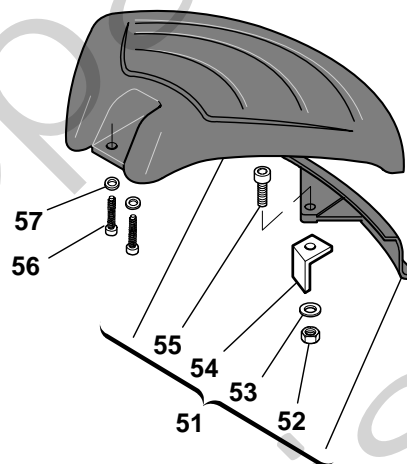

SB 425 HD

Pos. Fig.	Antal Quantity	Art No Part No	Benämning	Description	Anmärkning Notes
1	1	83050004/0	Kopplingshjul	Drum Ass'Y, Clutch	
2	1	23782005/0	Transmissionsstöd	Support Trasm.Assy	
3	1	23232001/0	Gaffel	Fork	
4	1	2123100	Skruv	Screw	
5	1	23275000/0	Hylsa	Grommet	
6	1	23782003/0	Stöd	Support	
7	1	3643470	Bussning	Bushing	
8	1	2312020	Bricka	Washer	
9	1	2135040	Skruv	Screw	
10	1	3180560	Reduktion	Reduction	
11	4	2135150	Skruv	Screw	
12	1	2123100	Skruv	Screw	
13	1	23445258/0	Lagernav	Bearing Hub	
14	1	23066001/0	Gaswire	Cable, Trottle	
15	1	23065002/0	Kabel	Coil-Switch Cable	
16	1	23065003/0	Jordkabel	Earth Cable	
17	1	3786240	Wirehölje	Wire Sheath	
18	1	2135040	Skruv	Screw	
19	1	23780000/0	Fäste-sele	Harness Support	
20	1	2412030	Mutter	Nut	
21	1	8563830	Handtag kpl	Handle Ass.Y	
22	1	2123030	Skruv	Screw	
23	1	3654270/1	Fjäder	Spring	
24	1	3743431/1	Gasreglage	Throttle Lever	
25	1	3743441	Säkerhetsspärr	Safety Lever	
26	1	3654280/1	Fjäder	Spring	
27	1	3210970	Brytare	Stop Switch	
28	1	12154330/0	Mutter	Nut	
29	1	2135050	Skruv	Screw	
30	1	23655001/0	Reduktion	Reduction	
31	1	4252880	Drivaxelrör	Trasmission Pipe Ass.Y	
32	1	4630101	Transmissionsaxel	Transmission Shaft Ass.Y	
33	4	2135060	Skruv	Screw	
34	1	4541500/1	Styrfäste-övre	Upper Handgrip Support	
35	1	83394003/0	Styre kpl	Handle Ass.Y	
36	1	23395050/0	Handtagsgrepp	Left Handle	
37	1	4541490/1	Styrfäste-mitten	Handle Support	
38	1	4541510	Styrfäste-undre	Lower Handgrip Support	
39	2	2135050	Skruv	Screw	
43	1	3630600/1	Kabeljustering	Throttle Cable Adjuster	
44	2	2412090	Mutter	Nut	
46	1	2135020	Skruv	Screw	
47	1	4253460	Sele	Harness	
51	1	8563570	Stänkskydd kpl	Safety Cover Ass.Y (Incl.40-43)	
52	1	2432040	Mutter	Nut	
53	1	2312150	Bricka	Washer	
54	1	3615000	Kniv	Line Cutter	
55	1	2135030	Skruv	Screw	
56	2	2135060	Skruv	Screw	
57	2	2312150	Bricka	Washer	
61	1	83820500/1	Snäckväxel kpl	Gear Case Assy	
68	1	2653460	Skruv	Screw	
75	1	3121180	Tätningring	Oil Seal	
76	2	2135050	Skruv	Screw	
77	1	2653090	Skruv	Screw	
78	1	3660680	Hylsa	Collar	
79	1	3641650	Ringmutter-övre	Upper Ring Nut	
80	1	3612650	Ringmutter-nedre	Lower Ring Nut	
81	1	3615300	Stabilisator	Stabilizer