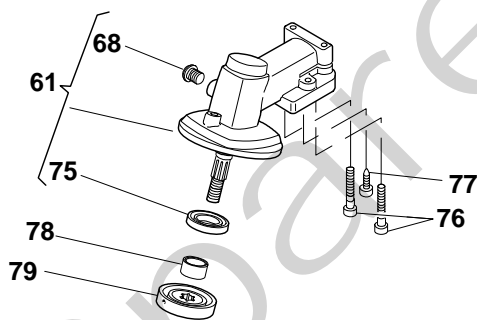

SB 425 HD

Pos. Fig.	Antal Quantity	Art No Part No	Benämning	Description	Anmärkning Notes
1	1	83050004/0	Kopplingshjul	Drum Ass'Y, Clutch	
2	1	23782005/0	Transmissionsstöd	Support Trasm.Assy	
3	1	23232001/0	Gaffel	Fork	
4	1	2123100	Skruv	Screw	
5	1	23275000/0	Hylsa	Grommet	
6	1	23782003/0	Stöd	Support	
7	1	3643470	Bussning	Bushing	
8	1	2312020	Bricka	Washer	
9	1	2135040	Skruv	Screw	
10	1	3180560	Reduktion	Reduction	
11	4	2135150	Skruv	Screw	
12	1	2123100	Skruv	Screw	
13	1	23445258/0	Lagernav	Bearing Hub	
14	1	23066001/0	Gaswire	Cable, Trottle	
15	1	23065002/0	Kabel	Coil-Switch Cable	
16	1	23065003/0	Jordkabel	Earth Cable	
17	1	3786240	Wirehölje	Wire Sheath	
18	1	2135040	Skruv	Screw	
19	1	23780000/0	Fäste-sele	Harness Support	
20	1	2412030	Mutter	Nut	
21	1	8563830	Handtag kpl	Handle Ass.Y	
22	1	2123030	Skruv	Screw	
23	1	3654270/1	Fjäder	Spring	
24	1	3743431/1	Gasreglage	Throttle Lever	
25	1	3743441	Säkerhetsspärr	Safety Lever	
26	1	3654280/1	Fjäder	Spring	
27	1	3210970	Brytare	Stop Switch	
28	1	12154330/0	Mutter	Nut	
29	1	2135050	Skruv	Screw	
30	1	23655001/0	Reduktion	Reduction	
31	1	4252880	Drivaxelrör	Trasmission Pipe Ass.Y	
32	1	4630101	Transmissionsaxel	Transmission Shaft Ass.Y	
33	4	2135060	Skruv	Screw	
34	1	4541500/1	Styrfäste-övre	Upper Handgrip Support	
35	1	83394003/0	Styre kpl	Handle Ass.Y	
36	1	23395050/0	Handtagsgrepp	Left Handle	
37	1	4541490/1	Styrfäste-mitten	Handle Support	
38	1	4541510	Styrfäste-undre	Lower Handgrip Support	
39	2	2135050	Skruv	Screw	
43	1	3630600/1	Kabeljustering	Throttle Cable Adjuster	
44	2	2412090	Mutter	Nut	
46	1	2135020	Skruv	Screw	
47	1	4253460	Sele	Harness	
51	1	8563570	Stänkskydd kpl	Safety Cover Ass.Y (Incl.40-43)	
52	1	2432040	Mutter	Nut	
53	1	2312150	Bricka	Washer	
54	1	3615000	Kniv	Line Cutter	
55	1	2135030	Skruv	Screw	
56	2	2135060	Skruv	Screw	
57	2	2312150	Bricka	Washer	
61	1	83820500/1	Snäckväxel kpl	Gear Case Assy	
68	1	2653460	Skruv	Screw	
75	1	3121180	Tätningring	Oil Seal	
76	2	2135050	Skruv	Screw	
77	1	2653090	Skruv	Screw	
78	1	3660680	Hylsa	Collar	
79	1	3641650	Ringmutter-övre	Upper Ring Nut	
80	1	3612650	Ringmutter-nedre	Lower Ring Nut	
81	1	3615300	Stabilisator	Stabilizer