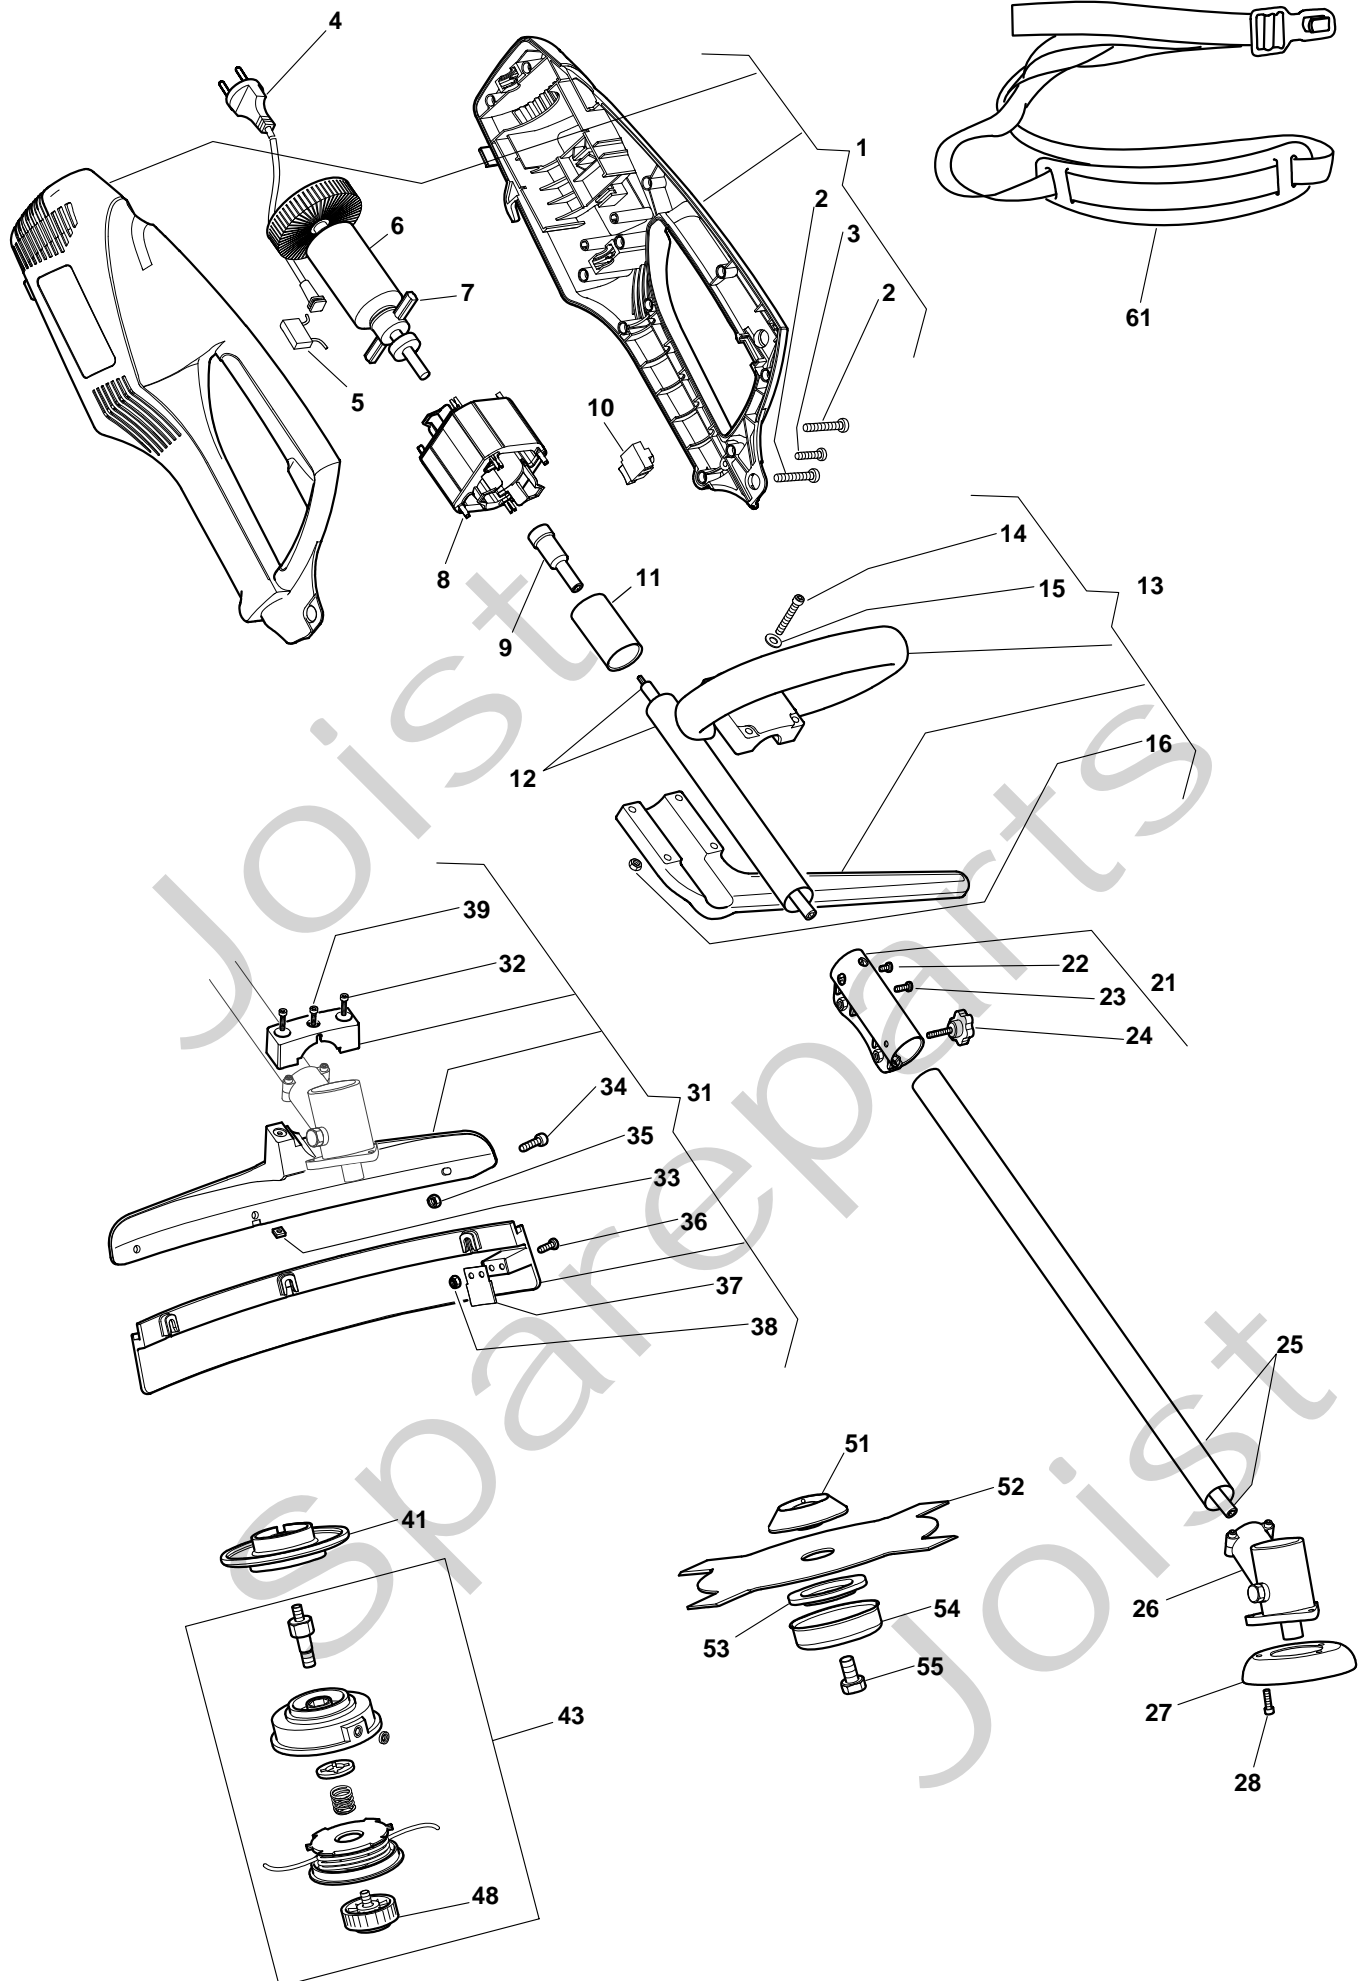

ESB 1000 J

Pos. Fig.	Antal Quantity	Art No Part No	Benämning	Description	Anmärkning Notes
1	1	6985072	Handtag, vä+hö	Semi-Handgrips Yellow	
2	11	6985034	Skruv	Screw	
3	1	6985051	Skruv	Screw	
4	1	6985065	Anslutn.kabel m.kont.	Feed Line With Plug	
5	1	6985033	Kondensator	Capacitor	
6	1	6985067	Rotor	Armature	
7	2	6985074	Borste	Brushhold	
8	1	6985076	Stator	Field	
9	1	6985070	Axelanslutning	Connecting Head Assy	
10	1	6985071	Brytare	Switch	
11	1	6985064	Distans	Spacer	
12	1	6985080	Transm.rör + flexaxel	Assy Transm. Tube+Flex	
13	1	6985094	Handtag	Front Handgrip Ass.	
14	4	6985055	Skruv	Screw	
15	4	6985056	Bricka	Washer	
16	4	6985029	Mutter	Nut	
21	1	6985093	Rörkoppling	Joint Chair Ass'Y	
22	1	6985060	Skruv	Screw	
23	1	6985061	Skruv	Screw	
24	1	6985059	Knopp	Knob	
25	1	6985081	Transm.axel + flexaxe	Assy Transm. Tube+Flex	
26	1	6985062	Snäckväxel kpl	Gear Case Assy	
27	1	6985042	Skydd	Guard	
28	2	6985049	Skruv	Screw	
31	1	6985091	Skyddskåpa	Safety Cover Ass.Y	
32	2	6985050	Skruv	Screw	
33	2	6985048	Mutter	Nut	
34	3	6985049	Skruv	Screw	
35	3	6985029	Mutter	Nut	
36	2	6985036	Skruv	Screw	
37	1	6985041	Kniv	Line Cutter	
38	2	6985038	Mutter	Nut	
39	1	6985049	Skruv	Screw	
41	1	6985046	Ringmutter-övre	Upper Ring Nut	
43	1	6985096	Skärhuvud kpl	Cutting Line Assy	
48	1	6985086	Knopp	Knob	
51	1	6985045	Fläns	Flange	
52	1	6985037	Röjklina	4 Teeth Disck	
53	1	6985044	Fläns	Flange	
54	1	6985043	Stabiliseringskål	Stabilizer	
55	1	6985047	Skruv	Screw	
61	1	6985053	Sele	Harness