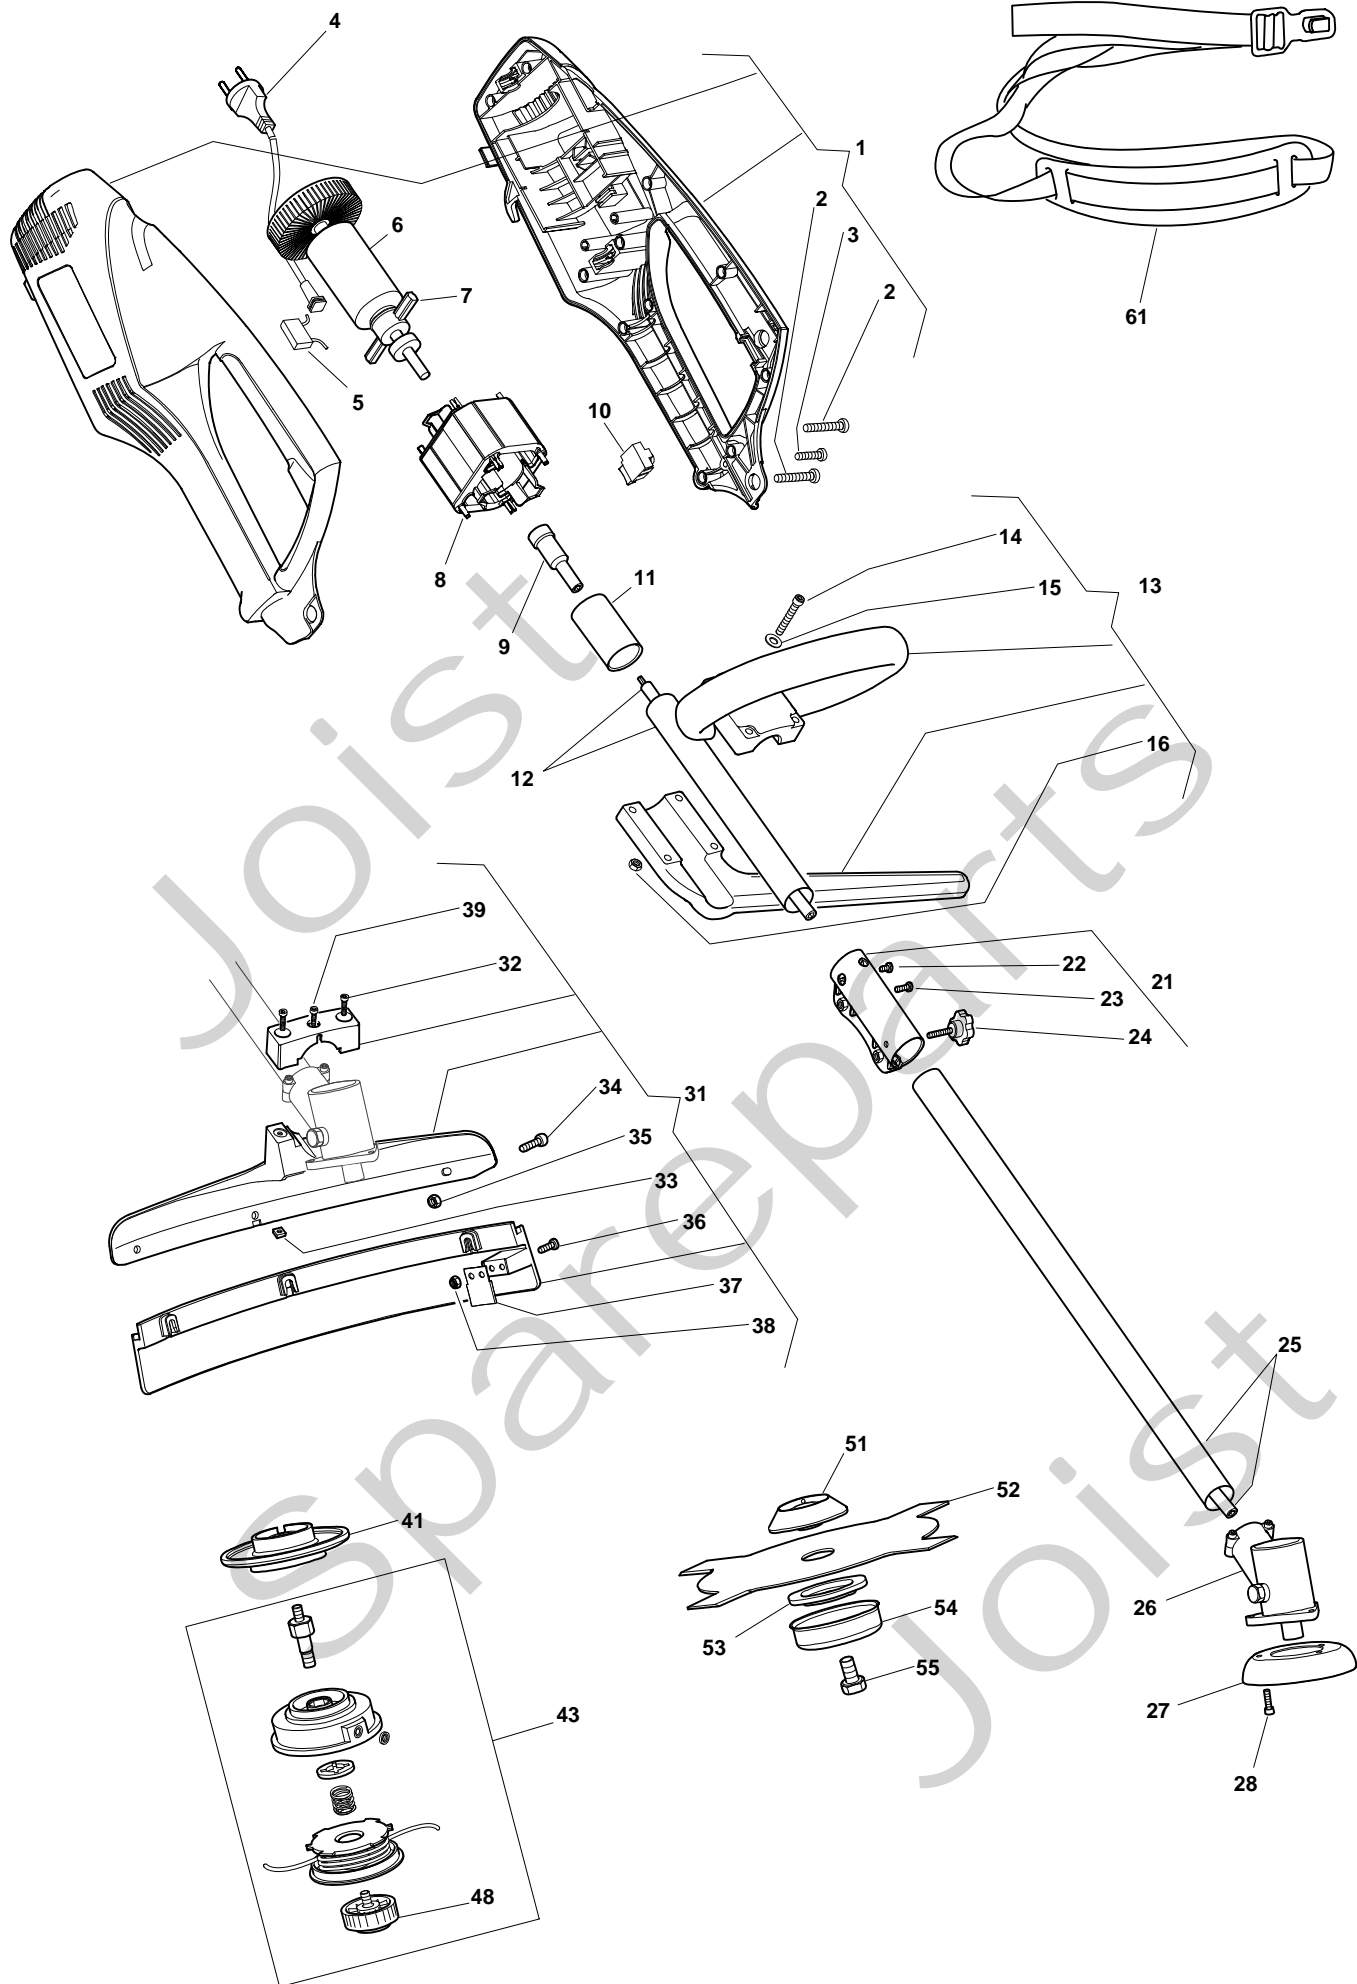

Decespugliatori

Decespugliatori

Pos. Fig.	Antal Quantity	Art No Part No	Benämning	Description	Anmärkning Notes
1	1	6985072	Handtag, vä+hö	Semi-Handgrips Yellow	
2	11	6985034	Skruv	Screw	
3	1	6985051	Skruv	Screw	
4	1	6985065	Anslutn.kabel m.kont.	Feed Line With Plug	
5	1	6985033	Kondensator	Capacitor	
6	1	6985067	Rotor	Armature	
7	2	6985074	Borste	Brushhold	
8	1	6985076	Stator	Field	
9	1	6985070	Axelanslutning	Connecting Head Assy	
10	1	6985071	Brytare	Switch	
11	1	6985064	Distans	Spacer	
12	1	6985080	Transm.rör + flexaxel	Assy Transm. Tube+Flex	
13	1	6985094	Handtag-främre	Front Handgrip Ass.	
14	4	6985055	Skruv	Screw	
15	4	6985056	Bricka	Washer	
16	4	6985029	Mutter	Nut	
21	1	6985093	Rörkoppling	Joint Chair Ass'Y	
22	1	6985060	Skruv	Screw	
23	1	6985061	Skruv	Screw	
24	1	6985059	Knopp	Knob	
25	1	6985081	Transm.axel + flexaxe	Assy Transm. Tube+Flex	
26	1	6985062	Snäckväxel kpl	Gear Case Assy	
27	1	6985042	Skydd	Guard	
28	2	6985049	Skruv	Screw	
31	1	6985091	Skyddskåpa	Safety Cover Ass.Y	
32	2	6985050	Skruv	Screw	
33	2	6985048	Mutter	Nut	
34	3	6985049	Skruv	Screw	
35	3	6985029	Mutter	Nut	
36	2	6985036	Skruv	Screw	
37	1	6985041	Kniv	Line Cutter	
38	2	6985038	Mutter	Nut	
39	1	6985049	Skruv	Screw	
41	1	6985046	Ringmutter-övre	Upper Ring Nut	
43	1	6985096	Skärhuvud kpl	Cutting Line Assy	
48	1	6985086	Knopp	Knob	
51	1	6985045	Fläns	Flange	
52	1	6985037	Röjklina	4 Teeth Disck	
53	1	6985044	Fläns	Flange	
54	1	6985043	Stabiliseringssskål	Stabilizer	
55	1	6985047	Skruv	Screw	
61	1	6985053	Sele	Harness