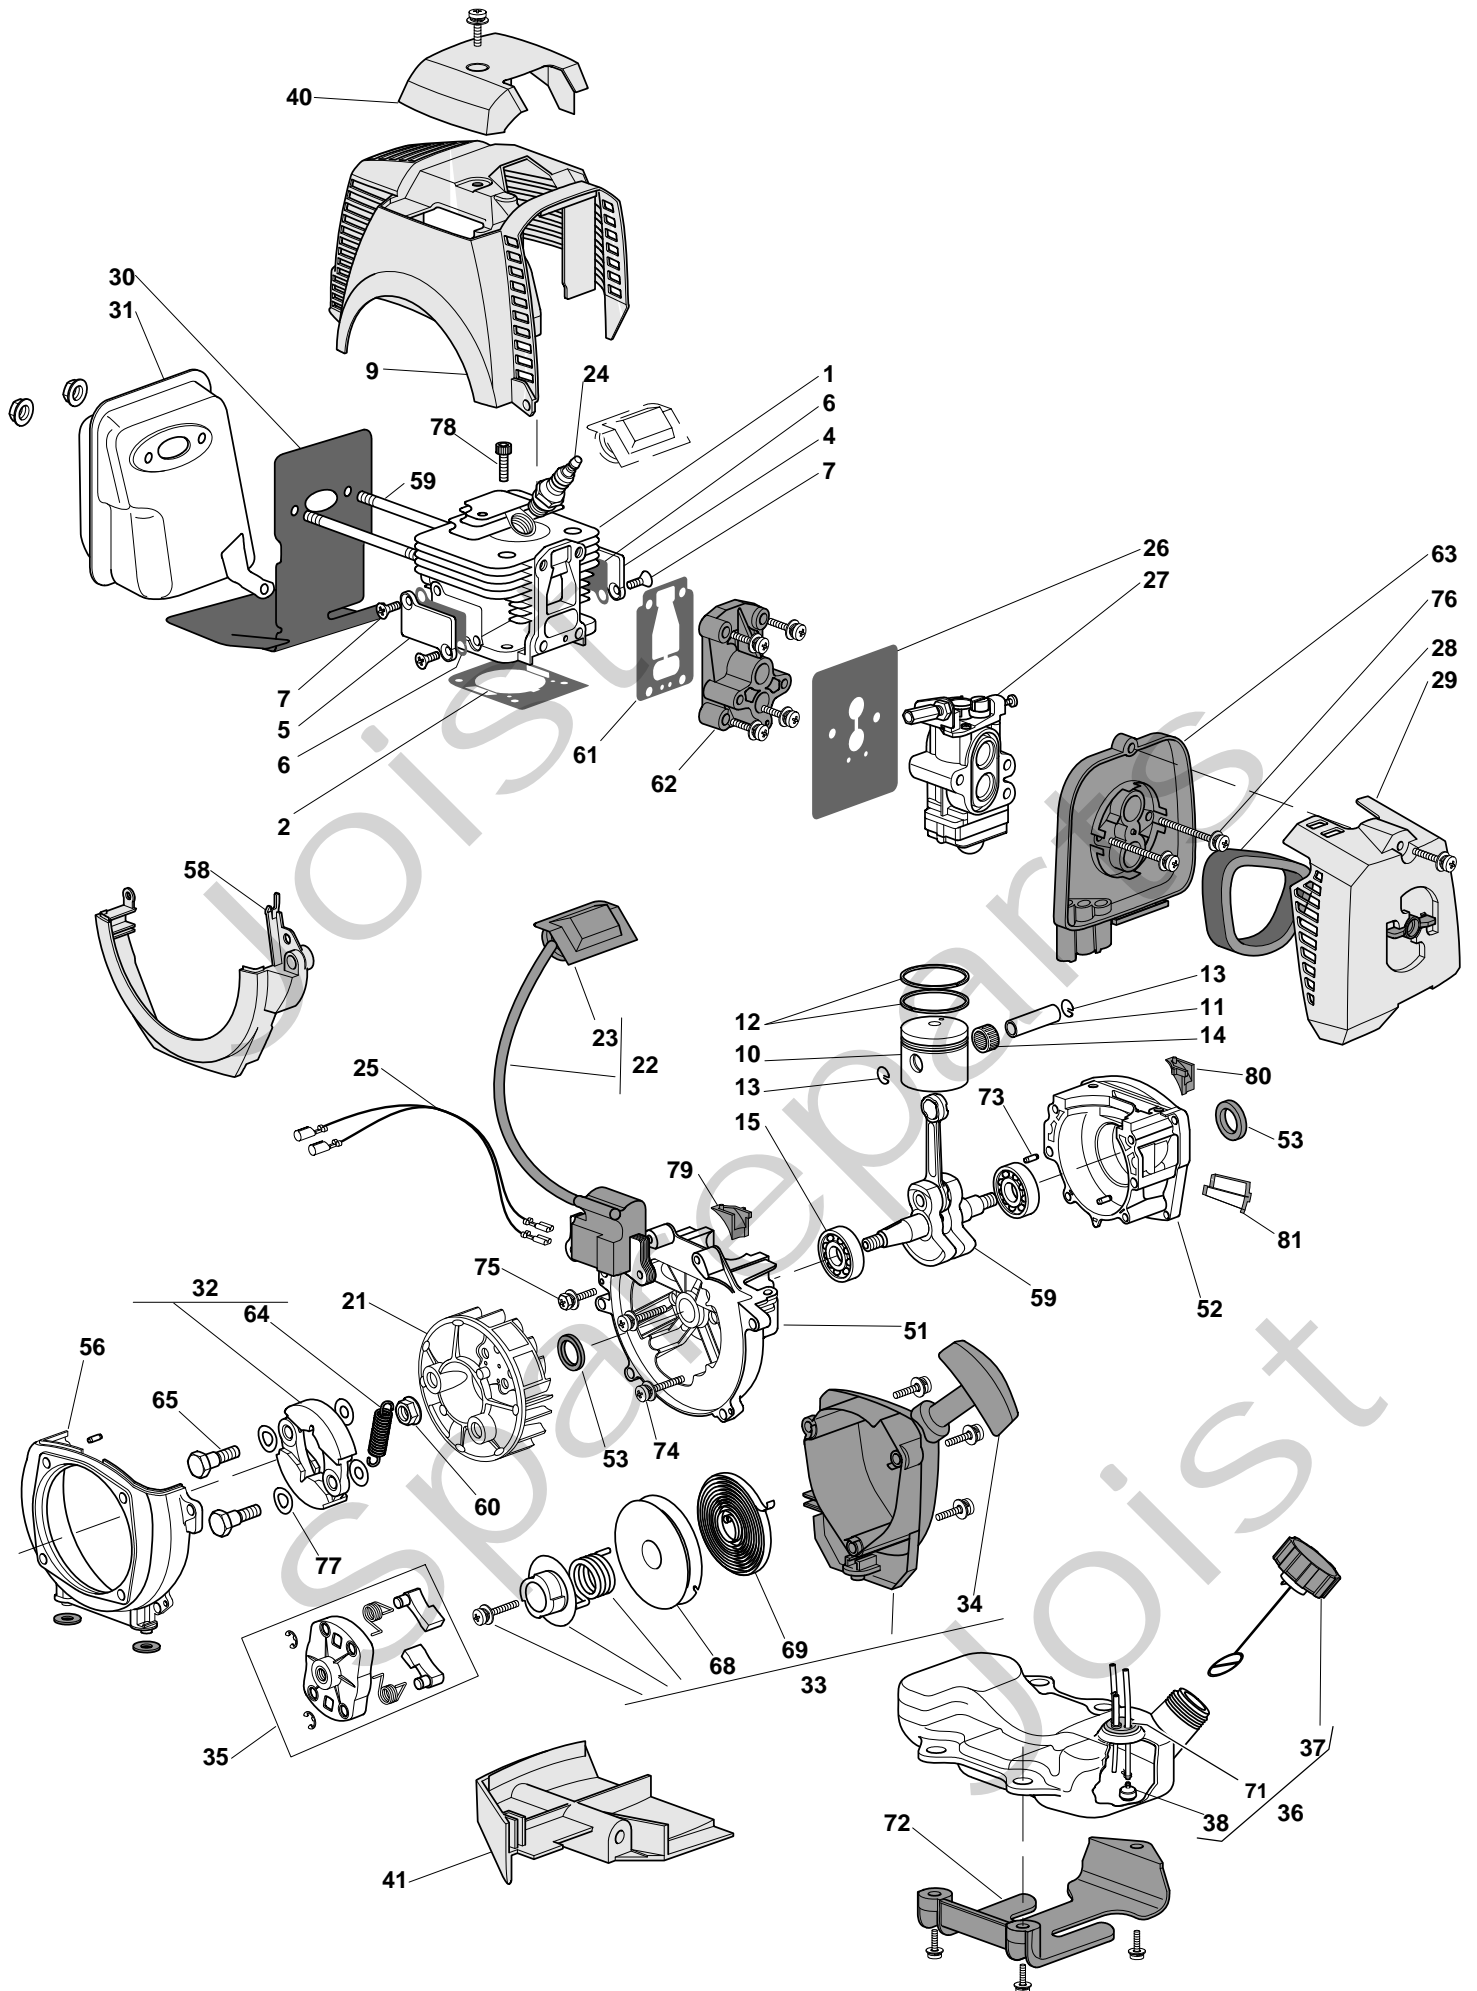

SB 29 DS

Pos. Fig.	Antal Quantity	Art No Part No	Benämning	Description	Anmärkning Notes
1	1	123071019/0	Cylinder	Cylinder	
2	1	123280056/0	Cylinderkåpa	Cylinder Gasket	
4	1	123109568/0	Kåpa	Cover	
5	1	123109569/0	Kåpa	Cover	
6	2	123280032/0	Packning	Gasket	
7	4	123878054/0	Skruv	Screw	
9	1	323106019/0	Motorlucka	Yellow Cylinder Cover	
10	1	123590004/0	Kolv	Piston	
11	1	123760001/0	Kolvbult	Piston Pin	
12	2	123204007/0	Kolvring	Piston Ring	
13	2	123202002/0	Låsring	Washer, Piston Pin	
14	1	123235003/0	Nållager	Needle Bearing	
15	2	114215215/0	Kullager	Bearing	
21	1	123880005/0	Svängjul	Flywheel	
22	1	123044012/0	Elektron kspole	Electronic Coil	
23	1	323053003/0	Tändstiftshatt	Spark Plug Cover	
24	1	3210024	Tändstift	Spark Plug	
25	1	183065028/0	Jordkabel	Earth Cable	
26	1	123280033/0	Packning	Intake-Carb Gasket	
27	1	123054029/0	Förgasare	Carburettor	
28	1	123220009/0	Luftfilter	Air Filter	
29	1	183090007/0	Luftfilterkåpa	Filter Cover, Yellow	
30	1	123280028/0	Packning	Gasket	
31	1	183740013/0	Ljuddämpare	Muffler	
32	1	183215005/0	Koppling kpl	Clutch Ass.Y	
33	1	183058034/0	Start kpl	Starter Ass.Y	
34	1	123300007/0	Starthandtag	Starter Handle	
35	1	123082002/0	Startkopp	Starter Cup Ass.Y	
36	1	183733005/0	Bränsletank	Fuel Tank Ass.Y	
37	1	183790008/0	Tanklock	Fuel Cap Ass.Y	
38	1	183520004/0	Bränslefilter	Intake Filter	
39	2	123878061/0	Stud Skruv	Double-Screw Bolt	
40	1	323109543/0	Tändstiftshatt	Yellow Cover, Spark Plug	
41	1	323600056/0	Skydd	Lower Guard, Yellow	
51	1	123685005/0	Vevhus	Crank Case	
52	1	123685004/0	Vevhus	Crank Case	
53	2	119035160/0	Tätningarring	Seal Ring	
56	1	123208410/0	Transm.stödhus	Transm.Support Case	
58	1	323109542/0	Kåpa	Case, Yellow	
59	1	123020026/0	Vevaxel	Crankshaft	
60	1	123120005/0	Mutter	Nut	
61	1	123280052/0	Packning	Intake Manif-Gasket	
62	1	123073510/0	Insugningsrör	Intake Manifold	
63	1	123040002/0	Luftfilterstöd	Air Cleaner Base	
64	1	123430586/0	Fjäder	Spring	
65	2	123878059/0	Skruv	Screw	
68	1	123604008/0	Linhjul	Starter Pulley	
69	1	123430589/0	Startfjäder	Spring	
71	1	123275022/0	Gummitätning	Grommet Ass.Y	
72	1	123784005/0	Skydd	Guard	
73	2	123753002/0	Centrerstift	Centring Pin	
74	3	123878066/0	Skruv	Screw	
75	2	123878064/0	Skruv	Screw	
76	2	123878065/0	Skruv	Screw	
77	2	123657010/0	Bricka	Washer	
78	4	123878063/0	Skruv	Screw	
79	1	123294001/0	Guide	Guide	
80	1	123294000/0	Guide	Guide	
81	1	123109559/0	Hjulskydd	Guard