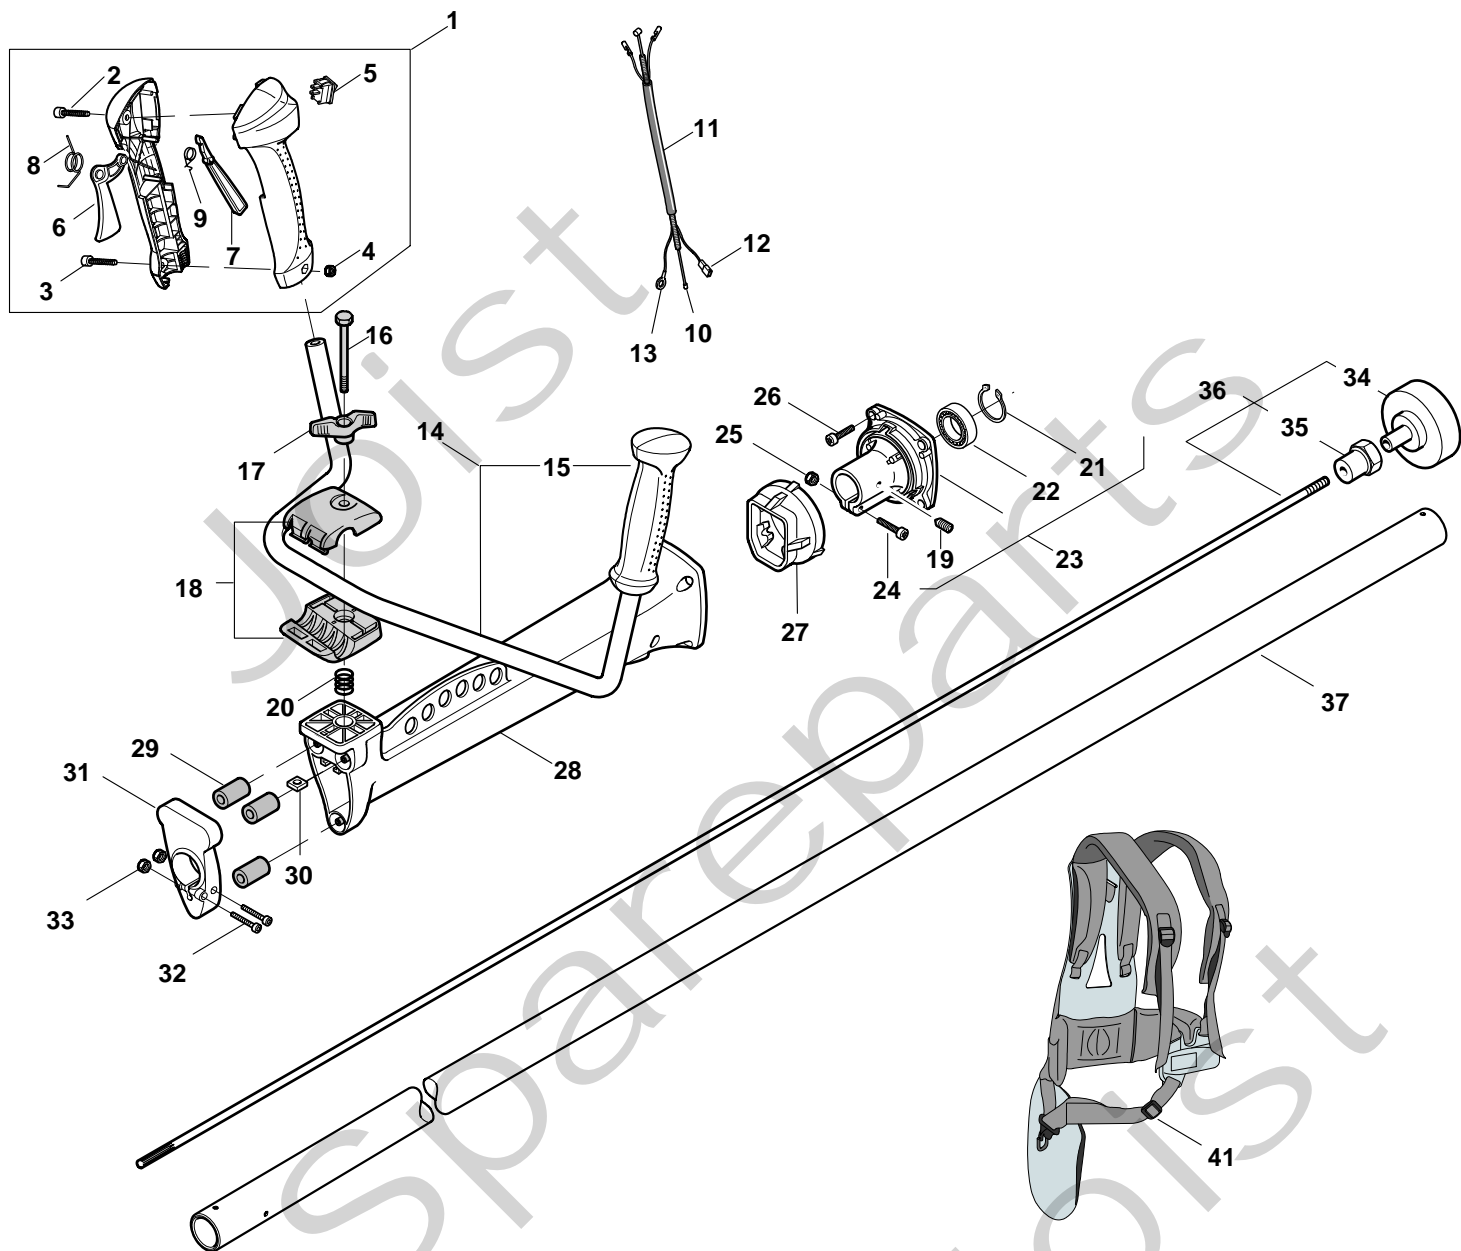

SB 35 DS - Model Year 2010

Pos. Fig.	Antal Quantity	Art No Part No	Benämning	Description	Anmärkning Notes
1	1	383300021/0	Handtag kpl	Handle Ass.Y	
2	1	2123030	Skruv	Screw	
3	1	2135050	Skruv	Screw	
4	1	12154330/0	Mutter	Nut	
5	1	3210970	Brytare	Stop Switch	
6	1	323315083/0	Gasreglage	Throttle Lever	
7	1	323315084/0	Säkerhetsspärr	Safety Lever	
8	1	3654270/1	Fjäder	Spring	
9	1	3654280/1	Fjäder	Spring	
10	1	123066021/0	Gaswire	Wire Ass.Y	
11	1	3786220	Kabelhölje	Wire Sheath	
12	1	123065031/0	Kabel	Coil-Switch Cable (Red)	
13	1	123065032/0	Jordkabel	Earth Cable (Black)	
14	1	383394009/0	Styre	Handle	
15	1	323395053/0	Handtagsgrepp	Left Knob	
16	1	2112580	Skruv	Screw	
17	1	3750480	Vingmutter	Wing Nut	
18	1	8521070	Styrinfästning kpl	Handgrip Support Ass.Y	
19	1	2126050	Skruv	Screw	
20	1	3654530	Fjäder	Spring	
21	1	3353080	Låsring	Seeger Ring	
22	1	3112170	Kullager	Bearing	
23	1	3L8520990/3	Transm.nav	Transmission Hub Ass.Y	
24	1	2135150	Skruv	Screw	
25	1	2432030	Mutter	Nut	
26	4	2135160	Skruv	Screw	
27	1	3L3744330/1	Dämpement	Rear Shock Absorber	
28	1	4563850/2	Transmissionshus	Transmission Housing	
29	3	3744320	Vibrationsdämpare-fra	Front Shock Absorber	
30	1	3615190	Fästplatta	Handle Fixing Plate	
31	1	4563860	Stöd-främre	Front Housing Support	
32	2	2135060	Skruv	Screw	
33	2	12154330/0	Mutter	Nut	
34	1	4121861/1	Kopplingshjul	Clutch	
35	1	3642191	Lagernav	Bearing Hub	
36	1	4251400	Drivaxel kpl	Transmission Shaft	
37	1	4251204	Drivaxelrör	Transmission Pipe Ass.Y	
38	1	323208406/0	Fläns	Flange	
41	1	123046002/0	Sele	Harness