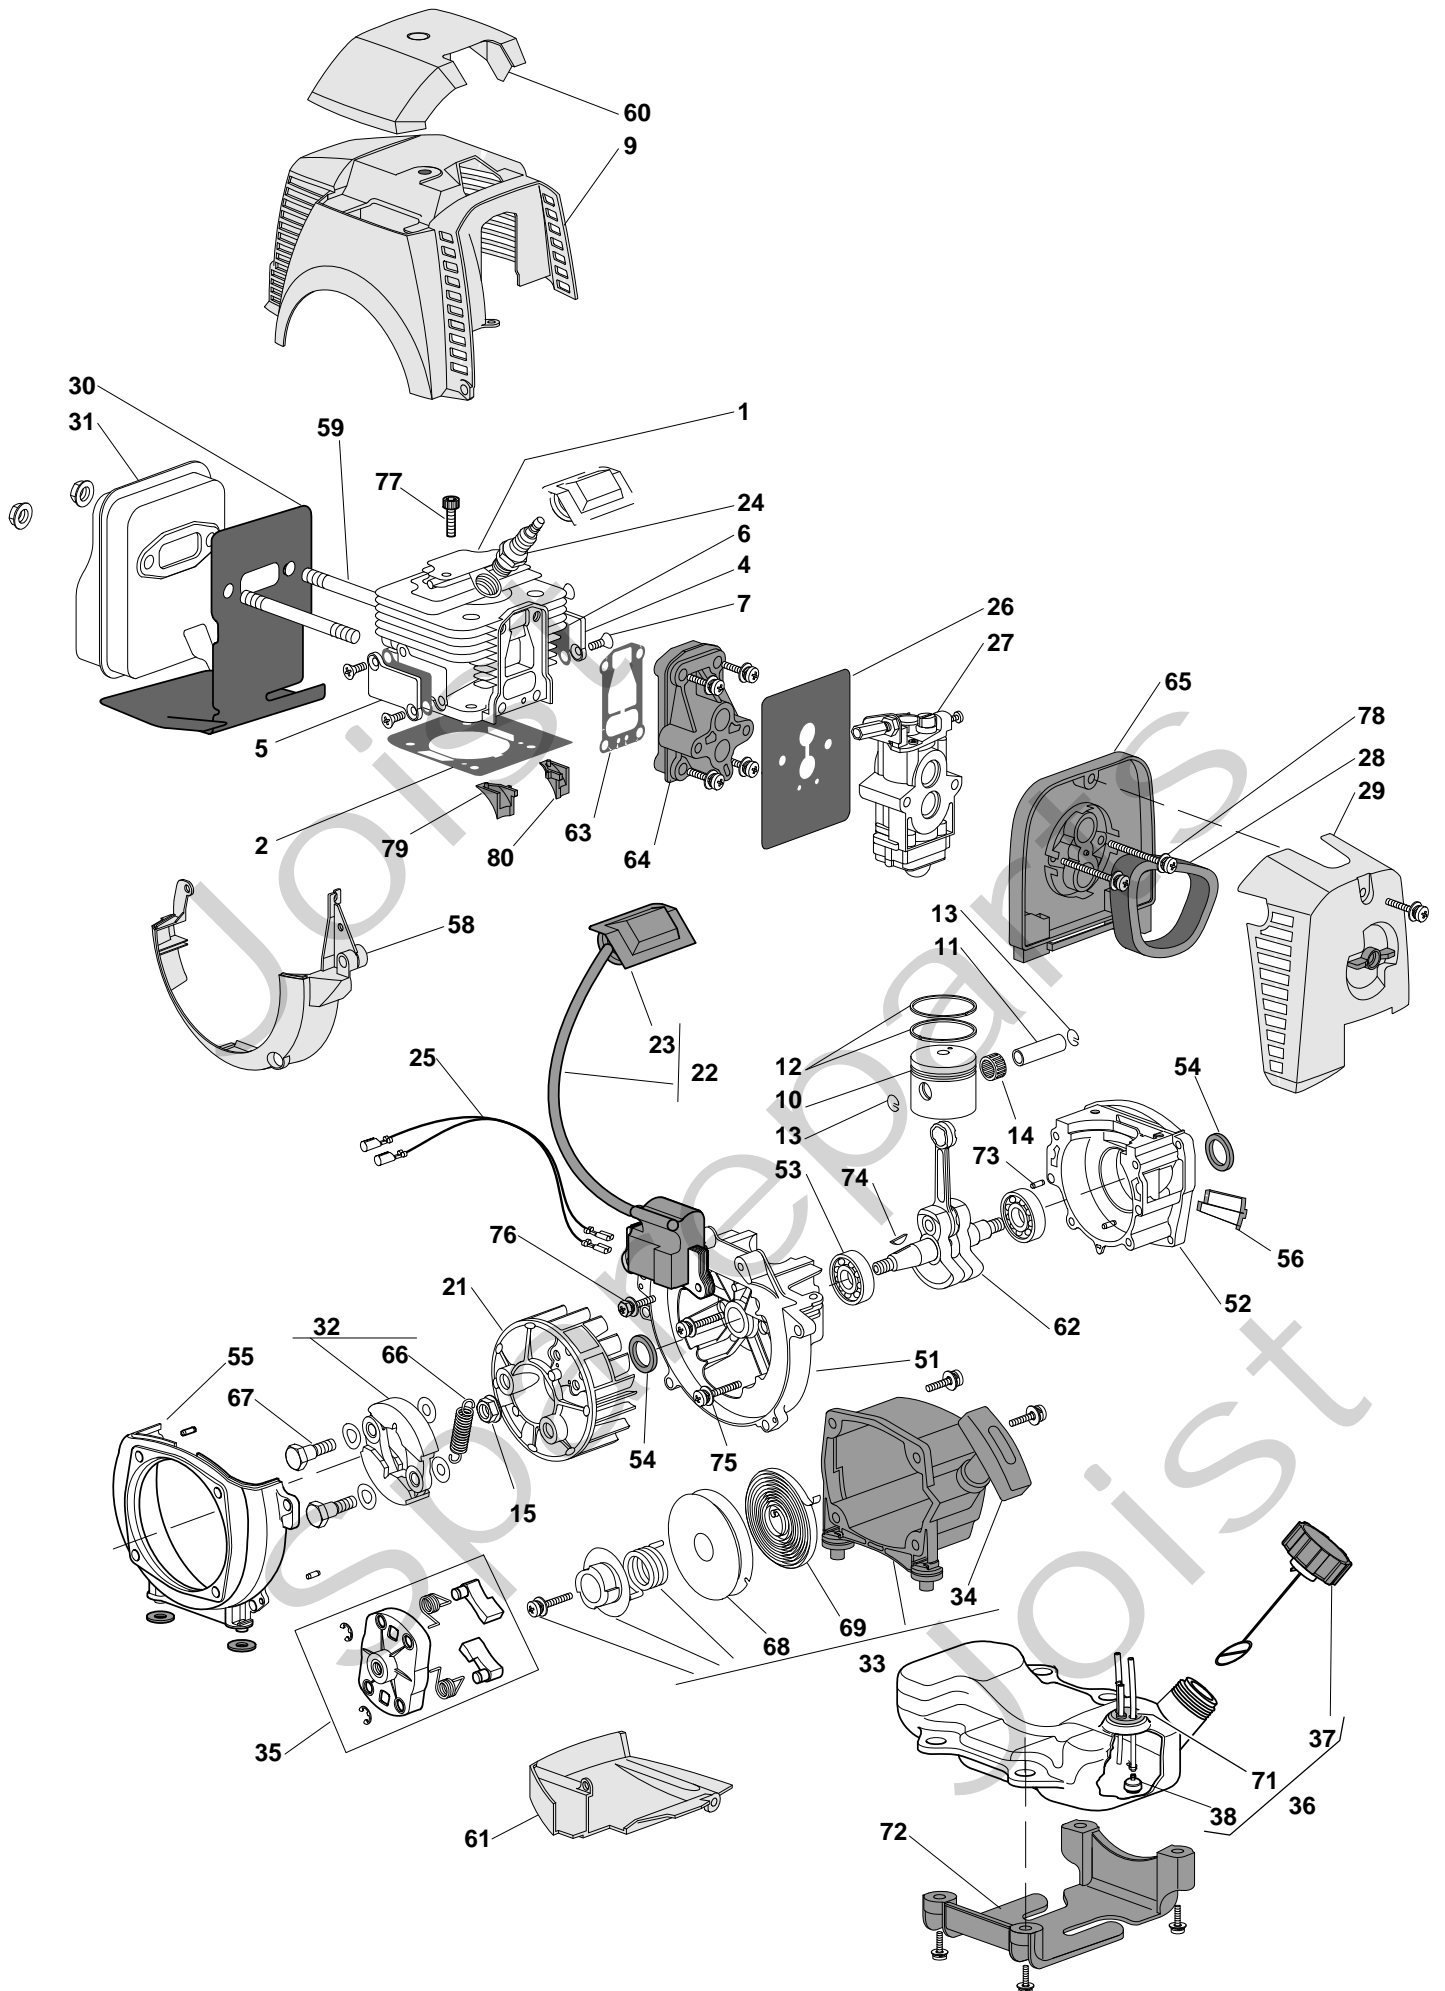

SB 35 DS - Model Year 2010

Pos. Fig.	Antal Quantity	Art No Part No	Benämning	Description	Anmärkning Notes
1	1	123071011/0	Cylinder	Cylinder	
2	1	123280050/0	Cylinderkåpa	Cylinder Gasket	
4	1	123109555/0	Kåpa	Cover	
5	1	123109556/0	Kåpa	Cover	
6	2	123280032/0	Packning	Gasket	
7	4	123878054/0	Skruv	Screw	
9	1	323106020/0	Motorlucka	Yellow Cylinder Cover	
10	1	123590005/0	Kolv	Piston	
11	1	123760002/0	Kolvbult	Piston Pin	
12	2	123204006/0	Kolvring	Piston Ring	
13	2	123202003/0	Låsring	Washer, Piston Pin	
14	1	123235004/0	Nilager	Needle Bearing	
15	1	123120005/0	Mutter	Nut	
21	1	123880006/0	Svånghjul	Flywheel	
22	1	123044013/0	Elektronikspole	Electronic Coil	
23	1	323053003/0	Tändstiftshatt	Spark Plug Cover	
24	1	3210024	Tändstift	Spark Plug	
25	1	183065029/0	Jordkabel	Earth Cable	
26	1	123280033/0	Packning	Intake-Carb Gasket	
27	1	123054030/0	Förgasare	Carburettor	
28	1	123220009/0	Luftfilter	Air Filter	
29	1	183090009/0	Luftfilterkåpa	Filter Cover, Yellow	
30	1	123280029/0	Packning	Gasket	
31	1	183740014/0	Ljuddämpare	Muffler	
32	1	183215006/0	Koppling	Clutch Ass.Y	
33	1	183058035/0	Start kpl	Starter Ass.Y	
34	1	123300007/0	Starthandtag	Starter Handle	
35	1	123082003/0	Startkopp	Starter Cup Ass.Y	
36	1	183733006/0	Bränsletank	Fuel Tank Ass.Y	
37	1	183790008/0	Tanklock	Fuel Cap Ass.Y	
38	1	183520004/0	Bränslefilter	Intake Filter	
51	1	123685007/0	Vevhus	Crank Case	
52	1	123685006/0	Vevhus	Crank Case	
53	2	114215216/0	Kullager	Bearing	
54	2	119035160/0	Tätningring	Seal Ring	
55	1	123208411/0	Transm.stödhus	Transm.Support Case	
56	1	123109560/0	Kåpa	Cover	
58	1	323109535/0	Kåpa	Case, Yellow	
59	2	123878061/0	Stud Skruv	Double-Screw Bolt	
60	1	323109544/0	Tändstiftshatt	Yellow Cover, Spark Plug	
61	1	323600057/0	Skydd	Lower Guard, Yellow	
62	1	123020027/0	Vevaxel	Crankshaft	
63	1	123280052/0	Packning	Intake Manif-Gasket	
64	1	123073510/0	Insugningsrör	Intake Manifold	
65	1	123040002/0	Luftfilterstöd	Air Cleaner Base	
66	1	123430587/0	Fjäder	Spring	
67	2	123878060/0	Skruv	Screw	
68	1	123604009/0	Linhjul	Starter Pulley	
69	1	123430590/0	Startfjäder	Spring	
71	1	123275022/0	Gummitätning	Grommet Ass.Y	
72	1	123784006/0	Skydd	Guard	
73	2	123753002/0	Sprint	Pin	
74	1	123072003/0	Vevaxel	Flywheel Key	
75	4	123878066/0	Skruv	Screw	
76	2	123878064/0	Skruv	Screw	
77	4	123878063/0	Skruv	Screw	
78	2	123878065/0	Skruv	Screw	
79	1	123294002/0	Guide	Guide	
80	1	123294003/0	Guide	Guide