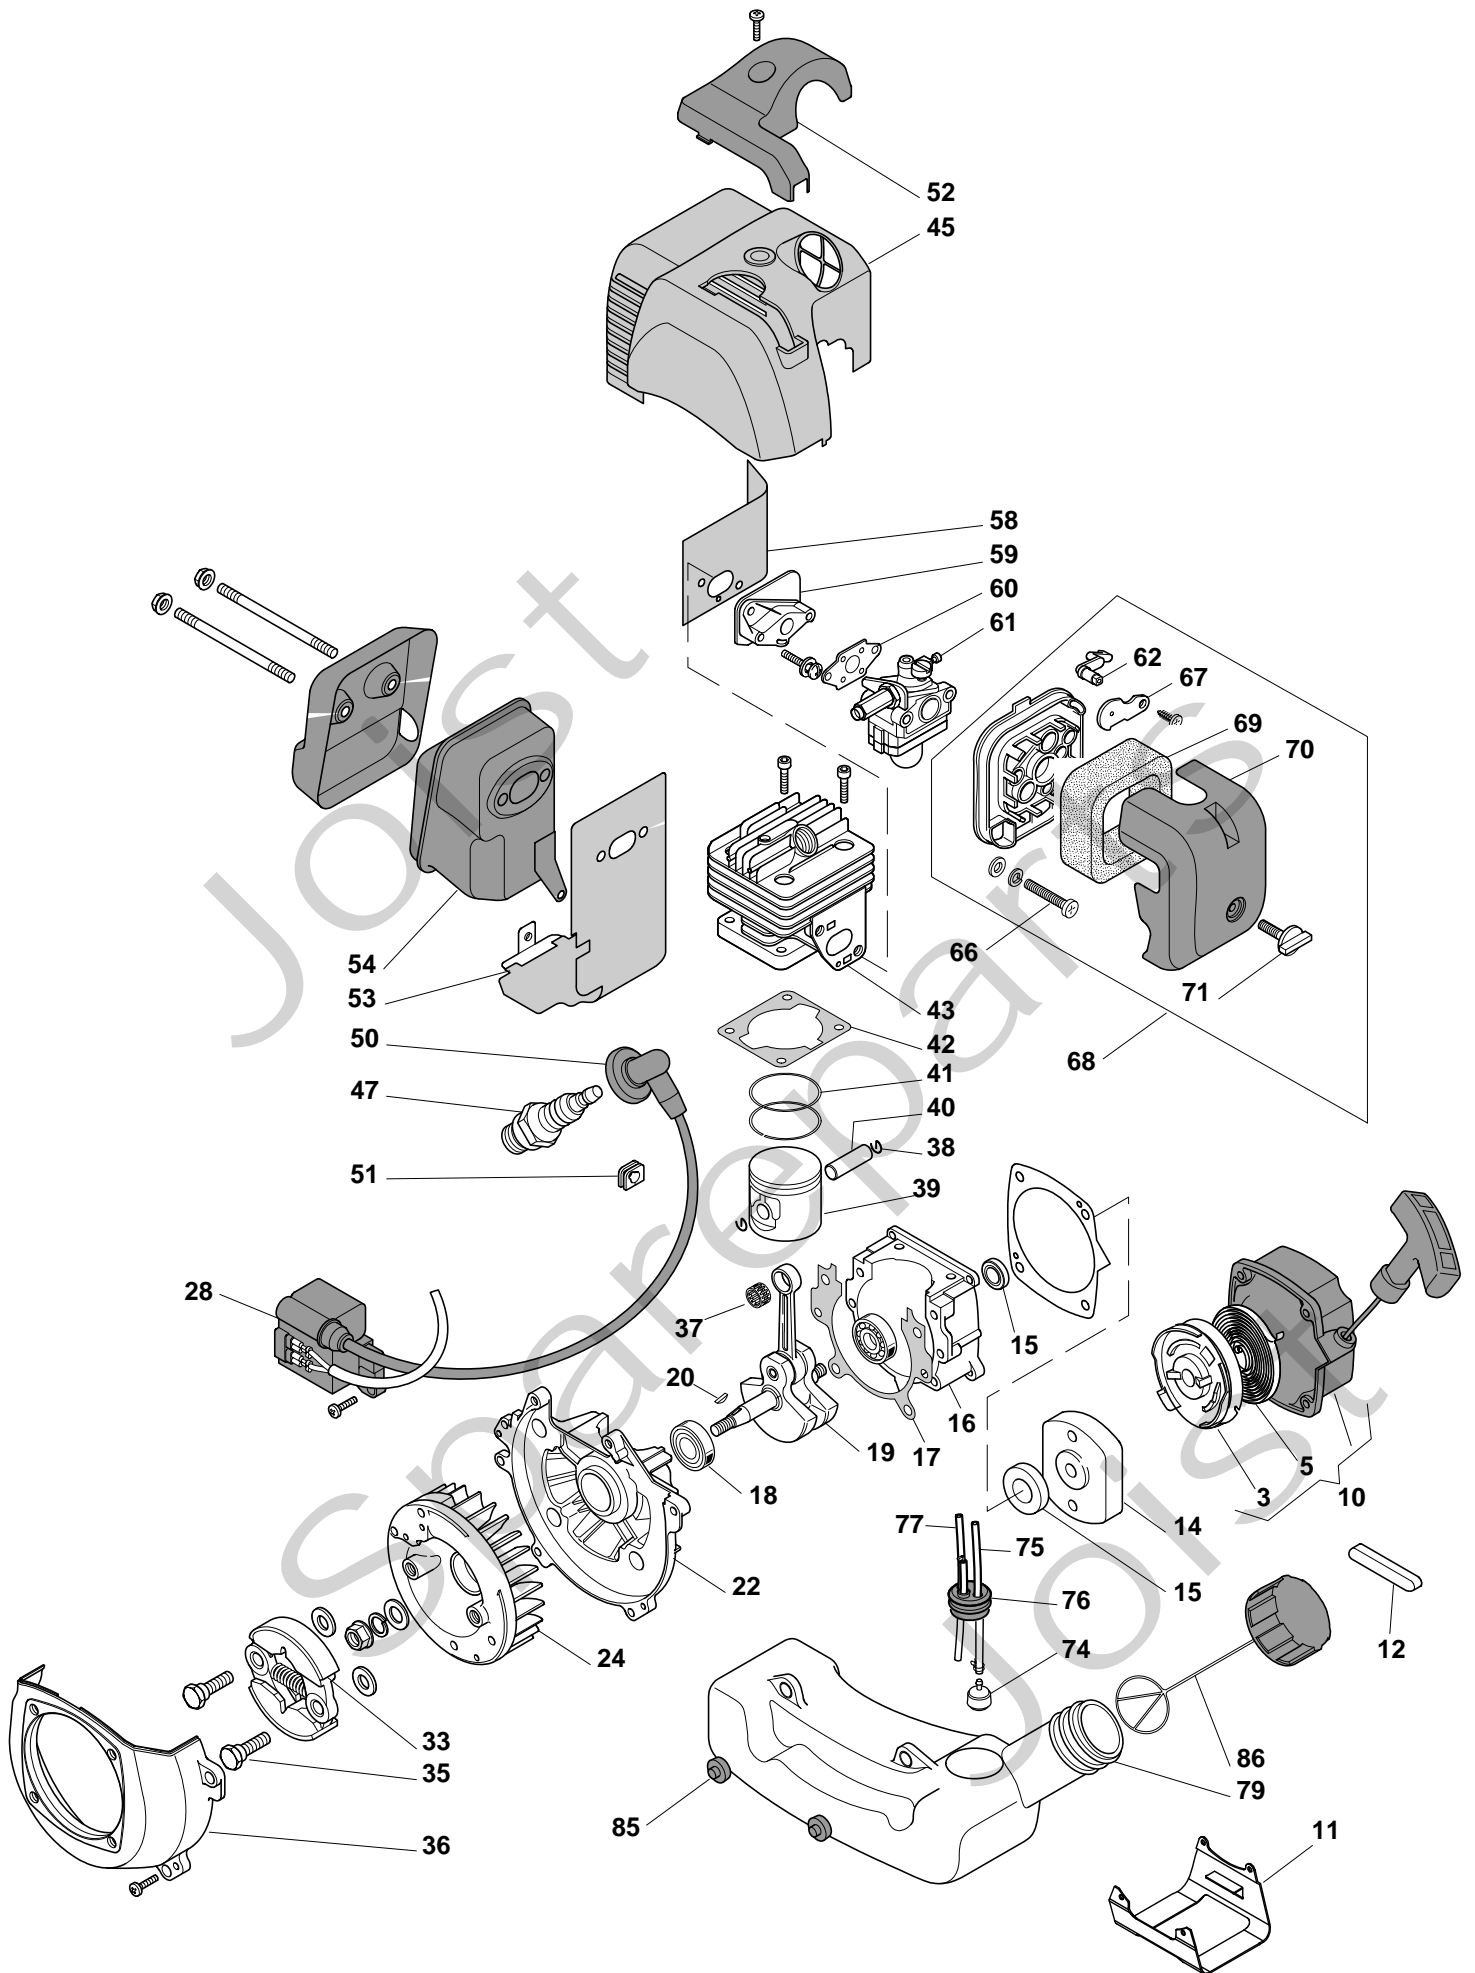

SB 34 D - Model Year 2010

Pos. Fig.	Antal Quantity	Art No Part No	Benämning	Description	Anmärkning Notes
3	1	123604007/0	Linhjul	Starter Pulley	
5	1	123430585/0	Startfjäder	Spring	
10	1	183058041/0	Start kpl	Starter Ass.Y	
11	1	123784010/0	Platta	Engine Support	
12	1	123275034/0	Gummihylsa	Grommet	
14	1	183082004/0	Star kopp	Starter Cup Ass.Y	
15	2	119035159/0	Tätningring	Seal Ring	
16	1	123685026/0	Vevhus	Crank Case	
17	1	123280047/0	Packning	Gasket	
18	2	114215218/0	Kullager	Ball Bearing	
19	1	123020025/0	Vevaxel	Crankshaft	
20	1	123072002/0	Kil	Key	
22	1	123685027/0	Vevhus	Crank Case	
24	1	123880018/0	Svånghjul	Flywheel	
28	1	123044018/0	Elektronikspole	Electronic Coil	
32	1	123430583/0	Koppling	Clutch Ass.Y	
35	2	123878058/0	Skruv	Screw	
36	1	123208422/0	Transm.stödhus	Transm.Support Case	
37	1	123235007/0	Nållager	Needle Bearing	
38	2	123202009/0	Låsring	Circlip	
39	1	123590008/0	Kolv	Piston	
40	1	123760007/0	Kolvbult	Piston Pin	
41	2	123204010/0	Kolvring	Piston Ring	
42	1	123280045/0	Cylinderkåpa	Cylinder Gasket	
43	1	123071024/0	Cylinder	Cylinder	
45	1	123087025/0	Cylinderkåpa	Cylinder Cover Yellow	
47	1	3210024	Tändstift	Spark Plug	
50	1	123053002/0	Tändstiftshatt	Spark Plug Cover	
51	1	123275023/0	Hylsa	Grommet	
52	1	123109552/0	Tändstiftshatt	Cover, Spark Plug	
53	1	123280043/0	Packning	Gasket	
54	1	183740022/0	Ljuddämpare	Muffler	
58	1	123280041/0	Packning	Intake Manif-Gasket	
59	1	123073509/0	Insugningsrör	Intake Manifold	
60	1	123280039/0	Packning	Intake-Carb Gasket	
61	1	123054026/1	Förgasare	Carburettor	
62	1	123315089/0	Chokearm	Choke Lever	
66	2	2132160	Skruv	Screw	
67	1	123190000/0	Arm	Shutter	
68	1	183220003/0	Luftfilter	Air Filter	
69	1	123220011/0	Luftfilter	Air Filter	
70	1	123090026/0	Luftfilterlock	Air Cleaner Cover	
71	1	123878056/0	Knopp	Knob	
72	1	123275021/0	Gummihylsa	Grommet	
74	1	183520005/0	Bränslefilter	Intake Filter	
75	1	123867030/0	Rör	Tube	
77	1	123867031/0	Rör	Tube	
79	1	123733003/0	Bränsletank kpl	Kit Fuel Tank	
85	2	123280060/0	Gummihylsa	Grommet	
86	1	183790009/0	Tanklock	Fuel Cap Assy