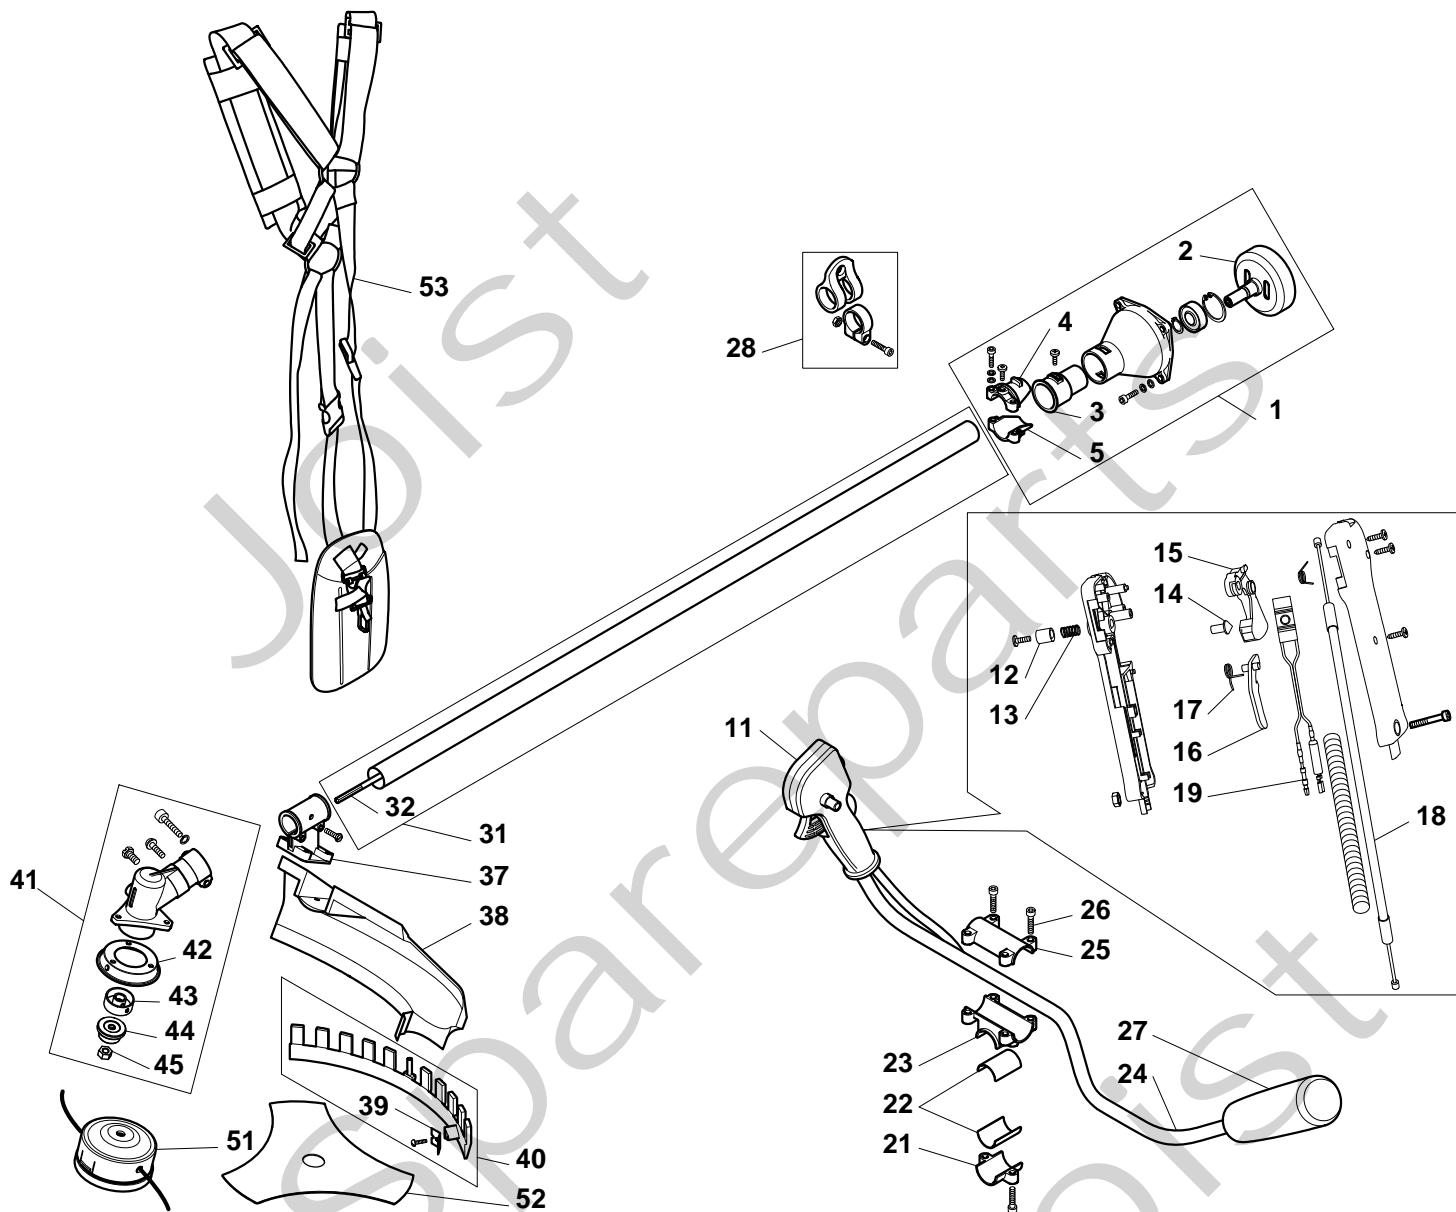

SB 34 D - Model Year 2010

Pos. Fig.	Antal Quantity	Art No Part No	Benämning	Description	Anmärkning Notes
1	1	183785004/0	Transmissionsstöd	Support Trasm.Assy	
2	1	123050012/0	Kopplingshjul	Drum Ass'Y, Clutch	
3	1	123275036/0	Gummihylsa	Grommet	
4	1	123720005/0	Fäste	Support	
5	1	123720004/0	Fäste	Support	
11	1	183300026/0	Handtag kpl	Handle Ass.Y	
12	1	123593511/0	Tryckring	Button	
13	1	123430613/0	Fjäder	Spring	
14	1	123510100/0	Sprint	Pin	
15	1	123315103/0	Gasreglage	Throttle Lever	
16	1	123315102/0	Säkerhetsspärr	Safety Lever	
17	1	123430614/0	Fjäder	Spring	
18	1	123066025/0	Gaswire	Throttle Cable	
19	1	183303001/0	Brytare	Switch	
21	1	123052002/0	Fäste	Lower Support	
22	2	123655004/0	Reduktion	Reduction	
23	1	123784013/0	Handtagshalvor	Handgrip Support	
24	1	123394000/0	Handtag	Handle	
25	1	123052001/0	Styrfäste-övre	Upper Handgrip Support	
26	4	123878129/0	Skruv	Screw	
27	1	123395054/0	Handtagsgrepp	Left Handle	
28	1	183780002/0	Fäste-sele	Harness Support Ass.Y	
31	1	183869073/0	Drivaxelrör kpl	Assy Transm. Tube+Flex	
32	1	123020038/0	Drivaxel kpl	Trasmission Shaft	
37	1	123784012/0	Fäste	Support	
38	1	123465007/0	Skyddskåpa	Safety Cover	
39	1	123311013/0	Kniv	Line Cutter	
40	1	183600055/0	Skydd	Guard	
41	1	183820507/0	Snäckväxel kpl	Gear Case Assy	
42	1	123670002/0	Skydd	Guard	
43	1	123250002/0	Ringmutter-övre	Upper Ring Nut	
44	1	123250003/0	Ringmutter-nedre	Lower Ring Nut	
45	1	123120015/0	Mutter	Nut	
51	1	123155009/0	Skärhuvud kpl	2 Hedges Nylon Head	
52	1	123155010/0	Röjklinga	3 Teeth Disc	
53	1	123046005/0	Sele	Harness