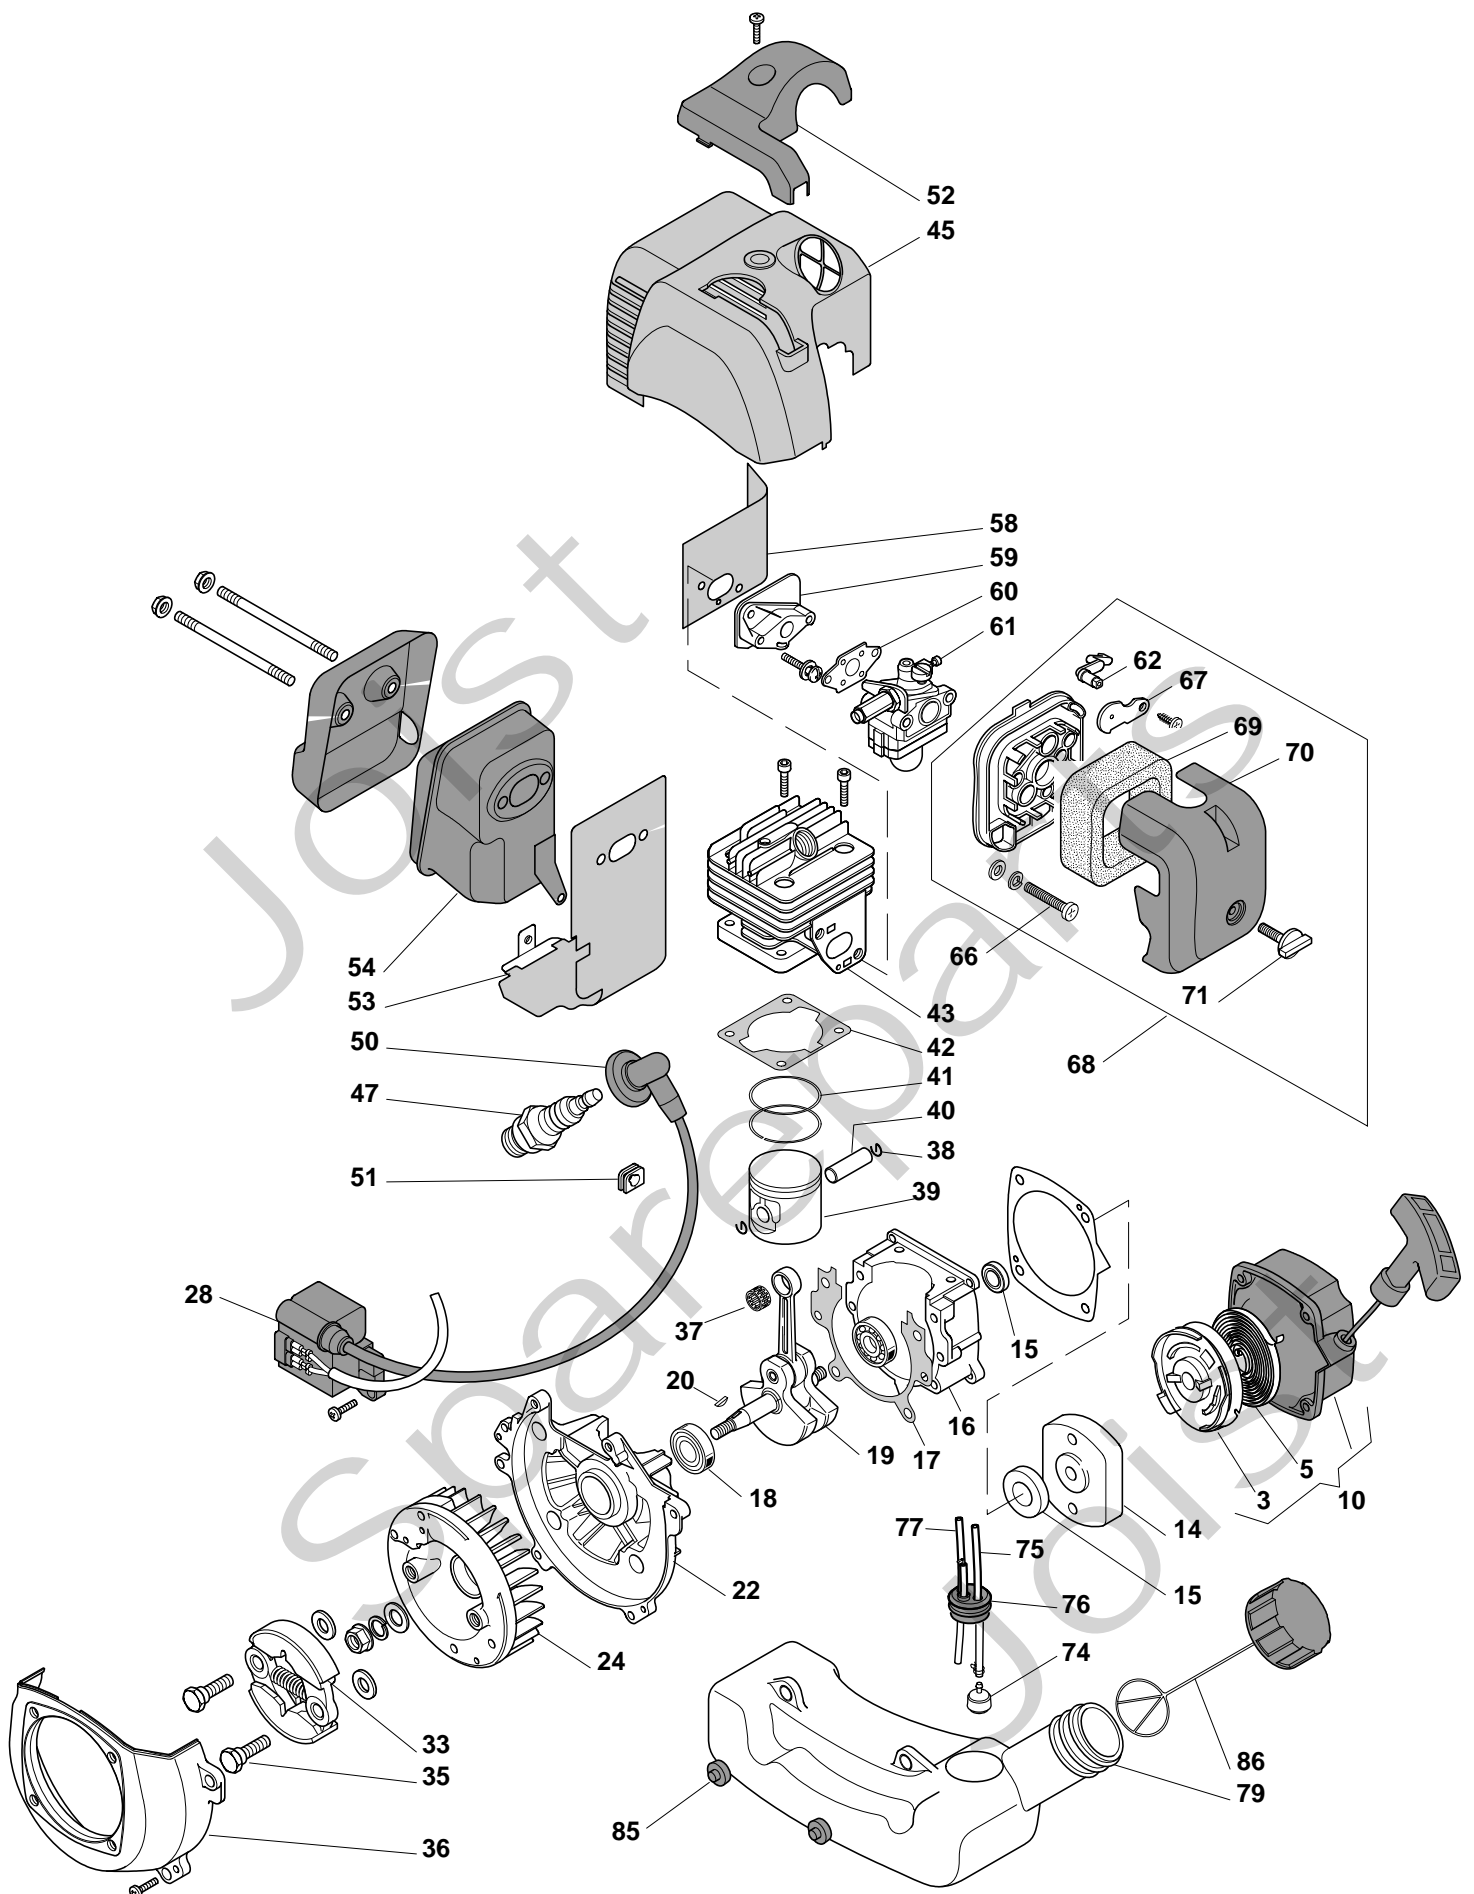

SB 26 - Model Year 2010

Pos. Fig.	Antal Quantity	Art No Part No	Benämning	Description	Anmärkning Notes
2	1	123604006/0	Linhjul	Starter Pulley	
4	1	123430584/0	Startfjäder	Spring	
10	1	183058031/0	Start kpl	Starter Ass.Y	
14	1	183082002/1	Star kopp	Starter Cup Ass.Y	
15	2	119035159/0	Tätningring	Seal Ring	
16	1	123685024/0	Vevhus	Crank Case	
17	1	123280046/0	Packning	Gasket	
18	2	114215218/0	Kullager	Ball Bearing	
19	1	123020024/0	Vevaxel	Crankshaft	
20	1	123072002/0	Kil	Key	
22	1	123685025/0	Vevhus	Crank Case	
24	1	123880010/0	Svånghjul	Flywheel	
27	1	112154200/0	Mutter	Nut	
28	1	123044017/0	Elektronikspole	Electronic Coil	
32	1	123430582/0	Fjäder	Spring	
33	2	123400002/0	Koppling	Clutch Unit	
35	2	123878057/0	Skruv	Screw	
36	1	123208421/0	Transm.stödhus	Transm.Support Case	
37	1	123235006/0	Nållager	Needle Bearing	
38	2	123202005/0	Låsring	Washer, Piston Pin	
39	1	123590007/0	Kolv	Piston	
40	1	123760005/0	Kolvbult	Piston Pin	
41	2	123204009/0	Kolvring	Piston Ring	
42	1	123280044/0	Cylinderkåpa	Cylinder Gasket	
43	1	123071021/0	Cylinder	Cylinder	
45	1	123087023/0	Cylinderkåpa	Cylinder Cover Yellow	
47	1	3210024	Tändstift	Spark Plug	
50	1	123053002/0	Tändstiftshatt	Spark Plug Cover	
51	1	123275023/0	Hylsa	Grommet	
52	1	123109551/0	Tändstiftshatt	Cover, Spark Plug	
53	1	123280042/0	Packning	Gasket	
54	1	183740021/0	Ljuddämpare	Muffler	
58	1	123280084/0	Packning	Intake Manif-Gasket	
59	1	123073519/0	Insugningsrör	Intake Manifold	
60	1	123280059/0	Packning	Intake-Carb Gasket	
61	1	123054025/1	Förgasare	Carburettor	
62	1	123315089/0	Chokearm	Choke Lever	
66	2	2132160	Skruv	Screw	
67	1	123190000/0	Arm	Shutter	
68	1	183220003/0	Luftfilter	Air Filter	
69	1	123220011/0	Luftfilter	Air Filter	
70	1	123090026/0	Luftfilterlock	Air Cleaner Cover	
71	1	123878056/0	Knopp	Knob	
72	1	123784009/0	Fäste	Support	
73	1	123275033/0	Gummihylsa	Grommet	
74	1	183520005/0	Bränslefilter	Intake Filter	
75	1	123867030/0	Rör	Tube	
76	1	123275021/0	Gummihylsa	Grommet	
77	1	123867031/0	Rör	Tube	
79	1	123733002/0	Bränsletank kpl	Kit Fuel Tank	
85	2	123280060/0	Gummihylsa	Grommet	
86	1	183790009/0	Tanklock	Fuel Cap Assy