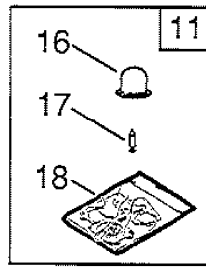

TEST

Section: SP 370-SP 410 CARBURETTOR

Pos.	Quantity	Spare part No	Description	Kit	Notes	New
	4113	4114				
1	2	2	1911-3007-01	Screw		
2	1	1	1911-3513-01	Muffler		
3	1	1	1911-3442-01	Gasket		
4	2	2	1911-3022-01	Nut		
5	1	1	1911-3506-01	Fuel line		
7	1	1	1911-3455-01	Choke lever		
8	1	1	1911-3564-01	Air intake manifold		
9	2	2	1911-3264-01	Screw		
10	1	1	1911-3465-01	Grommet		
11	1	1	1911-3562-01	Carburettor assy	Walbro WT534	
12	1	1	1911-3440-01	Gasket		
13	1	1	1911-3545-01	Throttle cable w.sh		
14	1	1	1911-3485-01	Intake manifold		
15	1	1	1911-3444-01	Gasket		
16	1	1	1911-3460-01	.Primer pump		
17	1	1	1911-3381-01	.Inlet needle		
18	1	1	1911-3613-01	.Diaphragm-gasket s		
19	1	1	1911-3615-01	Gasket set		
20	2	2	1911-3435-01	Cylinder gasket		