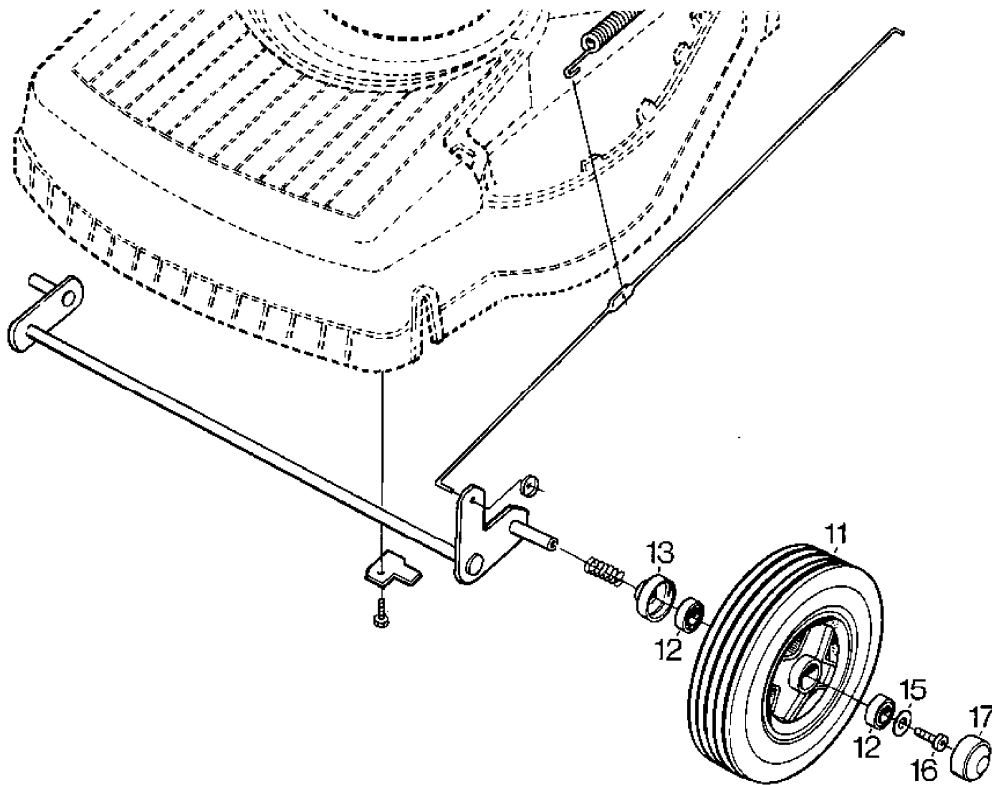

Fram/front