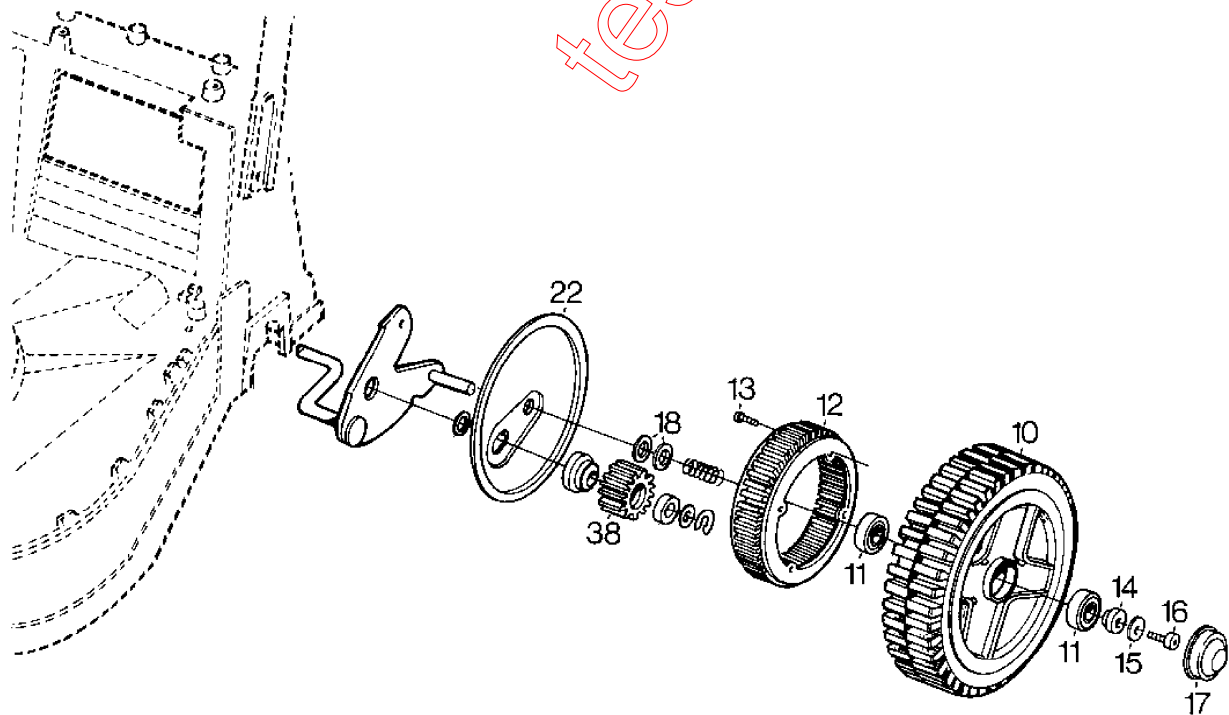

## Section: ALU-WHEEL KIT ART.NO 11-1921-11 (fits Turbo 43-48)

Pos.	Quantity	Spare part No	Description	Kit	Notes	New
1921						
A11	2	1111-0817-03	Wheel w/o bearing			
A12	4	9549-0015-00	Ball bearing			
A13	2	1111-0466-00	Seal grease			
A15	2	9699-0100-02	Washer			
A16	2	9946-0616-16	Screw			
A17	2	1111-1506-01	Hub cap			
B10	2	1111-2346-01	Wheel w/o bearing			
B11	4	9549-0001-00	Ball bearing			
B12	2	1111-2109-01	Gear ring			
B13	8	9841-0410-16	Screw			
B14	2	1111-2423-01	Spacer			
B15	2	9699-0100-02	Washer			
B16	2	9946-0616-16	Screw			
B17	2	1111-2077-01	Hub cap			
B18	4	9699-0115-02	Washer			
B22	2	1111-3229-01	Cover plate			
B38	2	1111-3230-01	Pinion-alum. wheel			