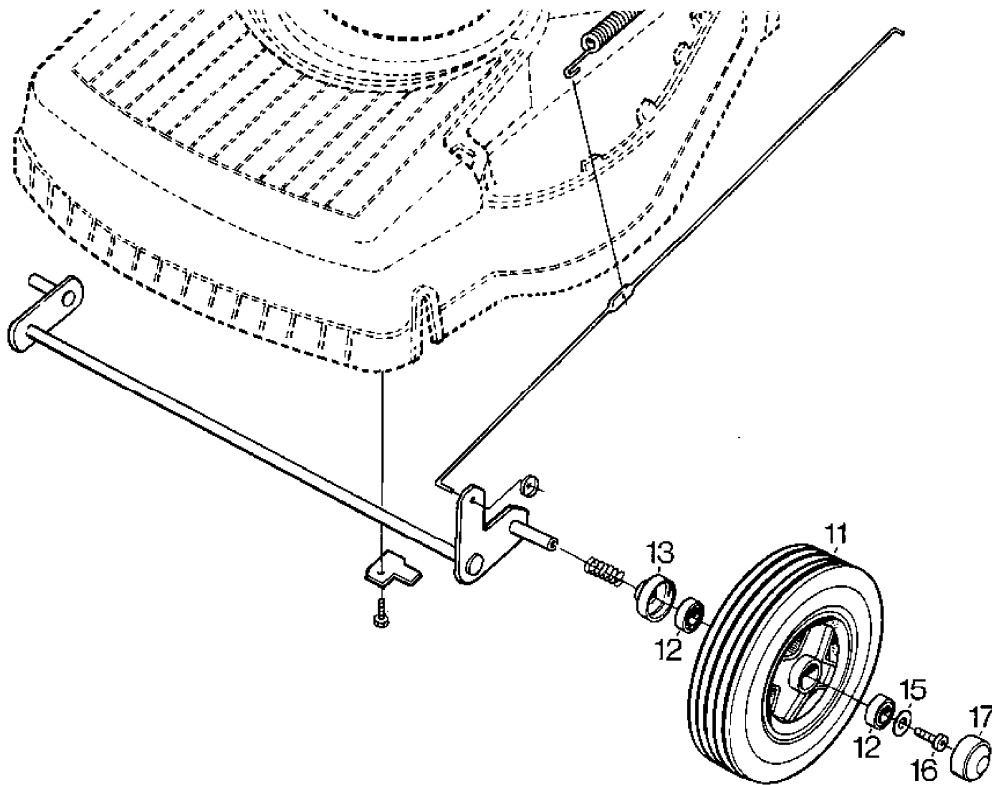

Fram/front

Bak/rear

Section: ALU-WHEEL KIT ART.NO 11-1920-11 (fits Turbo 55)

Pos.	Quantity	Spare part No	Description	Kit	Notes	New
1920						
A11	2	1111-0817-03	Wheel w/o bearing			
A12	4	9549-0015-00	Ball bearing			
A13	2	1111-0466-00	Seal grease			
A15	2	9699-0100-02	Washer			
A16	2	9946-0616-16	Screw			
A17	2	1111-1506-01	Hub cap			
B10	2	1111-2345-01	Rear wheel			
B11	4	9549-0001-00	Ball bearing			
B12	2	1111-2109-01	Gear ring			
B13	8	9841-0410-16	Screw			
B14	2	1111-2423-01	Spacer			
B15	2	9699-0100-02	Washer			
B16	2	9946-0616-16	Screw			
B17	2	1111-2077-01	Hub cap			
B18	4	9699-0115-02	Washer			
B22	2	1111-3229-01	Cover plate			
B38	2	1111-3230-01	Pinion-alum. wheel			