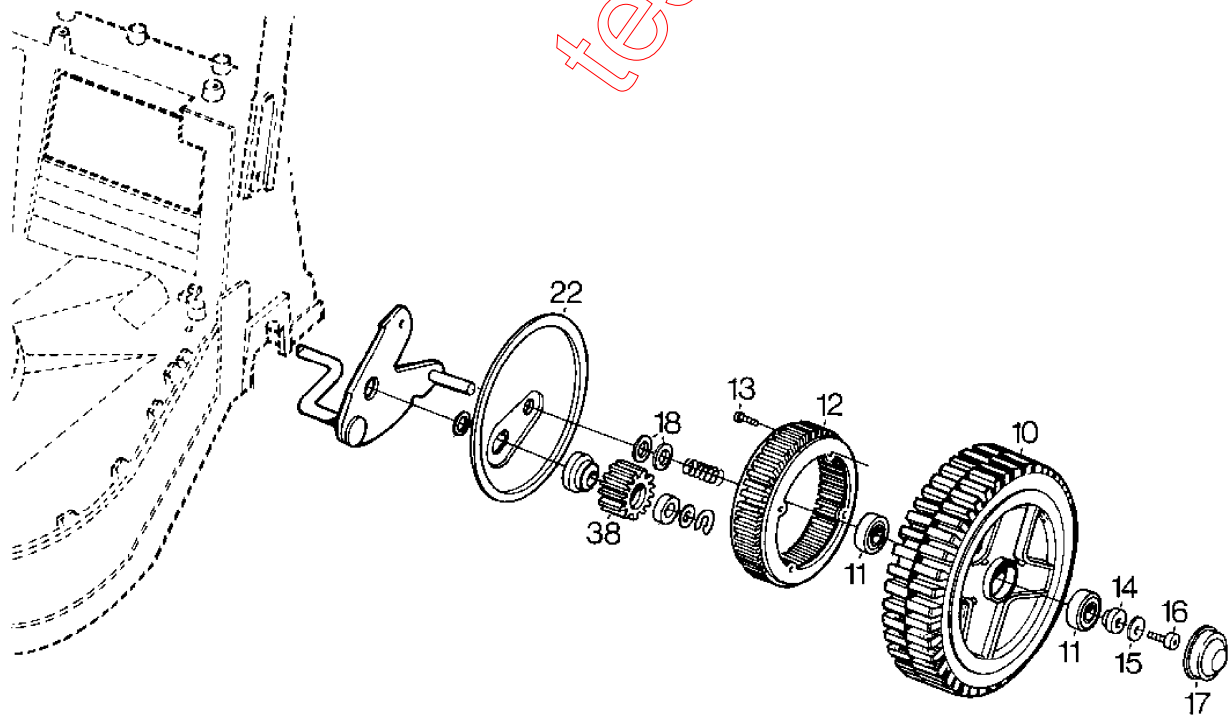

Fram/front

Bak/rear

Section: ALU-WHEEL KIT ART.NO 11-1920-11 (fits Turbo 55)

Pos.	Quantity	Spare part No	Description	Kit	Notes	New
1920						
A11	2	1111-0817-03	Wheel w/o bearing			
A12	4	9549-0015-00	Ball bearing			
A13	2	1111-0466-00	Seal grease			
A15	2	9699-0100-02	Washer			
A16	2	9946-0616-16	Screw			
A17	2	1111-1506-01	Hub cap			
B10	2	1111-2345-01	Rear wheel			
B11	4	9549-0001-00	Ball bearing			
B12	2	1111-2109-01	Gear ring			
B13	8	9841-0410-16	Screw			
B14	2	1111-2423-01	Spacer			
B15	2	9699-0100-02	Washer			
B16	2	9946-0616-16	Screw			
B17	2	1111-2077-01	Hub cap			
B18	4	9699-0115-02	Washer			
B22	2	1111-3229-01	Cover plate			
B38	2	1111-3230-01	Pinion-alum. wheel			

test