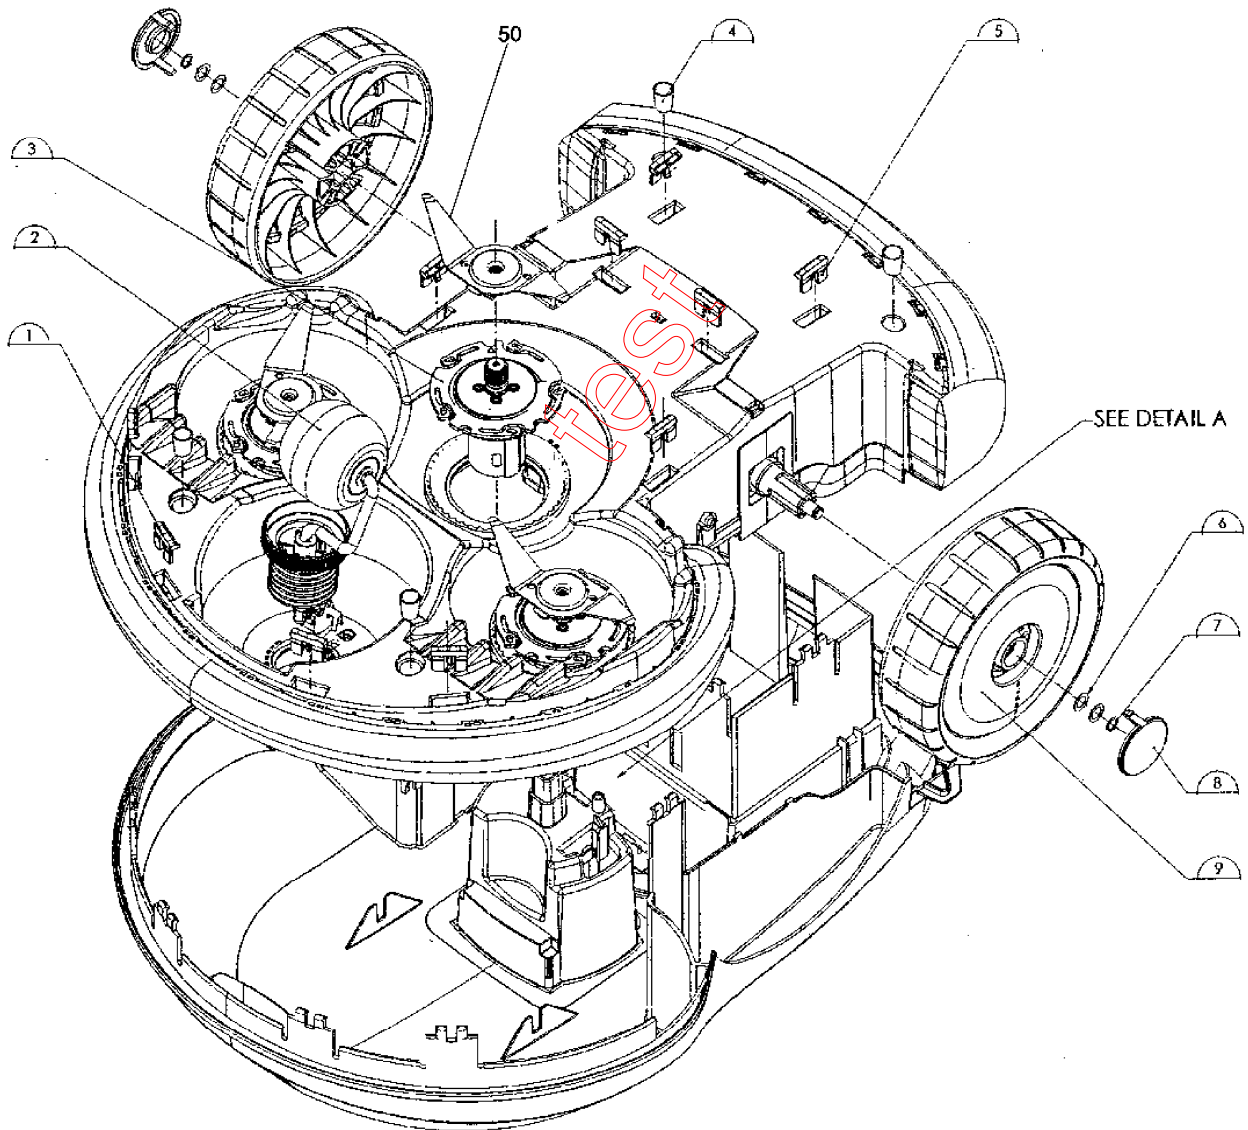

DETAIL A

Section: ROBOCLIP WHEELS BLADES

Pos.	Quantity	Spare part No	Description	Kit	Notes	New
	8011					
1	4	1126-0034-01	Snap lock (curved)			
2	1	1126-0046-01	Front wheel w.board			
3	3	1126-0039-01	Mowing motor			
3A	1	1126-0051-01	Tool-motor removal		Ej ill/not ill.	
4	4	1126-0027-01	Sealing cup			
5	6	1126-0033-01	Snap lock (straight)			
6	4	1126-0044-01	Spacer			
7	2	9650-0012-04	Circlip			
8	2	1126-0019-01	Wheel cup			
9	2	1126-0041-01	Drive wheel w.beari			
10	1	1126-0023-01	Magnet-manual contr			
11	1	1126-0009-01	Board-lamp			
50	3	1126-9001-01	Blade			

test