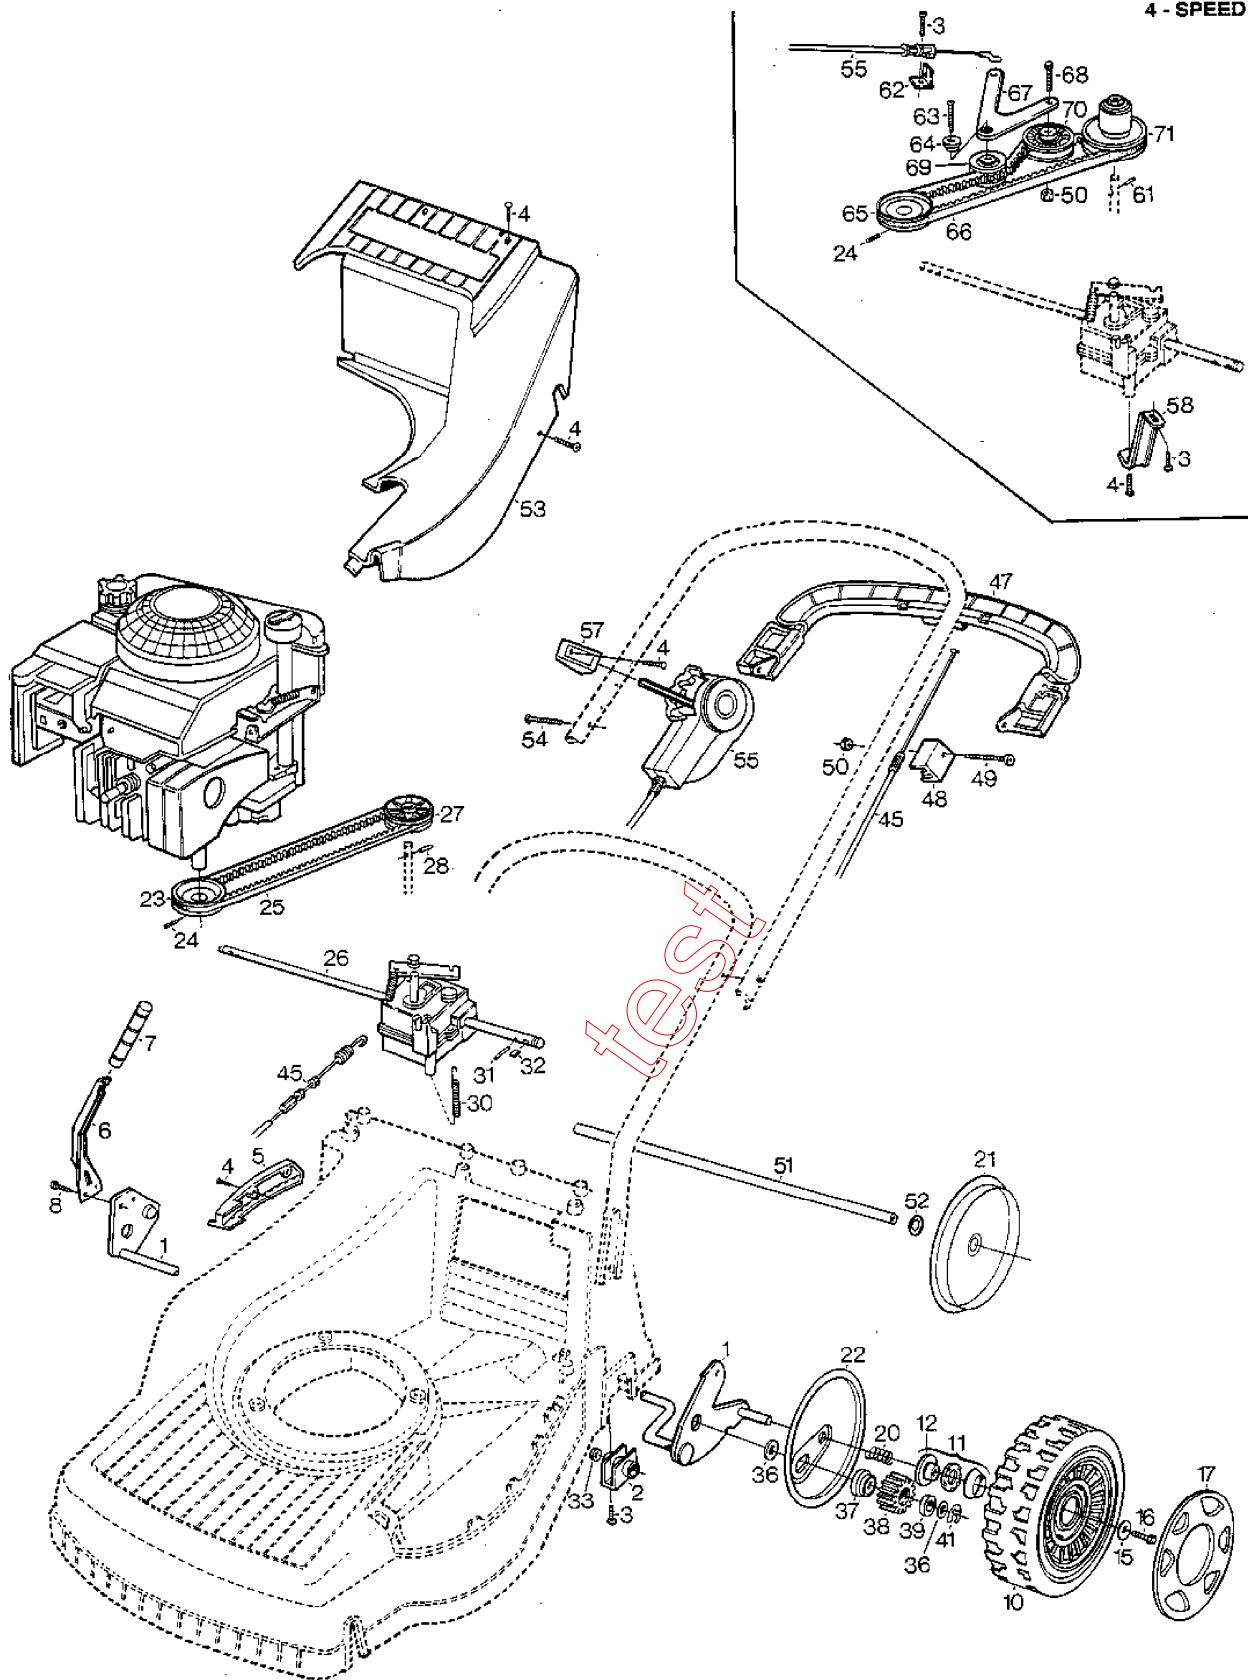

4 - SPEED

Section: TURBO 43-43S-43SE TRANSMISSION

Pos.	Quantity					Spare part No	Description	Kit	Notes	New
		1601								
		1690								
	1390	1699	1490	1499						
1	1	1	1	1	1111-3114-01	Rear axle				
2	2	2	2	2	1111-2814-01	Bushing				
3	4	4	6	6	9947-0616-16	Screw				
4	5	5	7	7	9838-9522-12	Screw				
5	1	1	1	1	1111-2798-01	Height adj.quadrant				
6	1	1	1	1	1111-2816-01	Height adj.lever				
7	1	1	1	1	1111-2817-01	Lever knob				
8	2	2	2	2	9943-0612-16	Screw				
10	2	2	2	2	1111-2665-01	Wheel assy				
11	2	2	2	2	1111-9047-01	.Ball bearing kit				
12	2	2	2	2	1111-1184-01	.Bearing cone				
15	2	2	2	2	9699-0100-02	Washer				
16	2	2	2	2	9943-0612-16	Screw				
17	2	2			1111-3085-05	Hub cap-blue				
17	2	2	2	2	1111-3085-01	Hub cap-yellow				
20	2	2	2	2	1111-3060-01	Spring				
21	2				1111-2782-01	Wheel cover				
22		2	2	2	1111-2561-01	Cover plate				
23		1			1111-2915-01	Engine belt pulley				
24		1	1	1	9910-0612-16	Set screw				
25		1			1111-9053-01	Drive belt				
26		1	1	1	1111-3111-01	Transmission assy				
27		1			1111-3047-01	Belt pulley				
28		1			9594-0235-00	Pin				
30		1			1111-2822-01	Tension spring				
31		2	2	2	1111-2382-01	Pin				
32		2	2	2	1111-2827-01	Drive key				
33		2	2	2	9404-0083-00	Seal ring				
36		4	4	4	9695-0013-00	Washer				
37		2	2	2	1111-2829-01	Lock washer				
38		2	2	2	1111-3075-01	Pinion-plastic whee				
39		2	2	2	1111-2830-01	Support washer				
41		2	2	2	9652-0010-04	Snap ring				
45		1			1111-2967-01	Clutch cable		Honda		
45		1	1	1	1111-2967-02	Clutch cable		Briggs & Stratton		
47		1	1	1	1111-2954-01	Control handle				
48	1	1	1	1	1111-2969-01	Cable attachment				
49	1	1	1	1	9948-0640-16	Screw		L = 40 mm		
49		1			9948-0660-16	Screw		L = 60 mm		
50	1	1	2	2	9747-0631-02	Lock nut				
51	1				1111-2924-02	Axle				
52	2				9675-0017-02	Lock washer				
53	1	1	1	1	1111-3102-01	Cover-yellow				
53	1	1			1111-3102-12	Cover-grey				
54			2	2	9838-9540-12	Screw				
55		1	1	1	1111-2971-06	Variator control				
57		1	1	1	1111-2941-01	.Knob				
58		1	1	1	1111-3050-01	Bracket				
61		1	1	1	9594-0026-00	Locating pin				
62		1	1	1	1111-2469-01	Attachment				
63		1	1	1	9943-0650-16	Screw				
64		1	1	1	1111-2423-01	Spacer				
65		1	1	1	1111-2433-01	Engine belt pulley				
66		1	1	1	9585-0090-00	Drive belt				
67		1	1	1	1111-2942-01	Tension arm				
68		1	1	1	9997-0630-12	Screw				
69		1	1	1	1111-2747-01	Tension roller				
70		1	1	1	1111-2746-01	Belt pulley				
71			1	1	1111-3001-01	Variator assy				