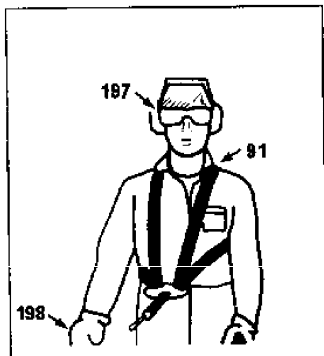

## Section: SD 4100 BRUSH CUTTER SHAFT

Pos.	Quantity	Spare part No	Description	Kit	Notes	New
	4613					
1	1	M240853	Stringhead assy			
2	1	M229835	Flange			
3A	1	M229833	Flange			
3B	1	M240936	Flange-saw blade			
4	1	M240824	Gear box assy			
5	1	M240805	Guard kit			
6	1	M240768	.Clamp-R.H.			
7	1	M240769	.Clamp-L.H.			
8	1	M246861	.Nylon head shield			
9	8	M235802	..Screw			
10	9	M236732	..Nut			
11	1	M224497-01	..Cutter			
12	1	M229971	.Spacer			
13	1	M235803	.Screw			
14	7	M236529	.Split washer			
21	1	M236602	Ring-harness			
22	1	M235911	Screw			
23	1	M236642	Nut			
39	1	M235912	Nut			
41	1	M240830	Shaft-outer			
42	1	M229829	Drive shaft			
43	1	M227939	Housing clutch/drum			
44	1	M235918	.Ball bearing			
45	1	M235899	.Seeger ring			
46	1	M227284	.Clutch drum			
47	1	M236378	.Seeger ring			
49	1	M236381	.Screw			
51	1	M236381	Screw			
52	4	M235214	Screw			
53	1	M229812	Clamp			
54	1	M229813	Clamp			
55	2	M235804	Screw			
56	2	M235804	Screw			
57	1	M236323	Spacer			
58	1	M229834	Flange			
59	1	M236596	Idle cup			
60	1	M229842	Screw-blade			
61	1	M236726	Handle clamp assy			
62	2	M235921	Screw			
63	4	M236558	Screw			
64	6	M235912	Nut			
65	1	M235986	Idle cup + bearing			
66	1	M229843	Screw (L.H.-thread)			
68	1	M235212	Screw			
69	1	M235216	Nut			
70	1	M240015	Handlebar tube-L.H.			
71	1	M229985	Half housing-R.H.			
72	1	M229831	Handlebar-R.H.			
73	1	M240504	Handle assy + cable			
74	1	M227764	.Handle half-R.H.			
75	1	M227763	.Handle half-L.H.			
76	1	M229818	.Trigger			
77	1	M240091	.Trigger spring			
78	1	M229973	.Spring trigger			
79	1	M229823	.Throttle latch			
80	1	M229824	.Throttle button			
81	5	M240833	.Tapping screw			
83	1	M240505	.Throttle cable ass			
84	1	M236394	..Switch			
85	1	M240506	..Throttle wire			
86	1	M229820	.Safety trigger			
87	2	M240833	Tapping screw			
88	2	M229849	Ring-retainer rubbe			
89A	1	M236711B	Blade		8T - 9"	
89A	1	M236713B	Blade		8T - 10"	
89B	1	M240998	Saw blade		22T - 9"	