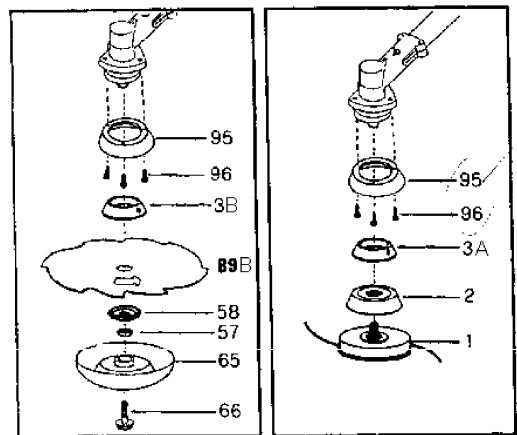

## Section: SD 4100 BRUSH CUTTER SHAFT

Pos.	Quantity	Spare part No	Description	Kit	Notes	New
	4613					
1	1	M240853	Stringhead assy			
2	1	M229835	Flange			
3A	1	M229833	Flange			
3B	1	M240936	Flange-saw blade			
4	1	M240824	Gear box assy			
5	1	M240805	Guard kit			
6	1	M240768	.Clamp-R.H.			
7	1	M240769	.Clamp-L.H.			
8	1	M246861	.Nylon head shield			
9	8	M235802	..Screw			
10	9	M236732	..Nut			
11	1	M224497-01	..Cutter			
12	1	M229971	.Spacer			
13	1	M235803	.Screw			
14	7	M236529	.Split washer			
21	1	M236602	Ring-harness			
22	1	M235911	Screw			
23	1	M236642	Nut			
39	1	M235912	Nut			
41	1	M240830	Shaft-outer			
42	1	M229829	Drive shaft			
43	1	M227939	Housing clutch/drum			
44	1	M235918	.Ball bearing			
45	1	M235899	.Seeger ring			
46	1	M227284	.Clutch drum			
47	1	M236378	.Seeger ring			
49	1	M236381	.Screw			
51	1	M236381	Screw			
52	4	M235214	Screw			
53	1	M229812	Clamp			
54	1	M229813	Clamp			
55	2	M235804	Screw			
56	2	M235804	Screw			
57	1	M236323	Spacer			
58	1	M229834	Flange			
59	1	M236596	Idle cup			
60	1	M229842	Screw-blade			
61	1	M236726	Handle clamp assy			
62	2	M235921	Screw			
63	4	M236558	Screw			
64	6	M235912	Nut			
65	1	M235986	Idle cup + bearing			
66	1	M229843	Screw (L.H.-thread)			
68	1	M235212	Screw			
69	1	M235216	Nut			
70	1	M240015	Handlebar tube-L.H.			
71	1	M229985	Half housing-R.H.			
72	1	M229831	Handlebar-R.H.			
73	1	M240504	Handle assy + cable			
74	1	M227764	.Handle half-R.H.			
75	1	M227763	.Handle half-L.H.			
76	1	M229818	.Trigger			
77	1	M240091	.Trigger spring			
78	1	M229973	.Spring trigger			
79	1	M229823	.Throttle latch			
80	1	M229824	.Throttle button			
81	5	M240833	.Tapping screw			
83	1	M240505	.Throttle cable ass			
84	1	M236394	..Switch			
85	1	M240506	..Throttle wire			
86	1	M229820	.Safety trigger			
87	2	M240833	Tapping screw			
88	2	M229849	Ring-retainer rubbe			
89A	1	M236711B	Blade		8T - 9"	
89A	1	M236713B	Blade		8T - 10"	
89B	1	M240998	Saw blade		22T - 9"	