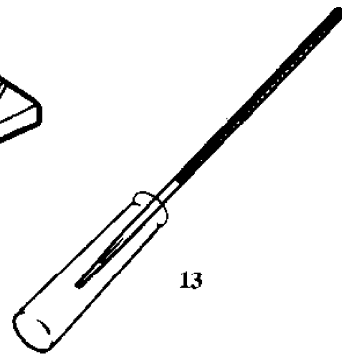

test

Section: TOOLS

Pos.	Quantity	Spare part No	Description	Kit	Notes	New
1	1	M226064	Piston stop			
2	1	M501334	Ignition tester			
3	1	M236409	Pressure tool			
4	1	M236020	Tool-piston pin			
5	1	M236026	Tool-rod bearing			
6	1	M236019	Tool-needle bear.pu			
7	1	M226065	Tool-ball bearing			
8	1	M226066	Tool-seal ring			
9	1	M236024	Intake pressure too			
10	1	M236025	Exhaust press. plat			
11	1	M91781S	Depth gauge			
12	1	M201368B	Flat file			
13	1	M201365B	Round file		4.0 mm (5/32")	
13	1	M201366B	Round file		4.8 mm (3/16")	
13	1	M201367B	Round file		5.5 mm (7/32")	
14	1	M214215B	File guide		MP 370 GL	
14	1	M214216B	File guide		PM 320 G	
14	1	M86826B	File guide		SPR 378 G	
15	1	M201526B	Lubri gun			

test