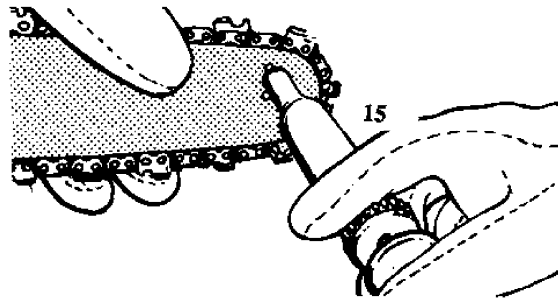

test

Section: TOOLS

Pos.	Quantity	Spare part No	Description	Kit	Notes	New
1	1	M226064	Piston stop			
2	1	M501334	Ignition tester			
3	1	M236409	Pressure tool			
4	1	M236020	Tool-piston pin			
5	1	M236026	Tool-rod bearing			
6	1	M236019	Tool-needle bear.pu			
7	1	M226065	Tool-ball bearing			
8	1	M226066	Tool-seal ring			
9	1	M236024	Intake pressure too			
10	1	M236025	Exhaust press. plat			
11	1	M91781S	Depth gauge			
12	1	M201368B	Flat file			
13	1	M201365B	Round file		4.0 mm (5/32")	
13	1	M201366B	Round file		4.8 mm (3/16")	
13	1	M201367B	Round file		5.5 mm (7/32")	
14	1	M214215B	File guide		MP 370 GL	
14	1	M214216B	File guide		PM 320 G	
14	1	M86826B	File guide		SPR 378 G	
15	1	M201526B	Lubri gun			

test