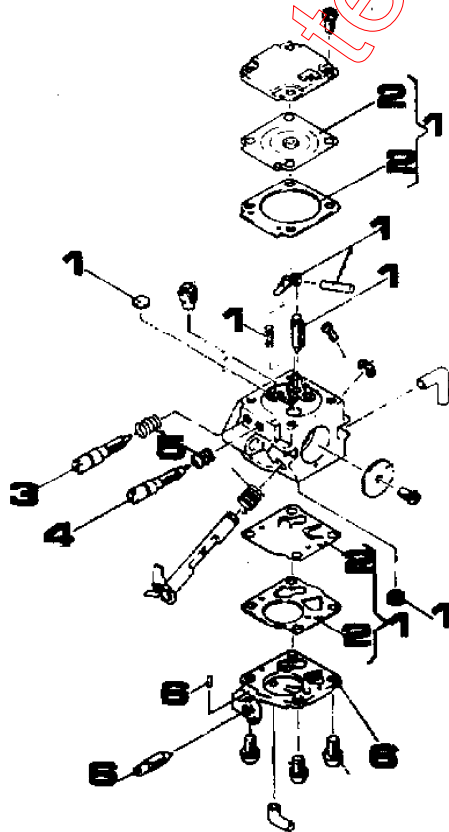

WALBRO

ZAMA

Section: 930-935-940 CARBURETTOR

Pos.	Quantity		Spare part No	Description	Kit	Notes	New
		3521	3522	3523			
0	1			M229439	Carburettor assy	Walbro WT113	
0		1		M229597	Carburettor assy	Walbro WT130	
0			1	M228527	Carburettor assy	Walbro WT55	
1	1	1	1	M229198	.Repair kit		
2	1	1	1	M229191	..Gasket set		
3		1		M246951	.Cover-pump		
3	1		1	M226037	.Cover-pump		
4	1	1	1	M226038	.Friction plug		
5	1	1	1	M226039	.Idle screw		
6	1	1	1	M229600	.Idle screw		
7		1		M246954	.Hi-screw		
7	1			M246953	.Hi-screw		
7			1	M229599	.Hi-screw		
8	1	1	1	M229927	.Needle spring		
9	1	1	1	M229601	.Needle spring		
10	1	1	1	M246952	.Spring		
A00			1	M229990	Carburettor assy	Zama C1Q M26	
A00		1		M229739	Carburettor assy	Zama C1Q M25	
A00	1			M229738	Carburettor assy	Zama C1Q M24	
A01	1	1	1	M226226	.Repair kit		
A02	1	1	1	M226227	..Gasket set		
A03			1	M226233	.Needle-high		
A03	1	1		M226228	.Needle-high		
A04			1	M226234	.Needle-idle		
A04	1	1		M226229	.Needle-idle		
A05	2	2	2	M226230	.Spring		
A06	1	1	1	M226231	.Cover-pump		

TEST