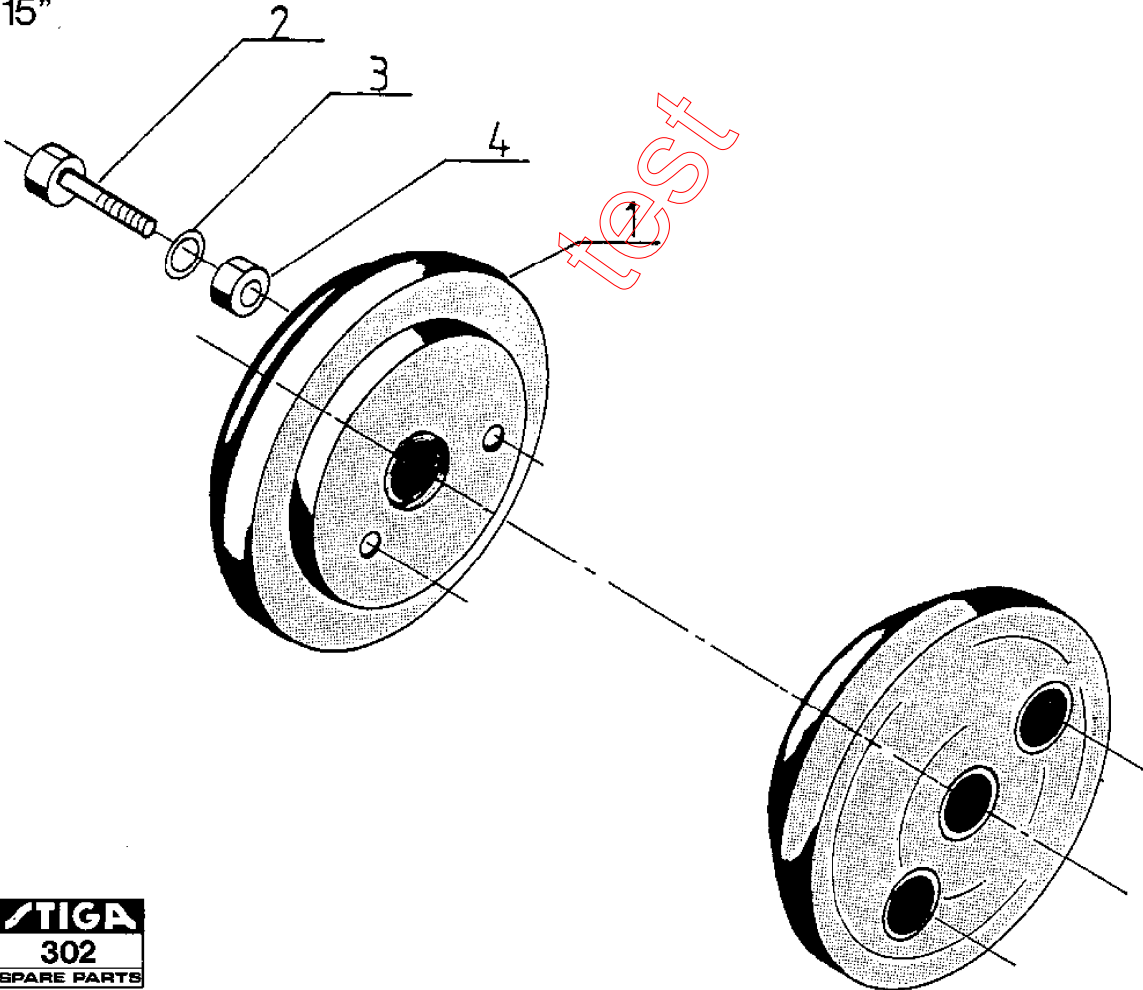

10"

15"

Section: WHEEL WEIGHT10" ART.NO 14-1914-11 WHEEL WEIGHT 15" ART.NO 1

Pos.	Quantity	Spare part No	Description	Kit	Notes	New
------	----------	---------------	-------------	-----	-------	-----

1914 1932

	0	1	..14-1914-11	Wheel weights assy		
	1	2	1489-0448-01	Wheel weight		
	2	2	9997-0685-12	Screw		
	3	2	9699-0057-02	Flat washer		
	4	2	9799-0631-02	Nut		
A00		1	..14-1932-11	Wheel weights assy		
A01		2	1489-0449-01	Wheel weight		
A02		2	9997-1270-12	Screw		
A03		2	9699-0037-02	Washer		
A04		2	9799-1231-02	Nut		