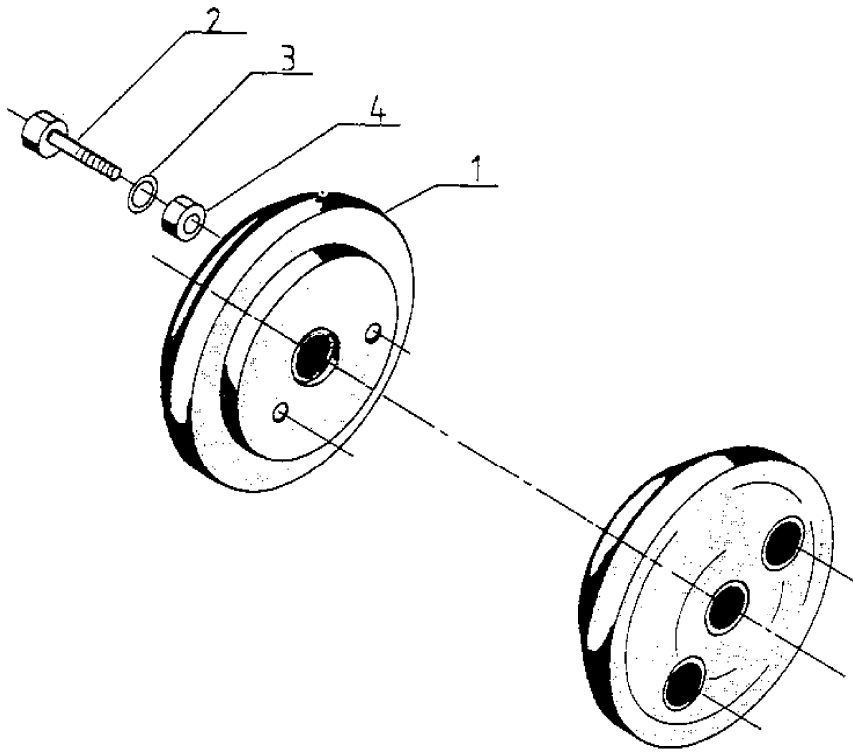

10"

15"

Section: WHEEL WEIGHT10" ART.NO 14-1914-11 WHEEL WEIGHT 15" ART.NO 1

Pos.	Quantity	Spare part No	Description	Kit	Notes	New
------	----------	---------------	-------------	-----	-------	-----

1914 1932

	0	1	..14-1914-11	Wheel weights assy		
	1	2	1489-0448-01	Wheel weight		
	2	2	9997-0685-12	Screw		
	3	2	9699-0057-02	Flat washer		
	4	2	9799-0631-02	Nut		
A00		1	..14-1932-11	Wheel weights assy		
A01		2	1489-0449-01	Wheel weight		
A02		2	9997-1270-12	Screw		
A03		2	9699-0037-02	Washer		
A04		2	9799-1231-02	Nut		