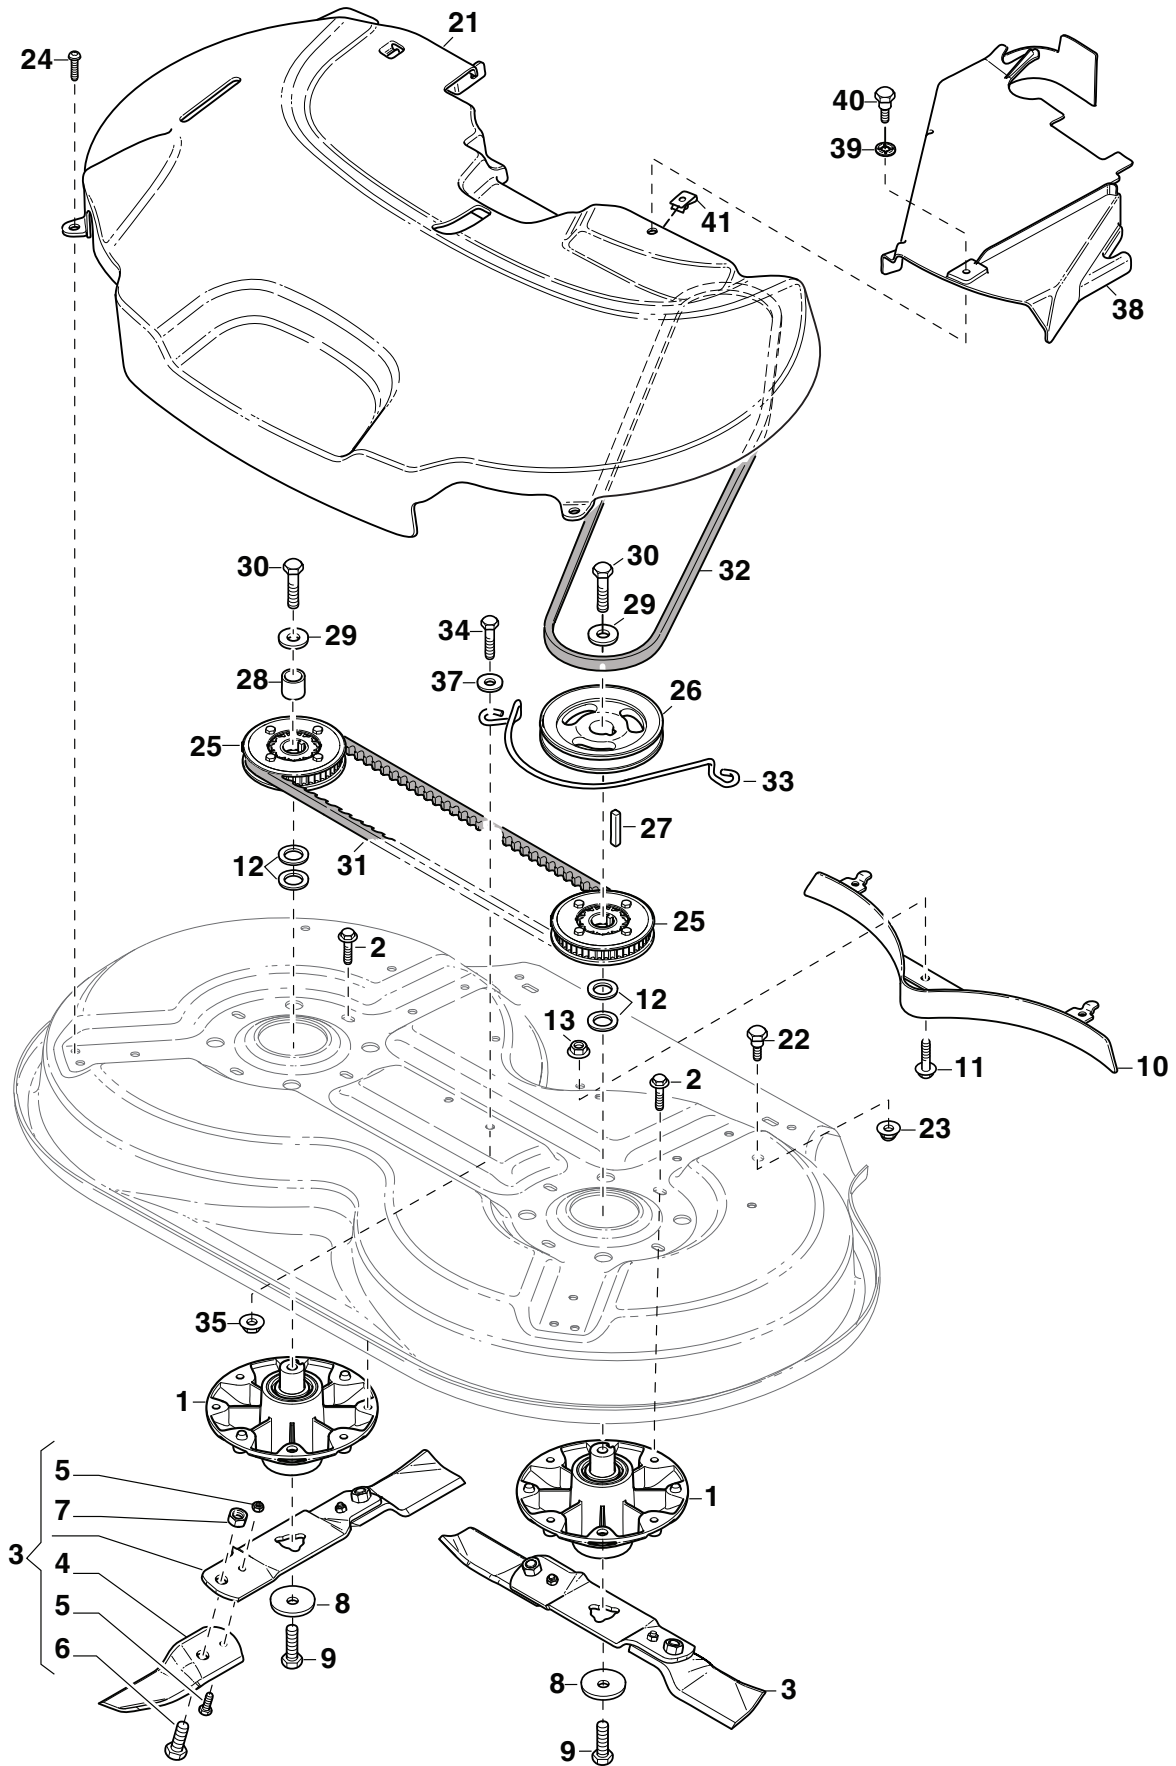

Utgåva Issue 1 - 2014		Transmission Knivar		Transmission and Blades	
Pos. Fig.	Antal Quantity	Art nr Part No	Benämning	Description	Anmärkning Notes
1	2	1134-6613-02	Bearing box Kpl	Shaft Flange Assy	
2	8	9945-0825-16	Skruv	Screw	
3	1	1137-0989-01	Knivbalk Kpl	Blade Bar Assy	Sats 2 st/ Kit of 2
4	1	1134-9130-01	Knivsats	Blade Kit	Sats 2 st/ Kit of 2
5	1	1134-9054-01	Brytbultsats	Shear Bolt Kit	
6	2	1134-6311-01	Bult	Bolt	
7	2	1134-6312-01	Mutter	Nut	
8	2	1134-6211-01	Bricka	Washer	
9	2	112794900/0	Skruv	Screw	
10	1	1137-0967-01	CombiPlugg Kpl	Mulch Plug	Villa 520
11	1	9959-0820-16	Skruv	Screw	
12	4	1134-0341-01	Bricka	Washer	
13	1	112154220/0	Mutter	Nut	
21	1	337110318/0	Remskydd	Belt Cover	Gra/Grey
22	1	1134-0240-00	Skruv	Screw	
23	1	112154220/0	Mutter	Nut	
24	3	9893-0616-16	Skruv | Relä	Screw | Relay	
25	1	1134-9137-01	Kuggremskiva	Toothed Belt Pulley	Sats 2 st/ Kit of 2
26	1	1137-0980-01	Remskiva	Belt Pulley	Villa 520
27	1	9600-0168-01	Kil	Key	
28	1	1134-5124-02	Distans	Spacer	
29	2	1134-5406-01	Bricka	Washer	
30	2	112691400/0	Skruv	Screw	
31	1	1134-9171-01	Drivrem	Belt	Villa 520
32	1	1134-9170-01	Drivrem	Drive Belt	Villa 520
33	1	1137-0996-01	Remstyrning	Belt Guide	Villa 520
34	2	9959-0820-16	Skruv	Screw	
35	2	112154220/0	Mutter	Nut	
37	4	112523060/0	Bricka	Washer	
38	1	1137-1016-01	Remskydd	Case	
39	1	9675-0016-02	Låsbricka starlock	Starlock	
40	1	1134-0240-00	Skruv	Screw	
41	1	1134-4620-02	Fjädermutter	Nut