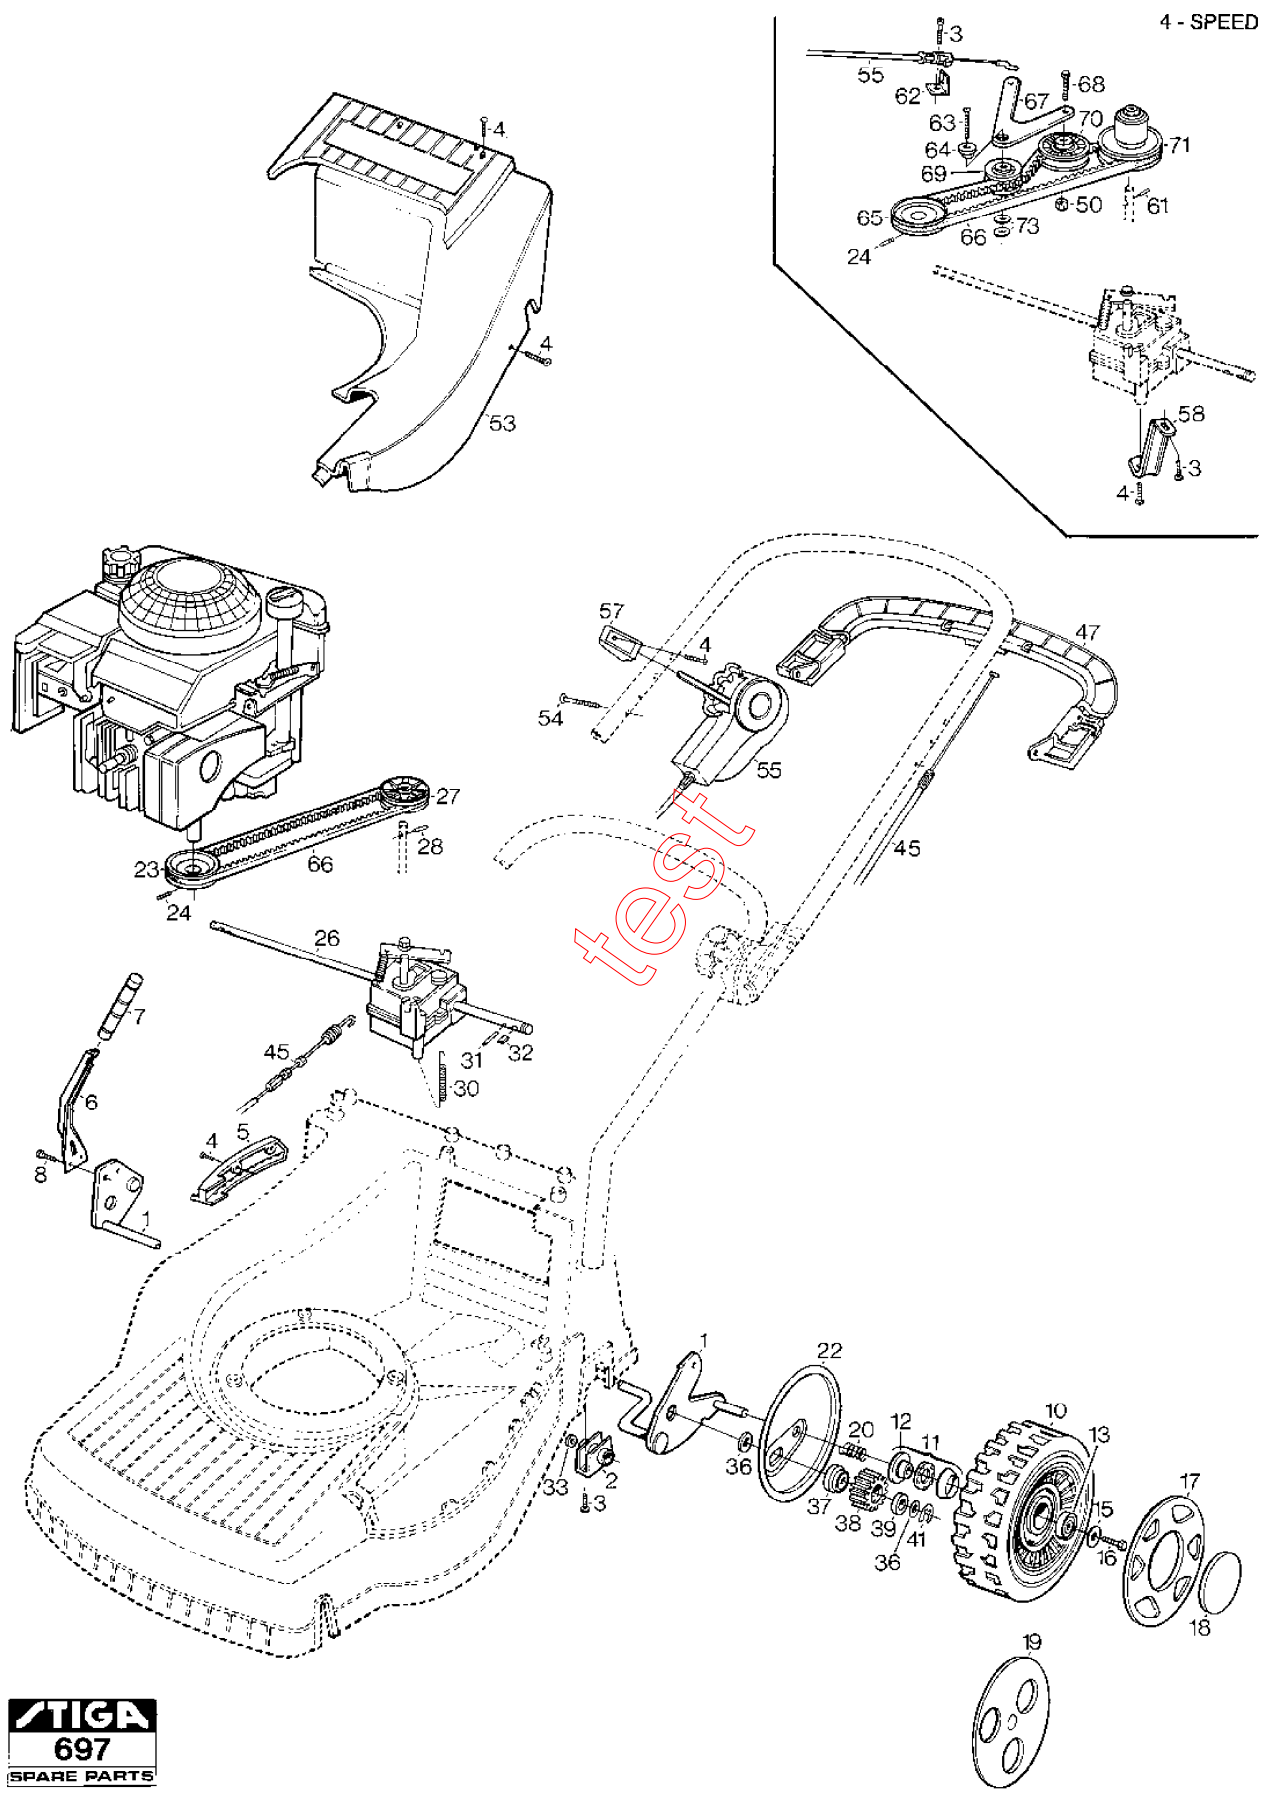

4 - SPEED

Section: TURBO 550S-550SE TRANSMISSION VARIATOR

| Pos. | Quantity | | | | Spare part No | Description | Kit | Notes | New |
|------|----------|------|------|------|---------------|---------------------|-----|--------------------|-----|
| | | 9222 | | | | | | | |
| | 9212 | 9622 | 9221 | 9231 | | | | | |
| 1 | 1 | 1 | 1 | 1 | 1111-2808-01 | Rear axle | | | |
| 2 | 2 | 2 | 2 | 2 | 1111-2814-01 | Bushing | | | |
| 3 | 4 | 6 | 6 | 6 | 9947-0616-16 | Screw | | | |
| 4 | 6 | 6 | 6 | 6 | 9838-9522-12 | Screw | | | |
| 5 | 1 | 1 | 1 | 1 | 1111-2798-01 | Height adj.quadrant | | | |
| 6 | 1 | 1 | 1 | 1 | 1111-2816-01 | Height adj.lever | | | |
| 7 | 1 | 1 | 1 | 1 | 1111-2817-01 | Lever knob | | | |
| 8 | 2 | 2 | 2 | 2 | 9943-0612-16 | Screw | | | |
| 10 | 2 | 2 | 2 | 2 | 1111-3026-01 | Wheel w.ball bearin | | | |
| 11 | 1 | 1 | 1 | 1 | 1111-9047-01 | .Ball bearing kit | | | |
| 12 | 2 | 2 | 2 | 2 | 1111-1184-01 | ..Bearing cone | | | |
| 13 | 2 | 2 | 2 | 2 | 9549-0001-00 | .Ball bearing | | | |
| 15 | 2 | 2 | 2 | 2 | 9699-0100-02 | Washer | | | |
| 16 | 2 | 2 | 2 | 2 | 9943-0612-16 | Screw | | | |
| 17 | 2 | 2 | 2 | 2 | 1111-2661-01 | Hub cap | | | |
| 18 | 2 | 2 | 2 | 2 | 1111-2676-01 | Wheel cup | | | |
| 19 | 2 | 2 | 2 | 2 | 1111-2815-03 | Hub cap-white | | 12-9622-61,9221-91 | |
| 20 | 2 | 2 | 2 | 2 | 1111-2183-01 | Spring | | | |
| 22 | 2 | 2 | 2 | 2 | 1111-2561-01 | Cover plate | | | |
| 23 | 1 | | | | 1111-2915-01 | Engine belt pulley | | | |
| 24 | 1 | 1 | 1 | 1 | 9910-0612-16 | Set screw | | | |
| 26 | 1 | 1 | 1 | 1 | 1111-3046-01 | .Transmission | | | |
| 27 | 1 | 1 | 1 | 1 | 1111-3047-01 | .Belt pulley | | | |
| 28 | 1 | | | | 9594-0055-00 | .Locating pin | | | |
| 30 | 1 | 1 | 1 | 1 | 1111-2822-01 | Tensioning spring | | | |
| 31 | 2 | 2 | 2 | 2 | 1111-2382-01 | Pin | | | |
| 32 | 2 | 2 | 2 | 2 | 1111-2827-01 | Drive key | | | |
| 33 | 2 | 2 | 2 | 2 | 9404-0083-00 | Seal ring | | | |
| 36 | 4 | 4 | 4 | 4 | 9695-0013-00 | Washer | | | |
| 37 | 2 | 2 | 2 | 2 | 1111-2829-01 | Lock washer | | | |
| 38 | 2 | 2 | 2 | 2 | 1111-3075-01 | Pinion-plastic whee | | | |
| 39 | 2 | 2 | 2 | 2 | 1111-2830-01 | Support washer | | | |
| 41 | 2 | 2 | 2 | 2 | 9652-0010-04 | Snap ring | | | |
| 45 | 1 | 1 | 1 | 1 | 1111-2967-01 | Clutch cable | | | |
| 47 | 1 | 1 | 1 | 1 | 1111-2954-01 | Control handle | | | |
| 50 | 1 | 1 | 1 | 1 | 9747-0631-02 | Lock nut | | | |
| 53 | 1 | 1 | 1 | 1 | 1111-3019-01 | Cover-yellow | | | |
| 53 | | 1 | 1 | 1 | 1111-3019-06 | Cover-grey | | 12-9622-61,9221-91 | |
| 54 | | 2 | 2 | 2 | 9838-9540-12 | Screw | | | |
| 55 | | 1 | 1 | 1 | 1111-2971-03 | Variator control | | | |
| 57 | | 1 | 1 | 1 | 1111-2941-01 | Knob | | | |
| 58 | | 1 | 1 | 1 | 1111-3050-01 | Bracket | | | |
| 61 | | 1 | 1 | 1 | 9594-0026-00 | Locating pin | | | |
| 62 | | 1 | 1 | 1 | 1111-2469-01 | Attachment | | | |
| 63 | | 1 | 1 | 1 | 9943-0650-16 | Screw | | | |
| 64 | | 1 | 1 | 1 | 1111-2433-01 | Engine belt pulley | | | |
| 65 | | 1 | 1 | 1 | 1111-2423-01 | Spacer | | | |
| 65 | | 1 | 1 | 1 | 1111-2433-01 | Engine belt pulley | | | |
| 66 | 1 | 1 | 1 | 1 | 9585-0049-00 | V-belt | | | |
| 67 | | 1 | 1 | 1 | 1111-3051-01 | Tension arm | | | |
| 68 | | 1 | 1 | 1 | 9997-0630-12 | Screw | | | |
| 69 | | 1 | 1 | 1 | 1111-2747-01 | Tension roller | | | |
| 70 | | 1 | 1 | 1 | 1111-2746-01 | Belt pulley | | | |
| 71 | | 1 | 1 | 1 | 1111-3001-01 | Variator assy | | | |
| 73 | | 2 | 2 | 2 | 9699-0060-02 | Flat washer | | | |