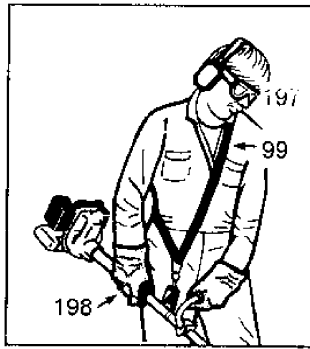

test

Section: ST 270-ST 280 TRIMMER DRIVE SHAFT STRINGHEAD

Pos.	Quantity	Spare part No	Description	Kit	Notes	New
	3621	3622				
1	1	1	M217444	Handle		
2	1	1	M217442	Clamp		
3	2	2	M120041	Screw		
4	2	2	M217159	Nut		
5	1	1	M300651	Stringhead assy		
6	1	1	M322025	.Eyelet assy		
7	1	1	M224998	..Collar		
8	1	1	M322626	.Spring		
9	1	1	M300138B	.Spool and line		
9A	1	1	1911-9008-08	Cutting line (2.4 m	15 m	
9A	1	1	1911-9008-04	Cutting line (2.4 m	0.45 kg (90 m)	
9A	1	1	1911-9008-07	Cutting line (2.4 m	8 m	
10	1	1	M300736	.Knob		
11	1	1	M300429	Outer shaft assy		
12	2	2	M223412	.Washer		
13	1	1	M218295	.Decal		
14	1	1	M235398	.Decal		
15	1	1	M211214	.Decal		
16	1	1	M301023	Drive shaft		
17	1		M224062	Guard assy		
19	1		M300626	.Cutter assy		
20	2		M216682	..Nut		
21	2		M217935	..Screw		
22		1	M300317	Guard assy		
24		1	M300626	.Cutter assy		
25		2	M216682	..Nut		
26		2	M217935	..Screw		
27		1	M224499	.Spacer		
28	1	1	M216595	Screw		
29	1	1	M111102	Nut		
30	1	1	M322344	Wrench		
98	1	1	M218001	Harness ring	Tillbehör/Accessory	
99	1	1	M236762	Harness	Tillbehör/Accessory	
197	1	1	M228988	Face protector		
198	1	1	M246522	Gloves		
199	1	1	M240596	Wrench (14/16 mm)	8/10 MM	
199	1	1	M236664	Wrench (8/10 mm)	14/16 MM	