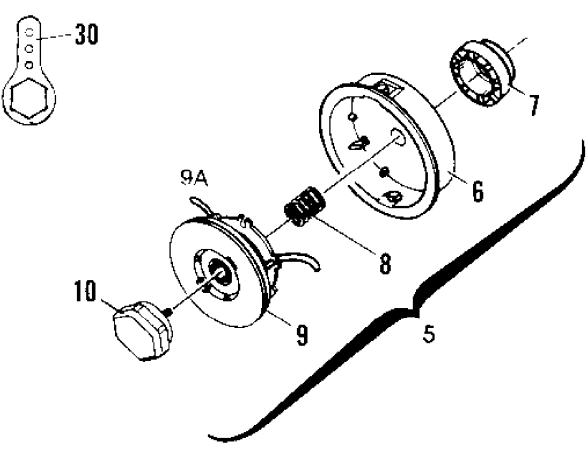

test

Section: ST 270-ST 280 TRIMMER DRIVE SHAFT STRINGHEAD

Pos.	Quantity	Spare part No	Description	Kit	Notes	New
	3621	3622				
1	1	1	M217444	Handle		
2	1	1	M217442	Clamp		
3	2	2	M120041	Screw		
4	2	2	M217159	Nut		
5	1	1	M300651	Stringhead assy		
6	1	1	M322025	.Eyelet assy		
7	1	1	M224998	..Collar		
8	1	1	M322626	.Spring		
9	1	1	M300138B	.Spool and line		
9A	1	1	1911-9008-08	Cutting line (2.4 m	15 m	
9A	1	1	1911-9008-04	Cutting line (2.4 m	0.45 kg (90 m)	
9A	1	1	1911-9008-07	Cutting line (2.4 m	8 m	
10	1	1	M300736	.Knob		
11	1	1	M300429	Outer shaft assy		
12	2	2	M223412	.Washer		
13	1	1	M218295	.Decal		
14	1	1	M235398	.Decal		
15	1	1	M211214	.Decal		
16	1	1	M301023	Drive shaft		
17	1		M224062	Guard assy		
19	1		M300626	.Cutter assy		
20	2		M216682	..Nut		
21	2		M217935	..Screw		
22		1	M300317	Guard assy		
24		1	M300626	.Cutter assy		
25		2	M216682	..Nut		
26		2	M217935	..Screw		
27		1	M224499	.Spacer		
28	1	1	M216595	Screw		
29	1	1	M111102	Nut		
30	1	1	M322344	Wrench		
98	1	1	M218001	Harness ring	Tillbehör/Accessory	
99	1	1	M236762	Harness	Tillbehör/Accessory	
197	1	1	M228988	Face protector		
198	1	1	M246522	Gloves		
199	1	1	M240596	Wrench (14/16 mm)	8/10 MM	
199	1	1	M236664	Wrench (8/10 mm)	14/16 MM	