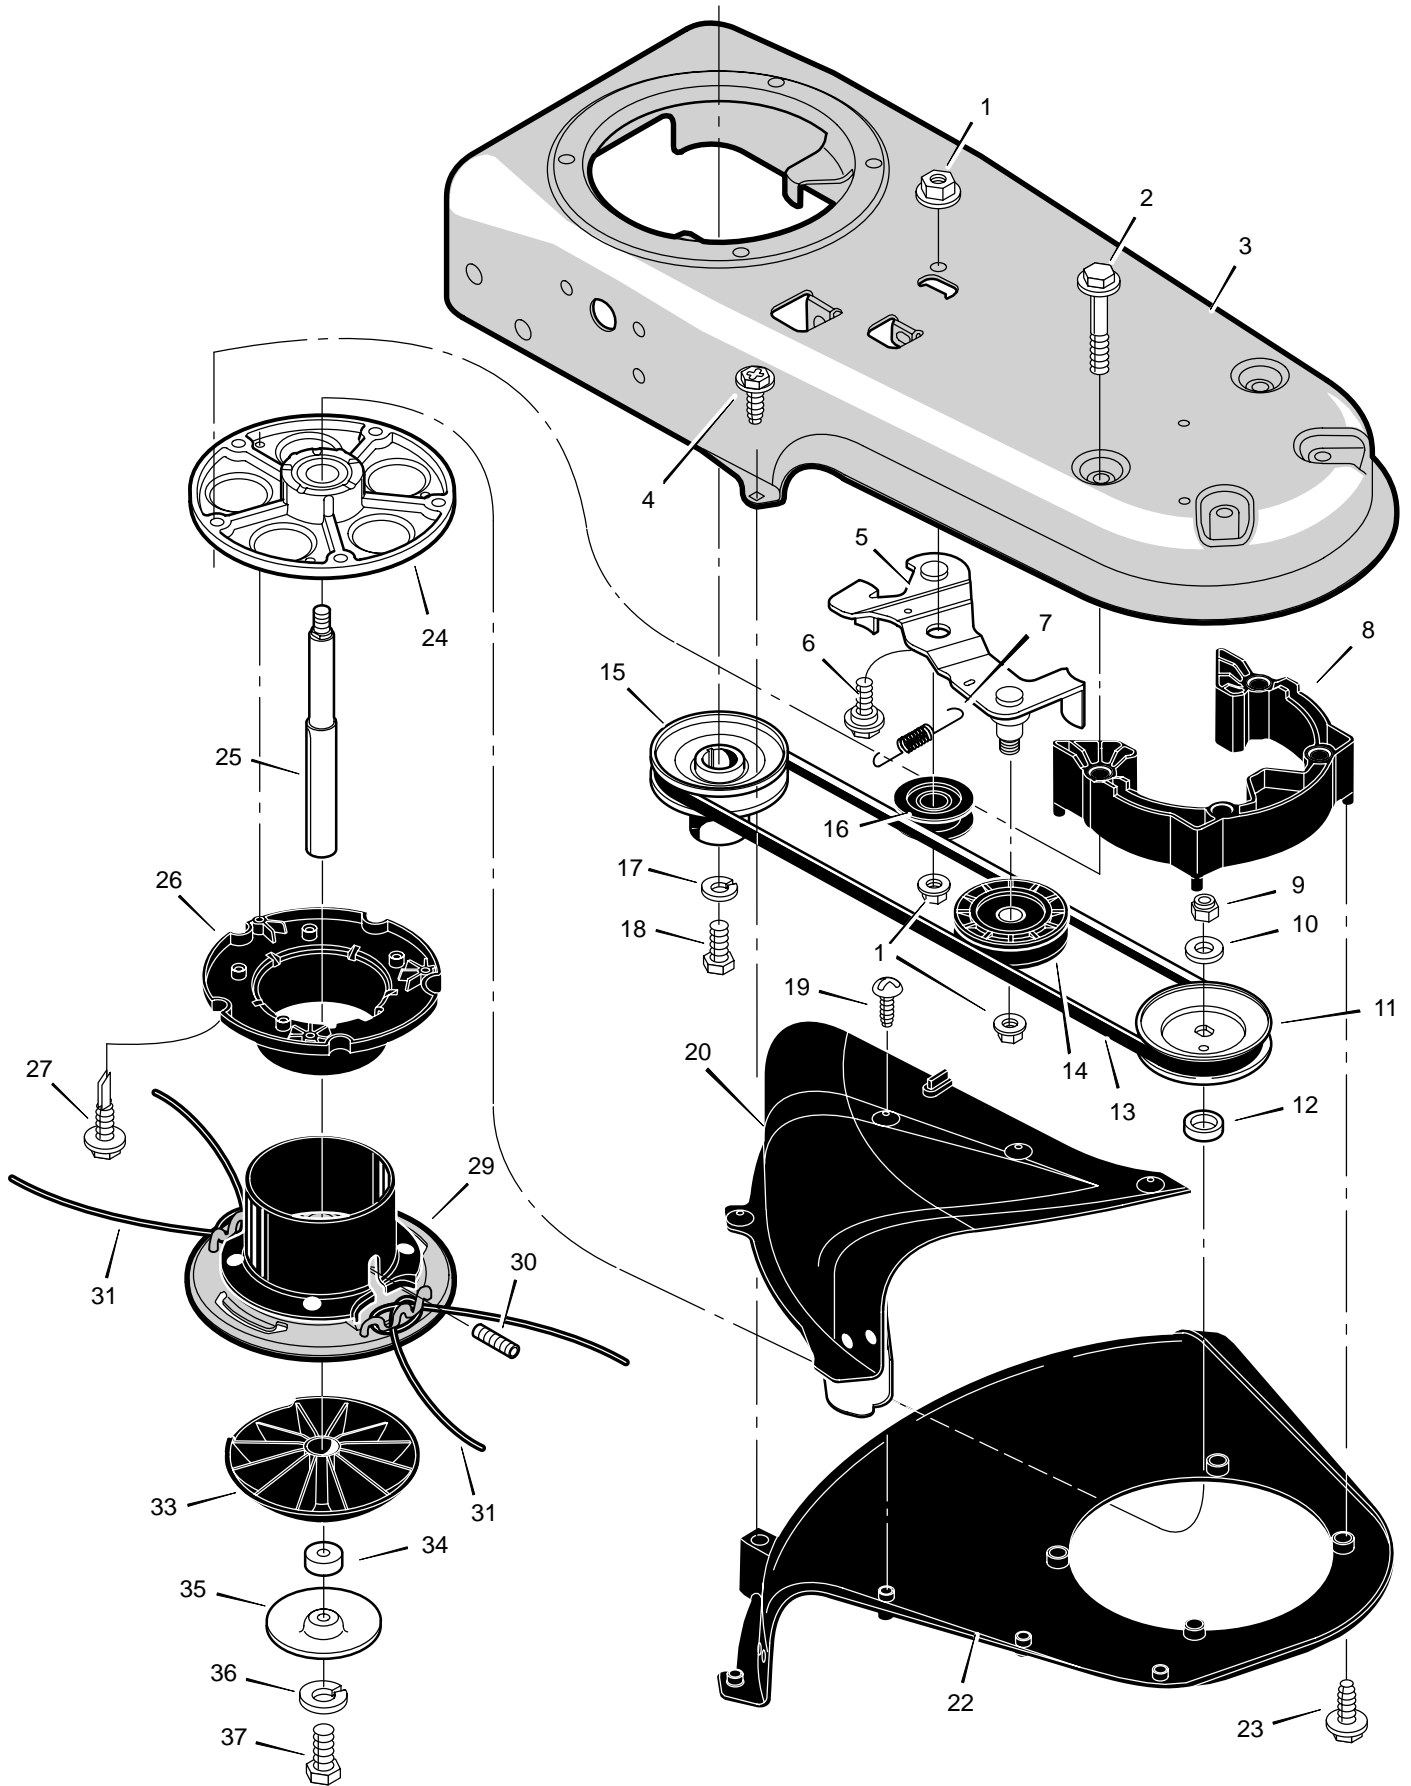

# REPAIR PARTS

# MODEL TM5000x50C

# REPAIR PARTS

<b>Key No.</b>	<b>Description</b>	<b>Part No.</b>
1	Lever, Stop	740198-833
2	Bolt	323035
3	Cable, Control Latching	740193
4	Tie, Cable	712267
5	Handle	740196-846
6	Nut	710203
7	Control, Throttle	740194
8	Guide, Rope	672510
9	Knob, Handle	740202
10	Washer	783000
11	Washer, Spring	711936
12	Bolt	711937
14	Pivot, Handle	740158
15	Handle, Lower	740195-846
16	Wheel & Tire	740185
17	Nut, Axle	710140
18	Washer, Spring	710258
19	Spacer	740190
20	Assembly, Axle & Bracket	740188
21	Decal	48X465
22	Bolt, Carriage	711935
23	Frame, Trimmer	740150-833
24	Bolt	710265
25	Shield, Trailing	740192
26	Bolt	48901
27	Screw	710079
28	Engine *	*
29	Protection, Eye	711890
30	Nut	710205
31	Decal	712409
32	Spacer	672292
—	Instruction Book & Parts List	F010204M

\* Parts are available from an Authorized Service Center. See "Engines, Gasoline" or "Gasoline Engines" in the yellow pages of the telephone directory.

<b>Key No.</b>	<b>Description</b>	<b>Part No.</b>
1	Nut	710140
2	Bolt	711978
3	Housing, Trimmer	740150-833
4	Screw	710272
5	Assembly, Idler	740232
6	Bolt	710200
7	Spring	712403
8	Assembly, Spacer	740292
9	Nut	712148
10	Washer	710083
11	Pulley, Cutting Head	740171
12	Spacer	740173
13	Belt	711933
14	Pulley, Idler	740244
15	Pulley, Engine	740179
16	Pulley, Idler	740183
17	Lockwasher	712147
18	Bolt	712146
19	Screw	26X235
20	Assembly, Guard	770070
22	Shield, Trimmer	740206
23	Screw	740255
24	Assembly, Jackshaft Housing	1001049
25	Jackshaft	740169
26	Wrap, Lower Weed	740163
27	Screw	712126
29	Assembly, Cutting Disc	740175-833
30	Screw, Set	712127
31	Line, Cutting	740164
33	Guide, Height	740157
34	Spacer	740210
35	Shield, Abrasion	740209
36	Lockwasher	120380
37	Bolt	180022