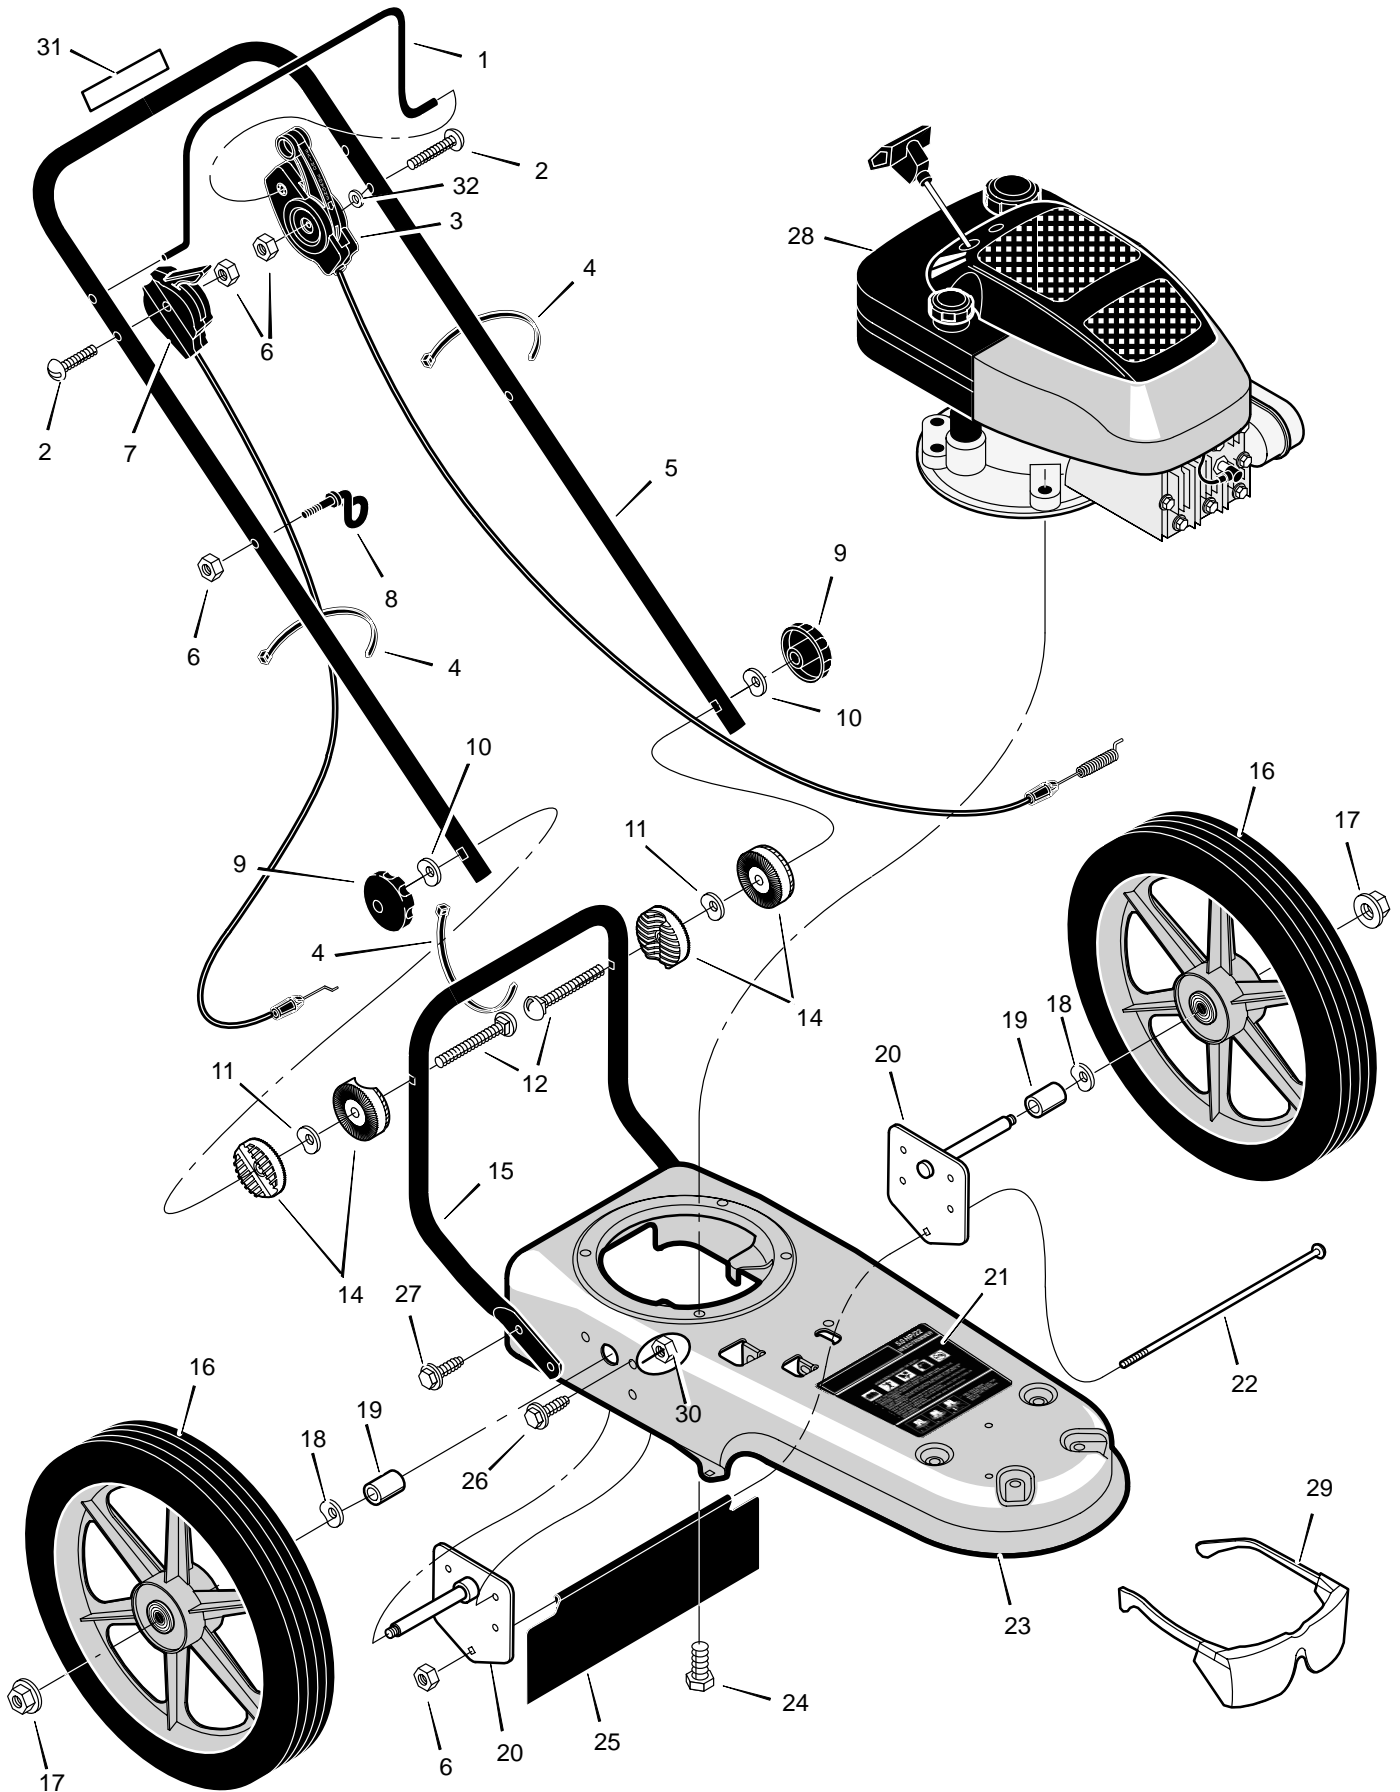

MODEL TM5000x51B

REPAIR PARTS

MODEL TM5000x51B

REPAIR PARTS

Key No.	Description	Part No.
1	Lever, Stop	740198-860
2	Bolt	323035
3	Cable, Control Latching	740193
4	Tie, Cable	712267
5	Handle	740196-846
6	Nut	710203
7	Control, Throttle	740194
8	Guide, Rope	672510
9	Knob, Handle	740202
10	Washer	783000
11	Washer, Spring	711936
12	Bolt	711937
14	Pivot, Handle	740158
15	Handle, Lower	740195-846
16	Wheel & Tire	740185
17	Nut, Axle	710140
18	Washer, Spring	710258
19	Spacer	740190
20	Assembly, Axle & Bracket	740188
21	Decal	48x466
22	Bolt, Carriage	711935
23	Frame, Trimmer	740150-860
24	Bolt	710265
25	Shield, Trailing	740192
26	Bolt	48901
27	Screw	710079
28	Engine *	*
29	Protection, Eye	711890
30	Nut	710205
31	Decal	712409
32	Spacer	672292
—	Instruction Book & Parts List	F000203M

* Parts are available from an Authorized Service Center. See "Engines, Gasoline" or "Gasoline Engines" in the yellow pages of the telephone directory.

MODEL TM5000x51B

REPAIR PARTS

Key No.	Description	Part No.
1	Nut	710140
2	Bolt	711978
3	Housing, Trimmer	740150-860
4	Screw	710272
5	Assembly, Idler	740232
6	Bolt	710200
7	Spring	712403
8	Assembly, Spacer	740292
9	Nut	712148
10	Washer	710083
11	Pulley, Cutting Head	740171
12	Spacer	740173
13	Belt	711933
14	Pulley, Idler	740244
15	Pulley, Engine	740179
16	Pulley, Idler	740183
17	Lockwasher	712147
18	Bolt	712146
19	Screw	712145
20	Assembly, Guard	770070
22	Shield, Trimmer	740206
23	Screw	740255
24	Assembly, Jackshaft Housing	92574
25	Jackshaft	740169
26	Wrap, Lower Weed	740163
27	Screw	712126
29	Assembly, Cutting Disc	740175-860
30	Screw, Set	712127
31	Line, Cutting	740164
33	Guide, Height	740157
34	Spacer	740210
35	Shield, Abrasion	740209
36	Lockwasher	120380
37	Bolt	180022