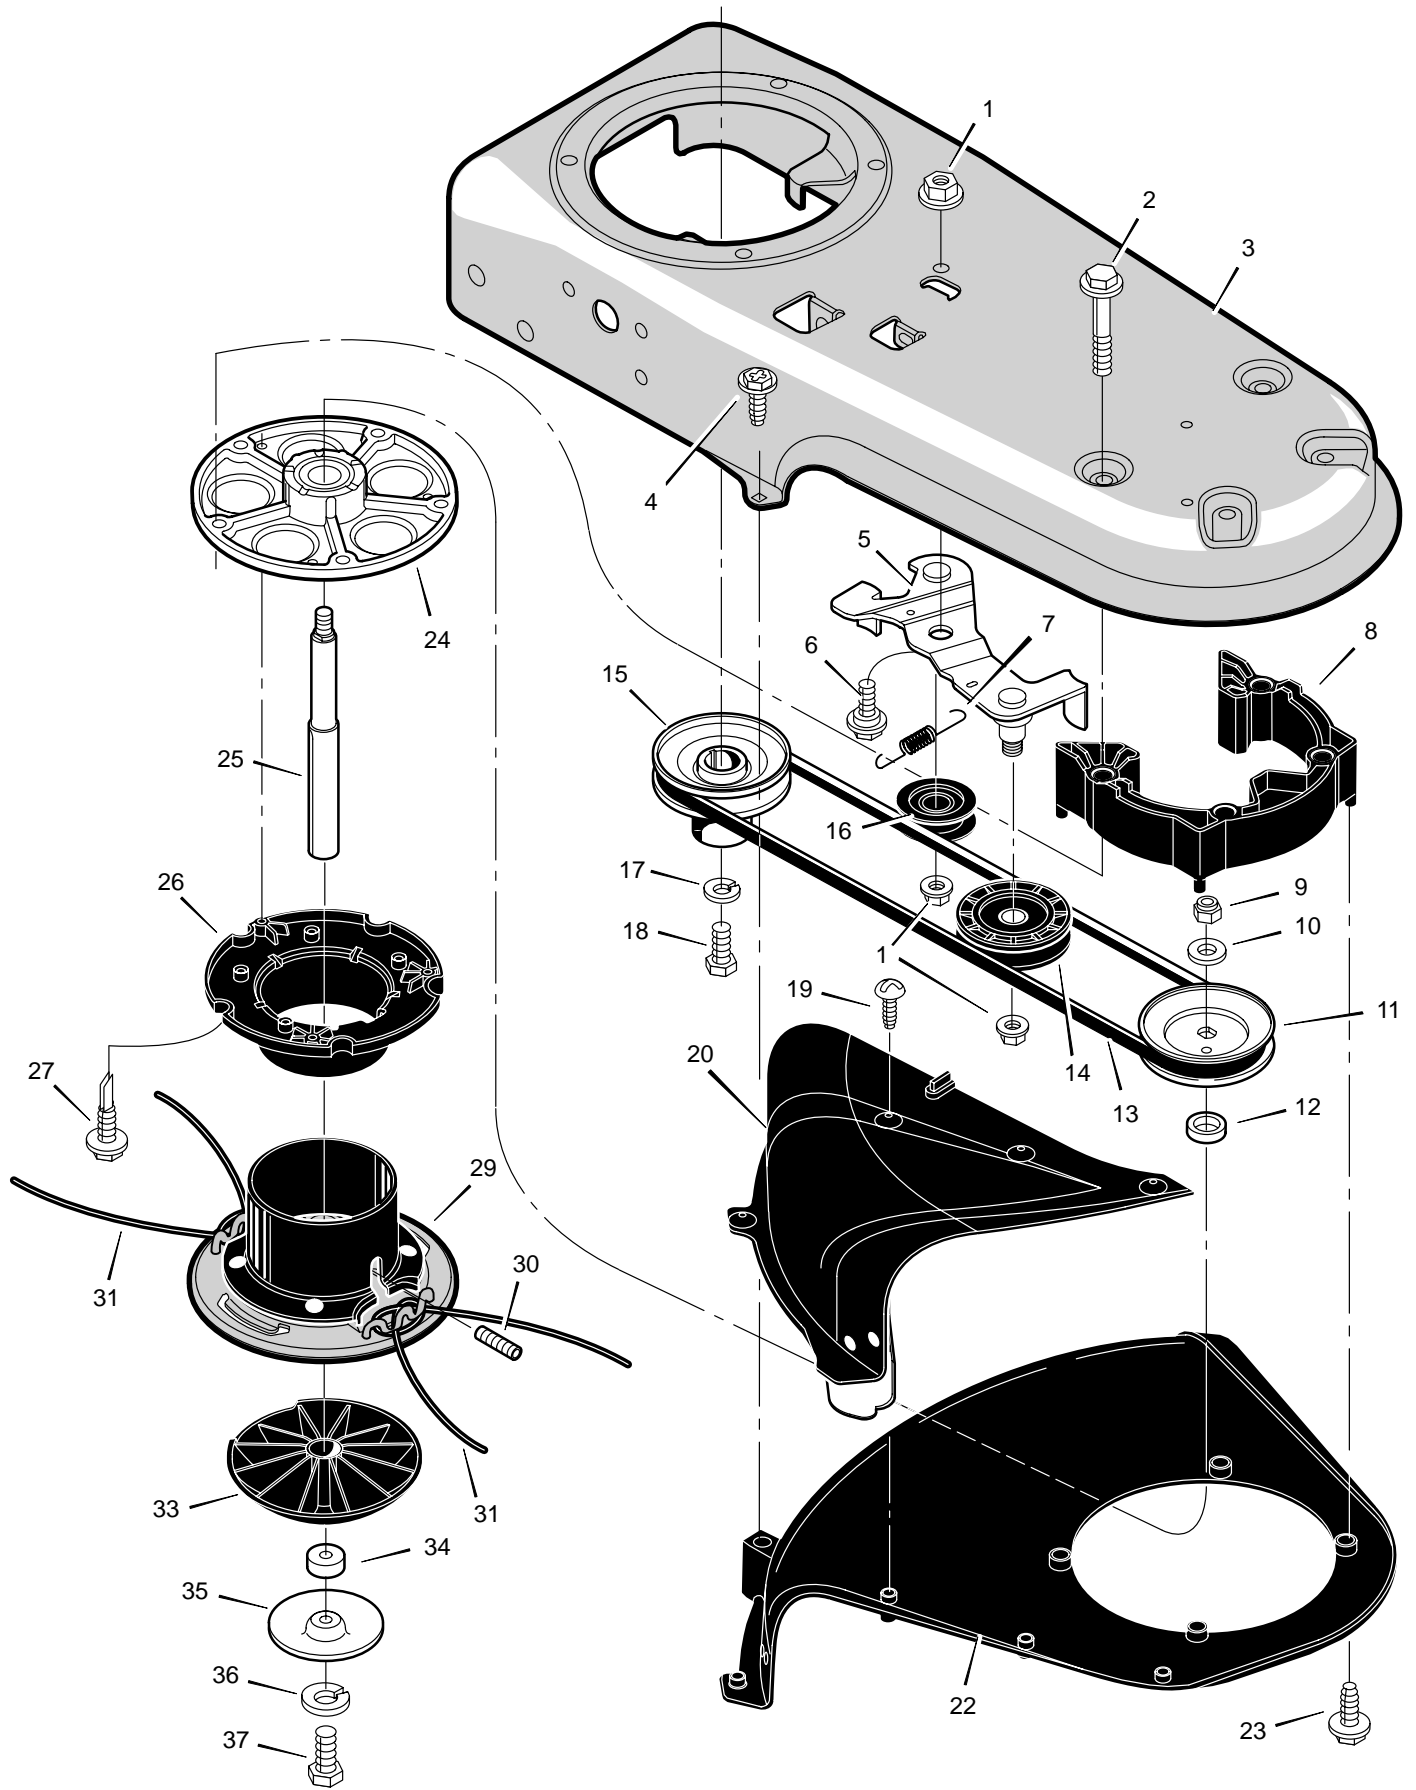

MODEL TM5000x51B

REPAIR PARTS

MODEL TM5000x51B

REPAIR PARTS

Key No.	Description	Part No.
1	Lever, Stop	740198-860
2	Bolt	323035
3	Cable, Control Latching	740193
4	Tie, Cable	712267
5	Handle	740196-846
6	Nut	710203
7	Control, Throttle	740194
8	Guide, Rope	672510
9	Knob, Handle	740202
10	Washer	783000
11	Washer, Spring	711936
12	Bolt	711937
14	Pivot, Handle	740158
15	Handle, Lower	740195-846
16	Wheel & Tire	740185
17	Nut, Axle	710140
18	Washer, Spring	710258
19	Spacer	740190
20	Assembly, Axle & Bracket	740188
21	Decal	48x466
22	Bolt, Carriage	711935
23	Frame, Trimmer	740150-860
24	Bolt	710265
25	Shield, Trailing	740192
26	Bolt	48901
27	Screw	710079
28	Engine *	*
29	Protection, Eye	711890
30	Nut	710205
31	Decal	712409
32	Spacer	672292
—	Instruction Book & Parts List	F000203M

* Parts are available from an Authorized Service Center. See "Engines, Gasoline" or "Gasoline Engines" in the yellow pages of the telephone directory.

MODEL TM5000x51B

REPAIR PARTS

Key No.	Description	Part No.
1	Nut	710140
2	Bolt	711978
3	Housing, Trimmer	740150-860
4	Screw	710272
5	Assembly, Idler	740232
6	Bolt	710200
7	Spring	712403
8	Assembly, Spacer	740292
9	Nut	712148
10	Washer	710083
11	Pulley, Cutting Head	740171
12	Spacer	740173
13	Belt	711933
14	Pulley, Idler	740244
15	Pulley, Engine	740179
16	Pulley, Idler	740183
17	Lockwasher	712147
18	Bolt	712146
19	Screw	712145
20	Assembly, Guard	770070
22	Shield, Trimmer	740206
23	Screw	740255
24	Assembly, Jackshaft Housing	92574
25	Jackshaft	740169
26	Wrap, Lower Weed	740163
27	Screw	712126
29	Assembly, Cutting Disc	740175-860
30	Screw, Set	712127
31	Line, Cutting	740164
33	Guide, Height	740157
34	Spacer	740210
35	Shield, Abrasion	740209
36	Lockwasher	120380
37	Bolt	180022