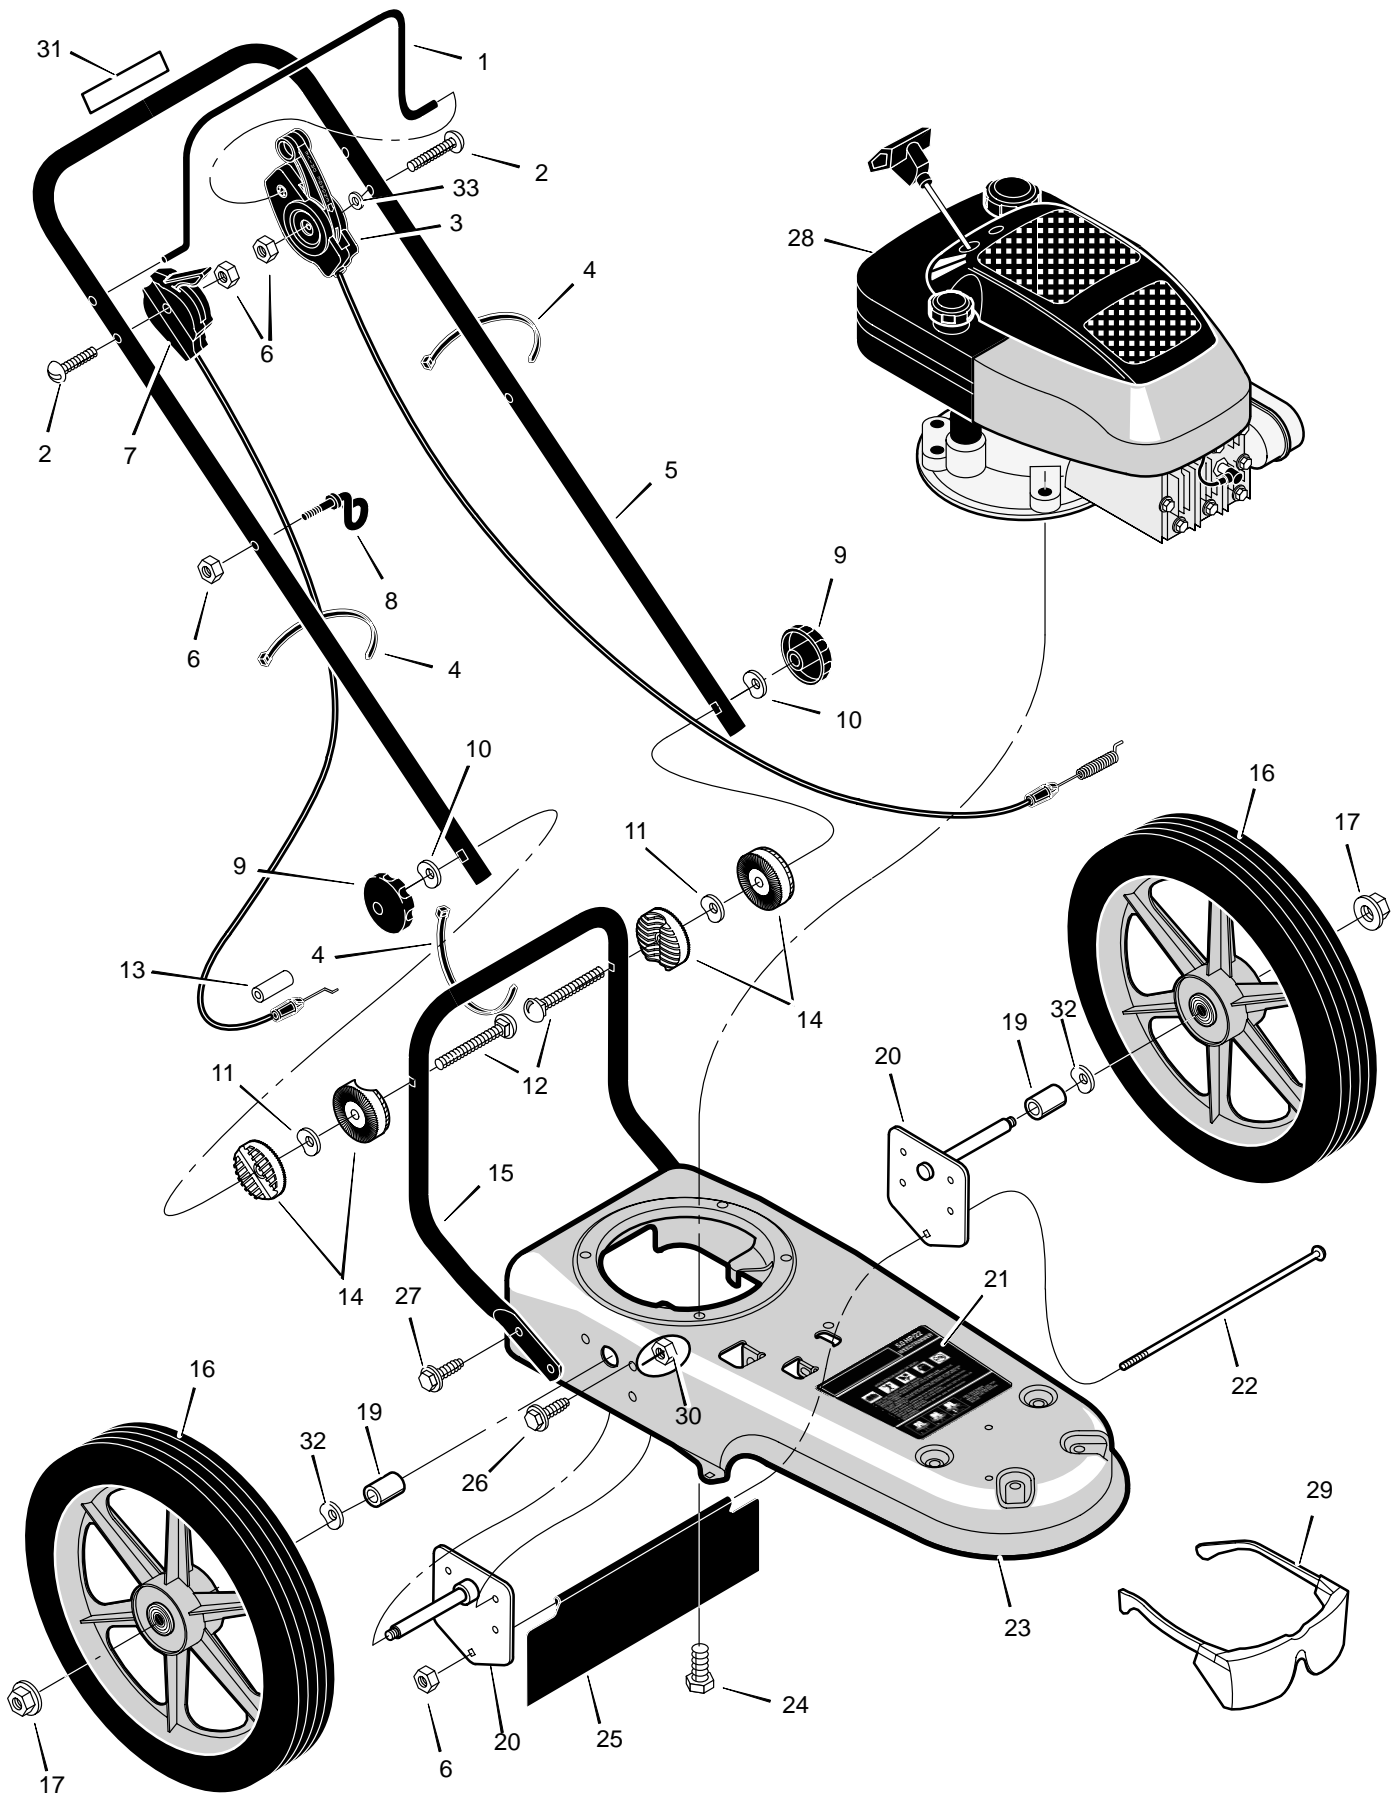

MODEL TM5000x51A

REPAIR PARTS

MODEL TM5000x51A

REPAIR PARTS

Key No.	Description	Part No.
1	Lever, Stop	740198-860
2	Bolt	323035
3	Cable, Control Latching	740193
4	Tie, Cable	712267
5	Handle	740196-846
6	Nut	710203
7	Control, Throttle	740194
8	Guide, Rope	672510
9	Knob, Handle	740202
10	Washer	783000
11	Washer, Spring	711936
12	Bolt	711937
13	Stop, Throttle	712491
14	Pivot, Handle	740158
15	Handle, Lower	740195-846
16	Wheel & Tire	740185
17	Nut, Axle	710140
19	Spacer	740190
20	Assembly, Axle & Bracket	740188
21	Decal	712410
22	Bolt, Carriage	711935
23	Frame, Trimmer	740150-860
24	Bolt	710265
25	Shield, Trailing	740192
26	Bolt	48901
27	Screw	710079
28	Engine *	*
29	Protection, Eye	711890
30	Nut	710205
31	Decal	712409
32	Washer, Spring	710258
33	Spacer, PM .26x.5x.2	672292
—	Instruction Book & Parts List	712419

* Parts are available from an Authorized Service Center. See "Engines, Gasoline" or "Gasoline Engines" in the yellow pages of the telephone directory.

MODEL TM5000x51A

REPAIR PARTS

Key No.	Description	Part No.
1	Nut	710140
2	Bolt	711978
3	Housing, Trimmer	740150-860
4	Screw	710272
5	Assembly, Idler	740232
6	Bolt	710200
7	Spring	712403
8	Assembly, Spacer	740292
9	Nut	712148
10	Washer	710083
11	Pulley, Cutting Head	740171
12	Spacer	740173
13	Belt	711933
14	Pulley, Idler	740244
15	Pulley, Engine	740179
16	Pulley, Idler	740183
17	Lockwasher	712147
18	Bolt	712146
19	Screw	712145
20	Assembly, Guard	770070
22	Shield, Trimmer	740206
23	Screw	740255
24	Assembly, Jackshaft Housing	092574
25	Jackshaft	740169
26	Wrap, Lower Weed	740163
27	Screw	712126
29	Assembly, Cutting Disc	740175-860
30	Screw, Set	712127
31	Line, Cutting	740164
33	Guide, Height	740157
34	Spacer	740210
35	Shield, Abrasion	740209
36	Lockwasher	120380
37	Bolt	180022