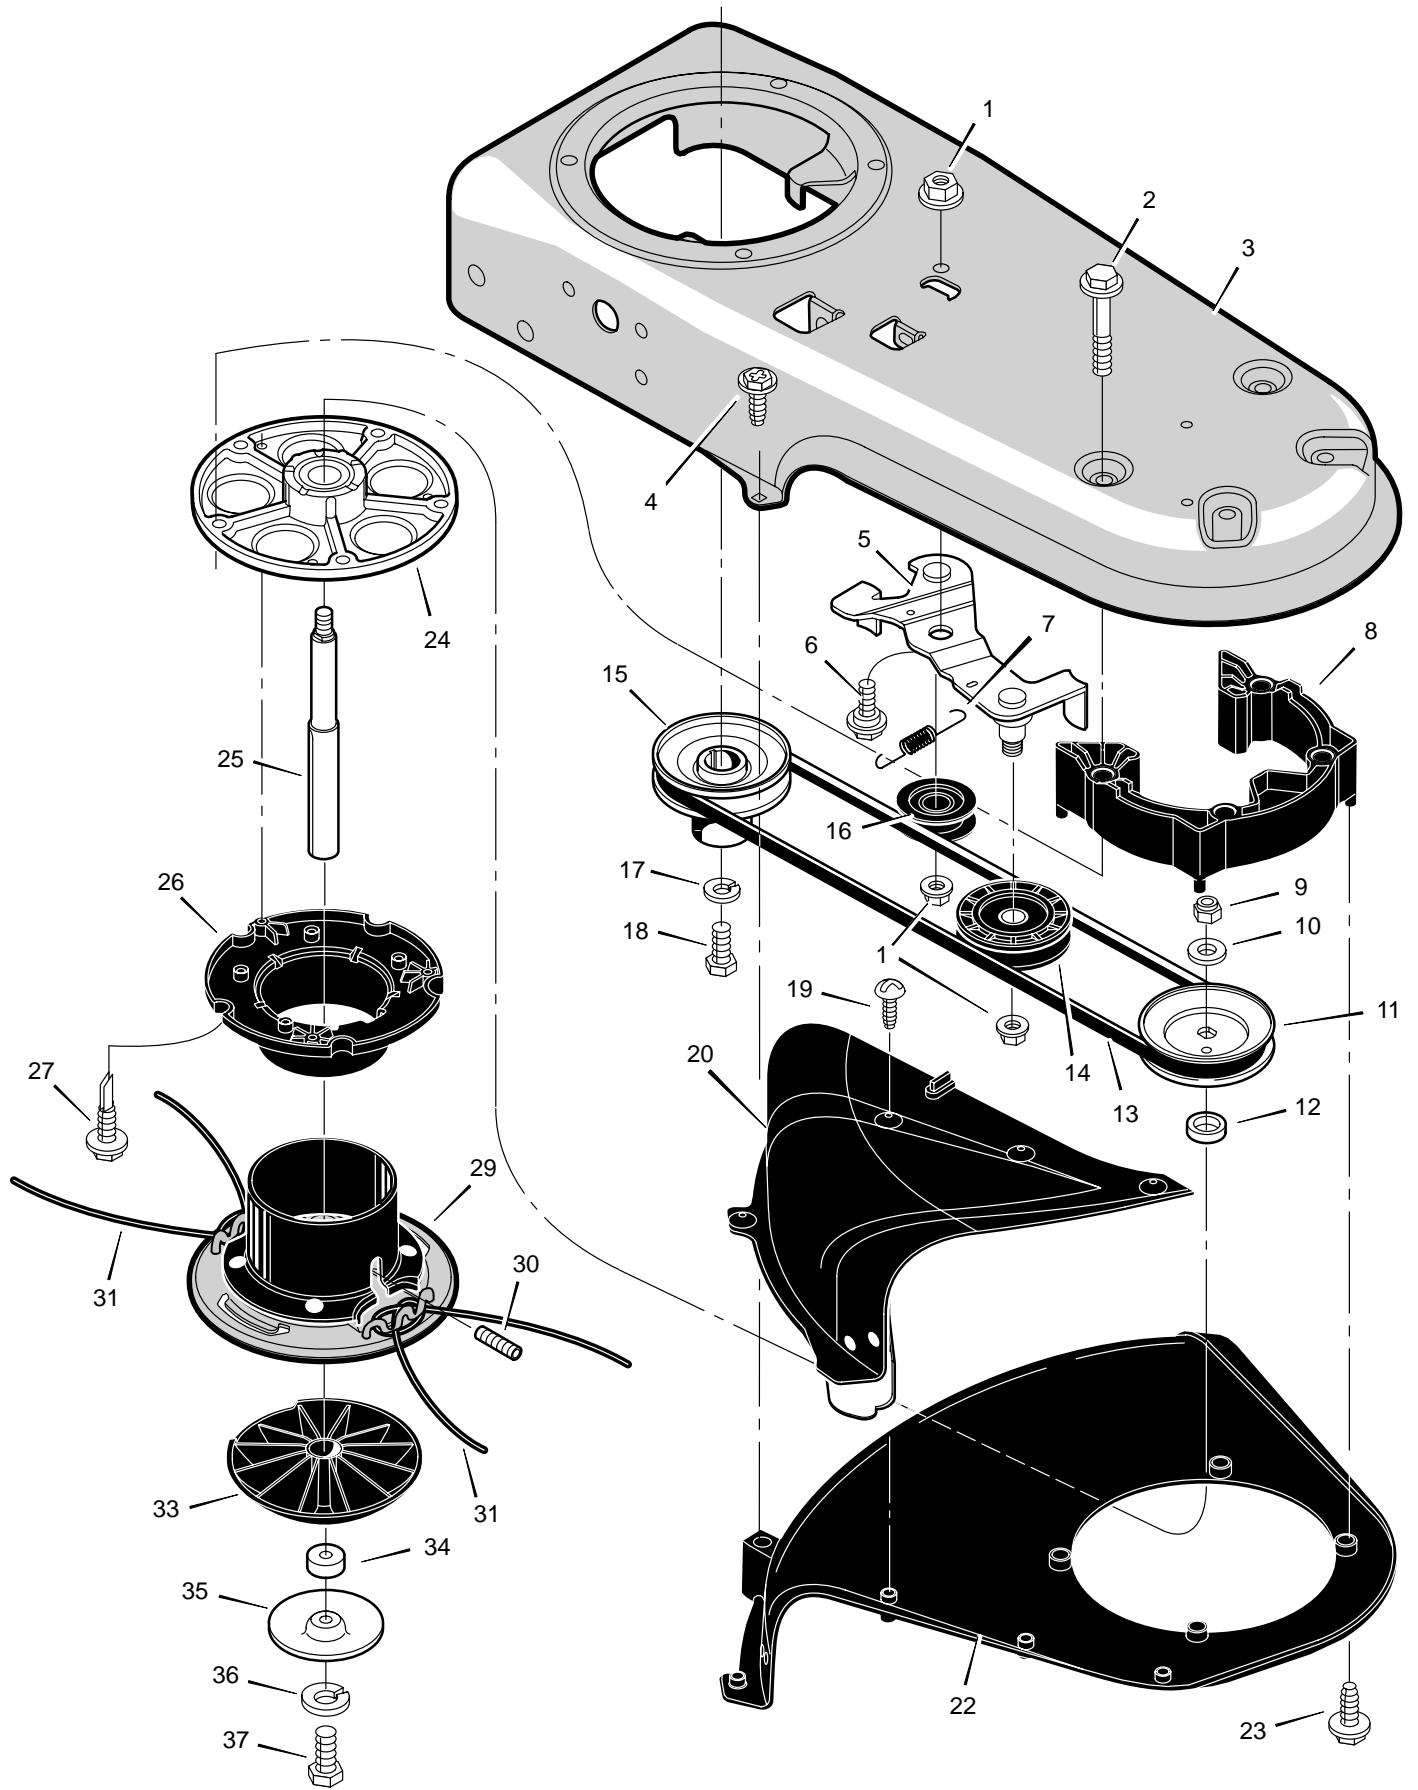

MODEL TM5000x51A

REPAIR PARTS

MODEL TM5000x51A

REPAIR PARTS

Key No.	Description	Part No.
1	Lever, Stop	740198-860
2	Bolt	323035
3	Cable, Control Latching	740193
4	Tie, Cable	712267
5	Handle	740196-846
6	Nut	710203
7	Control, Throttle	740194
8	Guide, Rope	672510
9	Knob, Handle	740202
10	Washer	783000
11	Washer, Spring	711936
12	Bolt	711937
13	Stop, Throttle	712491
14	Pivot, Handle	740158
15	Handle, Lower	740195-846
16	Wheel & Tire	740185
17	Nut, Axle	710140
19	Spacer	740190
20	Assembly, Axle & Bracket	740188
21	Decal	712410
22	Bolt, Carriage	711935
23	Frame, Trimmer	740150-860
24	Bolt	710265
25	Shield, Trailing	740192
26	Bolt	48901
27	Screw	710079
28	Engine *	*
29	Protection, Eye	711890
30	Nut	710205
31	Decal	712409
32	Washer, Spring	710258
33	Spacer, PM .26x.5x.2	672292
—	Instruction Book & Parts List	712419

* Parts are available from an Authorized Service Center. See "Engines, Gasoline" or "Gasoline Engines" in the yellow pages of the telephone directory.

MODEL TM5000x51A

REPAIR PARTS

Key No.	Description	Part No.
1	Nut	710140
2	Bolt	711978
3	Housing, Trimmer	740150-860
4	Screw	710272
5	Assembly, Idler	740232
6	Bolt	710200
7	Spring	712403
8	Assembly, Spacer	740292
9	Nut	712148
10	Washer	710083
11	Pulley, Cutting Head	740171
12	Spacer	740173
13	Belt	711933
14	Pulley, Idler	740244
15	Pulley, Engine	740179
16	Pulley, Idler	740183
17	Lockwasher	712147
18	Bolt	712146
19	Screw	712145
20	Assembly, Guard	770070
22	Shield, Trimmer	740206
23	Screw	740255
24	Assembly, Jackshaft Housing	092574
25	Jackshaft	740169
26	Wrap, Lower Weed	740163
27	Screw	712126
29	Assembly, Cutting Disc	740175-860
30	Screw, Set	712127
31	Line, Cutting	740164
33	Guide, Height	740157
34	Spacer	740210
35	Shield, Abrasion	740209
36	Lockwasher	120380
37	Bolt	180022