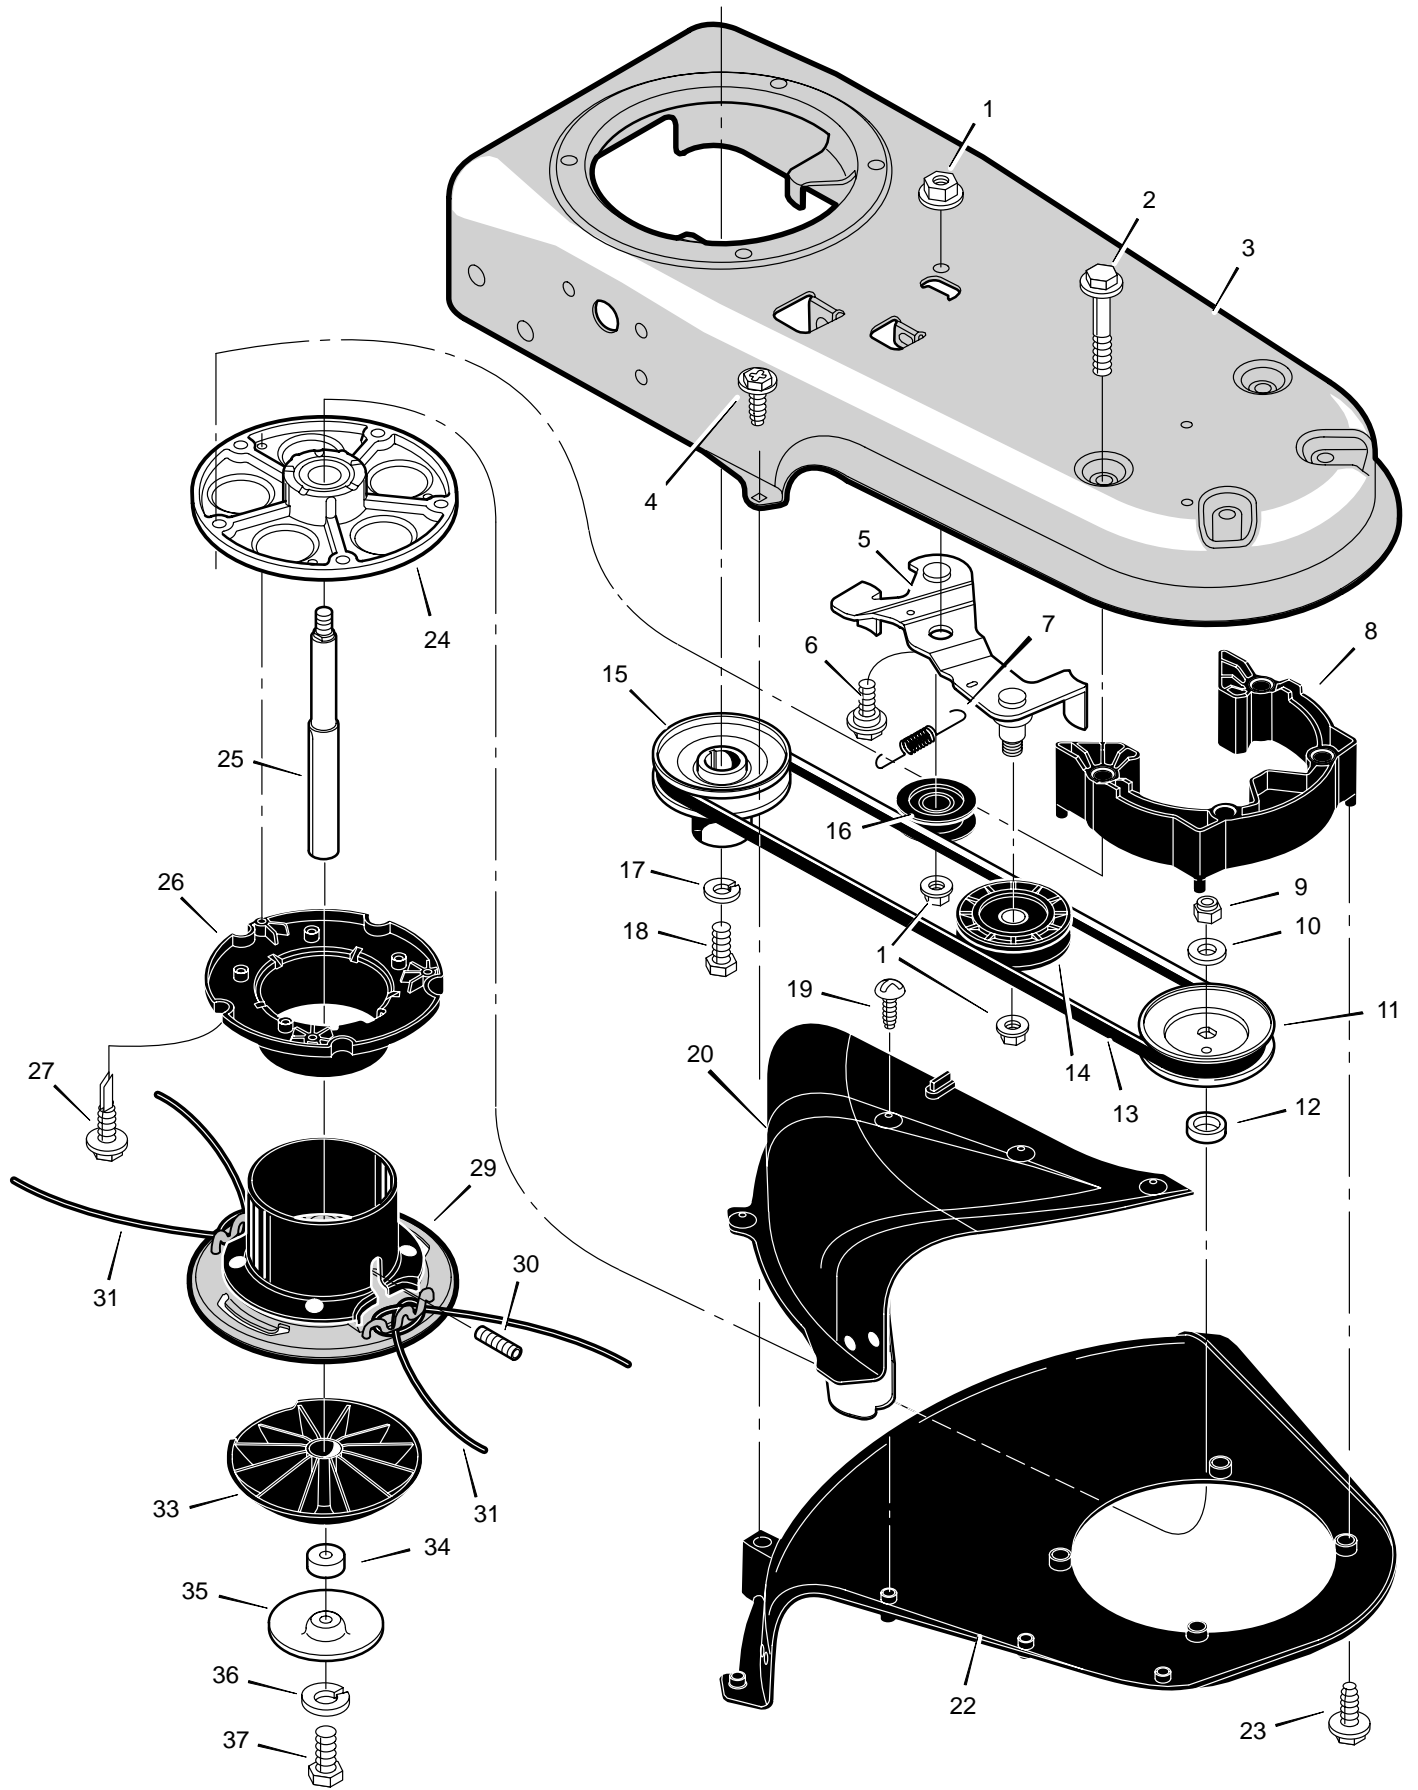

MODEL TM5000x50B

REPAIR PARTS

MODEL TM5000x50B

REPAIR PARTS

Key No.	Description	Part No.
1	Lever, Stop	740198-833
2	Bolt	323035
3	Cable, Control Latching	740193
4	Tie, Cable	712267
5	Handle	740196-846
6	Nut	710203
7	Control, Throttle	740194
8	Guide, Rope	672510
9	Knob, Handle	740202
10	Washer	783000
11	Washer, Spring	711936
12	Bolt	711937
14	Pivot, Handle	740158
15	Handle, Lower	740195-846
16	Wheel & Tire	740185
17	Nut, Axle	710140
18	Washer, Spring	710258
19	Spacer	740190
20	Assembly, Axle & Bracket	740188
21	Decal	48X465
22	Bolt, Carriage	711935
23	Frame, Trimmer	740150-833
24	Bolt	710265
25	Shield, Trailing	740192
26	Bolt	48901
27	Screw	710079
28	Engine *	*
29	Protection, Eye	711890
30	Nut	710205
31	Decal	712409
32	Spacer	672292
—	Instruction Book & Parts List	F000202M

* Parts are available from an Authorized Service Center. See "Engines, Gasoline" or "Gasoline Engines" in the yellow pages of the telephone directory.

MODEL TM5000x50B

REPAIR PARTS

Key No.	Description	Part No.
1	Nut	710140
2	Bolt	711978
3	Housing, Trimmer	740150-833
4	Screw	710272
5	Assembly, Idler	740232
6	Bolt	710200
7	Spring	712403
8	Assembly, Spacer	740292
9	Nut	712148
10	Washer	710083
11	Pulley, Cutting Head	740171
12	Spacer	740173
13	Belt	711933
14	Pulley, Idler	740244
15	Pulley, Engine	740179
16	Pulley, Idler	740183
17	Lockwasher	712147
18	Bolt	712146
19	Screw	26X235
20	Assembly, Guard	770070
22	Shield, Trimmer	740206
23	Screw	740255
24	Assembly, Jackshaft Housing	92574
25	Jackshaft	740169
26	Wrap, Lower Weed	740163
27	Screw	712126
29	Assembly, Cutting Disc	740175-833
30	Screw, Set	712127
31	Line, Cutting	740164
33	Guide, Height	740157
34	Spacer	740210
35	Shield, Abrasion	740209
36	Lockwasher	120380
37	Bolt	180022