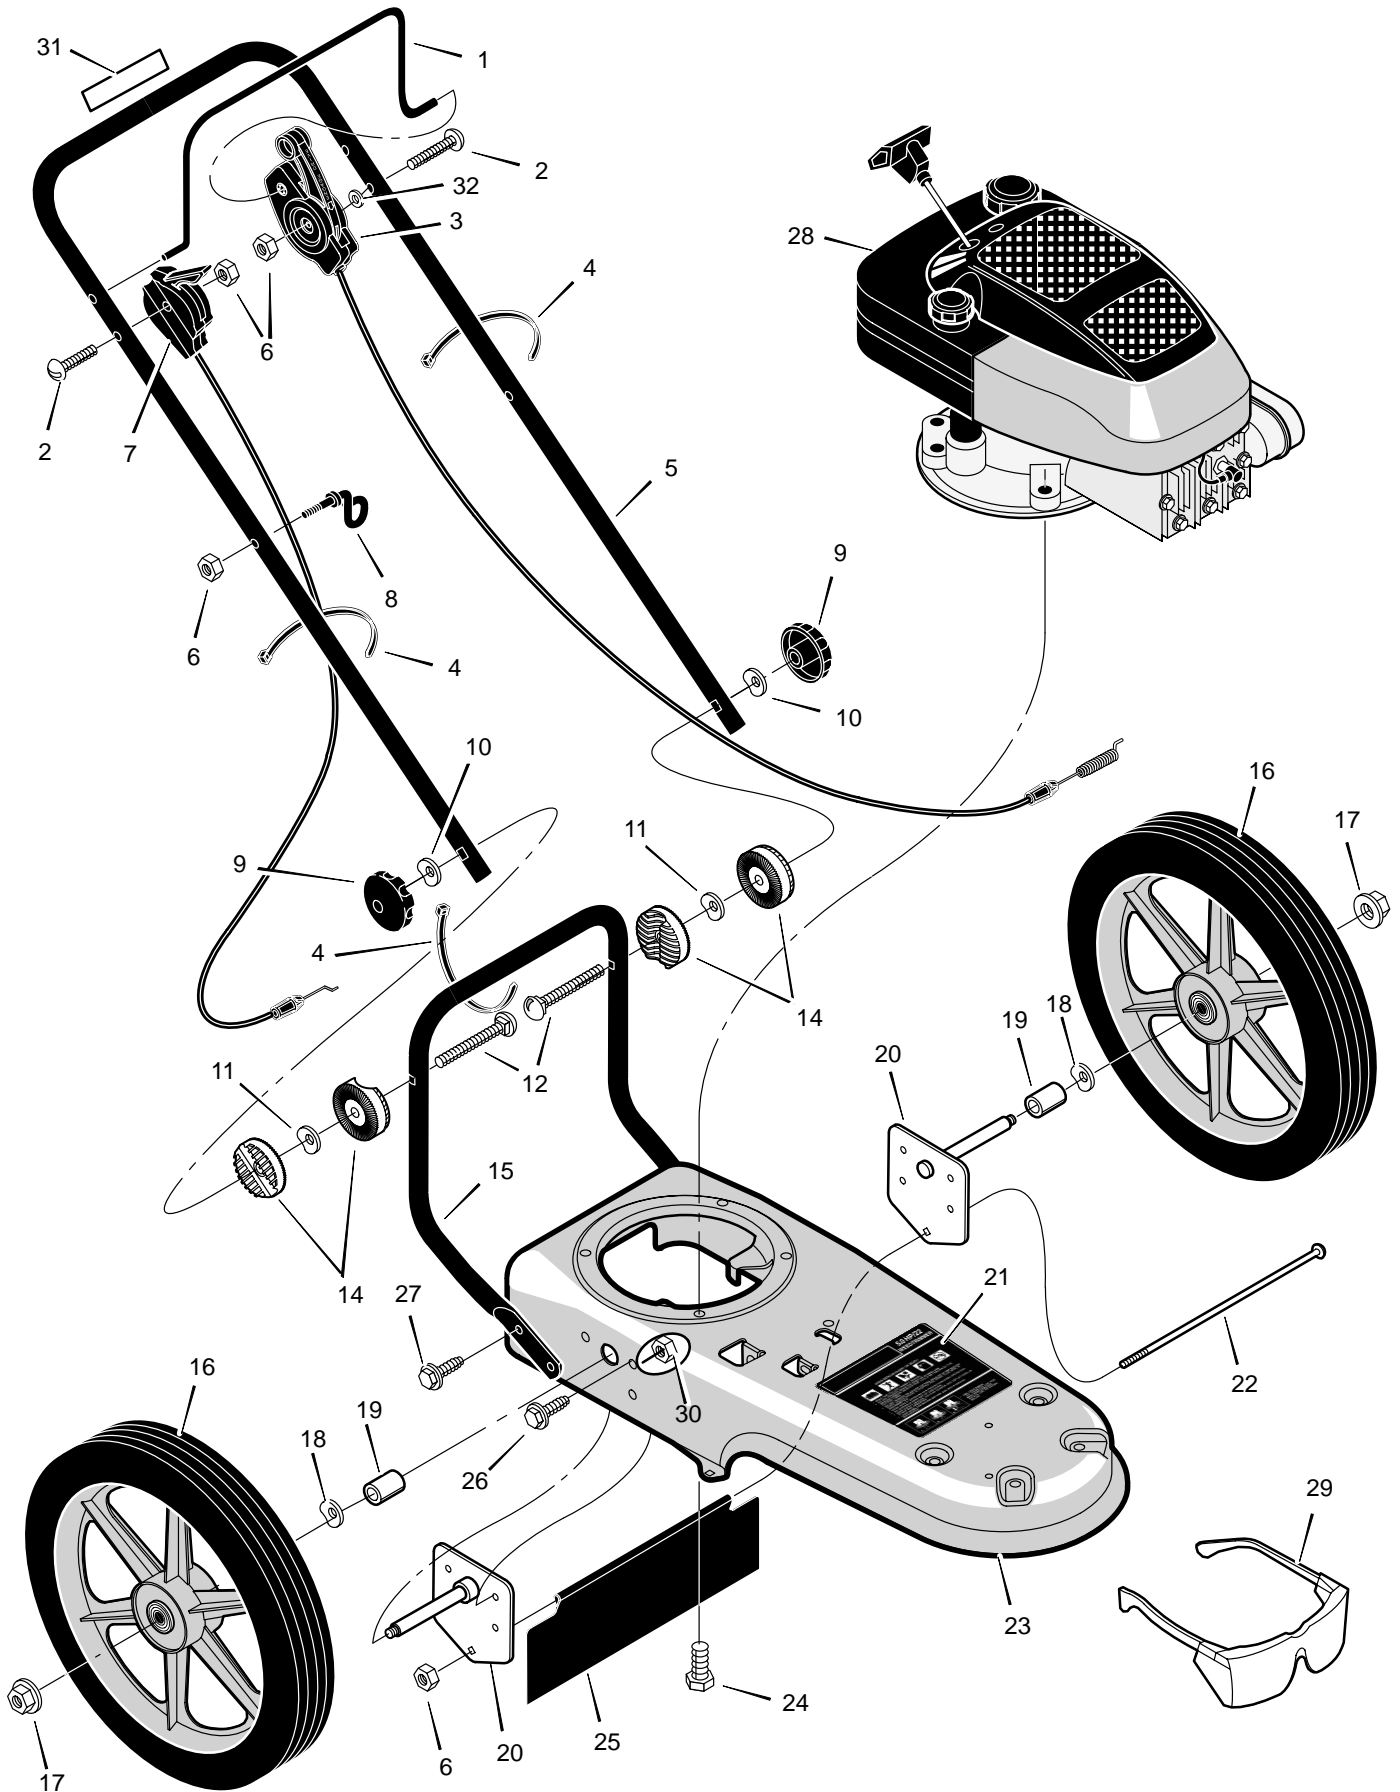

MODEL TM5000x50B

REPAIR PARTS

MODEL TM5000x50B

REPAIR PARTS

Key No.	Description	Part No.
1	Lever, Stop	740198-833
2	Bolt	323035
3	Cable, Control Latching	740193
4	Tie, Cable	712267
5	Handle	740196-846
6	Nut	710203
7	Control, Throttle	740194
8	Guide, Rope	672510
9	Knob, Handle	740202
10	Washer	783000
11	Washer, Spring	711936
12	Bolt	711937
14	Pivot, Handle	740158
15	Handle, Lower	740195-846
16	Wheel & Tire	740185
17	Nut, Axle	710140
18	Washer, Spring	710258
19	Spacer	740190
20	Assembly, Axle & Bracket	740188
21	Decal	48X465
22	Bolt, Carriage	711935
23	Frame, Trimmer	740150-833
24	Bolt	710265
25	Shield, Trailing	740192
26	Bolt	48901
27	Screw	710079
28	Engine *	*
29	Protection, Eye	711890
30	Nut	710205
31	Decal	712409
32	Spacer	672292
—	Instruction Book & Parts List	F000202M

* Parts are available from an Authorized Service Center. See "Engines, Gasoline" or "Gasoline Engines" in the yellow pages of the telephone directory.

MODEL TM5000x50B

REPAIR PARTS

Key No.	Description	Part No.
1	Nut	710140
2	Bolt	711978
3	Housing, Trimmer	740150-833
4	Screw	710272
5	Assembly, Idler	740232
6	Bolt	710200
7	Spring	712403
8	Assembly, Spacer	740292
9	Nut	712148
10	Washer	710083
11	Pulley, Cutting Head	740171
12	Spacer	740173
13	Belt	711933
14	Pulley, Idler	740244
15	Pulley, Engine	740179
16	Pulley, Idler	740183
17	Lockwasher	712147
18	Bolt	712146
19	Screw	26X235
20	Assembly, Guard	770070
22	Shield, Trimmer	740206
23	Screw	740255
24	Assembly, Jackshaft Housing	92574
25	Jackshaft	740169
26	Wrap, Lower Weed	740163
27	Screw	712126
29	Assembly, Cutting Disc	740175-833
30	Screw, Set	712127
31	Line, Cutting	740164
33	Guide, Height	740157
34	Spacer	740210
35	Shield, Abrasion	740209
36	Lockwasher	120380
37	Bolt	180022