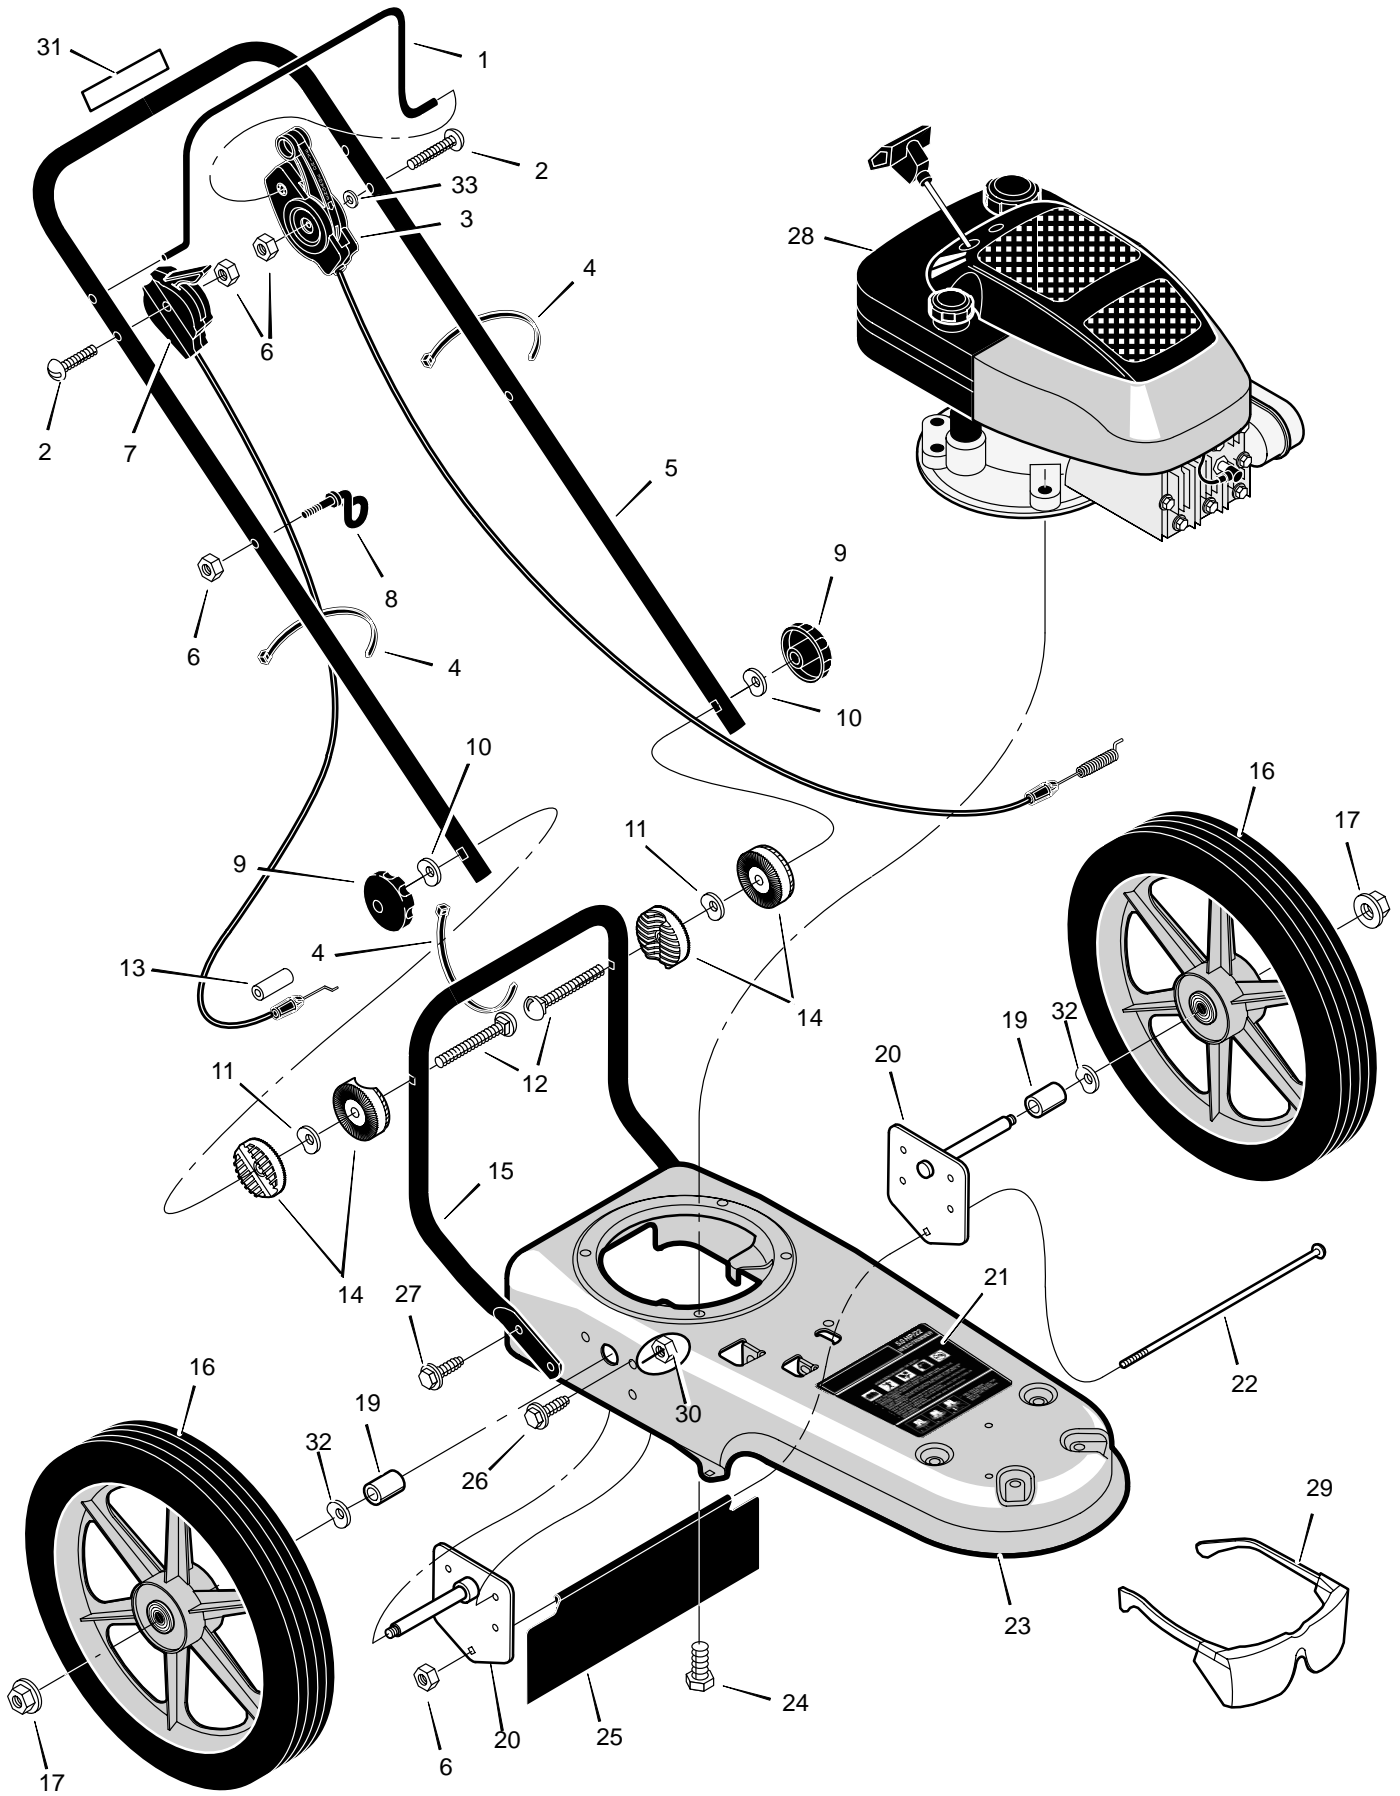

# MODEL TM5000x50A

# REPAIR PARTS

# REPAIR PARTS

<b>Key No.</b>	<b>Description</b>	<b>Part No.</b>
1	Lever, Stop	740198-833
2	Bolt	323035
3	Cable, Control Latching	740193
4	Tie, Cable	712267
5	Handle	740196-846
6	Nut	710203
7	Control, Throttle	740194
8	Guide, Rope	672510
9	Knob, Handle	740202
10	Washer	783000
11	Washer, Spring	711936
12	Bolt	711937
13	Stop, Throttle	712491
14	Pivot, Handle	740158
15	Handle, Lower	740195-846
16	Wheel & Tire	740185
17	Nut, Axle	710140
19	Spacer	740190
20	Assembly, Axle & Bracket	740188
21	Decal	712410
22	Bolt, Carriage	711935
23	Frame, Trimmer	740150-833
24	Bolt	710265
25	Shield, Trailing	740192
26	Bolt	48901
27	Screw	710079
28	Engine *	*
29	Protection, Eye	711890
30	Nut	710205
31	Decal	712409
32	Washer, Spring	710258
33	Spacer, PM .26x.5x.2	672292
—	Instruction Book & Parts List	712413