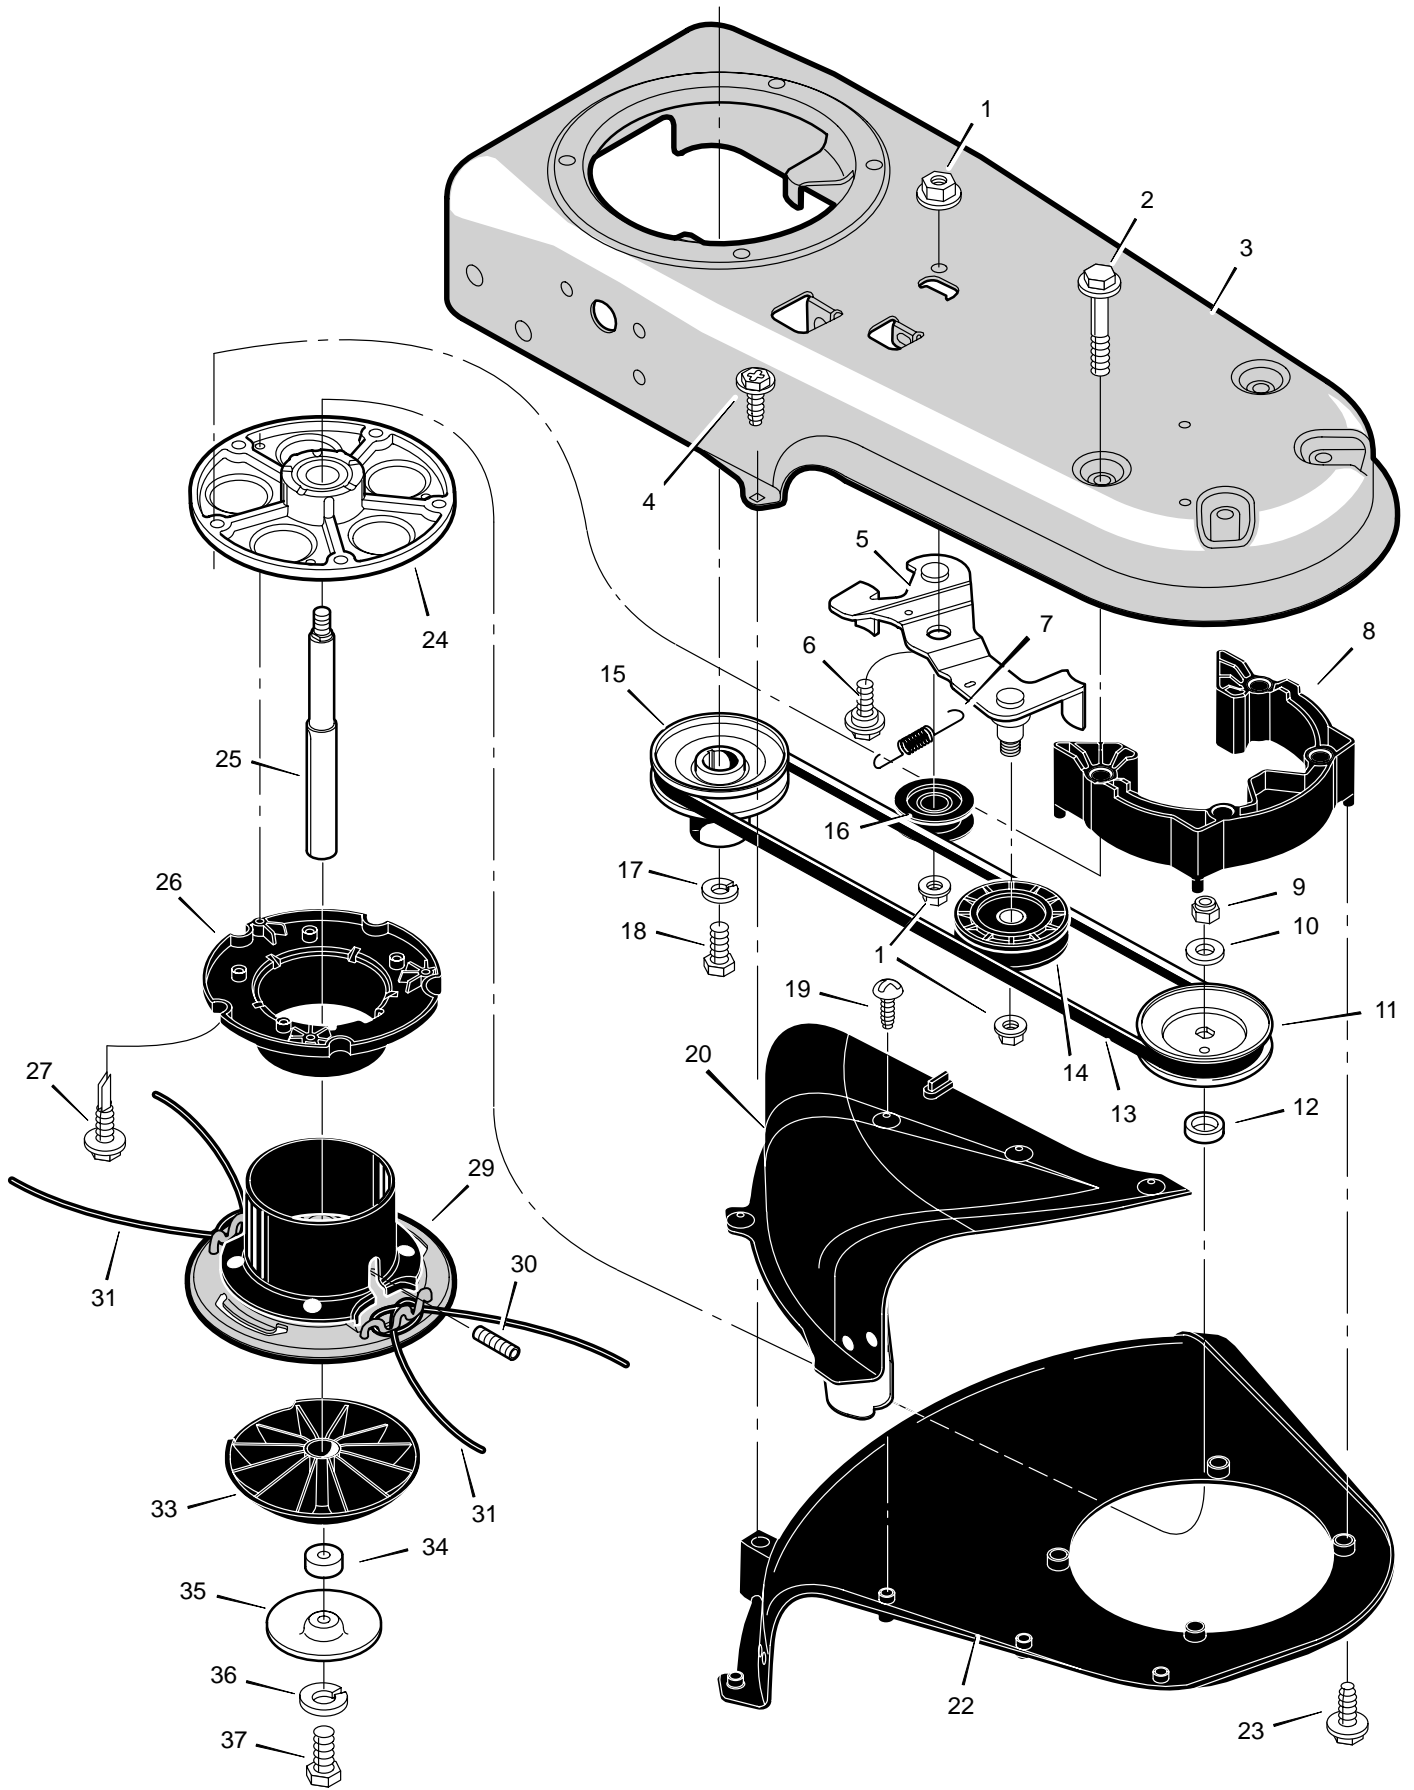

MODEL TM5000x50A

REPAIR PARTS

Key No.	Description	Part No.
1	Nut	710140
2	Bolt	711978
3	Housing, Trimmer	740150-833
4	Screw	710272
5	Assembly, Idler	740232
6	Bolt	710200
7	Spring	712403
8	Assembly, Spacer	740292
9	Nut	712148
10	Washer	710083
11	Pulley, Cutting Head	740171
12	Spacer	740173
13	Belt	711933
14	Pulley, Idler	740244
15	Pulley, Engine	740179
16	Pulley, Idler	740183
17	Lockwasher	712147
18	Bolt	712146
19	Screw	712145
20	Assembly, Guard	770070
22	Shield, Trimmer	740206
23	Screw	740255
24	Assembly, Jackshaft Housing	092574
25	Jackshaft	740169
26	Wrap, Lower Weed	740163
27	Screw	712126
29	Assembly, Cutting Disc	740175-833
30	Screw, Set	712127
31	Line, Cutting	740164
33	Guide, Height	740157
34	Spacer	740210
35	Shield, Abrasion	740209
36	Lockwasher	120380
37	Bolt	180022